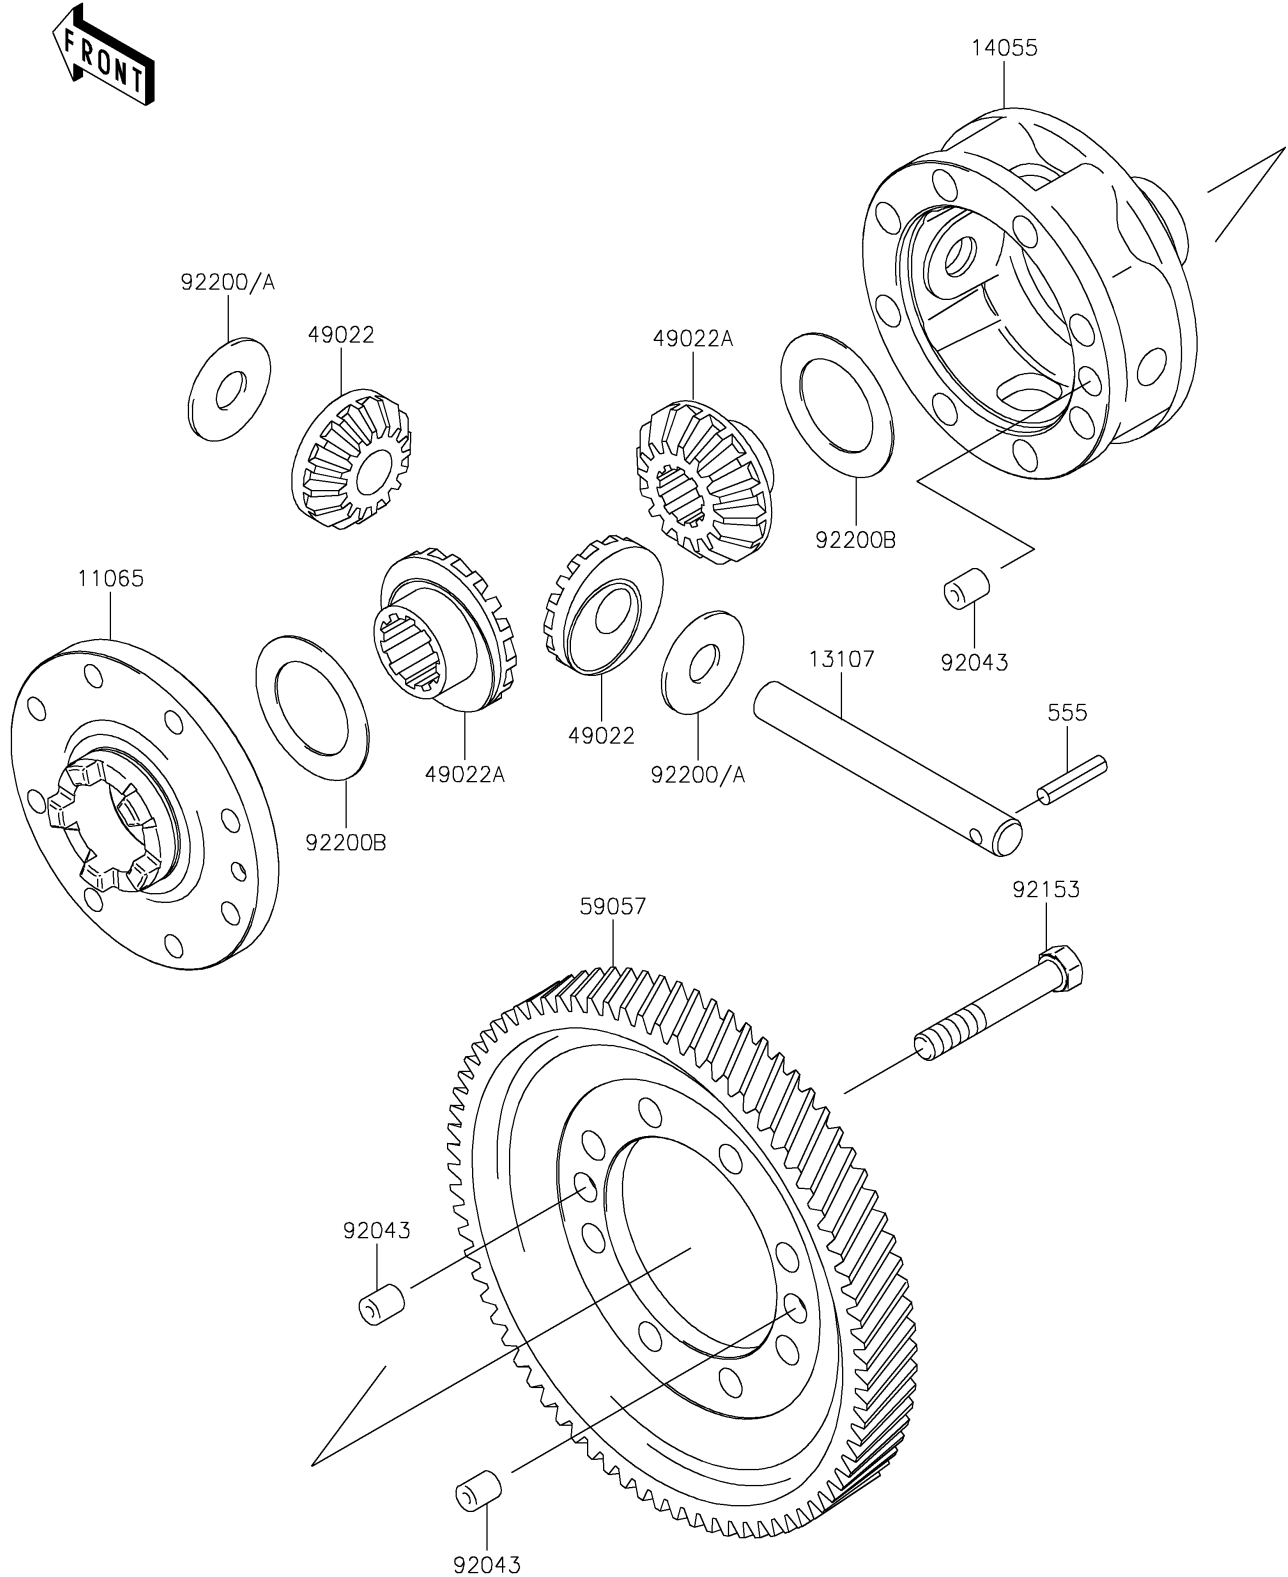

# 2024 MULE™ 4010 TRANS4x4® FE PARTS DIAGRAM

Differential

E1451

## 2024 MULE™ 4010 TRANS4x4® FE PARTS LIST

### Differential

ITEM NAME	PART NUMBER	QUANTITY
CAP,GEAR CASE (Ref # 11065)	11065-0033	1
SHAFT (Ref # 13107)	13107-0922	1
CASE-GEAR,DIFFERENTIAL (Ref # 14055)	14055-0003	1
GEAR-BEVEL,10T (Ref # 49022)	49022-1105	2
GEAR-BEVEL,16T (Ref # 49022A)	49022-1117	2
GEAR-HELICAL,DIFFERENTIAL (Ref # 59057)	59057-0002	1
PIN,10X12 (Ref # 92043)	92043-0029	3
BOLT,10X63 (Ref # 92153)	92153-0331	8
WASHER,14.5X38X1.2 (Ref # 92200)	92200-0021	2
WASHER,14.5X38X1.0 (Ref # 92200A)	92200-1044	AR
WASHER,35.5X54X1.0 (Ref # 92200B)	92200-1045	2
PIN-SPRING (Ref # 555)	555A0525	1