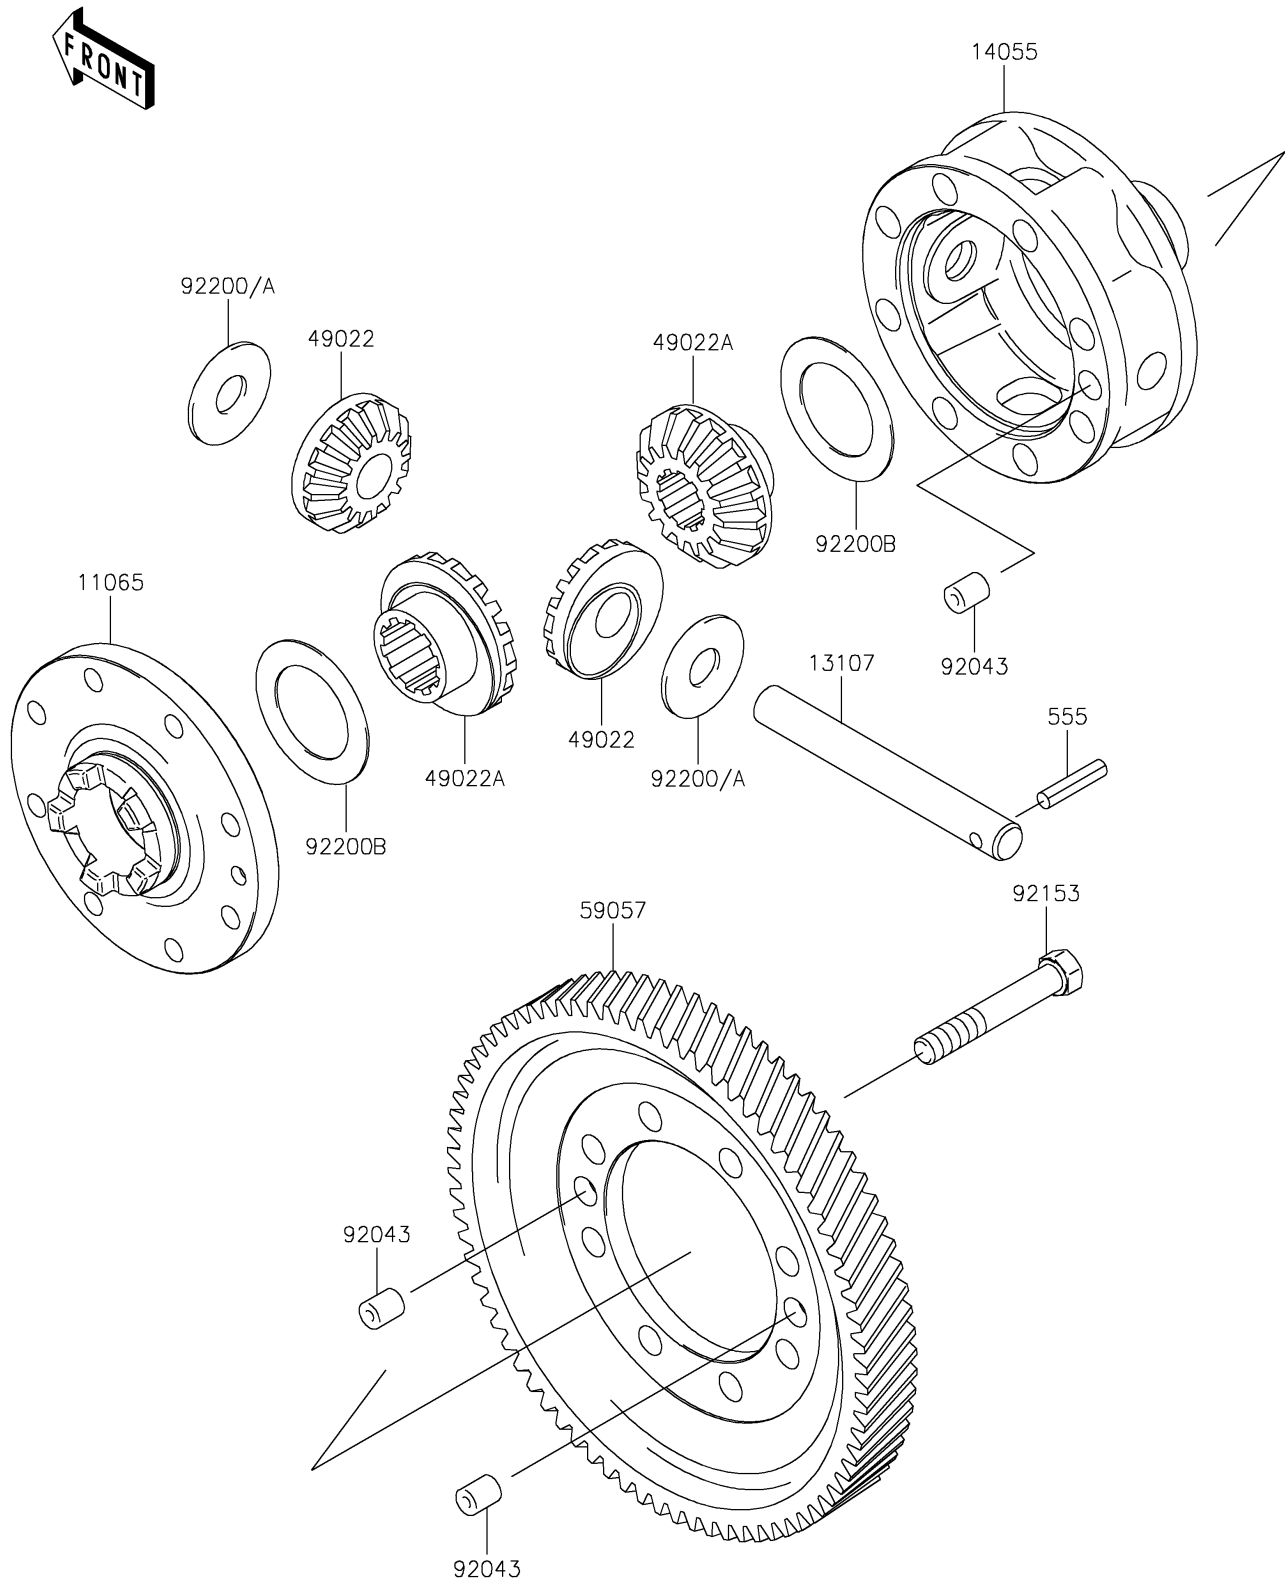

2024 MULE™ 4010 TRANS4x4® FE

PARTS DIAGRAM

Differential

E1451