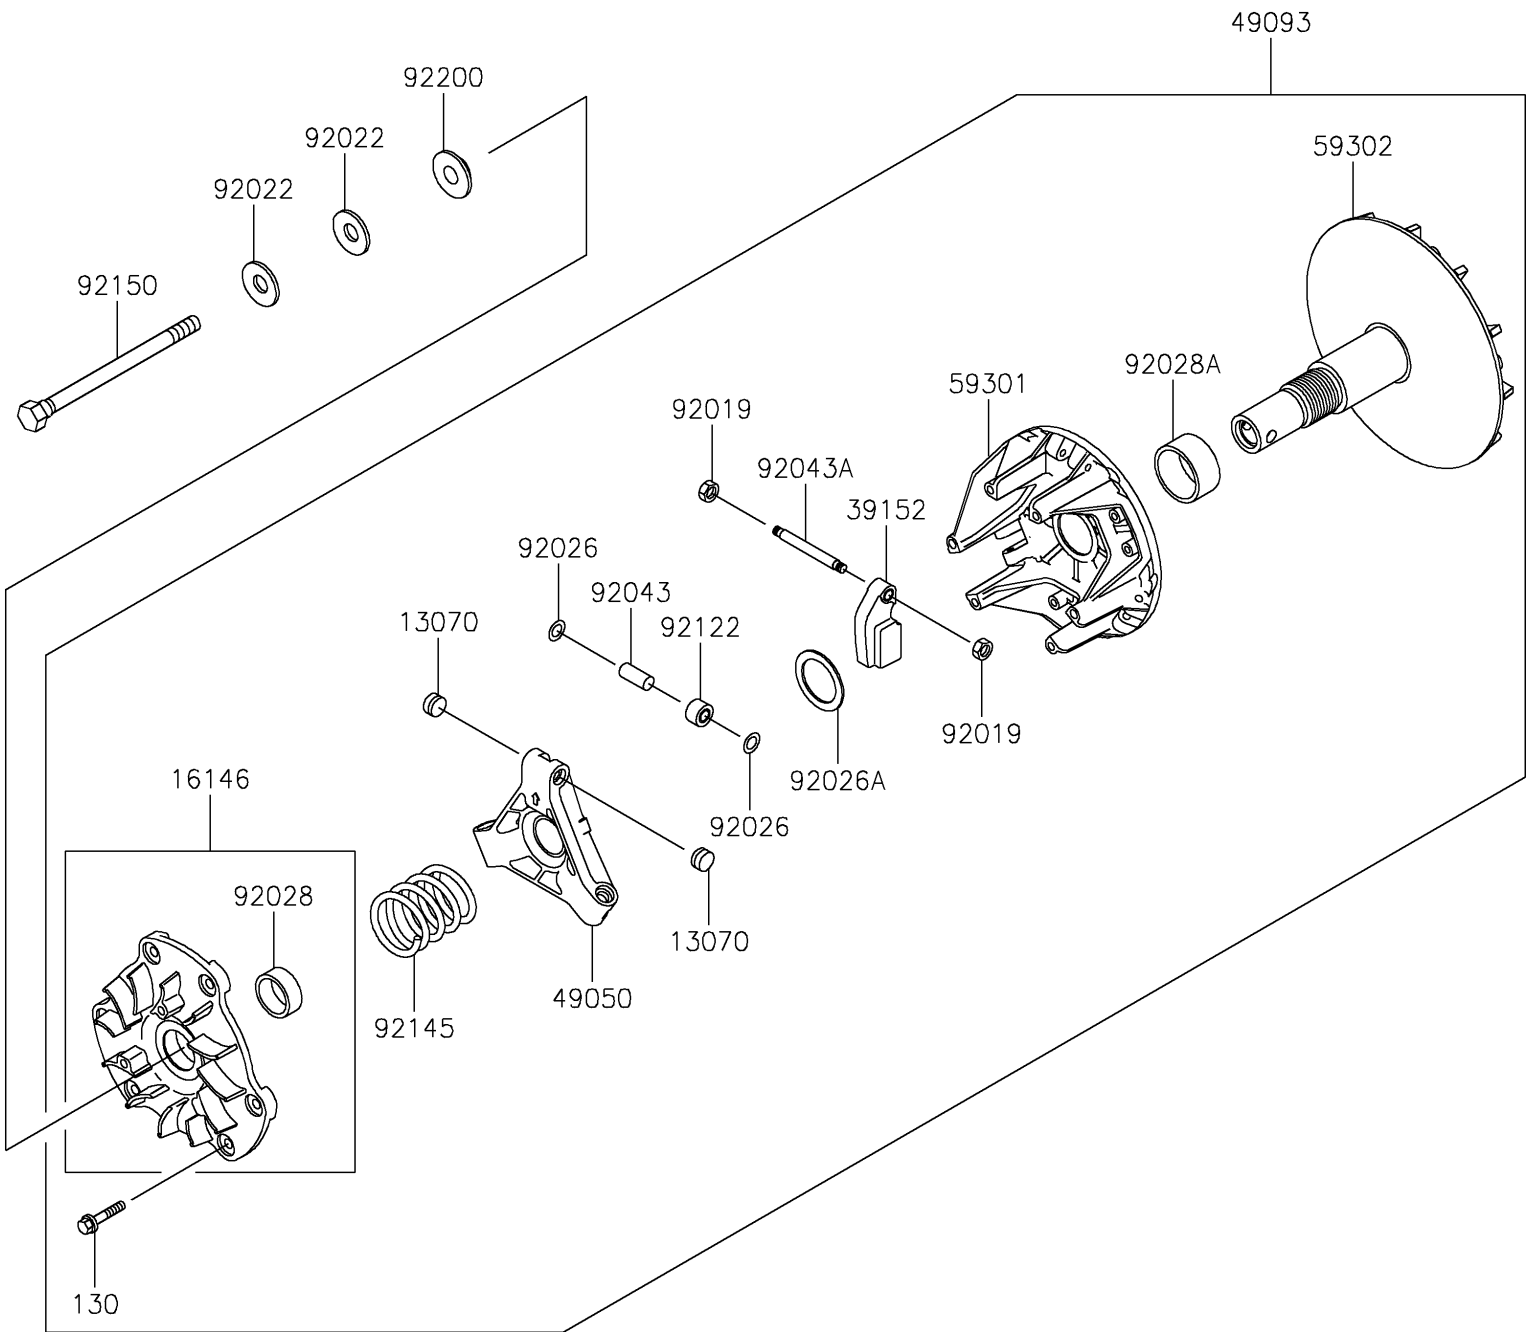

2024 MULE™ 4010 TRANS4x4® FE PARTS DIAGRAM

Drive Converter

E1391

2024 MULE™ 4010 TRANS4x4® FE PARTS LIST

Drive Converter

ITEM NAME	PART NUMBER	QUANTITY
GUIDE (Ref # 13070)	13070-1330	6
COVER-ASSY (Ref # 16146)	16146-1219	1
WEIGHT-RAMP (Ref # 39152)	39152-1078	3
SPIDER (Ref # 49050)	49050-0018	1
CONVERTER-ASSY-DRIVE (Ref # 49093)	49093-0025	1
SHEAVE-MOVABLE (Ref # 59301)	59301-0016	1
SHEAVE-COMP (Ref # 59302)	59302-1085	1
NUT,LOCK,6MM (Ref # 92019)	92019-008	6
WASHER,SPECIAL CONICAL (Ref # 92022)	92022-1901	2
SPACER (Ref # 92026)	92026-1512	6
SPACER,32.3X44.3X3.6 (Ref # 92026A)	92026-1591	1
BUSHING (Ref # 92028)	92028-1861	1
BUSHING (Ref # 92028A)	92028-1864	1
PIN (Ref # 92043)	92043-1572	3
PIN (Ref # 92043A)	92043-1573	3
ROLLER (Ref # 92122)	92122-1204	3
SPRING,YELLOW PAINT (Ref # 92145)	92145-0639	1
BOLT,12X163.5 (Ref # 92150)	92150-1008	1
WASHER (Ref # 92200)	92200-1401	1
BOLT-FLANGED,6X30 (Ref # 130)	130CA0630	6