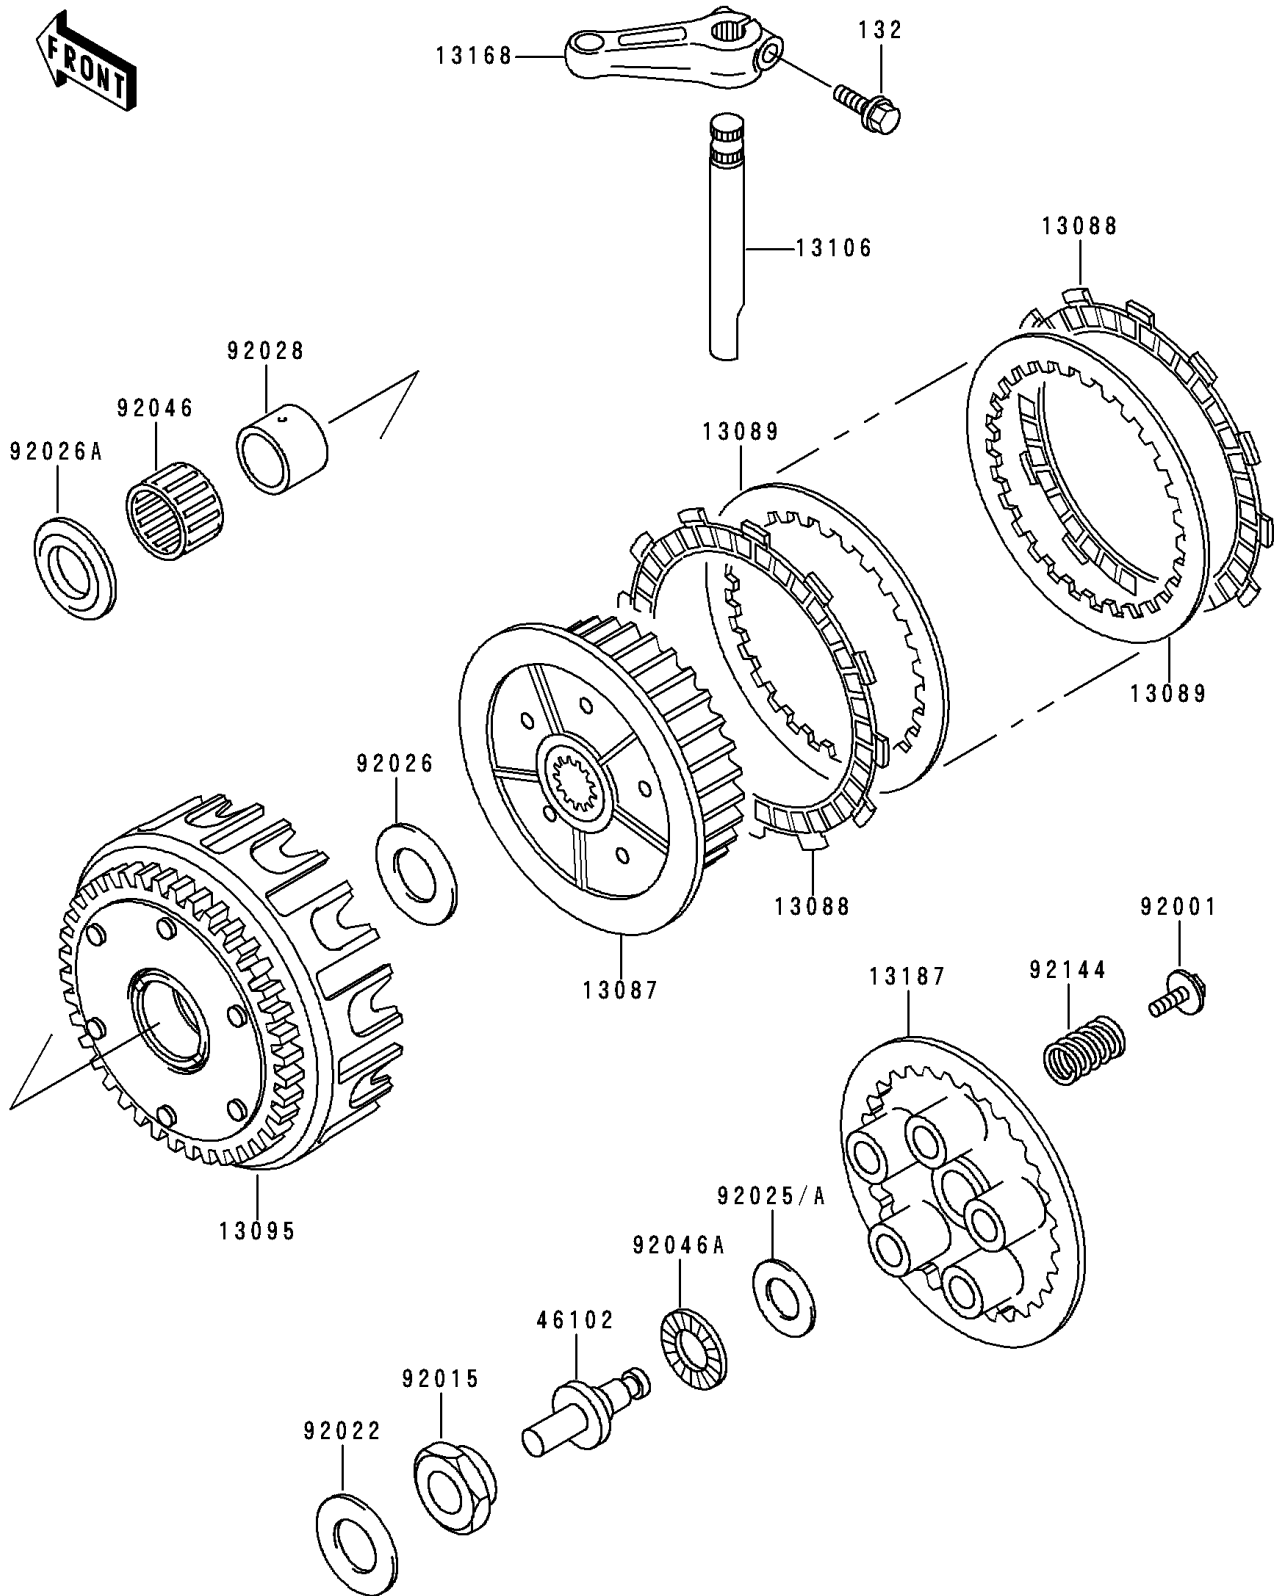

## 1993 Zephyr 750 PARTS DIAGRAM

Clutch

E1350

## 1993 Zephyr 750 PARTS LIST

### Clutch

ITEM NAME	PART NUMBER	QUANTITY
BOLT-FLANGED-SMALL (Ref # 132)	132E0620	1
HUB-CLUTCH (Ref # 13087)	13087-043	1
PLATE-FRICTION (Ref # 13088)	13088-1083	1
PLATE-CLUTCH (Ref # 13089)	13089-1097	1
HOUSING-COMP-CLUTCH (Ref # 13095)	13095-1033	1
SHAFT-CLUTCH RELEASE (Ref # 13106)	13106-1104	1
LEVER,CLUTCH RELEASE (Ref # 13168)	13168-1466	1
PLATE-CLUTCH OPERATING (Ref # 13187)	13187-1014	1
ROD,CLUTCH (Ref # 46102)	46102-1313	1
BOLT,FLANGED,6X18 (Ref # 92001)	92001-1066	1
NUT,20MM (Ref # 92015)	92015-1555	1
WASHER,20.3X36X2.3 (Ref # 92022)	92022-1116	1
SHIM (Ref # 92025)	92025-1136	1
SHIM,15.3X27.5X1.20 (Ref # 92025A)	92025-1137	1
SPACER,25.5X47X2.5 (Ref # 92026)	92026-022	1
SPACER,THRUST,T=5.5 (Ref # 92026A)	92026-116	1
BUSHING,25X32X23.6 (Ref # 92028)	92028-178	1
BEARING-NEEDLE,KTV323723 (Ref # 92046)	92046-028	1
BEARING-NEEDLE,AXK1102 (Ref # 92046A)	92046-1052	1
SPRING,CLUTCH (Ref # 92144)	92144-1579	1