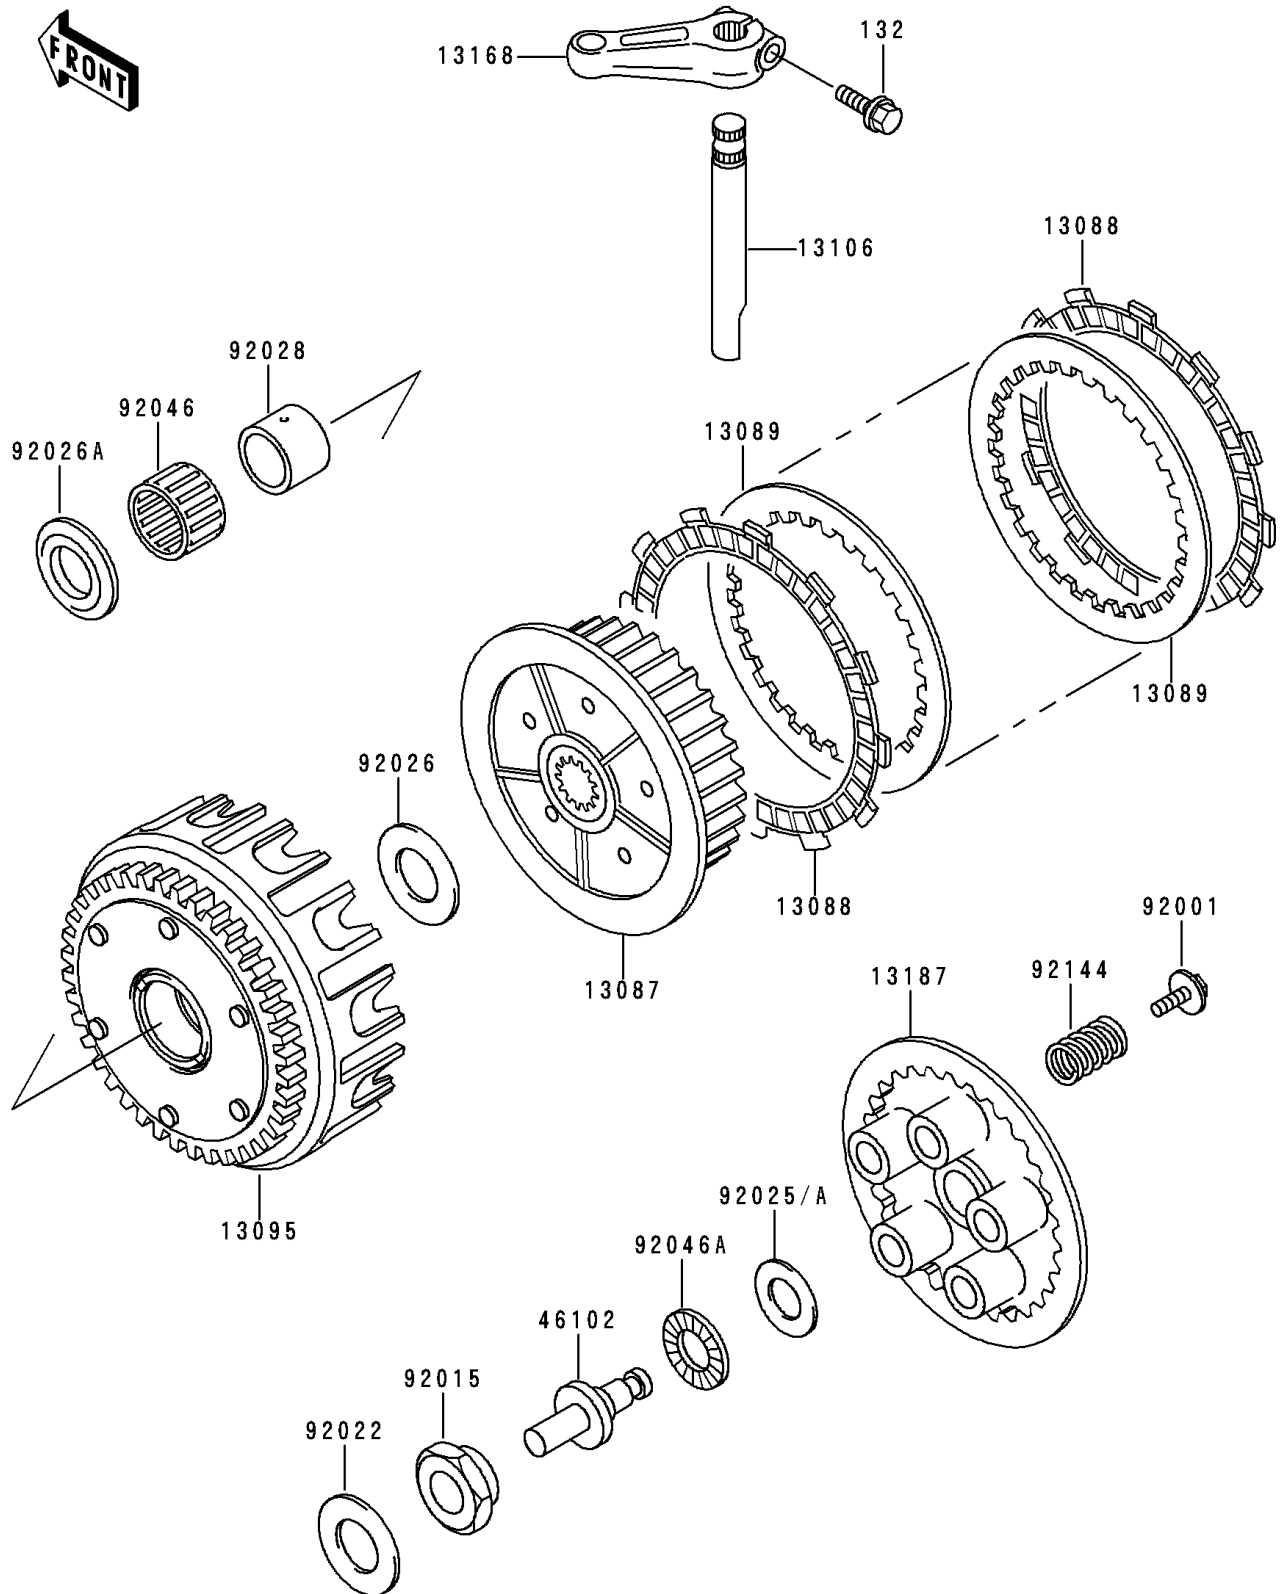

1991 Zephyr 750 PARTS DIAGRAM

Clutch

E1350

1991 Zephyr 750 PARTS LIST

Clutch

ITEM NAME	PART NUMBER	QUANTITY
BOLT-FLANGED-SMALL (Ref # 132)	132E0620	1
HUB-CLUTCH (Ref # 13087)	13087-043	1
PLATE-FRICTION (Ref # 13088)	13088-1083	7
PLATE-CLUTCH (Ref # 13089)	13089-1097	6
HOUSING-COMP-CLUTCH (Ref # 13095)	13095-1033	1
SHAFT-CLUTCH RELEASE (Ref # 13106)	13106-1104	1
LEVER,CLUTCH RELEASE (Ref # 13168)	13168-1466	1
PLATE-CLUTCH OPERATING (Ref # 13187)	13187-1014	1
ROD,CLUTCH (Ref # 46102)	46102-1313	1
BOLT,FLANGED,6X18 (Ref # 92001)	92001-1066	5
NUT,20MM (Ref # 92015)	92015-1555	1
WASHER,20.3X36X2.3 (Ref # 92022)	92022-1116	1
SHIM (Ref # 92025)	92025-1136	1
SHIM,15.3X27.5X1.20 (Ref # 92025A)	92025-1137	1
SPACER,25.5X47X2.5 (Ref # 92026)	92026-022	1
SPACER,THRUST,T=5.5 (Ref # 92026A)	92026-116	1
BUSHING,25X32X23.6 (Ref # 92028)	92028-178	1
BEARING-NEEDLE,KTV323723 (Ref # 92046)	92046-028	1
BEARING-NEEDLE,AXK1102 (Ref # 92046A)	92046-1052	1
SPRING,CLUTCH (Ref # 92144)	92144-1579	5