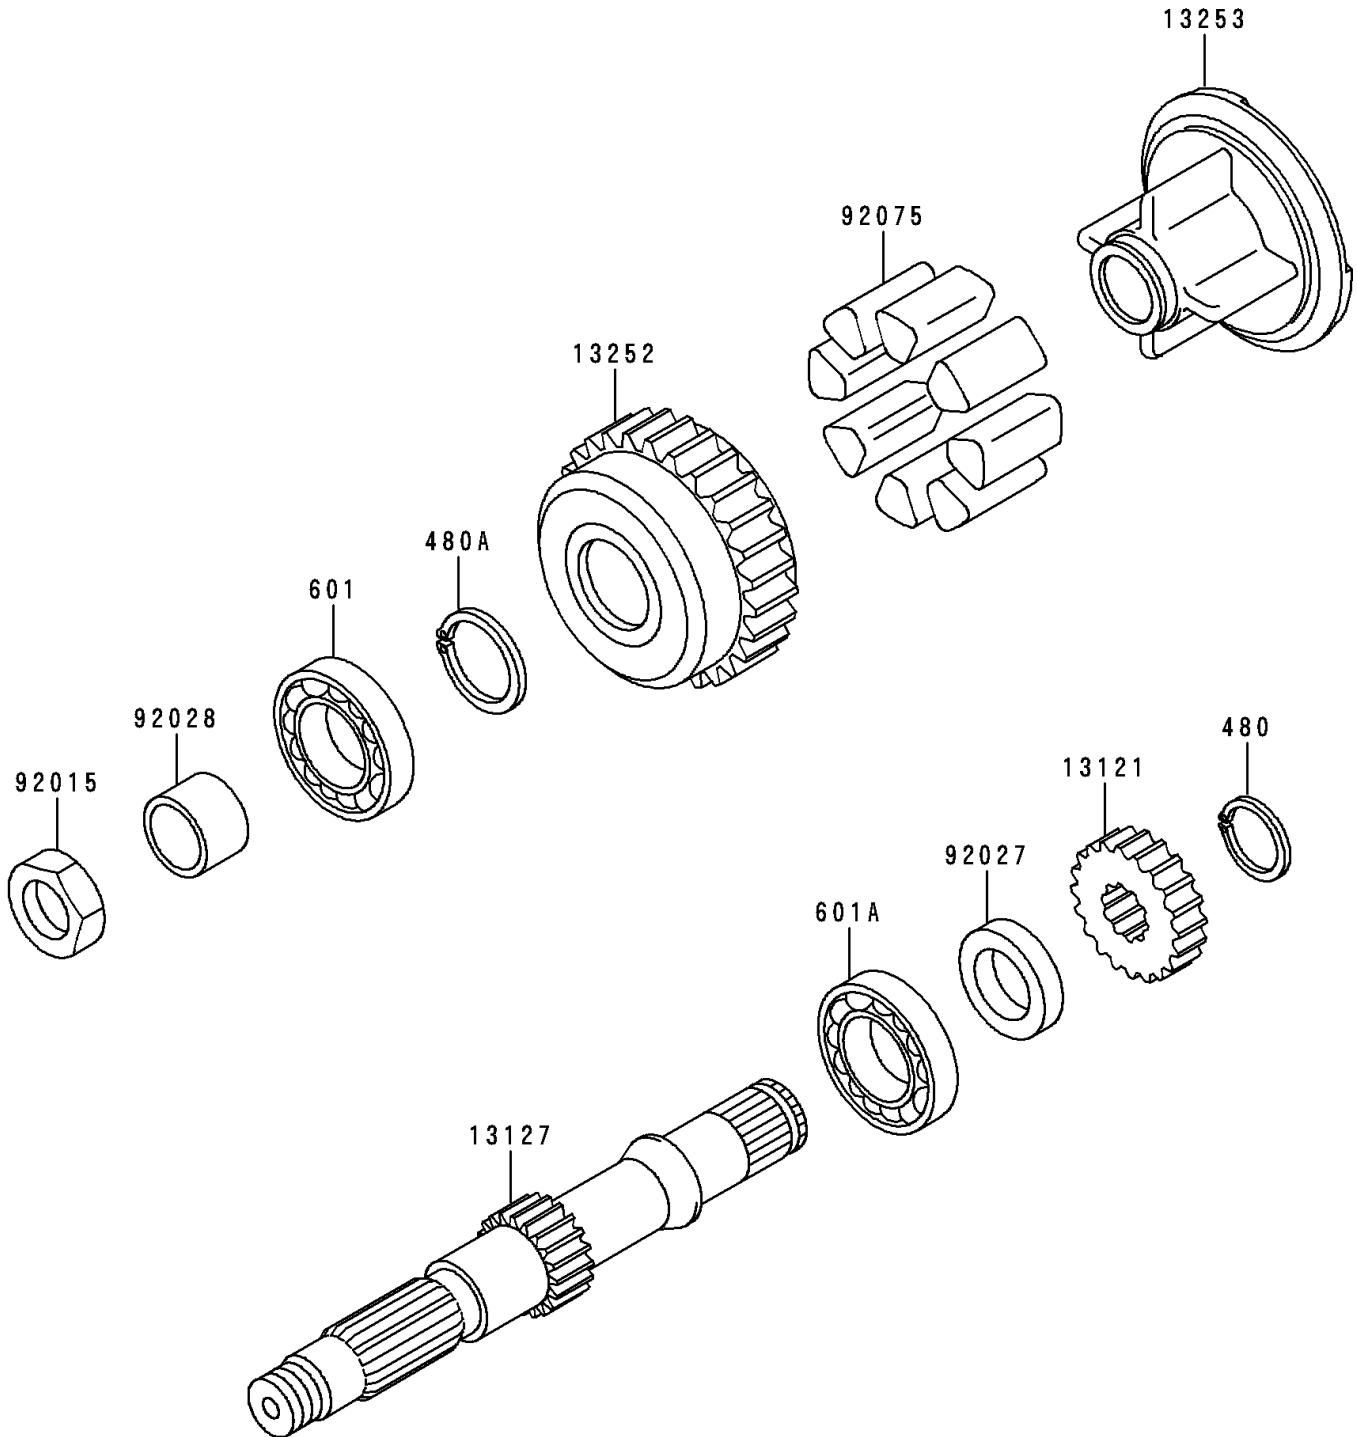

1991 Zephyr 750 PARTS DIAGRAM

Secondary Shaft

E1322

1991 Zephyr 750 PARTS LIST

Secondary Shaft

ITEM NAME	PART NUMBER	QUANTITY
CIRCLIP-TYPE-C,22MM (Ref # 480)	480J2200	1
CIRCLIP-TYPE-C,28MM (Ref # 480A)	480J2800	1
BEARING-BALL,#6205C3 (Ref # 601)	601B6205	1
BEARING-BALL,#6305C3 (Ref # 601A)	601B6305	1
GEAR,SECONDARY SHAFT,29T (Ref # 13121)	13121-037	1
SHAFT,SECONDARY,L=205 (Ref # 13127)	13127-1019	1
COUPLING,OUTER,SECONDARY SHAFT (Ref # 13252)	13252-001	1
COUPLING,INNER,SECONDARY SHAFT (Ref # 13253)	13253-001	1
NUT,18MM (Ref # 92015)	92015-019	1
COLLAR,23X46X4.5 (Ref # 92027)	92027-263	1
BUSHING,20X25X16.6 (Ref # 92028)	92028-1037	1
DAMPER (Ref # 92075)	92075-1227	8