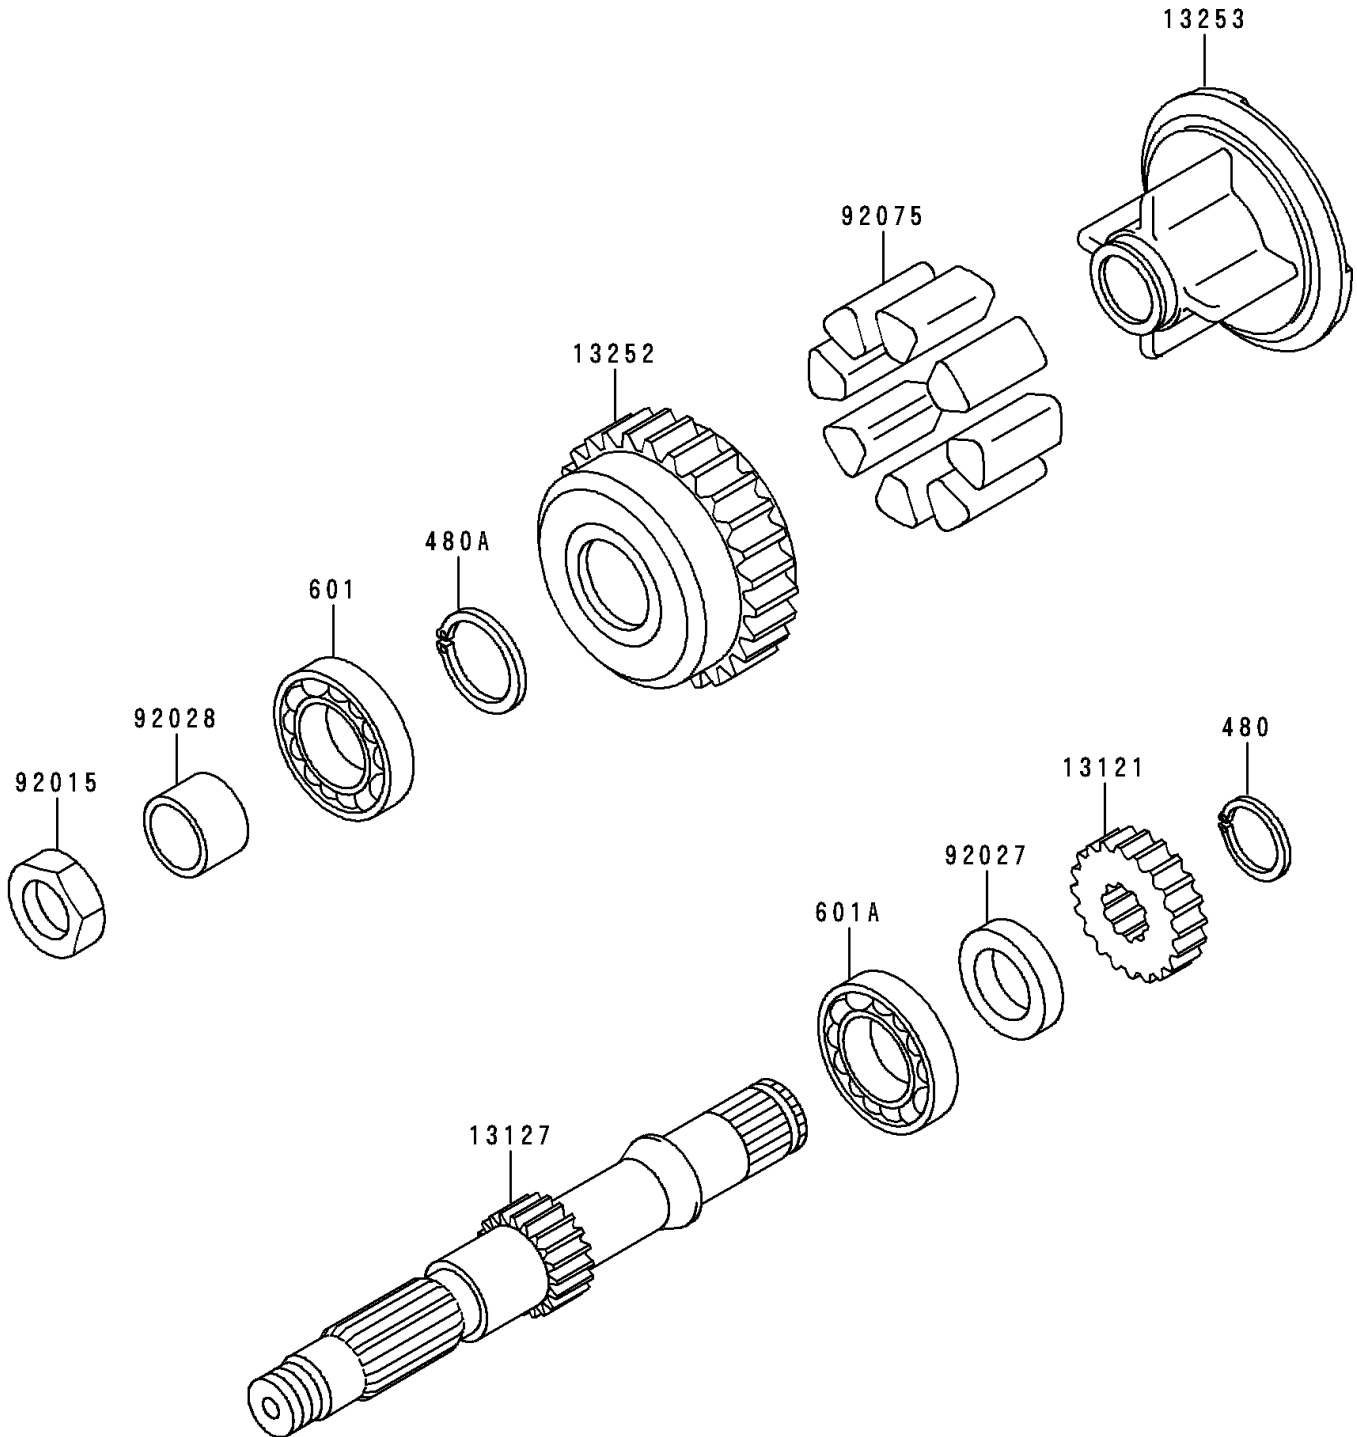

1991 Zephyr 750 PARTS DIAGRAM

Secondary Shaft

E1322

1991 Zephyr 750 PARTS LIST

Secondary Shaft

| ITEM NAME | PART NUMBER | QUANTITY |
|--|-------------|----------|
| CIRCLIP-TYPE-C,22MM (Ref # 480) | 480J2200 | 1 |
| CIRCLIP-TYPE-C,28MM (Ref # 480A) | 480J2800 | 1 |
| BEARING-BALL,#6205C3 (Ref # 601) | 601B6205 | 1 |
| BEARING-BALL,#6305C3 (Ref # 601A) | 601B6305 | 1 |
| GEAR,SECONDARY SHAFT,29T (Ref # 13121) | 13121-037 | 1 |
| SHAFT,SECONDARY,L=205 (Ref # 13127) | 13127-1019 | 1 |
| COUPLING,OUTER,SECONDARY SHAFT (Ref # 13252) | 13252-001 | 1 |
| COUPLING,INNER,SECONDARY SHAFT (Ref # 13253) | 13253-001 | 1 |
| NUT,18MM (Ref # 92015) | 92015-019 | 1 |
| COLLAR,23X46X4.5 (Ref # 92027) | 92027-263 | 1 |
| BUSHING,20X25X16.6 (Ref # 92028) | 92028-1037 | 1 |
| DAMPER (Ref # 92075) | 92075-1227 | 8 |