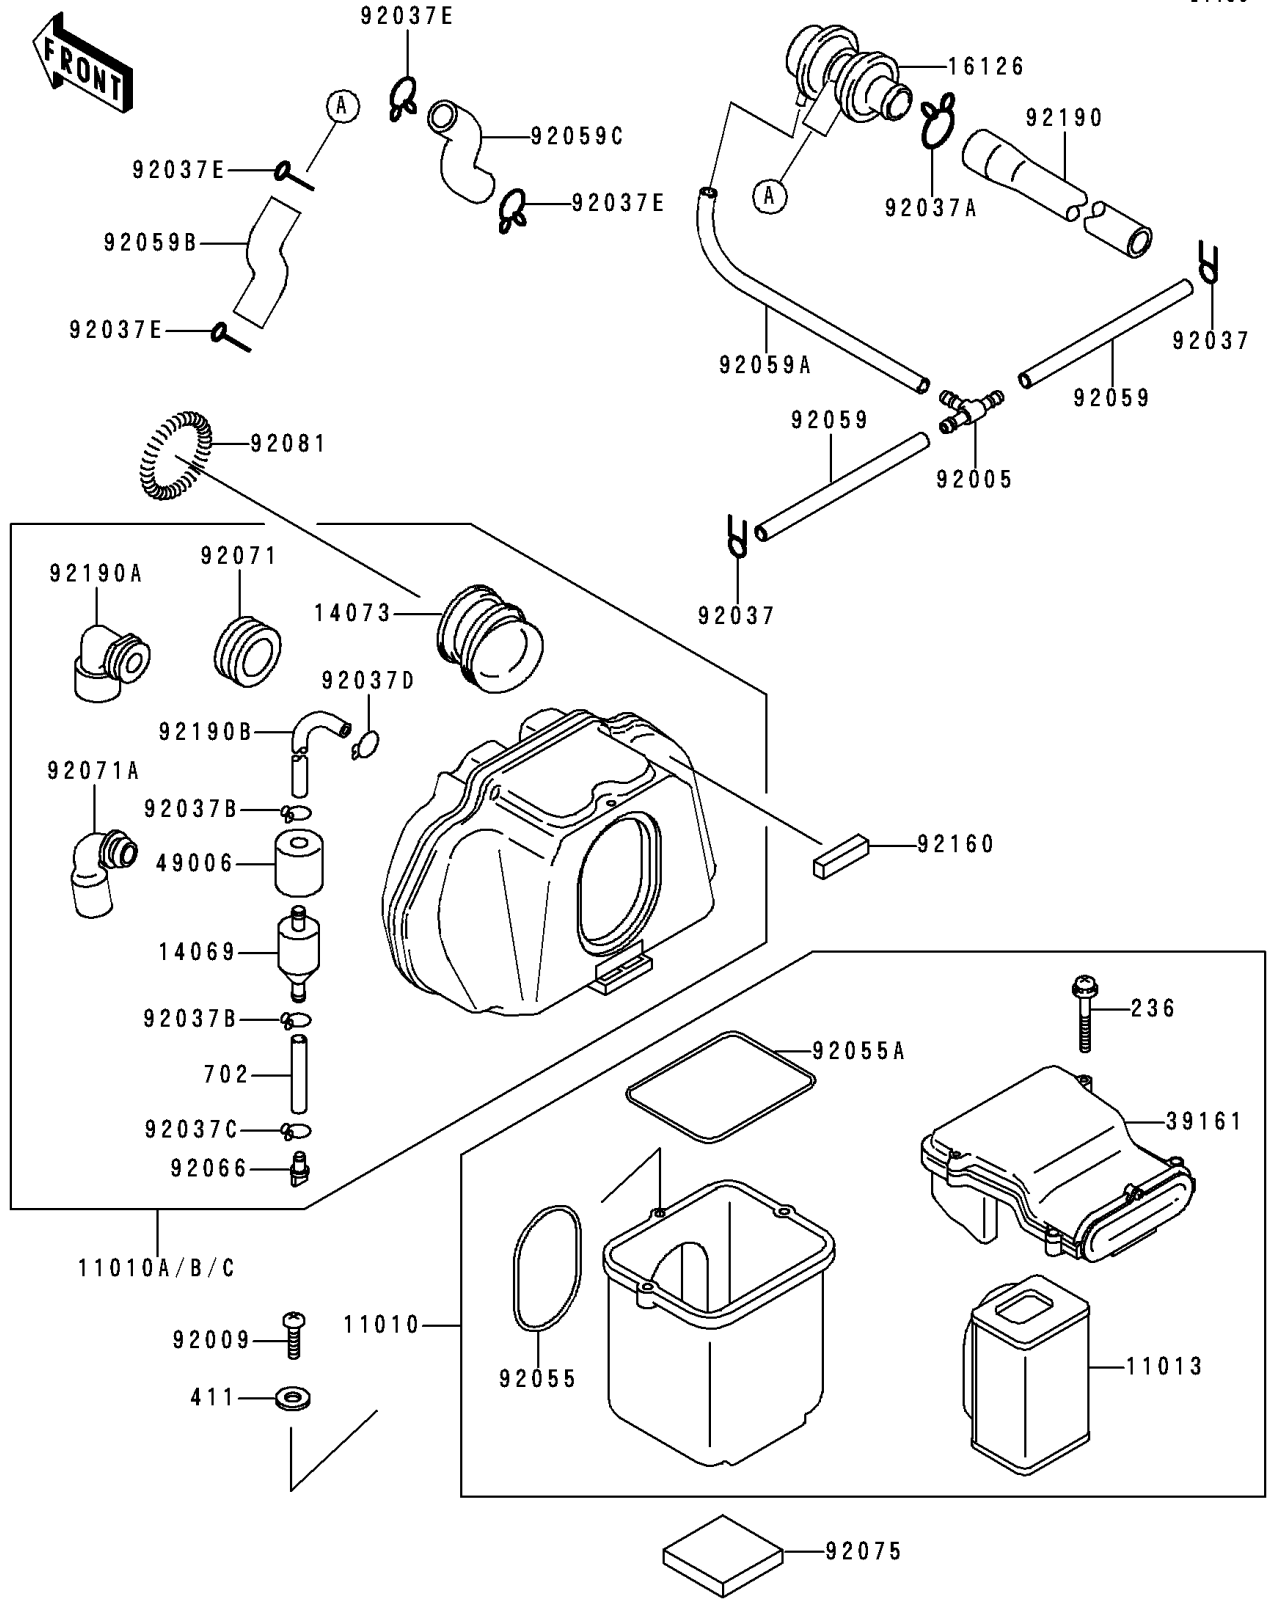

# 1991 Zephyr 750 PARTS DIAGRAM

Air Filter

E1130

## Air Filter

ITEM NAME	PART NUMBER	QUANTITY
FILTER-ASSY-AIR (Ref # 11010)	11010-1424	1
FILTER-ASSY-AIR (Ref # 11010A)	11010-1441	1
FILTER-ASSY-AIR (Ref # 11010B)	11010-1442	1
FILTER-ASSY-AIR (Ref # 11010C)	11010-1443	1
ELEMENT-AIR FILTER (Ref # 11013)	11013-1157	1
BREATHER (Ref # 14069)	14069-1051	1
DUCT,CARBURETOR (Ref # 14073)	14073-1211	4
VALVE,AIR SWITCH (Ref # 16126)	16126-1005	1
SILENCER-ASSY-INTAKE (Ref # 39161)	39161-1065	1
BOOT,BREATHER (Ref # 49006)	49006-1267	1
FITTING,TUBE,T-TYPE (Ref # 92005)	92005-1017	1
SCREW,TAPPING,5X20 (Ref # 92009)	92009-1399	1
CLAMP,TUBE (Ref # 92037)	92037-072	2
CLAMP,TUBE (Ref # 92037A)	92037-1076	1
CLAMP,TUBE (Ref # 92037B)	92037-147	2
CLAMP (Ref # 92037C)	92037-1712	1
CLAMP,TUBE (Ref # 92037D)	92037-1972	1
CLAMP,TUBE (Ref # 92037E)	92037-213	4
RING-O,91MM (Ref # 92055)	92055-1137	1
RING-O,AIR FILTER CAP (Ref # 92055A)	92055-1457	1
TUBE,4X9X155 (Ref # 92059)	92059-1033	2
TUBE,4X9X290 (Ref # 92059A)	92059-1043	1
TUBE,LH (Ref # 92059B)	92059-1065	1
TUBE,RH (Ref # 92059C)	92059-1066	1
PLUG,DRAIN (Ref # 92066)	92066-1211	1
GROMMET,AIR FILTER (Ref # 92071)	92071-1028	1
GROMMET,AIR FILTER (Ref # 92071A)	92071-1114	1
DAMPER,50X50X10 (Ref # 92075)	92075-1979	1
SCREW-PAN-WSP-CROS (Ref # 236)	236B0540	2

# 1991 Zephyr 750 PARTS LIST

## Air Filter

ITEM NAME	PART NUMBER	QUANTITY
WASHER-PLAIN,5MM,BLACK (Ref # 411)	411F0500	1
TUBE-RUBBER (Ref # 702)	702A0745	1
SPRING,AIR FILTER DUCT (Ref # 92081)	92081-1422	4
DAMPER (Ref # 92160)	92160-1183	2
TUBE,VALVE-AIR FILTER (Ref # 92190)	92190-1144	1
TUBE,BREATHER (Ref # 92190A)	92190-1178	1
TUBE,AIR FILTER (Ref # 92190B)	92190-1213	1