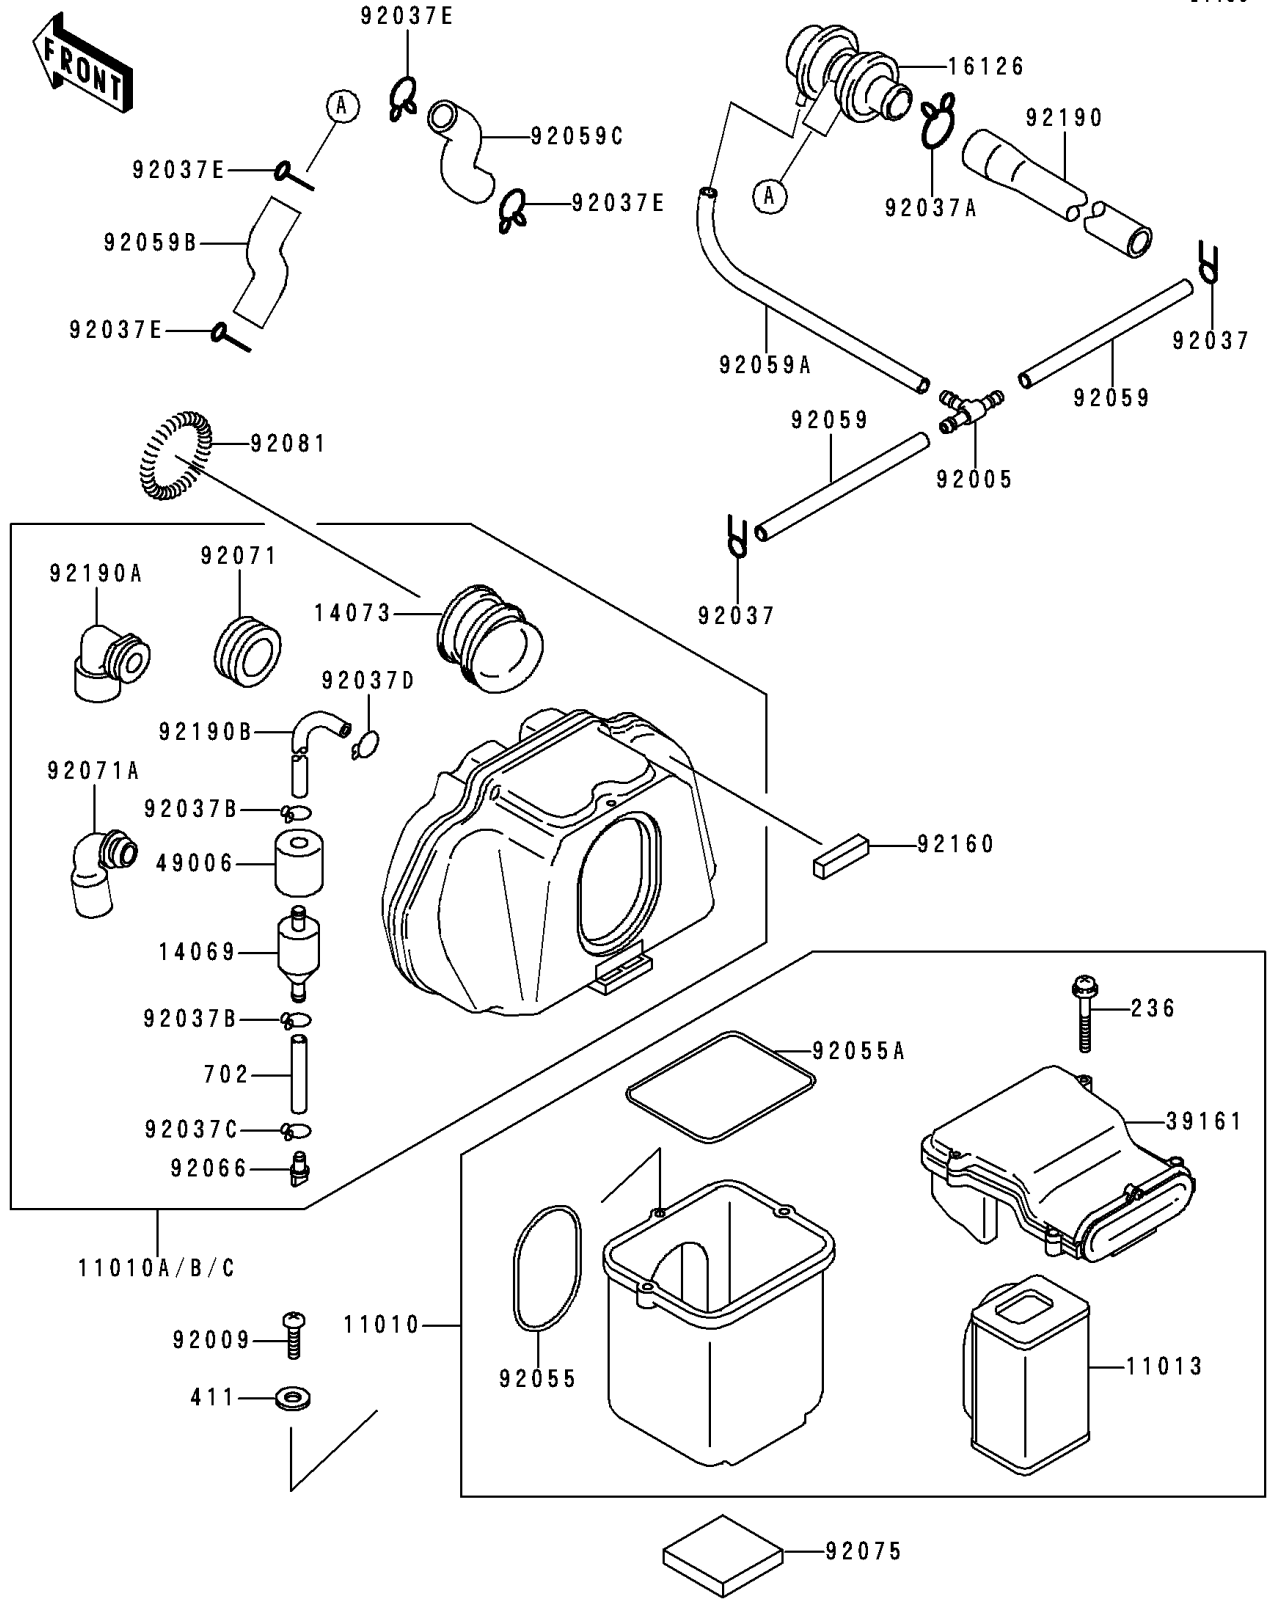

1991 Zephyr 750 PARTS DIAGRAM

Air Filter

E1130

1991 Zephyr 750 PARTS LIST

Air Filter

ITEM NAME	PART NUMBER	QUANTITY
FILTER-ASSY-AIR (Ref # 11010)	11010-1424	1
FILTER-ASSY-AIR (Ref # 11010A)	11010-1441	1
FILTER-ASSY-AIR (Ref # 11010B)	11010-1442	1
FILTER-ASSY-AIR (Ref # 11010C)	11010-1443	1
ELEMENT-AIR FILTER (Ref # 11013)	11013-1157	1
BREATHER (Ref # 14069)	14069-1051	1
DUCT,CARBURETOR (Ref # 14073)	14073-1211	4
VALVE,AIR SWITCH (Ref # 16126)	16126-1005	1
SILENCER-ASSY-INTAKE (Ref # 39161)	39161-1065	1
BOOT,BREATHER (Ref # 49006)	49006-1267	1
FITTING,TUBE,T-TYPE (Ref # 92005)	92005-1017	1
SCREW,TAPPING,5X20 (Ref # 92009)	92009-1399	1
CLAMP,TUBE (Ref # 92037)	92037-072	2
CLAMP,TUBE (Ref # 92037A)	92037-1076	1
CLAMP,TUBE (Ref # 92037B)	92037-147	2
CLAMP (Ref # 92037C)	92037-1712	1
CLAMP,TUBE (Ref # 92037D)	92037-1972	1
CLAMP,TUBE (Ref # 92037E)	92037-213	4
RING-O,91MM (Ref # 92055)	92055-1137	1
RING-O,AIR FILTER CAP (Ref # 92055A)	92055-1457	1
TUBE,4X9X155 (Ref # 92059)	92059-1033	2
TUBE,4X9X290 (Ref # 92059A)	92059-1043	1
TUBE,LH (Ref # 92059B)	92059-1065	1
TUBE,RH (Ref # 92059C)	92059-1066	1
PLUG,DRAIN (Ref # 92066)	92066-1211	1
GROMMET,AIR FILTER (Ref # 92071)	92071-1028	1
GROMMET,AIR FILTER (Ref # 92071A)	92071-1114	1
DAMPER,50X50X10 (Ref # 92075)	92075-1979	1
SCREW-PAN-WSP-CROS (Ref # 236)	236B0540	2

1991 Zephyr 750 PARTS LIST

Air Filter

ITEM NAME	PART NUMBER	QUANTITY
WASHER-PLAIN,5MM,BLACK (Ref # 411)	411F0500	1
TUBE-RUBBER (Ref # 702)	702A0745	1
SPRING,AIR FILTER DUCT (Ref # 92081)	92081-1422	4
DAMPER (Ref # 92160)	92160-1183	2
TUBE,VALVE-AIR FILTER (Ref # 92190)	92190-1144	1
TUBE,BREATHER (Ref # 92190A)	92190-1178	1
TUBE,AIR FILTER (Ref # 92190B)	92190-1213	1