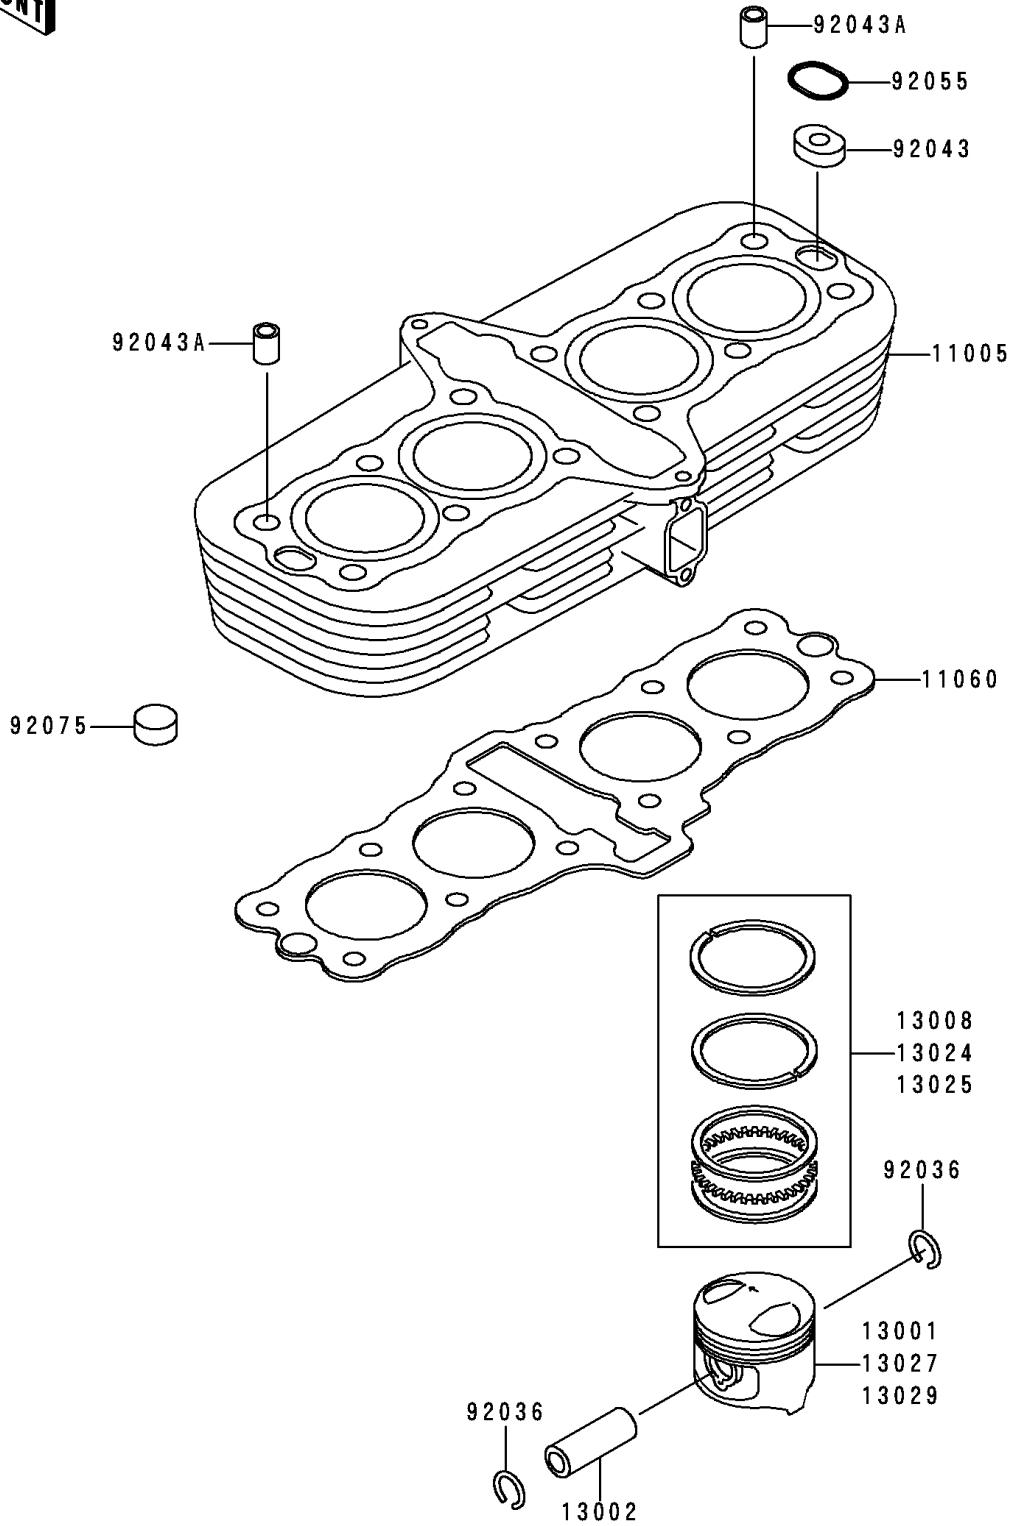

1991 Zephyr 750 PARTS DIAGRAM

Cylinder/Piston

E1120

1991 Zephyr 750 PARTS LIST

Cylinder/Piston

ITEM NAME	PART NUMBER	QUANTITY
CYLINDER-ENGINE (Ref # 11005)	11005-1634	1
GASKET,CYLINDER BASE (Ref # 11060)	11060-1144	1
PISTON-ENGINE,STD (Ref # 13001)	13001-1343	4
PIN-PISTON (Ref # 13002)	13002-1001	4
RING-SET-PISTON,STD (Ref # 13008)	13008-5046	4
RING-SET-PISTON LL,O/S 1.00 (Ref # 13024)	13024-5022	4
RING-SET-PISTON L,O/S 0.50 (Ref # 13025)	13025-5022	4
PISTON-ENGINE LL,O/S, 1.00 (Ref # 13027)	13027-1041	4
PISTON-ENGINE L,O/S, 0.50 (Ref # 13029)	13029-1042	4
RING-SNAP (Ref # 92036)	92036-005	8
PIN,OIL LINE (Ref # 92043)	92043-1210	2
PIN,11X14X12.3 (Ref # 92043A)	92043-1266	2
RING-O,CYLINDER OIL LINE PIN (Ref # 92055)	92055-1147	2
DAMPER (Ref # 92075)	92075-182	24