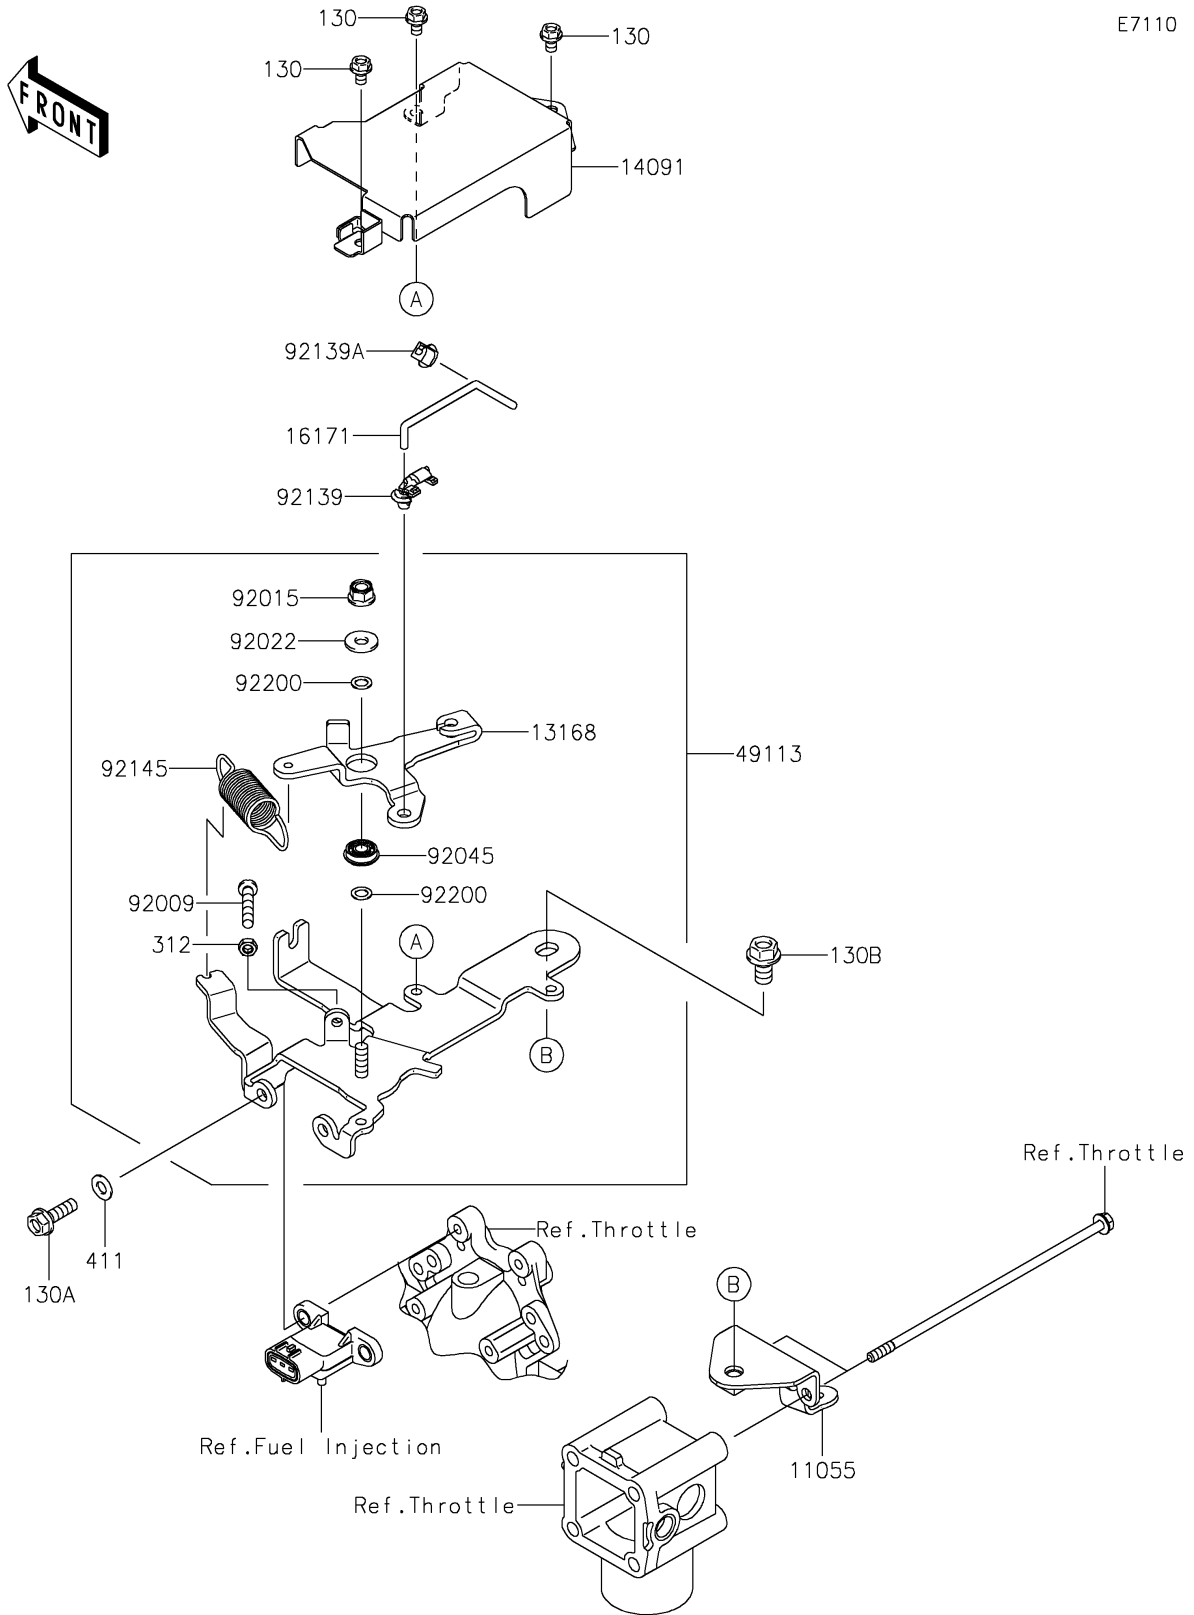

# 2024 MULE™ 4010 4x4 FE PARTS DIAGRAM

Control

E7110

## 2024 MULE™ 4010 4x4 FE PARTS LIST

### Control

ITEM NAME	PART NUMBER	QUANTITY
BRACKET (Ref # 11055)	11055-2020	1
LEVER (Ref # 13168)	13168-2509	1
COVER,CONTROL PANEL (Ref # 14091)	14091-1757	1
LINK (Ref # 16171)	16171-2105	1
PANEL-COMP-CONTROL (Ref # 49113)	49113-2211	1
SCREW,5X30 (Ref # 92009)	92009-2381	1
NUT,LOCK,FLANGED,6MM (Ref # 92015)	92015-1339	1
WASHER (Ref # 92022)	92022-2247	1
BEARING-BALL,696ZZ1NR MC3 (Ref # 92045)	92045-2223	1
BUSHING,CONT-PANEL (Ref # 92139)	92139-2060	1
BUSHING,THROTTLE-BODY (Ref # 92139A)	92139-2061	1
SPRING (Ref # 92145)	92145-2186	1
WASHER,6.2X10X0.5 (Ref # 92200)	92200-2083	2
BOLT-FLANGED,5X8 (Ref # 130)	130BA0508	3
BOLT-FLANGED,6X20 (Ref # 130A)	130BA0620	2
BOLT-FLANGED,8X14 (Ref # 130B)	130BA0814	1
NUT-HEX,5MM (Ref # 312)	312AA0500	1
WASHER-PLAIN,6MM (Ref # 411)	411AB0600	2