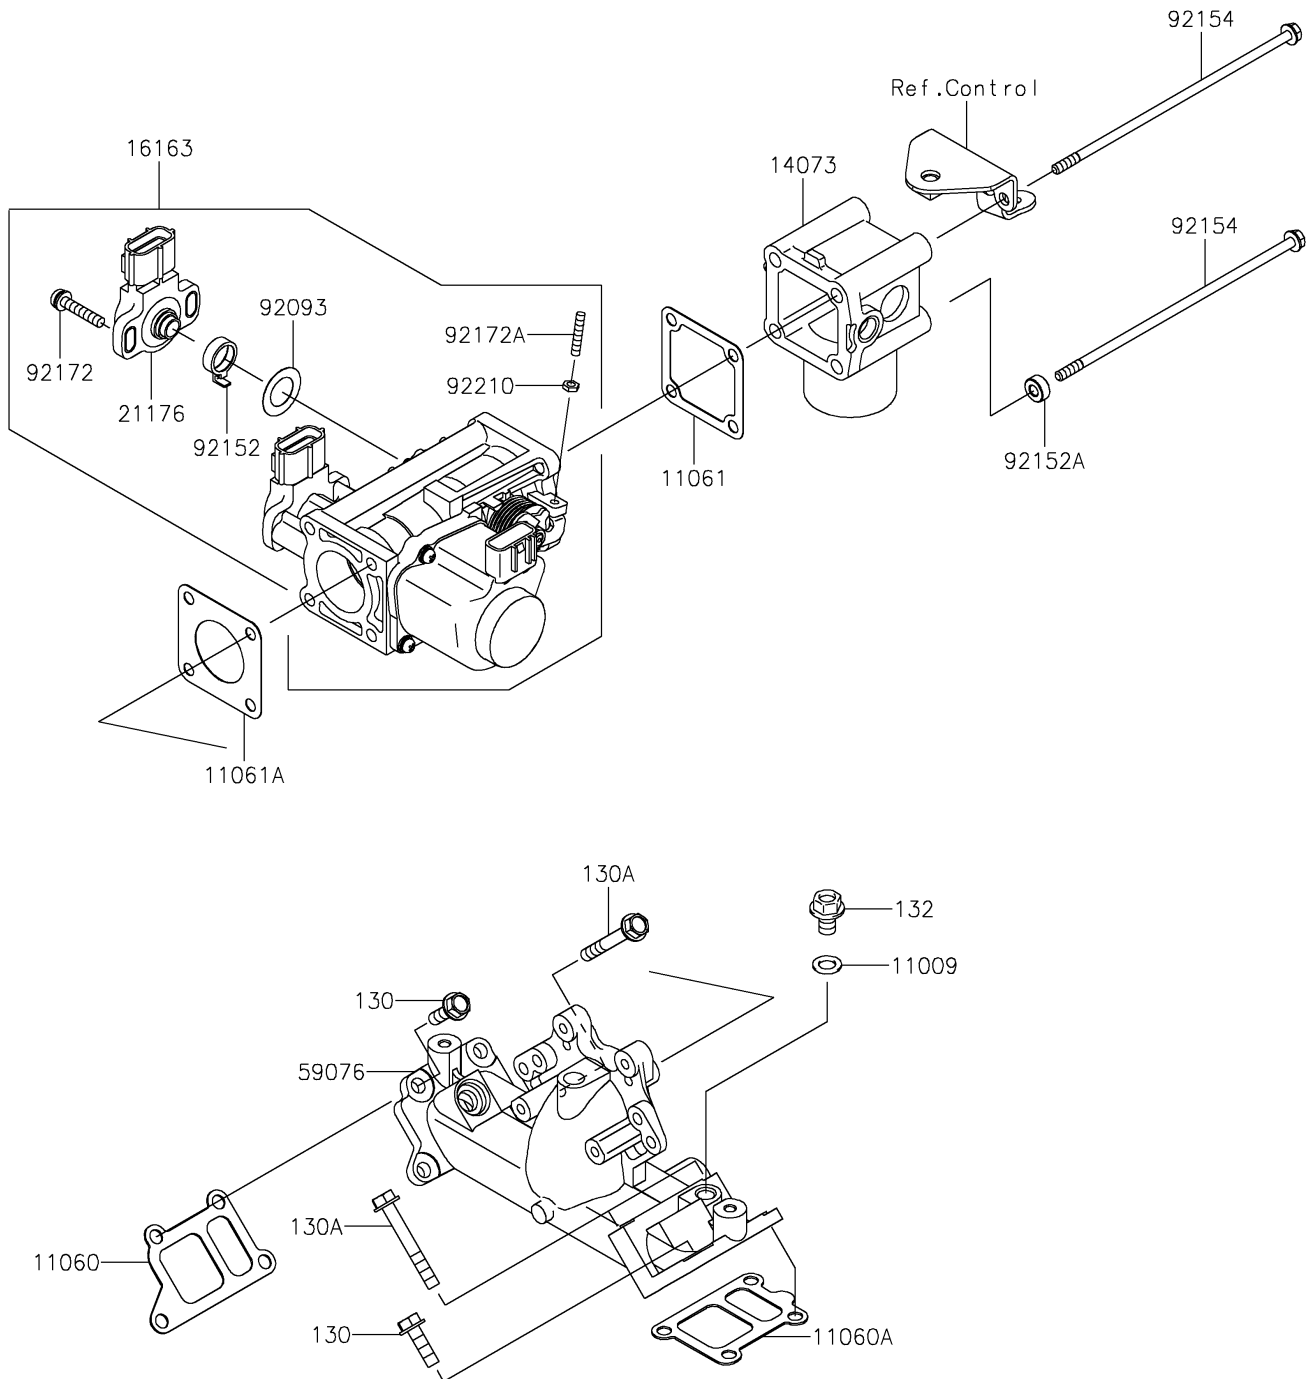

2024 MULE™ 4010 4x4 FE PARTS DIAGRAM

Throttle

E1510

2024 MULE™ 4010 4x4 FE PARTS LIST

Throttle

ITEM NAME	PART NUMBER	QUANTITY
GASKET,8.2X14X1.0 (Ref # 11009)	11009-1344	1
GASKET,INTAKE MANIFOLD (Ref # 11060)	11060-2087	1
GASKET,INTAKE MANIFOLD (Ref # 11060A)	11060-2088	1
GASKET (Ref # 11061)	11061-0861	1
GASKET (Ref # 11061A)	11061-2179	1
DUCT (Ref # 14073)	14073-0780	1
THROTTLE-ASSY (Ref # 16163)	16163-0949	1
SENSOR (Ref # 21176)	21176-2112	1
MANIFOLD-INTAKE (Ref # 59076)	59076-0718	1
SEAL (Ref # 92093)	92093-2133	1
COLLAR (Ref # 92152)	92152-2093	1
COLLAR,LWR SIDE (Ref # 92152A)	92152-2333	2
BOLT,FLANGED,6X195 (Ref # 92154)	92154-2653	4
SCREW (Ref # 92172)	92172-0254	2
SCREW (Ref # 92172A)	92172-2106	1
NUT (Ref # 92210)	92210-2120	1
BOLT-FLANGED,6X20 (Ref # 130)	130BA0620	5
BOLT-FLANGED,6X45 (Ref # 130A)	130CA0645	3
BOLT-FLANGED-SMALL,8X12 (Ref # 132)	132BB0812	1