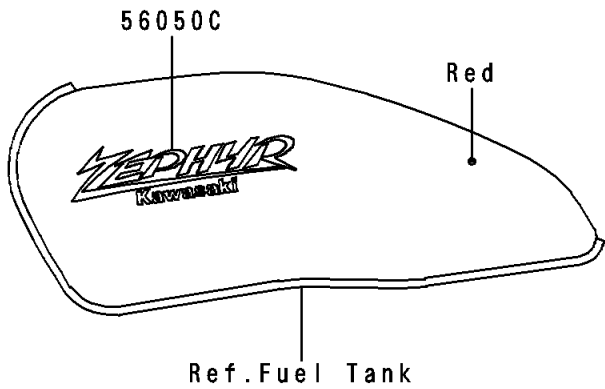

1991 Zephyr PARTS DIAGRAM

Decal(ZR550-B1/B2)

F2861

1991 Zephyr PARTS LIST

Decal(ZR550-B1/B2)

ITEM NAME	PART NUMBER	QUANTITY
MARK,CHAIN COVER (Ref # 56050)	56050-1424	2
MARK,CHAIN COVER (Ref # 56050A)	56050-1425	2
MARK,FUEL TANK,ZEPHYR (Ref # 56050B)	56050-1527	2
MARK,FUEL TANK,ZEPHYR (Ref # 56050C)	56050-1528	2