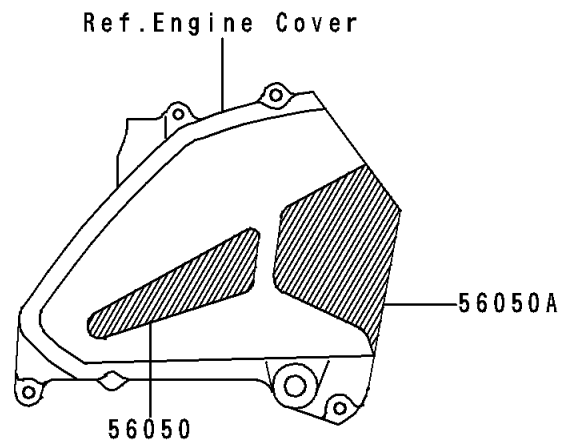

1991 Zephyr PARTS DIAGRAM

Decal(ZR550-B1/B2)

F2861

1991 Zephyr PARTS LIST

Decal(ZR550-B1/B2)

ITEM NAME	PART NUMBER	QUANTITY
MARK,CHAIN COVER (Ref # 56050)	56050-1424	2
MARK,CHAIN COVER (Ref # 56050A)	56050-1425	2
MARK,FUEL TANK,ZEPHYR (Ref # 56050B)	56050-1527	2
MARK,FUEL TANK,ZEPHYR (Ref # 56050C)	56050-1528	2