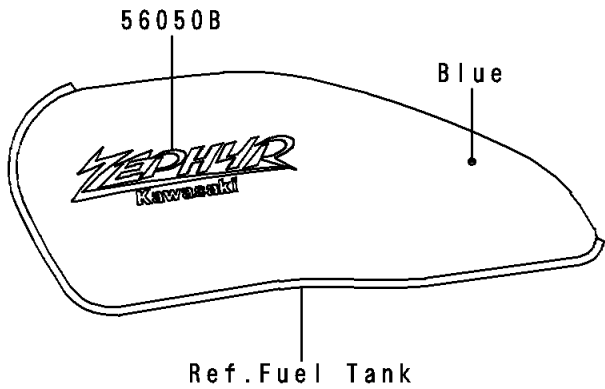

1991 Zephyr PARTS DIAGRAM

Decal(ZR550-B1/B2)

F2861

1991 Zephyr PARTS LIST

Decal(ZR550-B1/B2)

ITEM NAME	PART NUMBER	QUANTITY
MARK,CHAIN COVER (Ref # 56050)	56050-1424	2
MARK,CHAIN COVER (Ref # 56050A)	56050-1425	2
MARK,FUEL TANK,ZEPHYR (Ref # 56050B)	56050-1527	2
MARK,FUEL TANK,ZEPHYR (Ref # 56050C)	56050-1528	2