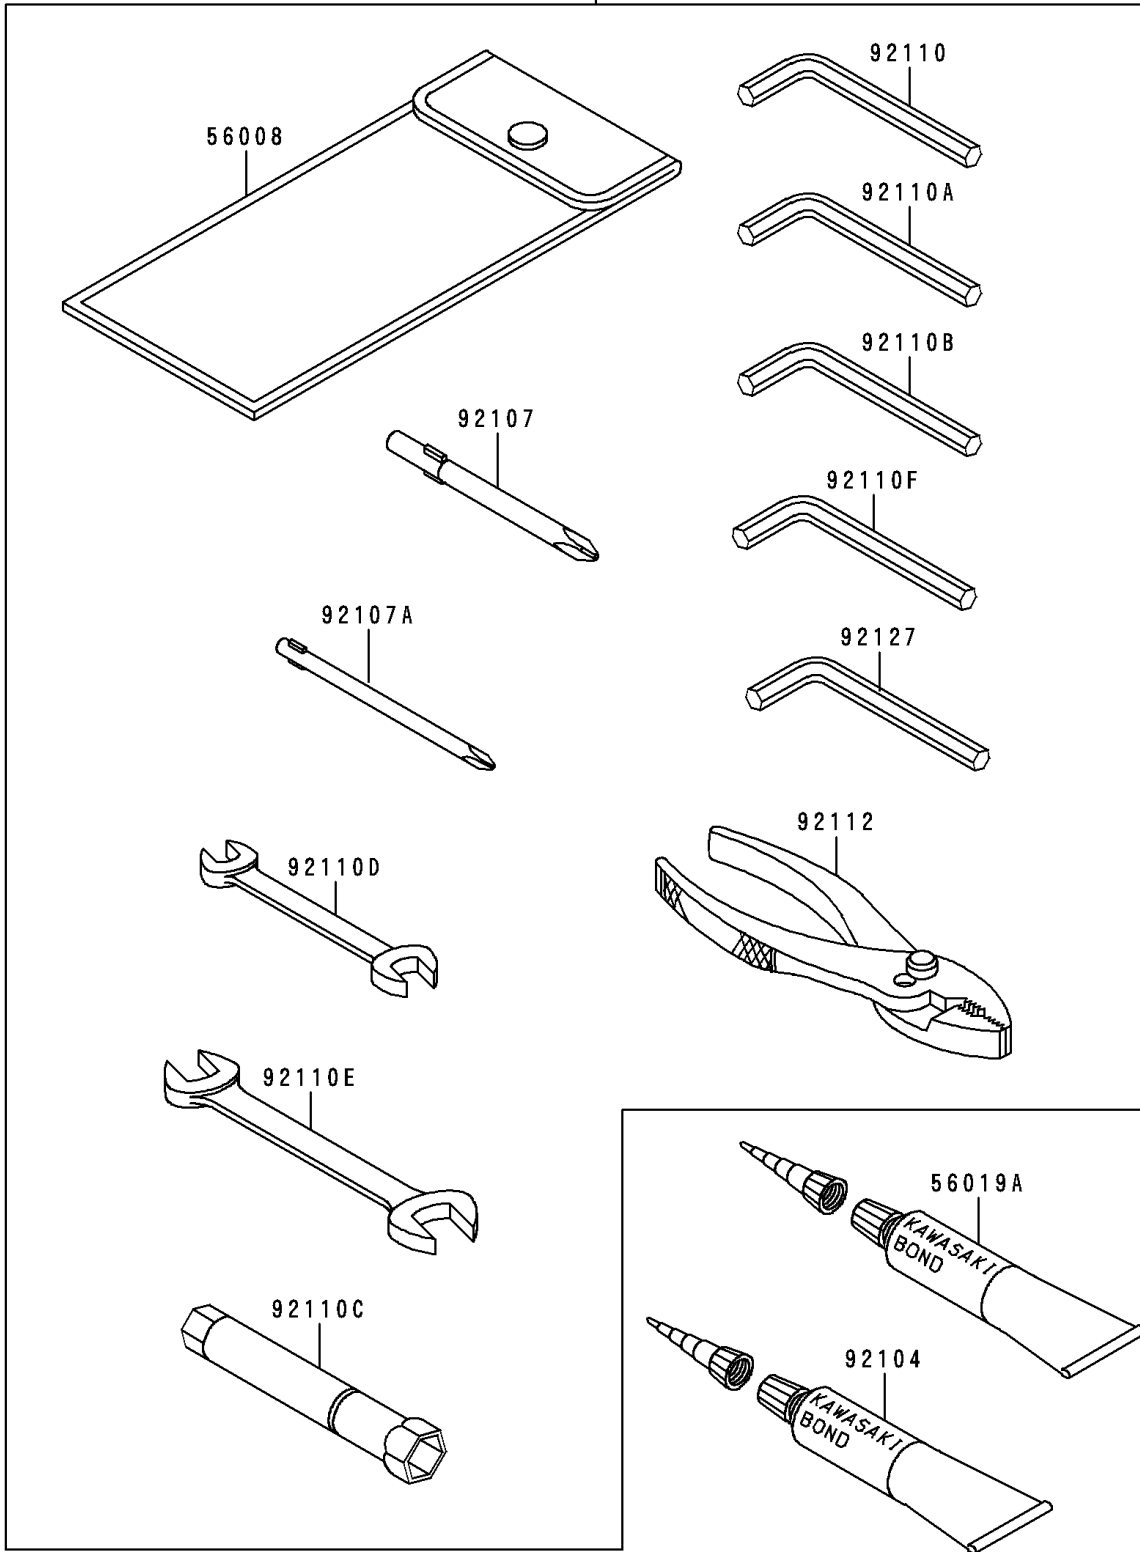

# 1991 Zephyr PARTS DIAGRAM

Tool

56007

F2810

# 1991 Zephyr PARTS LIST

## Tool

ITEM NAME	PART NUMBER	QUANTITY
TOOLKIT (Ref # 56007)	56007-1338	1
BAG,TOOL (Ref # 56008)	56008-1019	1
THREE BOND TB1211,HT/RS,WHITE (Ref # 56019A)	56019-120	1
GASKET-LIQUID,TUBE,100G,BLACK (Ref # 92104)	92104-1003	1
TOOL-DRIVER,#3PHILLIPS (Ref # 92107)	92107-005	1
TOOL-DRIVER,#2PHILLIPS (Ref # 92107A)	92107-1053	1
TOOL-WRENCH,ALLEN,5MM (Ref # 92110)	92110-1015	1
TOOL-WRENCH,ALLEN,12MM (Ref # 92110A)	92110-1104	1
TOOL-WRENCH,ALLEN,8MM (Ref # 92110B)	92110-1108	1
TOOL-WRENCH,BOX,18MM (Ref # 92110C)	92110-1111	1
TOOL-WRENCH,OPEN END,10X12 (Ref # 92110D)	92110-1152	1
TOOL-WRENCH,OPEN END,14X17 (Ref # 92110E)	92110-1153	1
TOOL-WRENCH,ALLEN,4MM (Ref # 92110F)	92110-3703	1
TOOL-PLIERS (Ref # 92112)	92112-003	1
TOOL-WRENCH,ALLEN,6MM (Ref # 92127)	92127-003	1