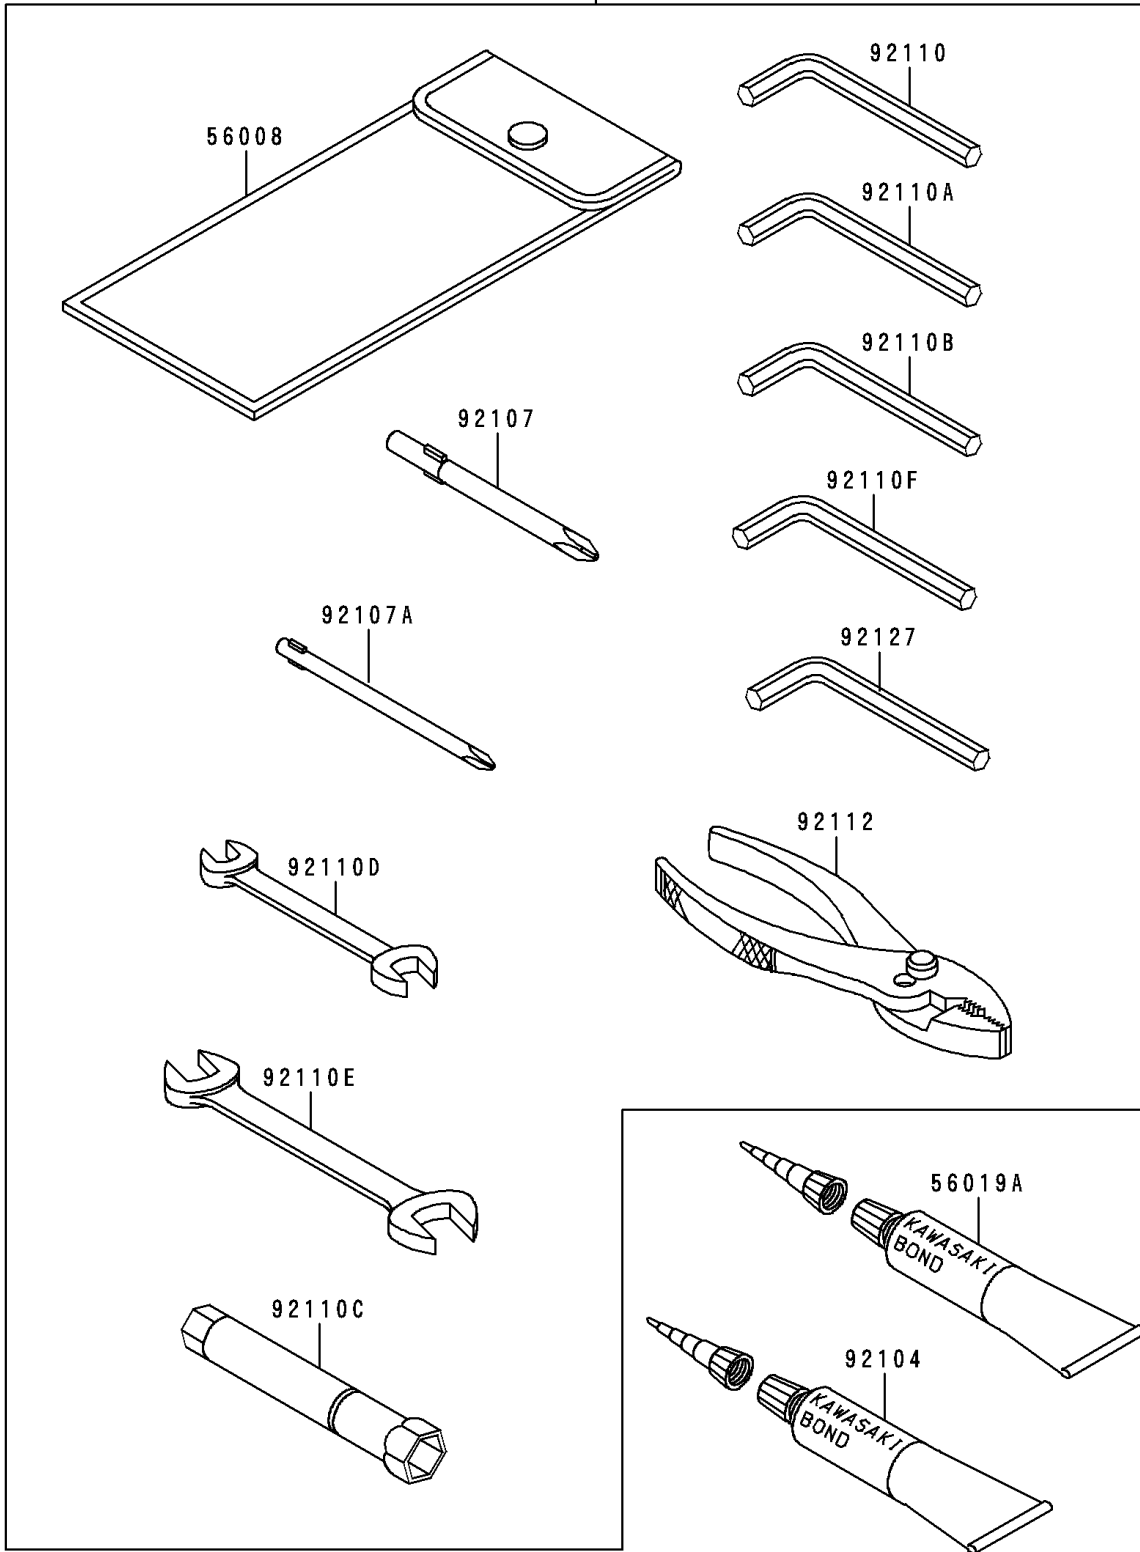

1991 Zephyr PARTS DIAGRAM

Tool

56007

F2810

1991 Zephyr PARTS LIST

Tool

ITEM NAME	PART NUMBER	QUANTITY
TOOLKIT (Ref # 56007)	56007-1338	1
BAG,TOOL (Ref # 56008)	56008-1019	1
THREE BOND TB1211,HT/RS,WHITE (Ref # 56019A)	56019-120	1
GASKET-LIQUID,TUBE,100G,BLACK (Ref # 92104)	92104-1003	1
TOOL-DRIVER,#3PHILLIPS (Ref # 92107)	92107-005	1
TOOL-DRIVER,#2PHILLIPS (Ref # 92107A)	92107-1053	1
TOOL-WRENCH,ALLEN,5MM (Ref # 92110)	92110-1015	1
TOOL-WRENCH,ALLEN,12MM (Ref # 92110A)	92110-1104	1
TOOL-WRENCH,ALLEN,8MM (Ref # 92110B)	92110-1108	1
TOOL-WRENCH,BOX,18MM (Ref # 92110C)	92110-1111	1
TOOL-WRENCH,OPEN END,10X12 (Ref # 92110D)	92110-1152	1
TOOL-WRENCH,OPEN END,14X17 (Ref # 92110E)	92110-1153	1
TOOL-WRENCH,ALLEN,4MM (Ref # 92110F)	92110-3703	1
TOOL-PLIERS (Ref # 92112)	92112-003	1
TOOL-WRENCH,ALLEN,6MM (Ref # 92127)	92127-003	1