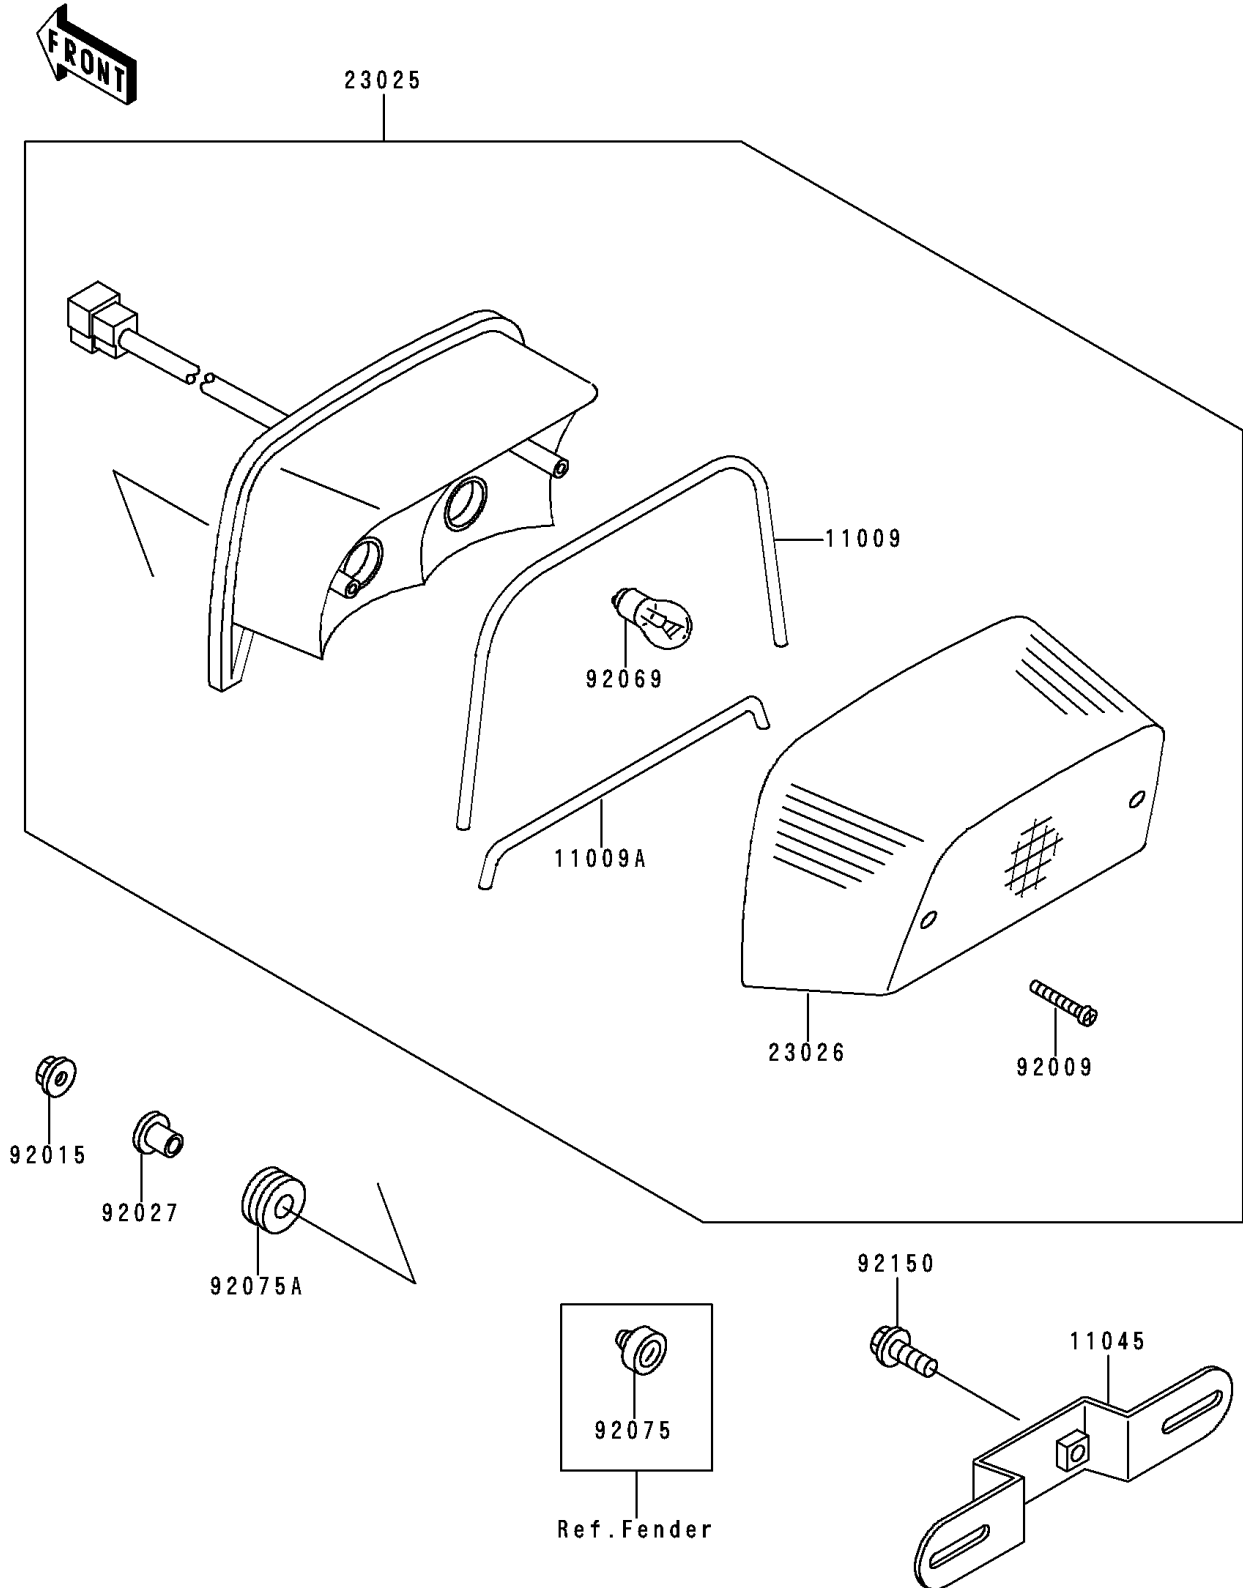

# 1991 Zephyr PARTS DIAGRAM

Tail Lamp

F2720

# 1991 Zephyr PARTS LIST

## Tail Lamp

ITEM NAME	PART NUMBER	QUANTITY
GASKET,TAIL LAMP LENS (Ref # 11009)	11009-1811	1
GASKET,TAIL LAMP LENS (Ref # 11009A)	11009-1812	1
BRACKET,LICENSE LAMP (Ref # 11045)	11045-1356	1
LAMP-TAIL (Ref # 23025)	23025-1211	1
LENS,TAIL LAMP (Ref # 23026)	23026-1122	1
SCREW,TAPPING,4X30 (Ref # 92009)	92009-1506	2
NUT,FLANGED,6MM (Ref # 92015)	92015-1367	2
COLLAR,L=13.1 (Ref # 92027)	92027-251	2
BULB,12V 27/8W (Ref # 92069)	92069-059	2
DAMPER (Ref # 92075)	92075-035	1
DAMPER (Ref # 92075A)	92075-1690	2
BOLT,6X14 (Ref # 92150)	92150-1133	2