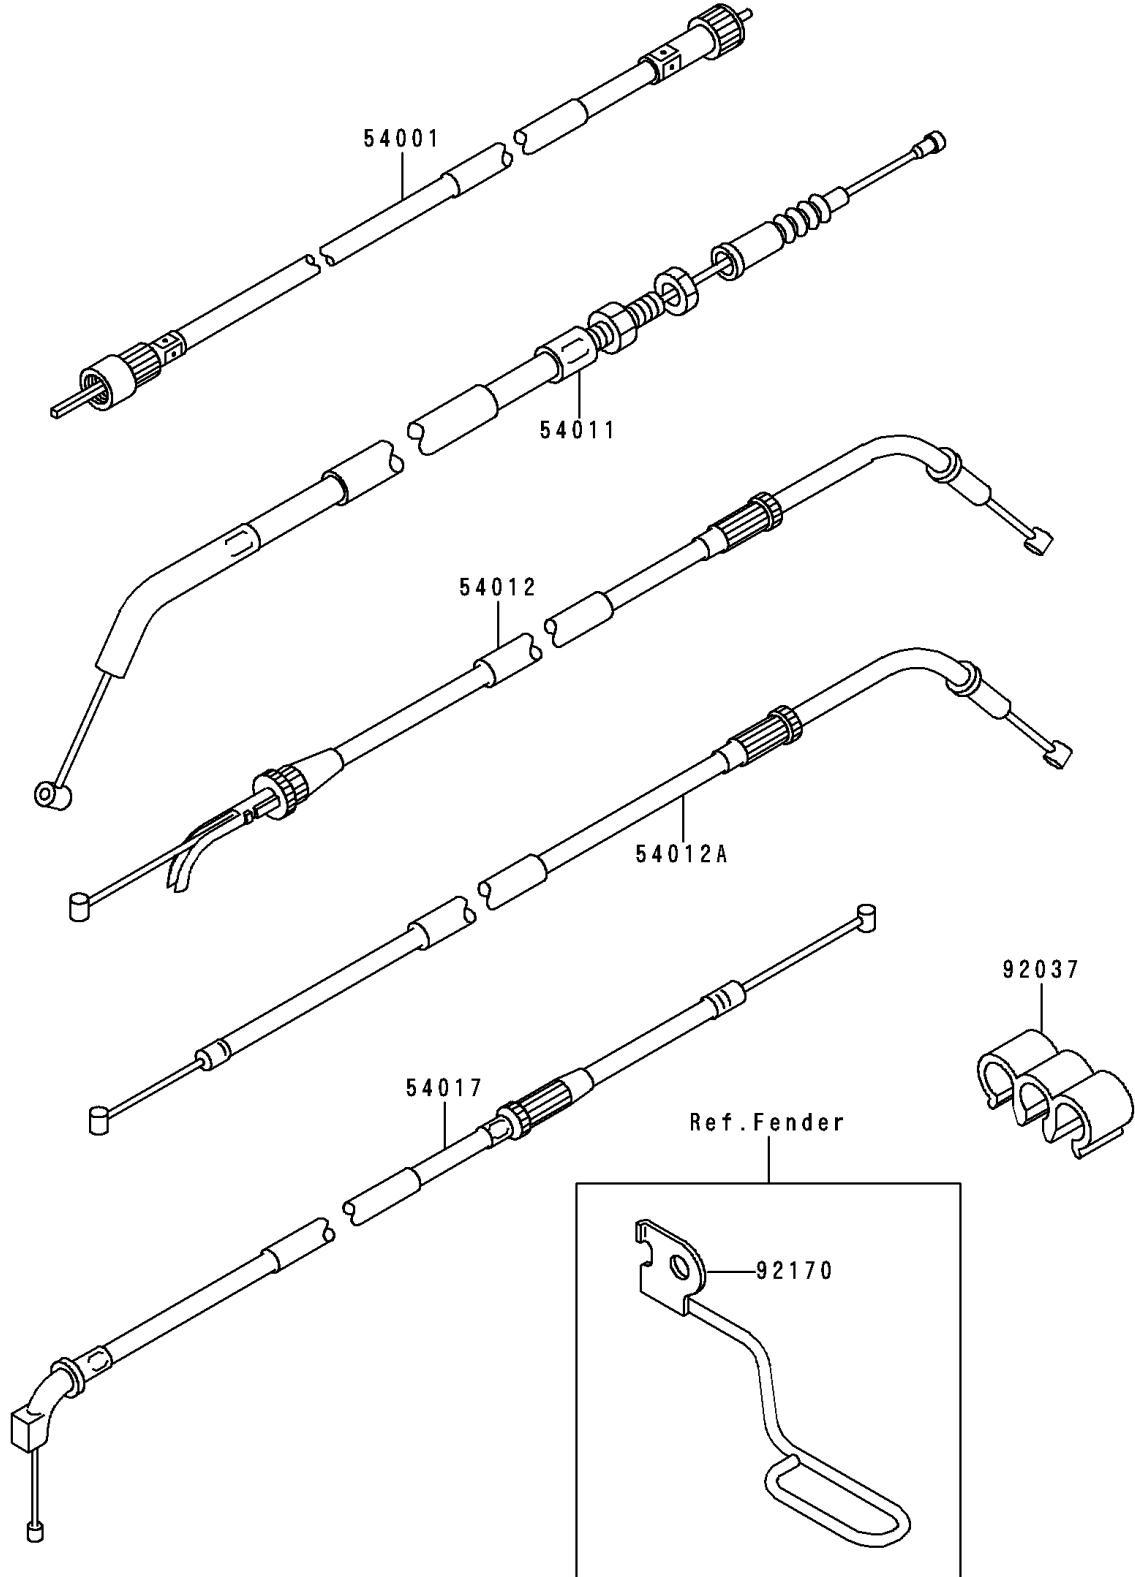

# 1991 Zephyr PARTS DIAGRAM

Cable

F2540

# 1991 Zephyr PARTS LIST

## Cable

ITEM NAME	PART NUMBER	QUANTITY
CABLE-SPEEDOMETER (Ref # 54001)	54001-1024	1
CABLE-CLUTCH (Ref # 54011)	54011-1288	1
CABLE-THROTTLE,OPENING (Ref # 54012)	54012-1386	1
CABLE-THROTTLE,CLOSING (Ref # 54012A)	54012-1387	1
CABLE-STARTER (Ref # 54017)	54017-1121	1
CLAMP,CABLE (Ref # 92037)	92037-1697	1
CLAMP,CABLE (Ref # 92170)	92170-1112	1