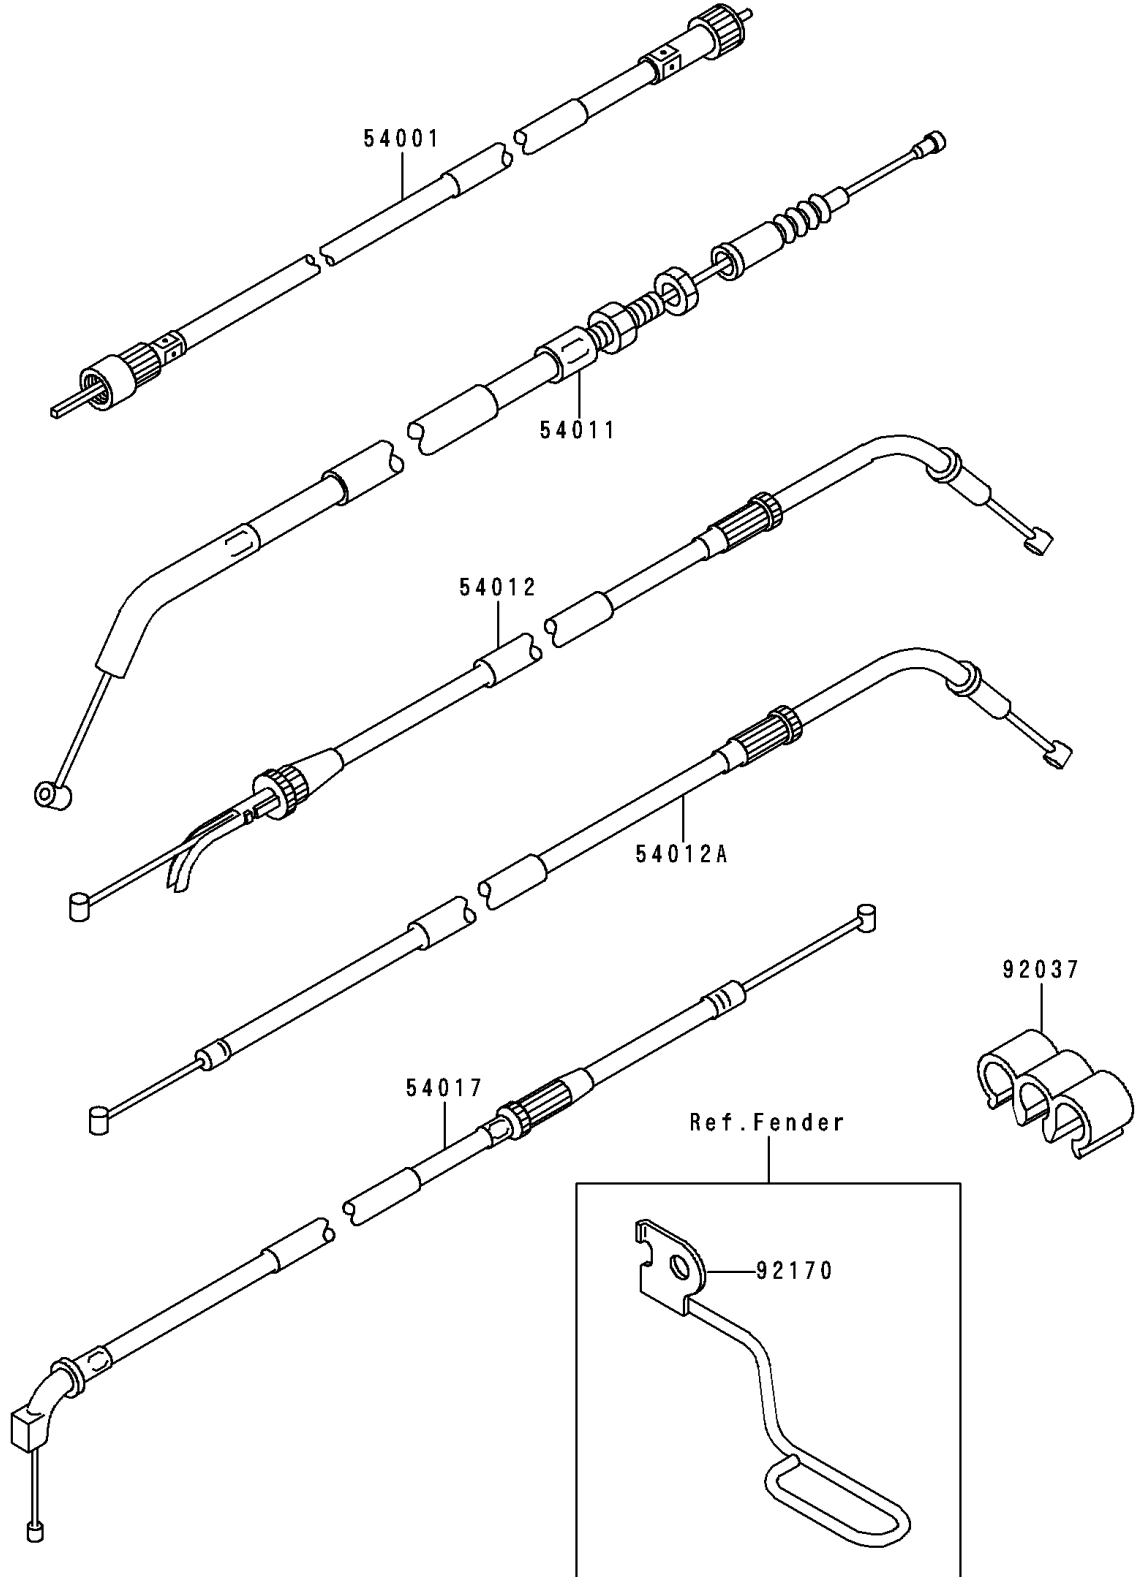

1991 Zephyr PARTS DIAGRAM

Cable

F2540

1991 Zephyr PARTS LIST

Cable

ITEM NAME	PART NUMBER	QUANTITY
CABLE-SPEEDOMETER (Ref # 54001)	54001-1024	1
CABLE-CLUTCH (Ref # 54011)	54011-1288	1
CABLE-THROTTLE,OPENING (Ref # 54012)	54012-1386	1
CABLE-THROTTLE,CLOSING (Ref # 54012A)	54012-1387	1
CABLE-STARTER (Ref # 54017)	54017-1121	1
CLAMP,CABLE (Ref # 92037)	92037-1697	1
CLAMP,CABLE (Ref # 92170)	92170-1112	1