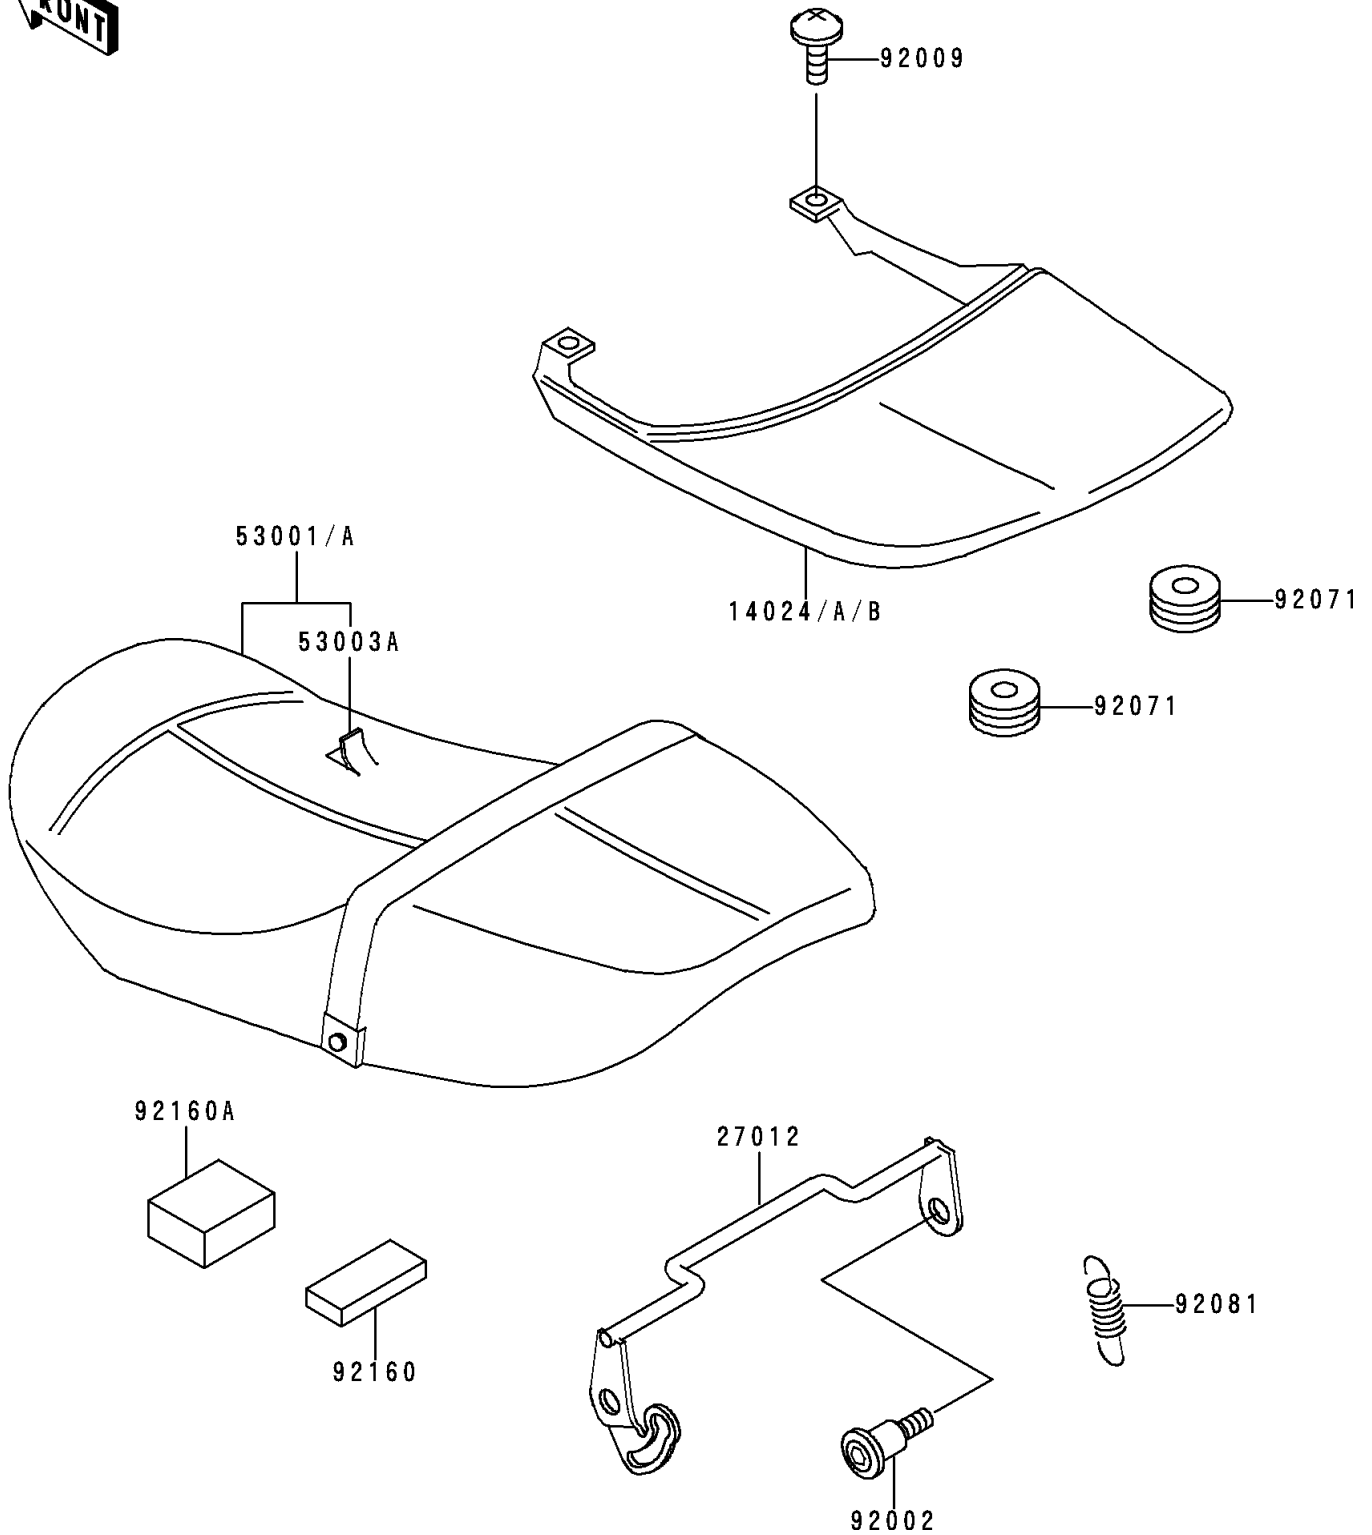

1991 Zephyr PARTS DIAGRAM

Seat(JKAZRFB1MA004499&NAMI.)

F2510A

1991 Zephyr PARTS LIST

Seat(JKAZRFB1MA004499&NAMI.)

ITEM NAME	PART NUMBER	QUANTITY
COVER,SEAT,C.A.BLUE (Ref # 14024)	14024-1827-FC	1
COVER,SEAT,C.C.RED (Ref # 14024A)	14024-1827-L1	1
HOOK,SEAT (Ref # 27012)	27012-1455	1
SEAT-ASSY,DUAL,W/BAND,BLACK (Ref # 53001)	53001-1650-MA	1
LEATHER,SEAT,BLACK (Ref # 53003)	53003-1257-MA	1
BOLT,SOCKET,6MM (Ref # 92002)	92002-1616	2
SCREW,6X14 (Ref # 92009)	92009-1288	2
GROMMET (Ref # 92071)	92071-056	2
SPRING (Ref # 92081)	92081-1023	1
DAMPER (Ref # 92160)	92160-1099	2
DAMPER (Ref # 92160A)	92160-1184	1