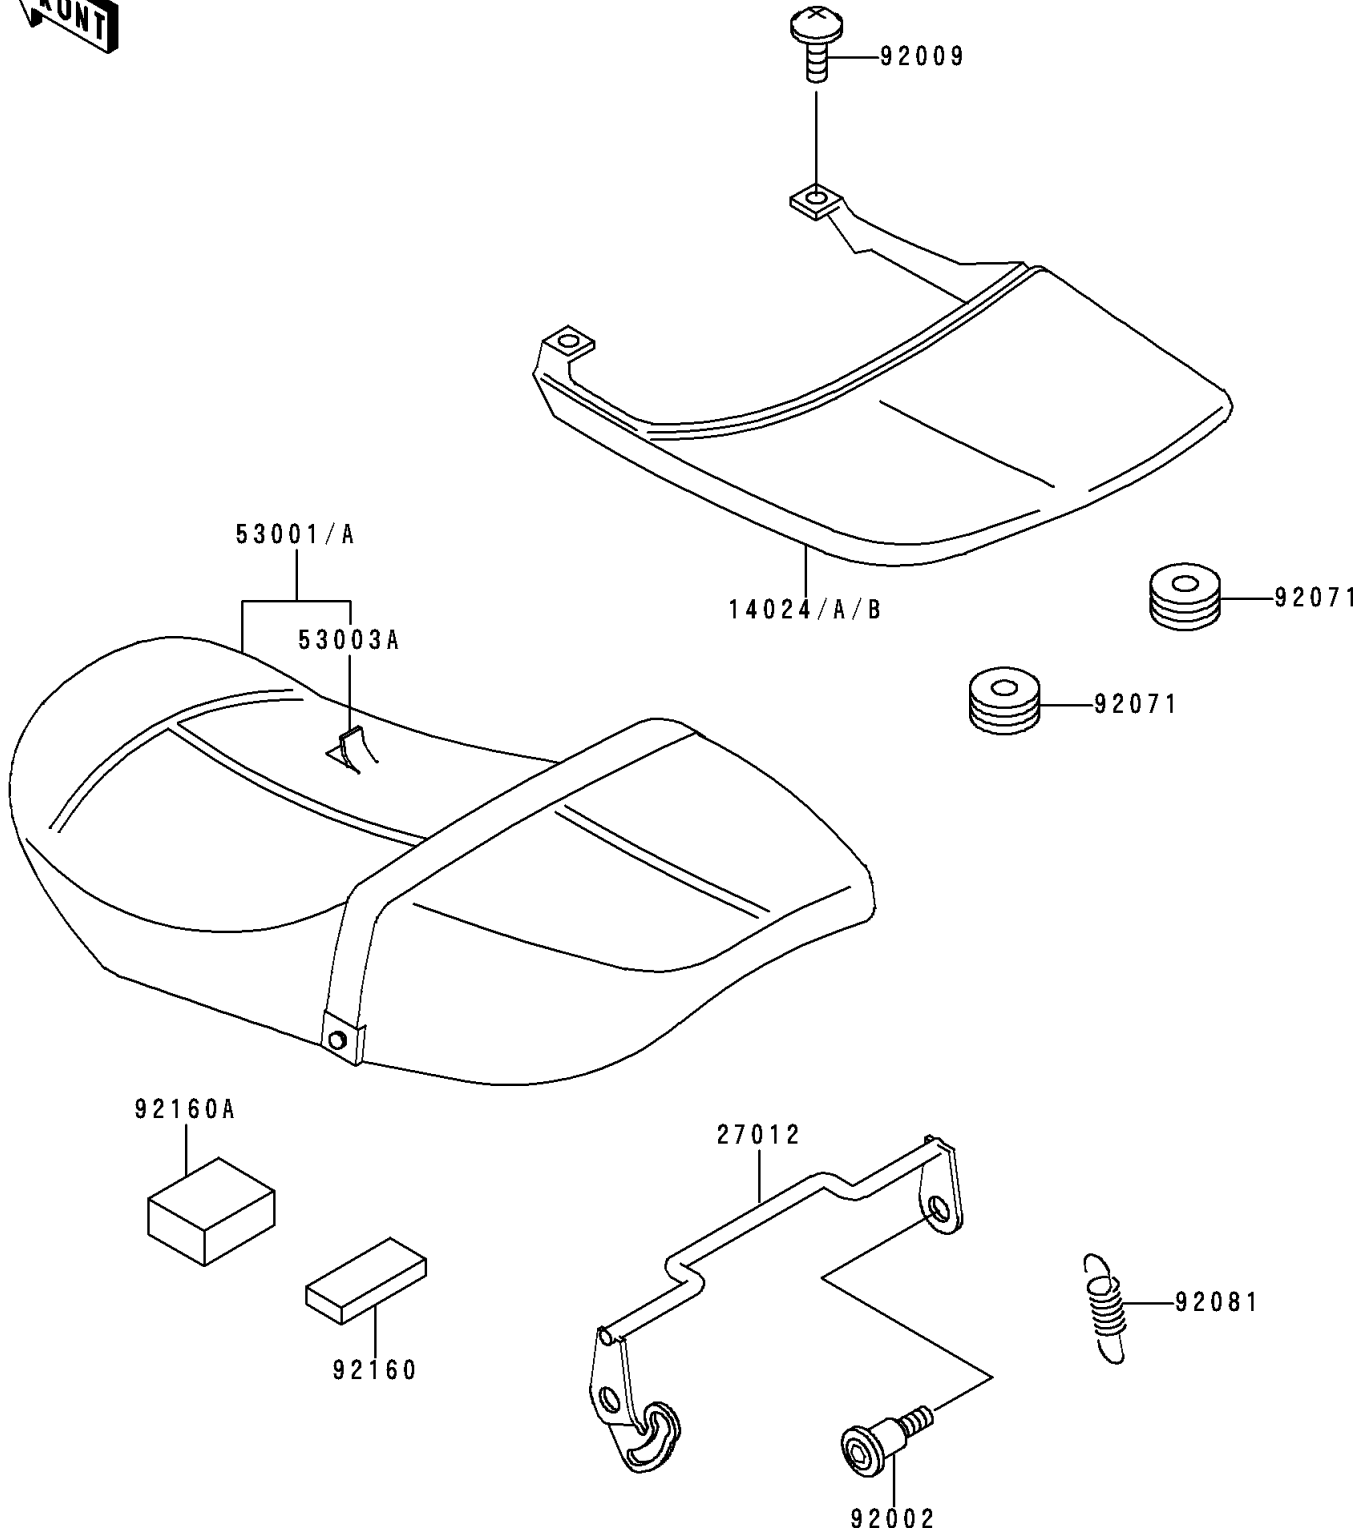

# 1991 Zephyr PARTS DIAGRAM

Seat(JKAZRFB1MA004499&NAMI.)

F2510A

# 1991 Zephyr PARTS LIST

Seat(JKAZRFB1MA004499&NAMI.)

ITEM NAME	PART NUMBER	QUANTITY
COVER,SEAT,C.A.BLUE (Ref # 14024)	14024-1827-FC	1
COVER,SEAT,C.C.RED (Ref # 14024A)	14024-1827-L1	1
HOOK,SEAT (Ref # 27012)	27012-1455	1
SEAT-ASSY,DUAL,W/BAND,BLACK (Ref # 53001)	53001-1650-MA	1
LEATHER,SEAT,BLACK (Ref # 53003)	53003-1257-MA	1
BOLT,SOCKET,6MM (Ref # 92002)	92002-1616	2
SCREW,6X14 (Ref # 92009)	92009-1288	2
GROMMET (Ref # 92071)	92071-056	2
SPRING (Ref # 92081)	92081-1023	1
DAMPER (Ref # 92160)	92160-1099	2
DAMPER (Ref # 92160A)	92160-1184	1