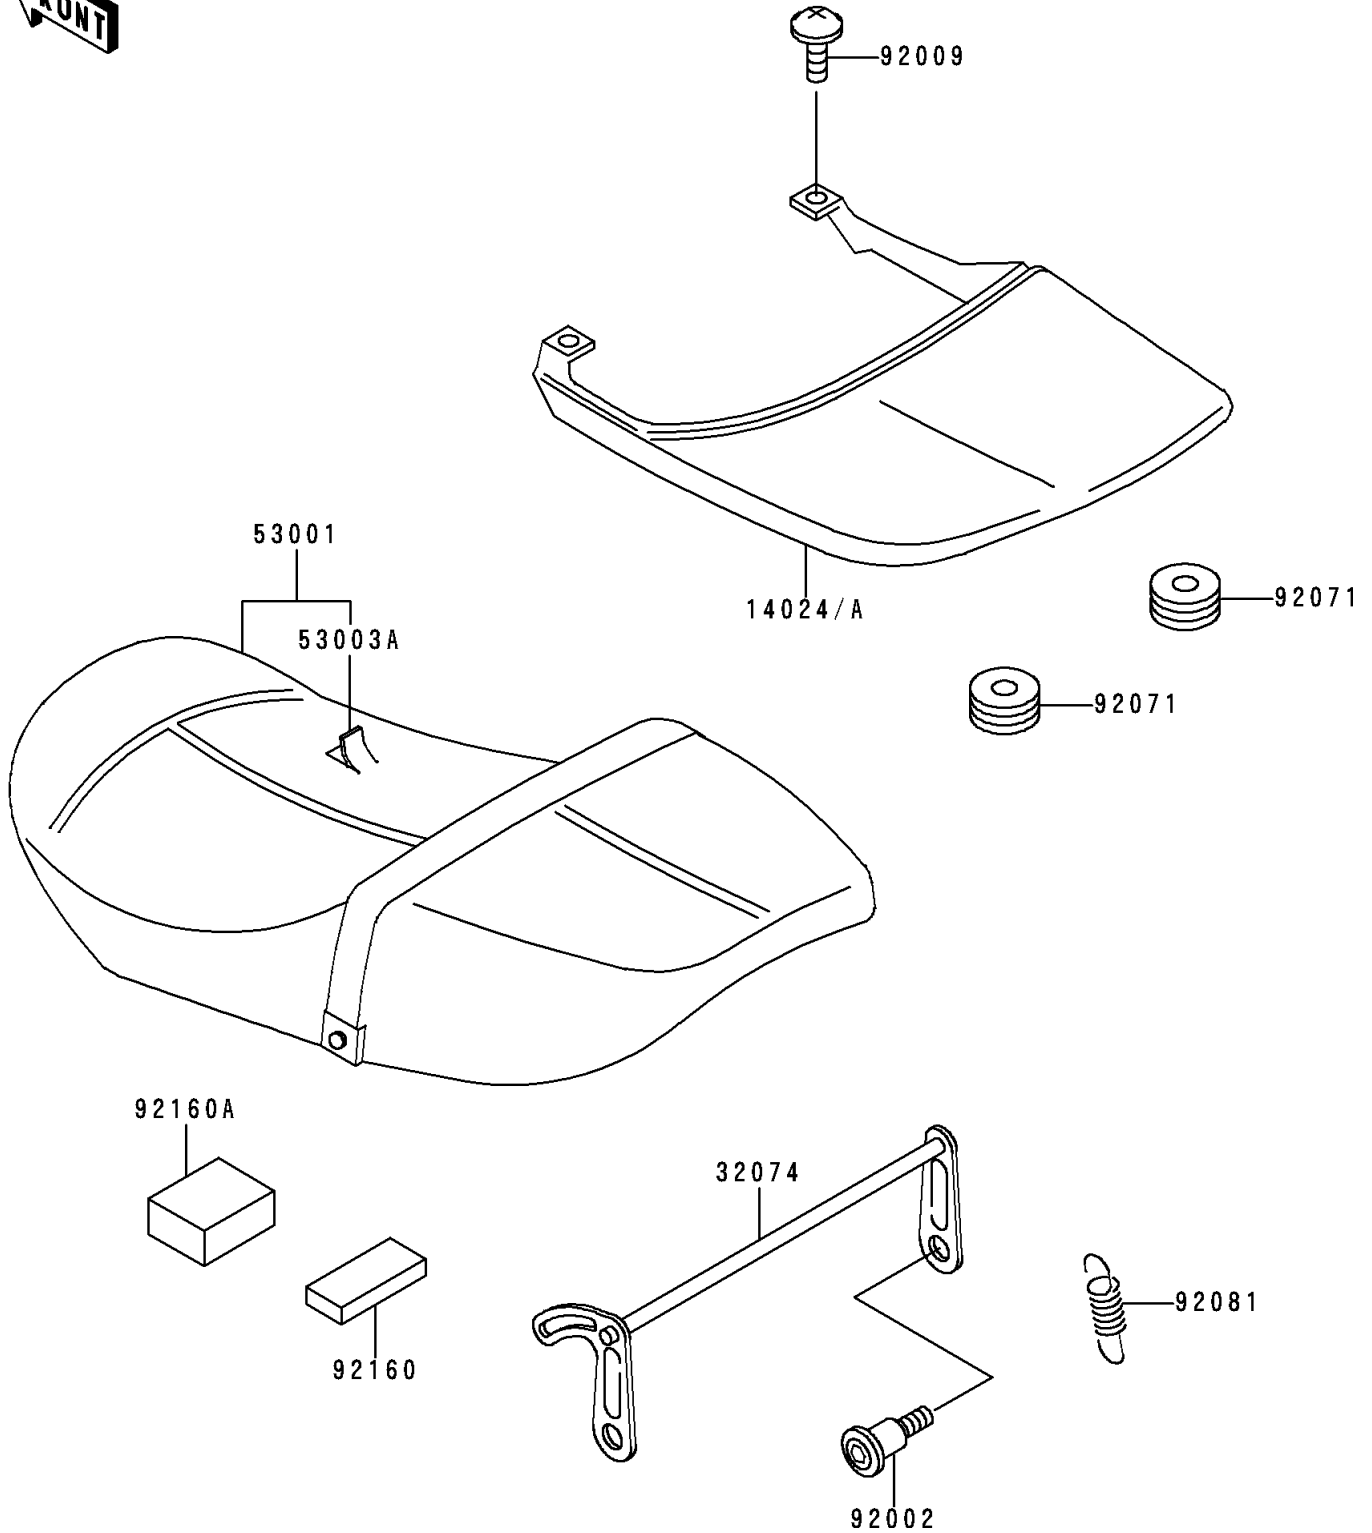

# 1991 Zephyr PARTS DIAGRAM

Seat(&NAMI.JKAZRFB1MA004498)

F2510

# 1991 Zephyr PARTS LIST

Seat(&NAMI.JKAZRFB1MA004498)

ITEM NAME	PART NUMBER	QUANTITY
COVER,SEAT,C.A.BLUE (Ref # 14024)	14024-1827-FC	1
COVER,SEAT,C.C.RED (Ref # 14024A)	14024-1827-L1	1
BRACKET-LOCK,SEAT (Ref # 32074)	32074-1136	1
SEAT-ASSY,DUAL,W/BAND,BLACK (Ref # 53001)	53001-1613-MA	1
LEATHER,SEAT,BLACK (Ref # 53003A)	53003-1240-MA	1
BOLT,SOCKET,6MM (Ref # 92002)	92002-1616	2
SCREW,6X14 (Ref # 92009)	92009-1288	2
GROMMET (Ref # 92071)	92071-056	2
SPRING (Ref # 92081)	92081-1023	1
DAMPER (Ref # 92160)	92160-1099	2
DAMPER (Ref # 92160A)	92160-1184	1