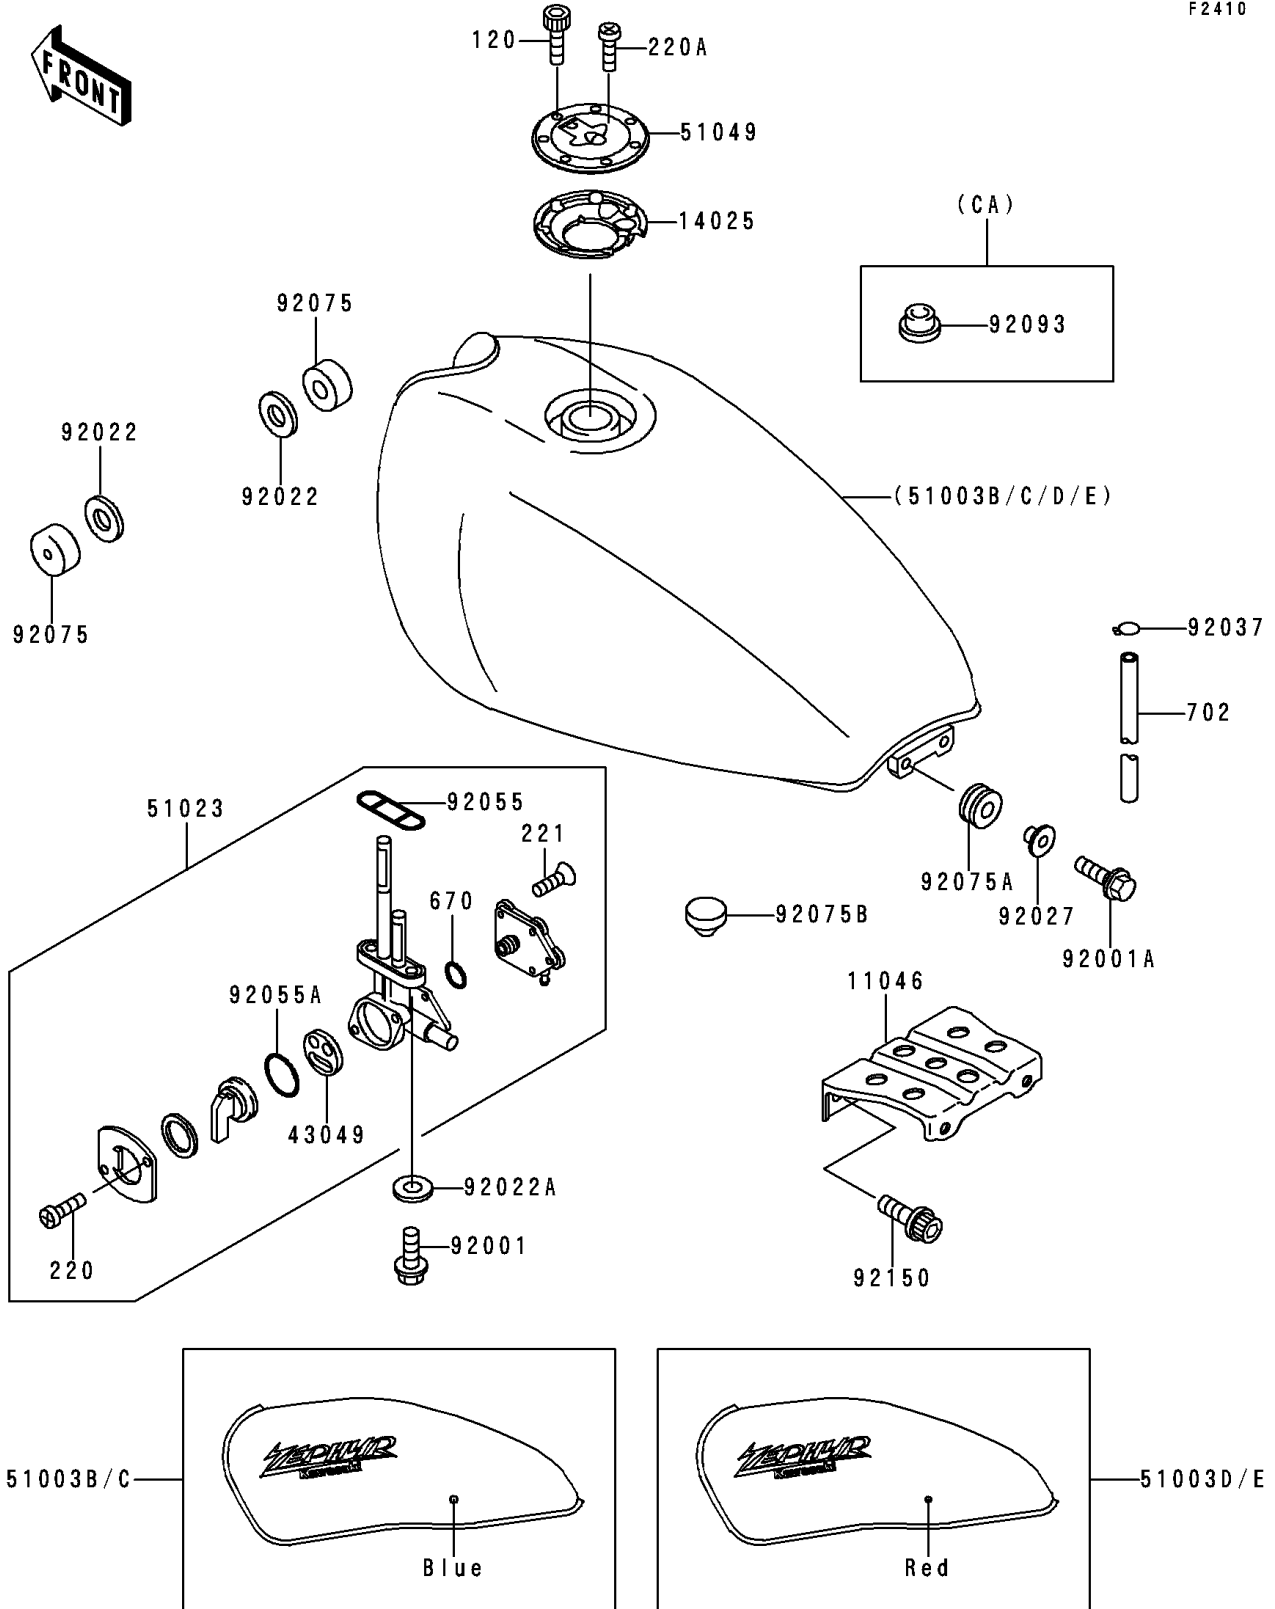

1991 Zephyr PARTS DIAGRAM

Fuel Tank(ZR550-B1/B2)

F2410

1991 Zephyr PARTS LIST

Fuel Tank(ZR550-B1/B2)

ITEM NAME	PART NUMBER	QUANTITY
BOLT-SOCKET (Ref # 120)	120S0512	7
BRACKET,FUEL TANK (Ref # 11046)	11046-1789	1
COVER,TANK CAP (Ref # 14025)	14025-1913	1
PACKING,TAP VALVE (Ref # 43049)	43049-1066	1
TANK-COMP-FUEL,C.A.BLUE (Ref # 51003B)	51003-5175-FC	1
TANK-COMP-FUEL,C.A.BLUE (Ref # 51003C)	51003-5176-FC	1
TANK-COMP-FUEL,C.C.RED (Ref # 51003D)	51003-5177-L1	1
TANK-COMP-FUEL,C.C.RED (Ref # 51003E)	51003-5178-L1	1
TAP-ASSY,FUEL (Ref # 51023)	51023-1166	1
CAP-TANK,FUEL (Ref # 51049)	51049-1091	1
BOLT,6X20 (Ref # 92001)	92001-1091	2
BOLT,6X25 (Ref # 92001A)	92001-1524	2
WASHER,10.5X26X2.3 (Ref # 92022)	92022-044	2
WASHER,6.2X11X1.5 (Ref # 92022A)	92022-183	2
COLLAR,L=13.1 (Ref # 92027)	92027-251	2
CLAMP (Ref # 92037)	92037-1712	1
RING-O,FUEL TAP PACKING (Ref # 92055)	92055-1112	1
RING-O,TAP LEVER (Ref # 92055A)	92055-1419	1
DAMPER,FUEL TANK (Ref # 92075)	92075-125	2
DAMPER (Ref # 92075A)	92075-1690	2
DAMPER (Ref # 92075B)	92075-1737	2
SEAL,FUEL TANK CAP (Ref # 92093)	92093-1030	1
BOLT,SOCKET,8X20 (Ref # 92150)	92150-1155	2
SCREW-PAN-CROS (Ref # 220)	220B0308	2
SCREW-PAN-CROS (Ref # 220A)	220C0508	1
SCREW-CSK-CROS,4X14 (Ref # 221)	221B0414	5
O RING,4MM (Ref # 670)	670B1504	1
TUBE-RUBBER,7X10X600 (Ref # 702)	702A07600	1