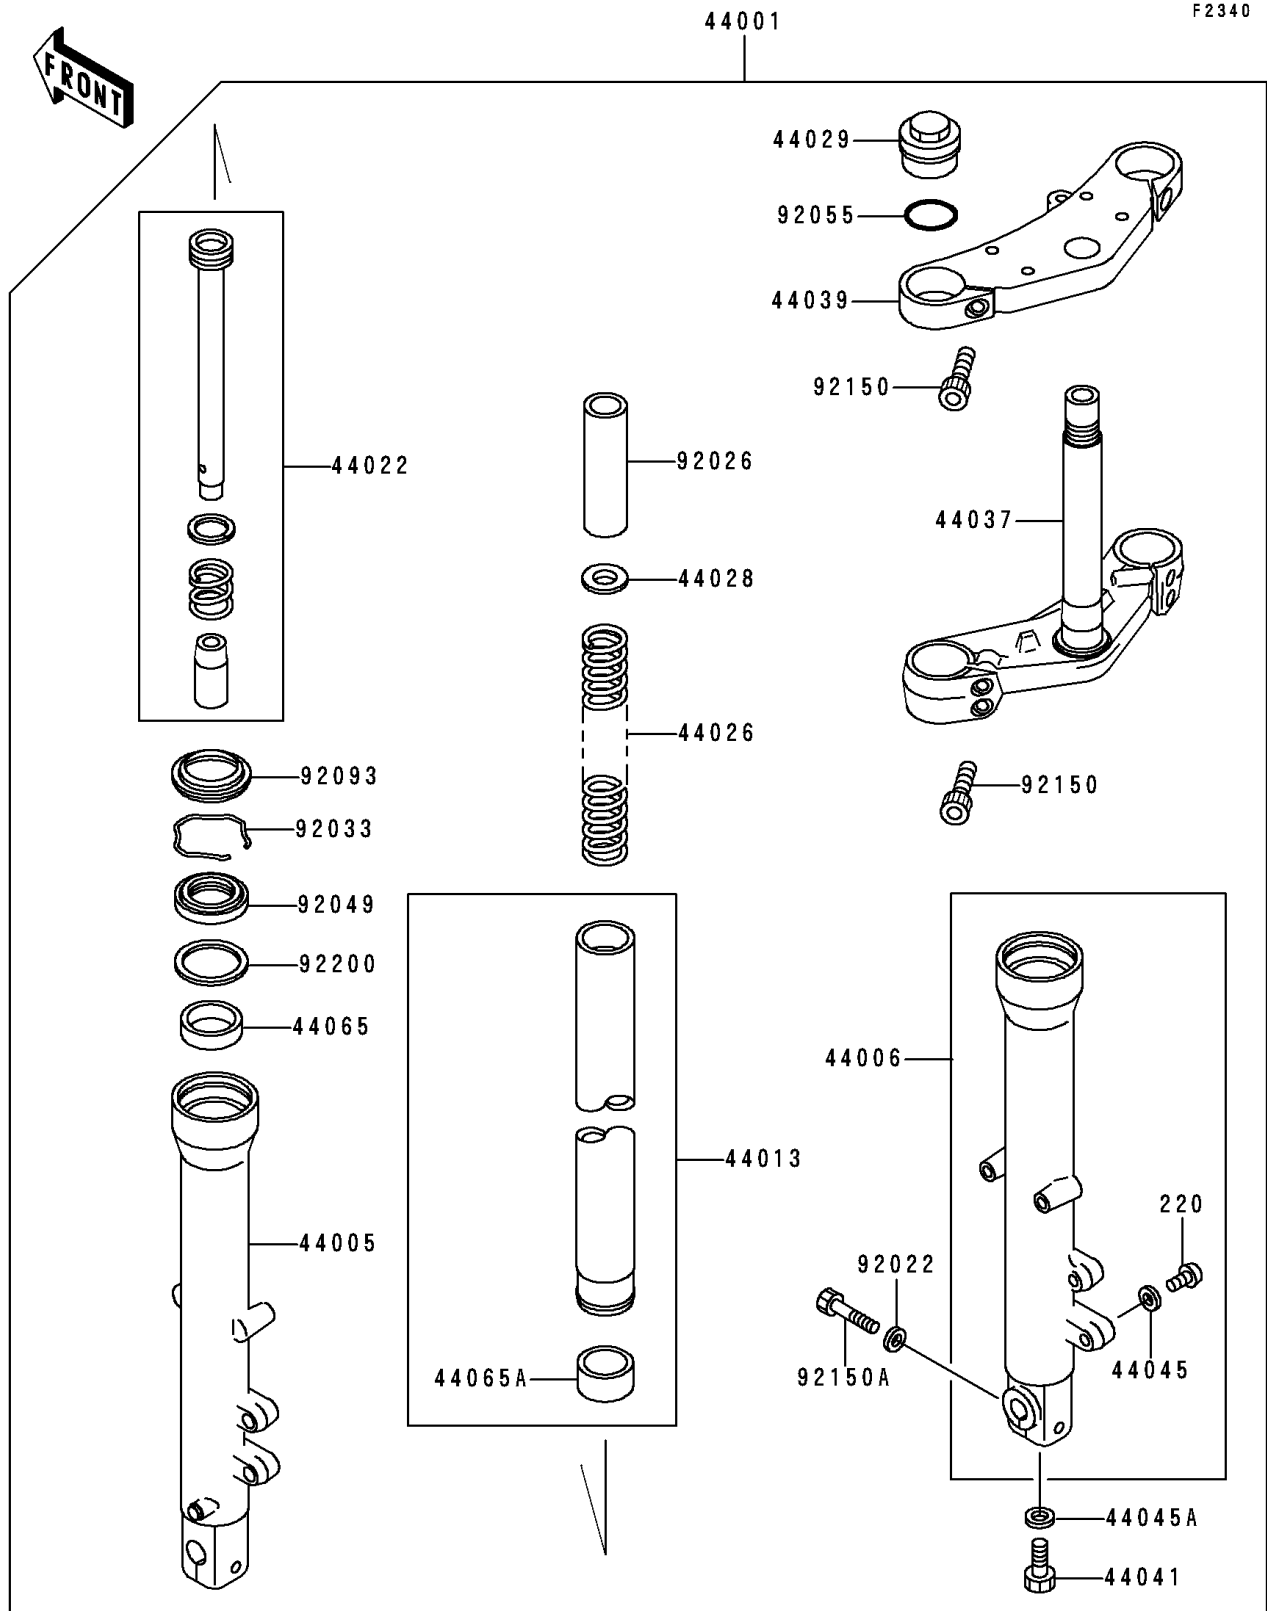

1991 Zephyr PARTS DIAGRAM

Front Fork

1991 Zephyr PARTS LIST

Front Fork

| ITEM NAME | PART NUMBER | QUANTITY |
|--|-------------|----------|
| SCREW-PAN-CROS (Ref # 220) | 220B0408 | 2 |
| FORK-FRONT (Ref # 44001) | 44001-1801 | 1 |
| PIPE-LEFT FORK OUTER (Ref # 44005) | 44005-1296 | 1 |
| PIPE-RIGHT FORK OUTER (Ref # 44006) | 44006-1293 | 1 |
| PIPE-FORK INNER (Ref # 44013) | 44013-1301 | 2 |
| CYLINDER-FORK (Ref # 44022) | 44022-1245 | 2 |
| SPRING-FRONT FORK (Ref # 44026) | 44026-1474 | 2 |
| GUIDE-FORK SPRING (Ref # 44028) | 44028-1059 | 2 |
| SEAT-FORK SPRING (Ref # 44029) | 44029-1140 | 2 |
| HOLDER-FORK UNDER (Ref # 44037) | 44037-1259 | 1 |
| HOLDER-FORK UPPER (Ref # 44039) | 44039-1216 | 1 |
| BOLT,SOCKET,FORK CYLINDER (Ref # 44041) | 44041-040 | 2 |
| GASKET,FORK DRAIN PLUG (Ref # 44045) | 44045-002 | 2 |
| GASKET (Ref # 44045A) | 44045-057 | 2 |
| BUSHING-FRONT FORK,FORK OUTER (Ref # 44065) | 44065-1093 | 2 |
| BUSHING-FRONT FORK,INNER PIPE (Ref # 44065A) | 44065-1094 | 2 |
| WASHER (Ref # 92022) | 92022-1598 | 2 |
| SPACER (Ref # 92026) | 92026-1379 | 2 |
| RING-SNAP (Ref # 92033) | 92033-1036 | 2 |
| SEAL-OIL,FORK OUTER TUBE (Ref # 92049) | 92049-1343 | 2 |
| RING-O,FORK TOP CAP (Ref # 92055) | 92055-1050 | 2 |
| SEAL,FORK OUTER TUBE (Ref # 92093) | 92093-1288 | 2 |
| BOLT,SOCKET,8X25 (Ref # 92150) | 92150-1172 | 6 |
| BOLT,SOCKET,8X40 (Ref # 92150A) | 92150-1194 | 2 |
| WASHER (Ref # 92200) | 92200-1029 | 2 |