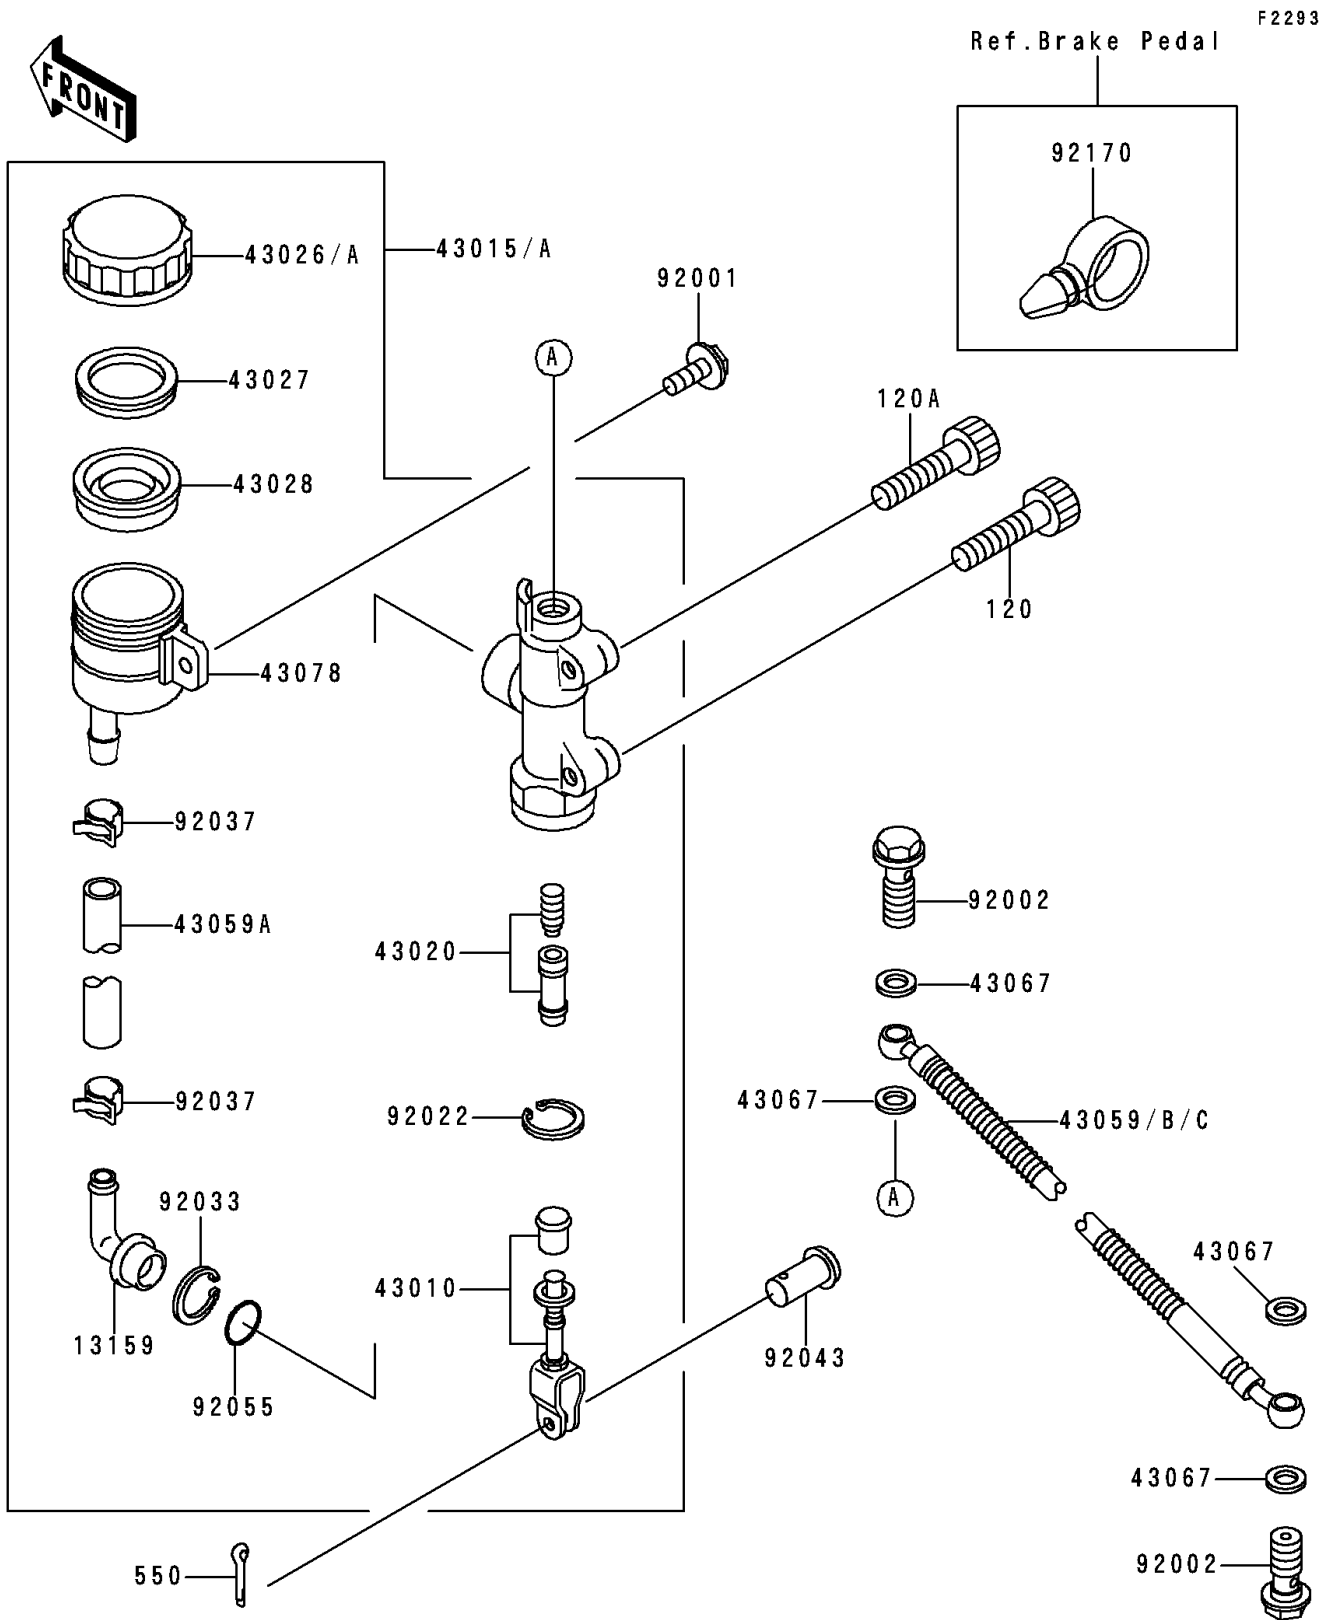

1991 Zephyr PARTS DIAGRAM

Rear Master Cylinder

1991 Zephyr PARTS LIST

Rear Master Cylinder

ITEM NAME	PART NUMBER	QUANTITY
BOLT-SOCKET,8X35,BLACK (Ref # 120)	120S0835	1
BOLT-SOCKET,8X40,BLACK (Ref # 120A)	120S0840	1
PIN-COTTER,2.0X15 (Ref # 550)	550D2015	1
CONNECTOR,RR MASTER CYLINDER (Ref # 13159)	13159-1052	1
ROD-ASSY-BRAKE (Ref # 43010)	43010-1055	1
CYLINDER-ASSY-MASTER,RR (Ref # 43015)	43015-1405	1
PISTON-COMP-BRAKE (Ref # 43020)	43020-1073	1
CAP-BRAKE (Ref # 43026A)	43026-1054	1
PLATE-DIAPHRAGM (Ref # 43027)	43027-1051	1
DIAPHRAGM,MASTER CYLINDER (Ref # 43028)	43028-1057	1
HOSE-BRAKE,RR MASTER CYLINDER (Ref # 43059A)	43059-1566	1
HOSE-BRAKE,RR (Ref # 43059B)	43059-1615	1
WASHER,10.5X15X1.5 (Ref # 43067)	43067-001	4
RESERVOIR,RR MASTER CYLINDER (Ref # 43078)	43078-1082	1
BOLT,W/P,6X16 (Ref # 92001)	92001-1860	1
BOLT,OIL,L=23 (Ref # 92002)	92002-1888	2
WASHER,CIRCRIP (Ref # 92022)	92022-1601	1
RING-SNAP,20.5MM (Ref # 92033)	92033-1186	1
CLAMP,BRAKE HOSE (Ref # 92037)	92037-1547	2
PIN,8X27.5 (Ref # 92043)	92043-1435	1
RING-O,MASTER CYLINDER (Ref # 92055)	92055-1251	1
CLAMP,HOSE (Ref # 92170)	92170-1067	1