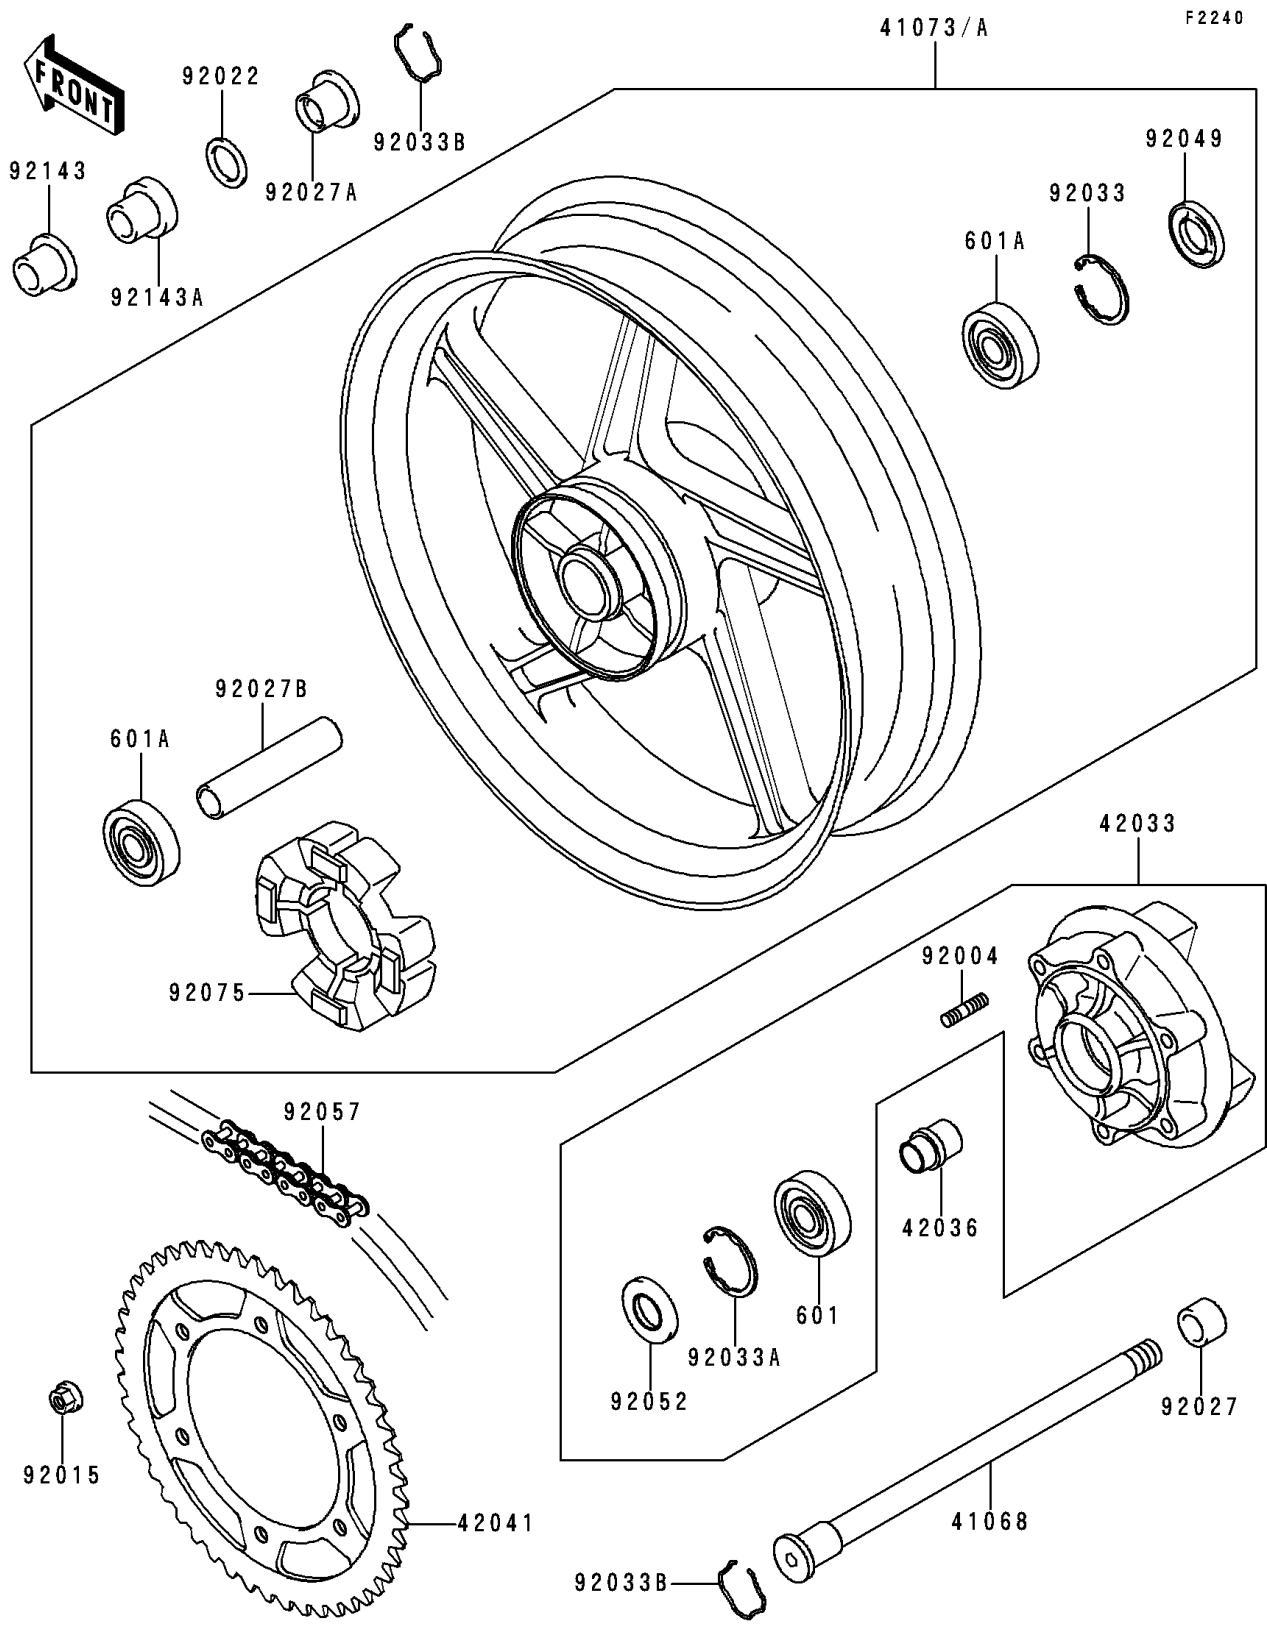

1991 Zephyr PARTS DIAGRAM

Rear Hub

1991 Zephyr PARTS LIST

Rear Hub

ITEM NAME	PART NUMBER	QUANTITY
BEARING-BALL,#6205G (Ref # 601)	601B6205G	1
BEARING-BALL,#6303ZZC3 (Ref # 601A)	601B6303ZZ	2
AXLE,RR (Ref # 41068)	41068-1292	1
WHEEL-ASSY,RR,C.GRAY+CLEAR (Ref # 41073A)	41073-1492-JD	1
COUPLING-ASSY,RR HUB (Ref # 42033)	42033-1114	1
SLEEVE,RR HUB,L=26 (Ref # 42036)	42036-1149	1
SPROCKET-HUB,41T (Ref # 42041)	42041-1354	1
STUD,10X24 (Ref # 92004)	92004-1146	6
NUT,10MM (Ref # 92015)	92015-1720	6
WASHER,23X32X2.3 (Ref # 92022)	92022-1618	1
COLLAR,L=21 (Ref # 92027)	92027-1661	1
COLLAR,RR AXLE,L=28 (Ref # 92027A)	92027-1810	1
COLLAR,L=106 (Ref # 92027B)	92027-1876	1
RING-SNAP,47MM (Ref # 92033)	92033-1042	1
RING-SNAP,52MM (Ref # 92033A)	92033-1043	1
RING-SNAP,RR AXLE (Ref # 92033B)	92033-1156	2
SEAL-OIL,BJN28475 (Ref # 92049)	92049-1056	1
SEAL-OIL,TWC35527 (Ref # 92052)	92052-006	1
CHAIN,DRIVE,EK520MV-O2X108L (Ref # 92057)	92057-1324	1
DAMPER,SHOCK,RR HUB (Ref # 92075)	92075-1687	1
COLLAR,RR AXLE,L=26 (Ref # 92143)	92143-1210	1
COLLAR,SPROCKT (Ref # 92143A)	92143-1348	1