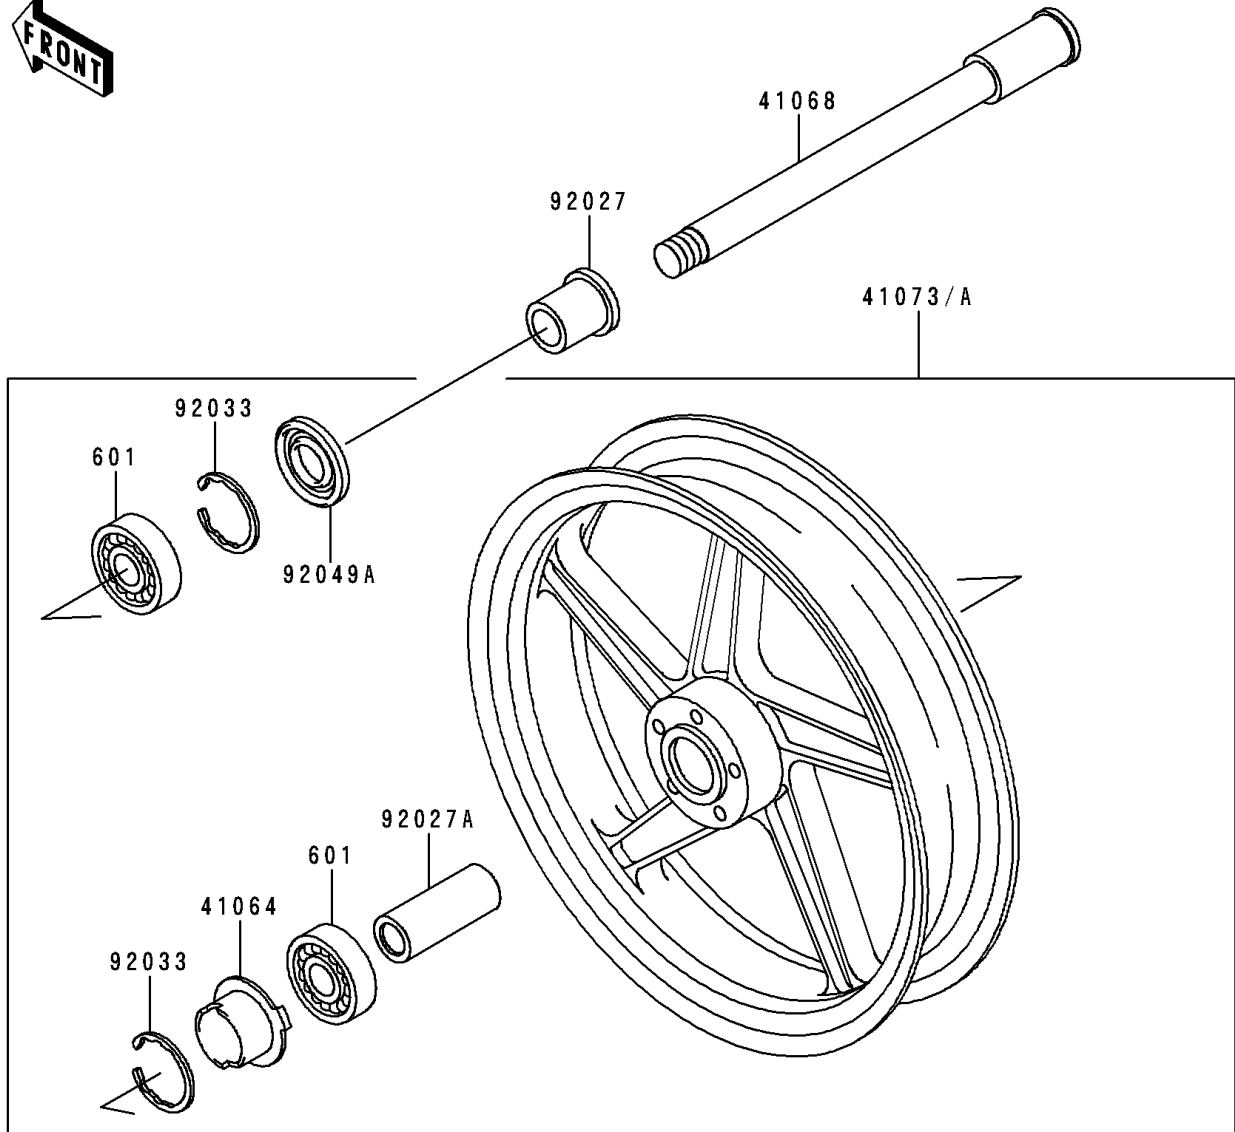

# 1991 Zephyr PARTS DIAGRAM

Front Hub

F2230

# 1991 Zephyr PARTS LIST

## Front Hub

ITEM NAME	PART NUMBER	QUANTITY
BEARING-BALL,#6302UG (Ref # 601)	601B6302UG	2
GEAR-METER SCREW,24T (Ref # 41060)	41060-1025	1
GEAR-METER SCREW,9T (Ref # 41060A)	41060-1035	1
WASHER,5.1X9X0.4 (Ref # 41063)	41063-001	2
RECEIVER-SPEEDOMETER (Ref # 41064)	41064-1006	1
AXLE,FR (Ref # 41068)	41068-1164	1
WHEEL-ASSY,FR,C.GRAY+CLEAR (Ref # 41073A)	41073-1491-JD	1
CASE-ASSY-METER GEAR (Ref # 41078)	41078-1057	1
PIN,SPRING (Ref # 41082)	41082-001	1
COLLAR,L=30 (Ref # 92027)	92027-1225	1
COLLAR,L=71 (Ref # 92027A)	92027-1725	1
COLLAR,FR AXLE,L=36.5 (Ref # 92027B)	92027-1726	1
RING-SNAP,42MM (Ref # 92033)	92033-1041	2
SEAL-OIL,BJN30427-C3 (Ref # 92049)	92049-1057	1
SEAL-OIL,BJN22425 (Ref # 92049A)	92049-1058	1
BUSHING-METER GEAR (Ref # 92087)	92087-1002	1