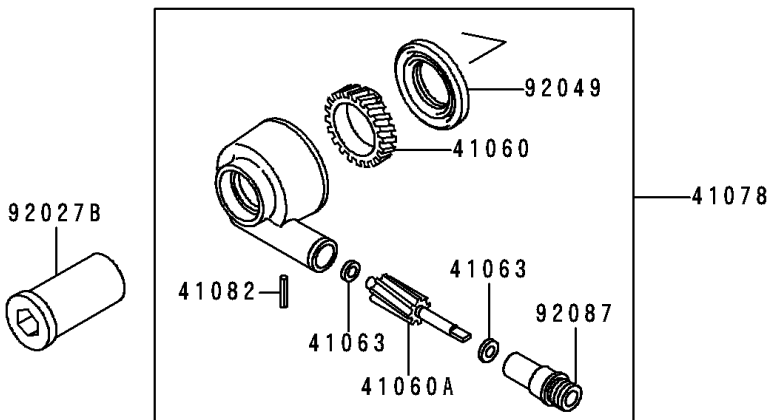

# 1991 Zephyr PARTS DIAGRAM

Front Hub

F2230

# 1991 Zephyr PARTS LIST

## Front Hub

ITEM NAME	PART NUMBER	QUANTITY
BEARING-BALL,#6302UG (Ref # 601)	601B6302UG	2
GEAR-METER SCREW,24T (Ref # 41060)	41060-1025	1
GEAR-METER SCREW,9T (Ref # 41060A)	41060-1035	1
WASHER,5.1X9X0.4 (Ref # 41063)	41063-001	2
RECEIVER-SPEEDOMETER (Ref # 41064)	41064-1006	1
AXLE,FR (Ref # 41068)	41068-1164	1
WHEEL-ASSY,FR,C.GRAY+CLEAR (Ref # 41073A)	41073-1491-JD	1
CASE-ASSY-METER GEAR (Ref # 41078)	41078-1057	1
PIN,SPRING (Ref # 41082)	41082-001	1
COLLAR,L=30 (Ref # 92027)	92027-1225	1
COLLAR,L=71 (Ref # 92027A)	92027-1725	1
COLLAR,FR AXLE,L=36.5 (Ref # 92027B)	92027-1726	1
RING-SNAP,42MM (Ref # 92033)	92033-1041	2
SEAL-OIL,BJN30427-C3 (Ref # 92049)	92049-1057	1
SEAL-OIL,BJN22425 (Ref # 92049A)	92049-1058	1
BUSHING-METER GEAR (Ref # 92087)	92087-1002	1