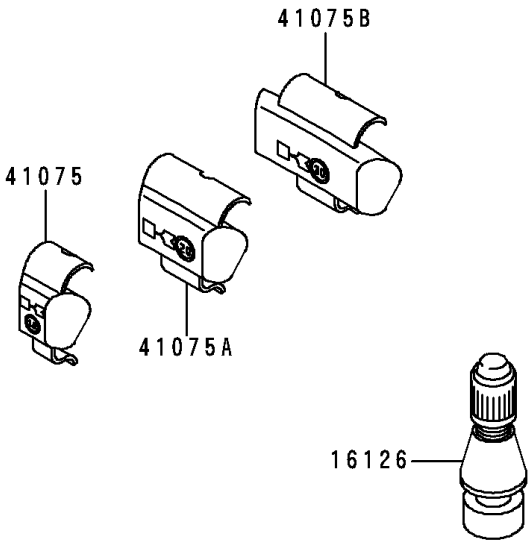

1991 Zephyr PARTS DIAGRAM

Tire

F2210

1991 Zephyr PARTS LIST

Tire

ITEM NAME	PART NUMBER	QUANTITY
VALVE,TIRE (Ref # 16126)	16126-1140	2
TIRE,FR,110/80-17 57H,G547E(BS (Ref # 41002)	41002-1834	1
TIRE,RR,140/70-18 67H,G548F(BS (Ref # 41002A)	41002-1835	1
BALANCER-WHEEL,10G,SILVER (Ref # 41075)	41075-1014	AR
BALANCER-WHEEL,20G,SILVER (Ref # 41075A)	41075-1015	AR
BALANCER-WHEEL,30G,SILVER (Ref # 41075B)	41075-1016	AR