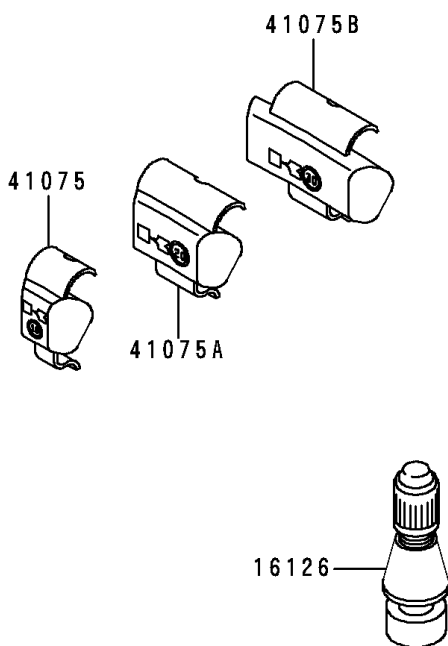

1991 Zephyr PARTS DIAGRAM

Tire

F2210

1991 Zephyr PARTS LIST

Tire

ITEM NAME	PART NUMBER	QUANTITY
VALVE,TIRE (Ref # 16126)	16126-1140	2
TIRE,FR,110/80-17 57H,G547E(BS (Ref # 41002)	41002-1834	1
TIRE,RR,140/70-18 67H,G548F(BS (Ref # 41002A)	41002-1835	1
BALANCER-WHEEL,10G,SILVER (Ref # 41075)	41075-1014	AR
BALANCER-WHEEL,20G,SILVER (Ref # 41075A)	41075-1015	AR
BALANCER-WHEEL,30G,SILVER (Ref # 41075B)	41075-1016	AR