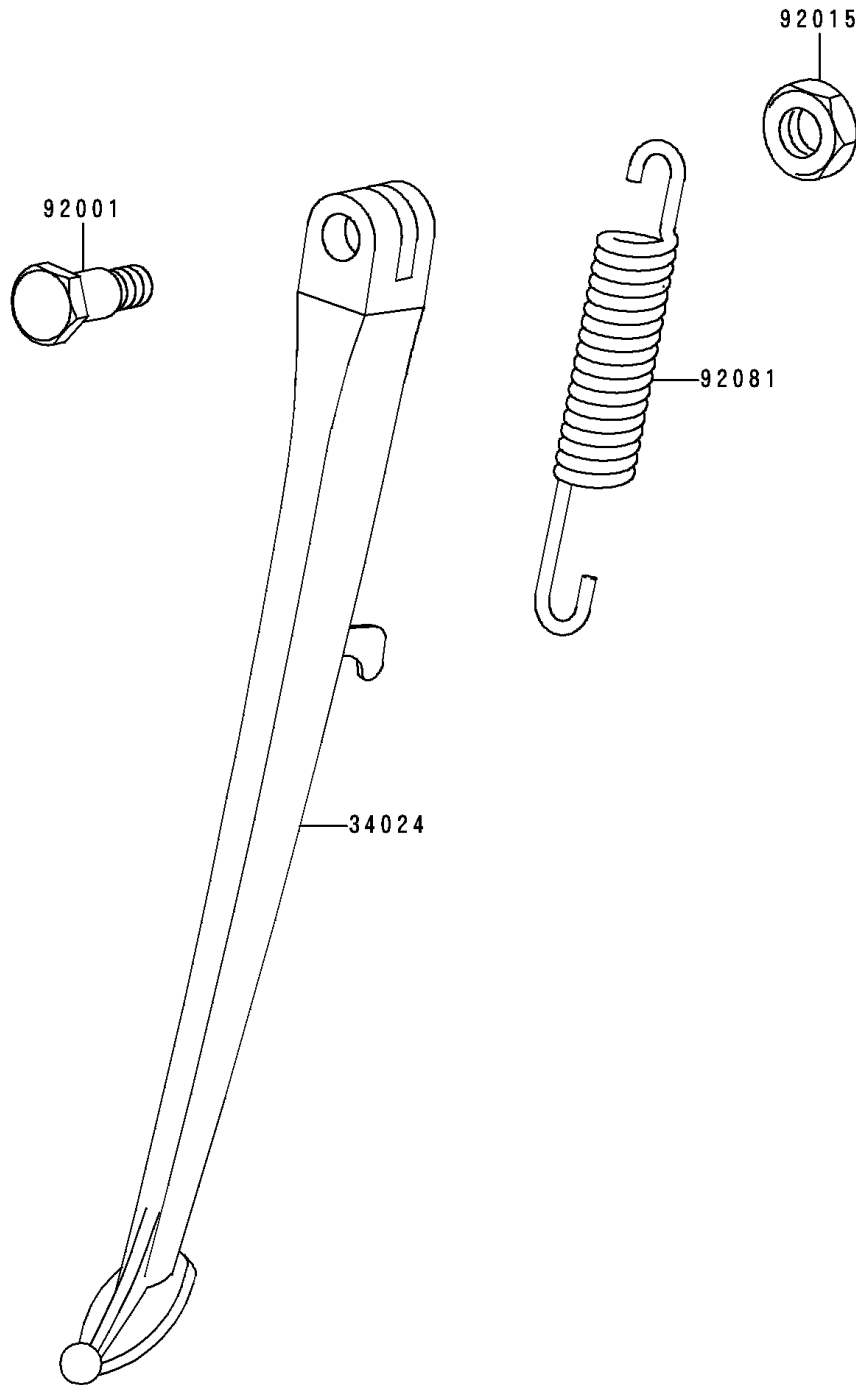

# 1991 Zephyr PARTS DIAGRAM

Stand

F2190

# 1991 Zephyr PARTS LIST

## Stand

ITEM NAME	PART NUMBER	QUANTITY
STAND-SIDE,C.GRAY (Ref # 34024)	34024-1265-EZ	1
BOLT,SIDE STAND (Ref # 92001)	92001-1788	1
NUT,LOCK,10MM,BLACK (Ref # 92015)	92015-1188	1
SPRING,SIDE STAND (Ref # 92081)	92081-1727	1