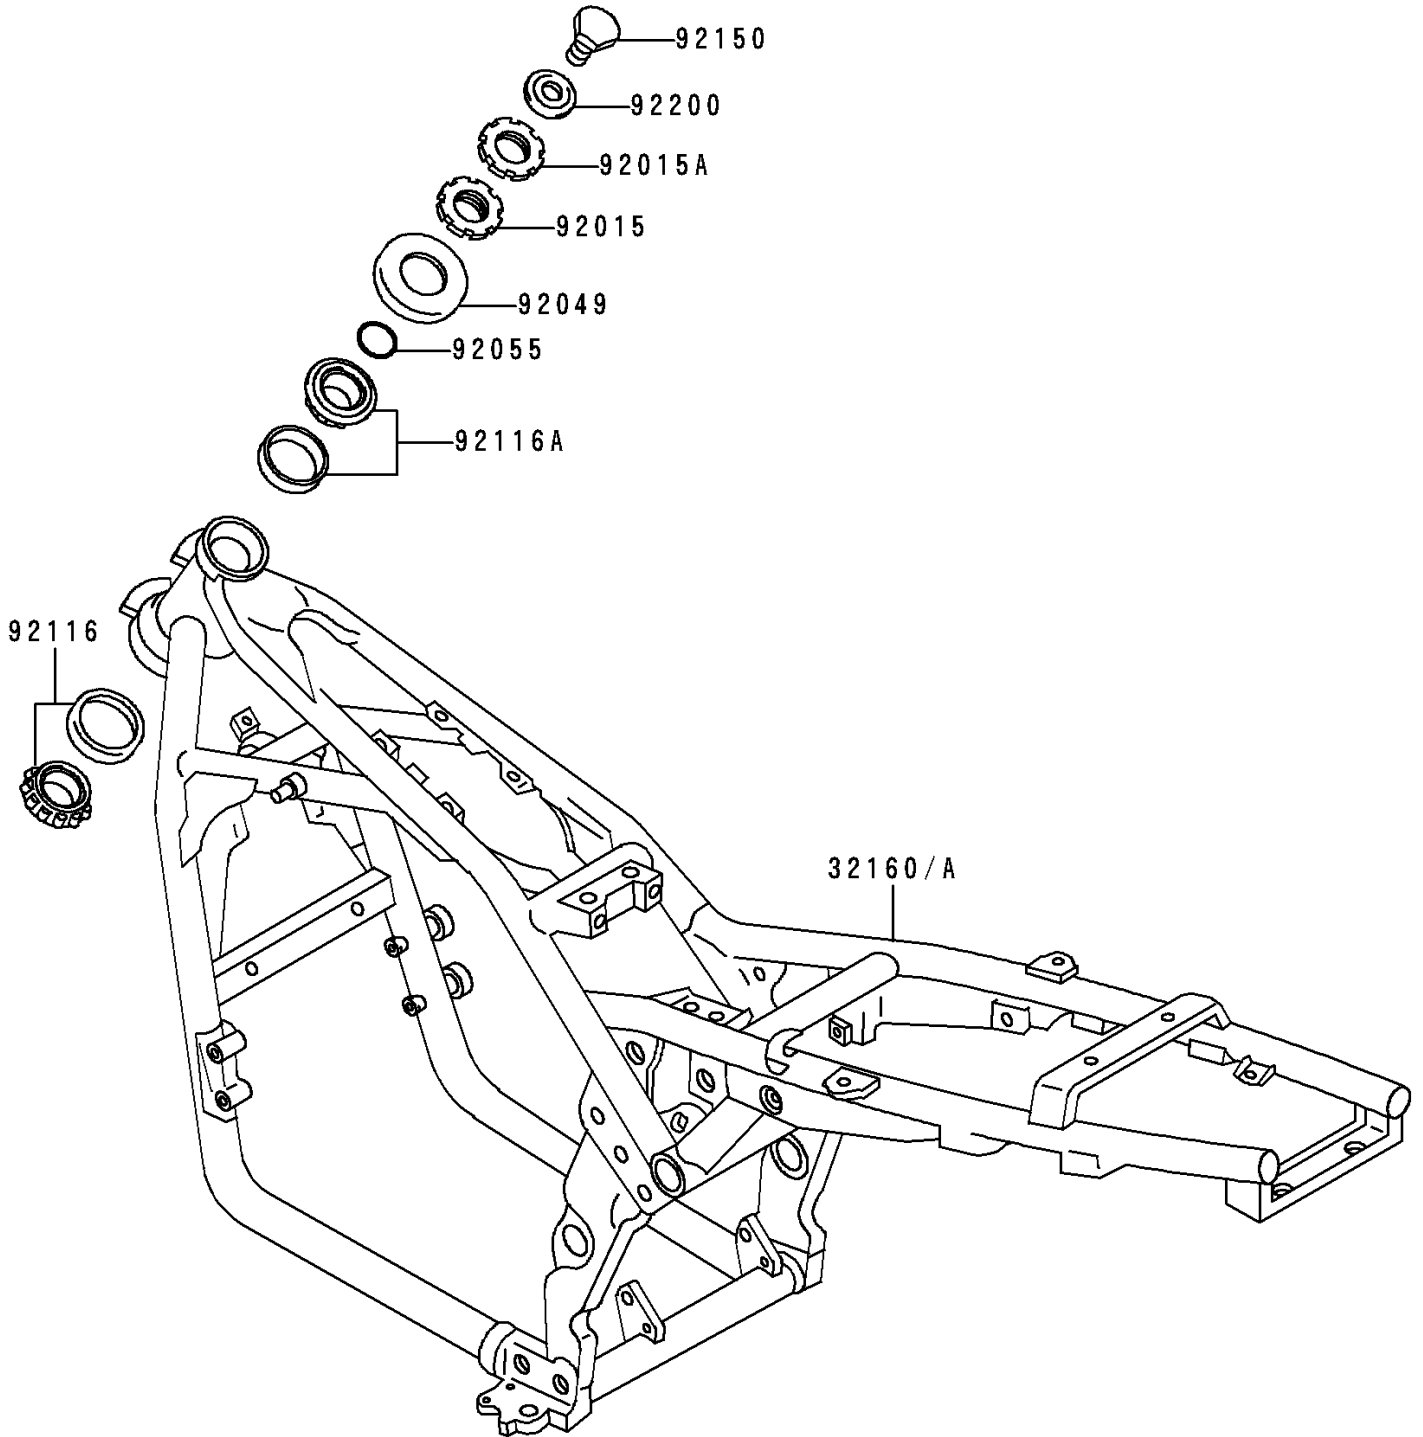

# 1991 Zephyr PARTS DIAGRAM

Frame

F2120

## 1991 Zephyr PARTS LIST

### Frame

ITEM NAME	PART NUMBER	QUANTITY
FRAME-COMP,C.GRAY (Ref # 32160A)	32160-1173-EZ	1
NUT,25MM (Ref # 92015)	92015-1803	1
NUT,25MM (Ref # 92015A)	92015-1810	1
SEAL-OIL,STEERING STEM (Ref # 92049)	92049-1214	1
RING-O,ID=24.5 (Ref # 92055)	92055-1459	1
BEARING-ROLLER,HR320/28XJ (Ref # 92116)	92116-1009	1
BEARING-ROLLER,HI-CAP32005JR-1 (Ref # 92116A)	92116-1056	1
BOLT,14X25 (Ref # 92150)	92150-1672	1
WASHER (Ref # 92200)	92200-1140	1