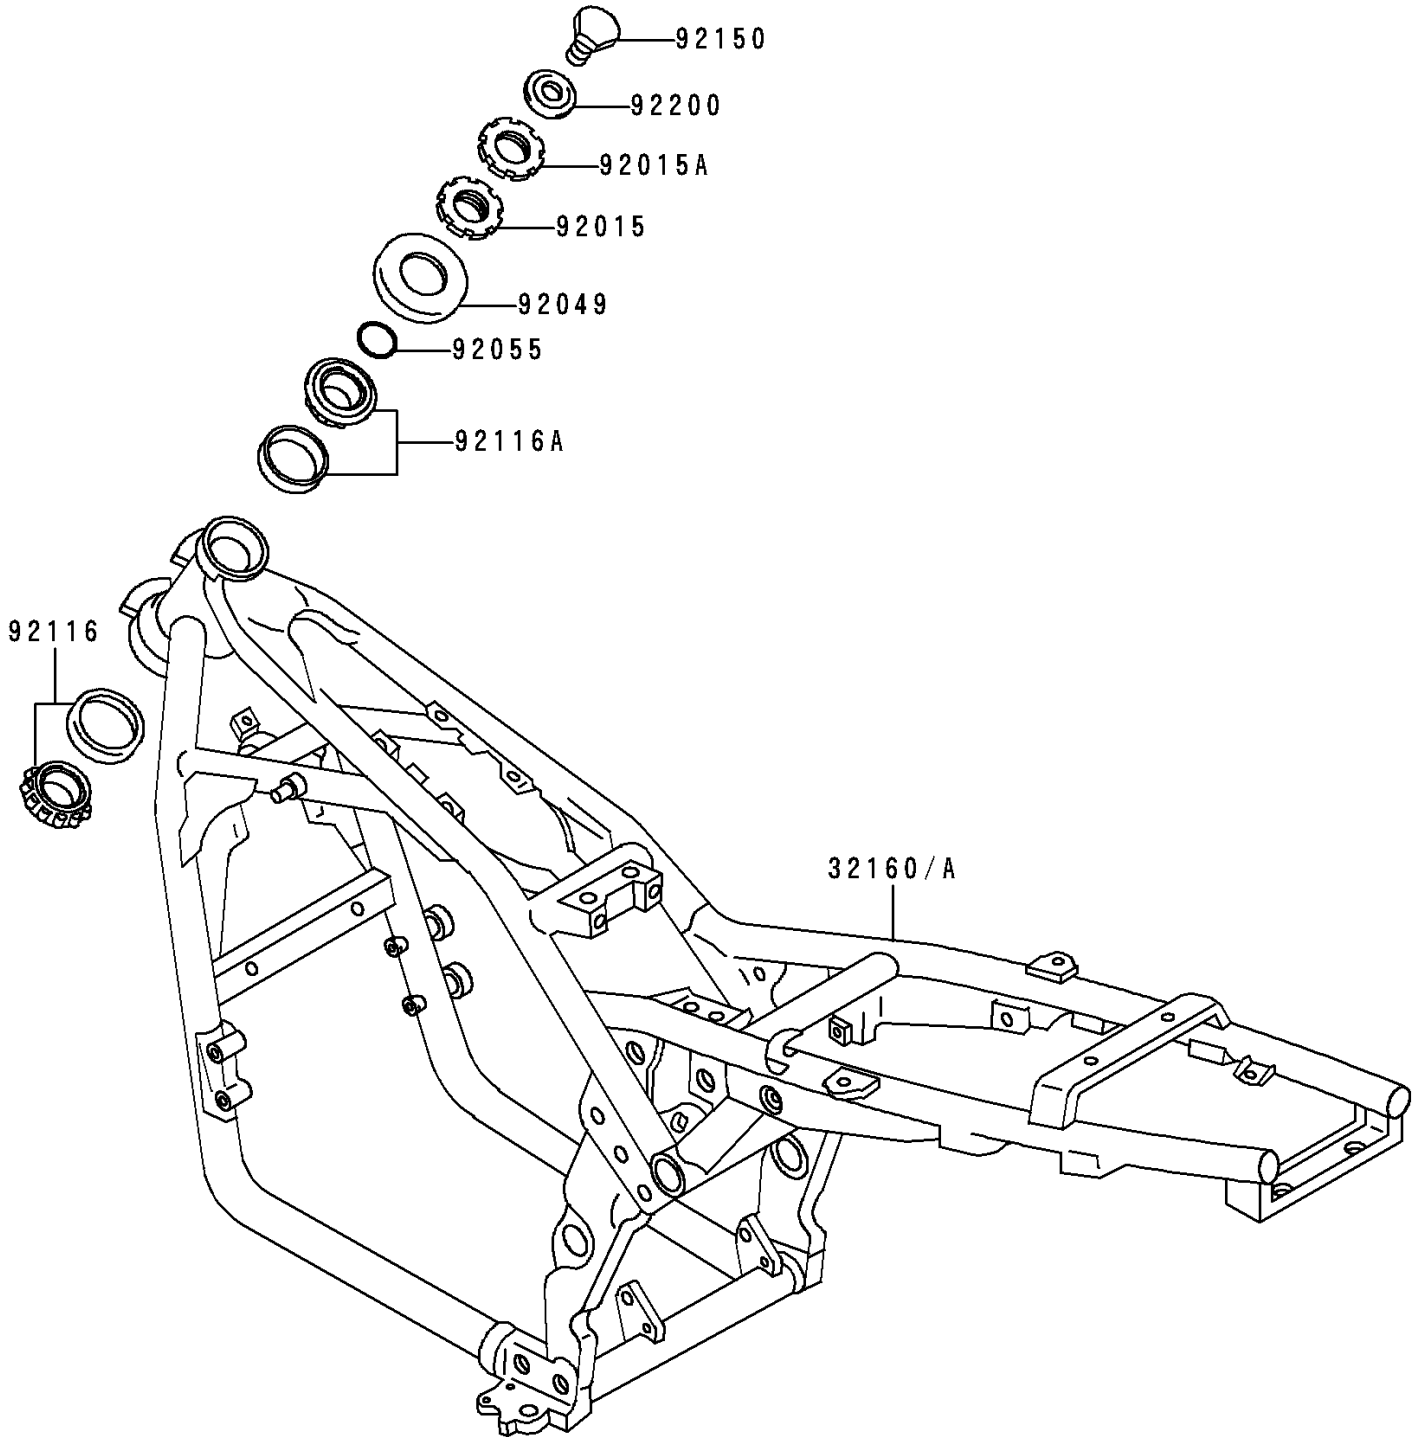

1991 Zephyr PARTS DIAGRAM

Frame

F2120

1991 Zephyr PARTS LIST

Frame

| ITEM NAME | PART NUMBER | QUANTITY |
|---|---------------|----------|
| FRAME-COMP,C.GRAY (Ref # 32160A) | 32160-1173-EZ | 1 |
| NUT,25MM (Ref # 92015) | 92015-1803 | 1 |
| NUT,25MM (Ref # 92015A) | 92015-1810 | 1 |
| SEAL-OIL,STEERING STEM (Ref # 92049) | 92049-1214 | 1 |
| RING-O,ID=24.5 (Ref # 92055) | 92055-1459 | 1 |
| BEARING-ROLLER,HR320/28XJ (Ref # 92116) | 92116-1009 | 1 |
| BEARING-ROLLER,HI-CAP32005JR-1 (Ref # 92116A) | 92116-1056 | 1 |
| BOLT,14X25 (Ref # 92150) | 92150-1672 | 1 |
| WASHER (Ref # 92200) | 92200-1140 | 1 |