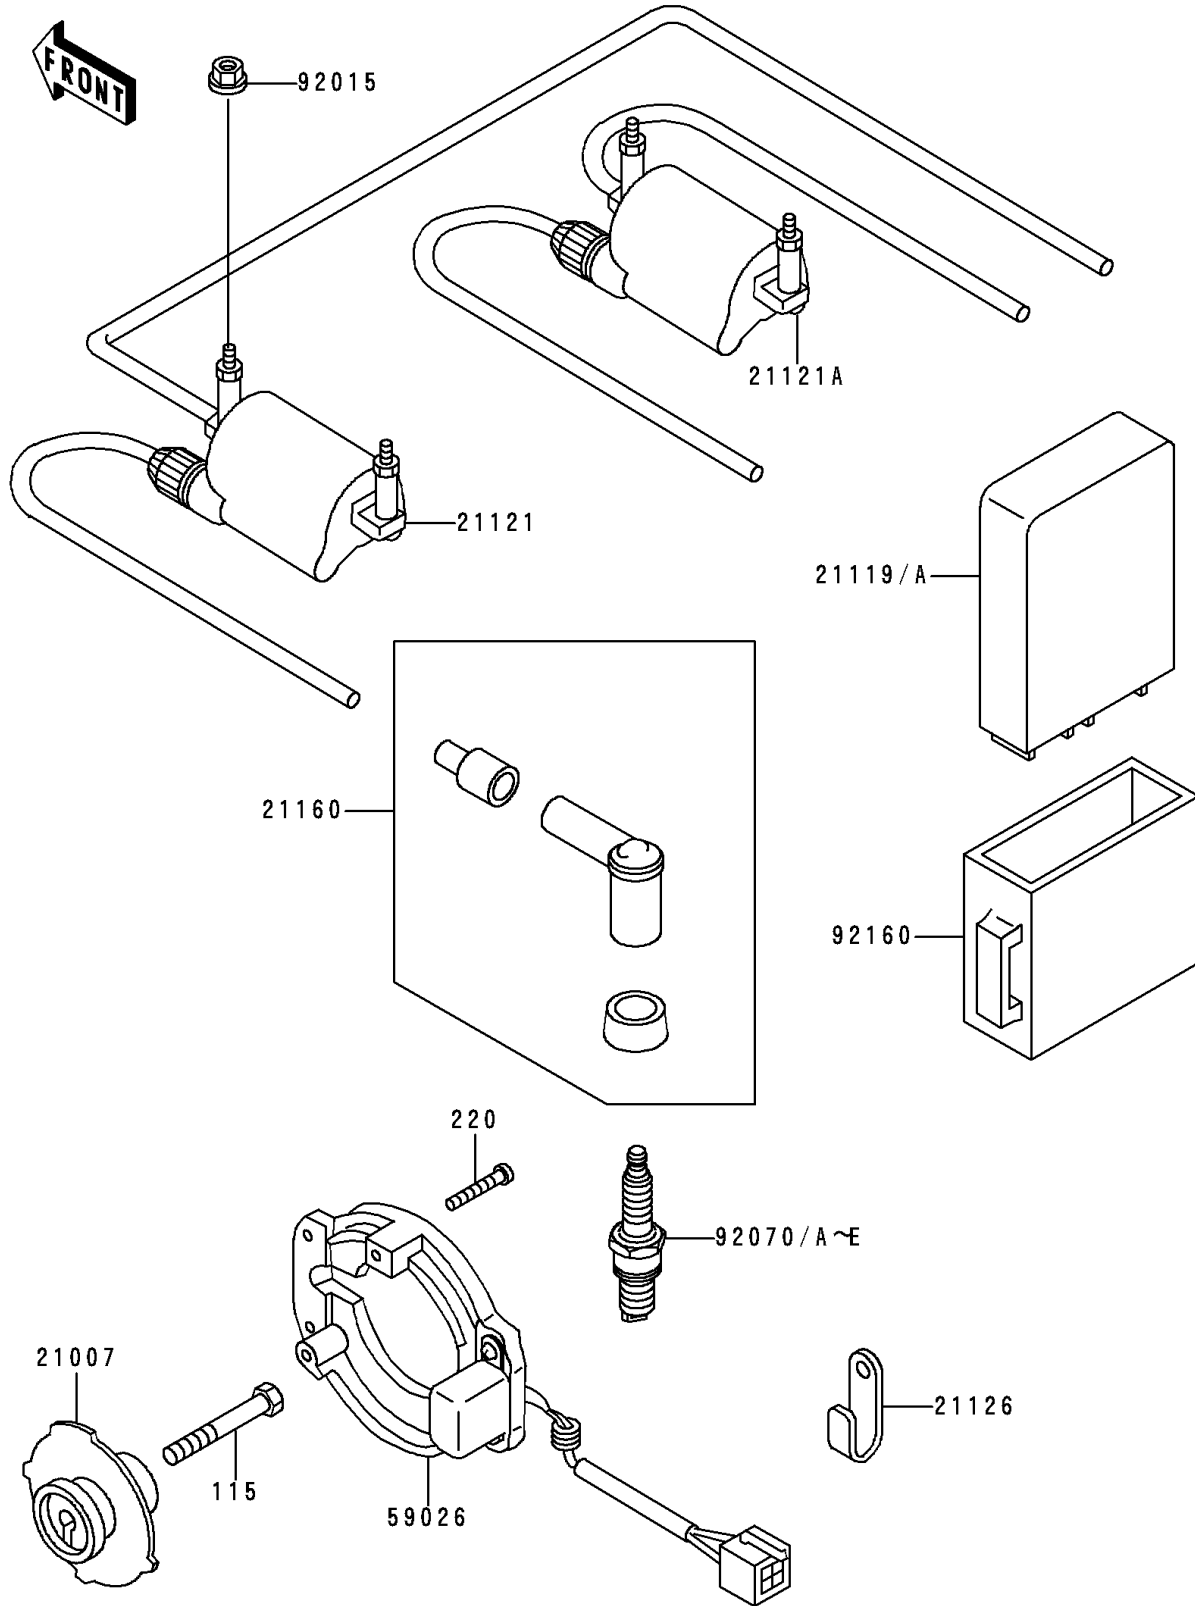

1991 Zephyr PARTS DIAGRAM

Ignition Coil

E1830

1991 Zephyr PARTS LIST

Ignition Coil

ITEM NAME	PART NUMBER	QUANTITY
BOLT-SMALL-UPSET (Ref # 115)	115G0845	1
SCREW-PAN-CROS,5X25 (Ref # 220)	220B0525	3
ROTOR,PULSING (Ref # 21007)	21007-1193	1
IGNITER (Ref # 21119)	21119-1277	1
COIL-IGNITION,#1 (Ref # 21121)	21121-1177	1
COIL-IGNITION,#2 (Ref # 21121A)	21121-1178	1
CLAMP,WIRING HARNESS (Ref # 21126)	21126-008	3
CAP-ASSY-PLUG (Ref # 21160)	21160-1085	4
COIL-PULSING (Ref # 59026)	59026-1108	1
NUT,FLANGED,6MM (Ref # 92015)	92015-1193	4
PLUG-SPARK,D8EA(NGK) (Ref # 92070)	92070-1011	4
PLUG-SPARK,X24ES-U(ND) (Ref # 92070A)		4
PLUG-SPARK,D9EA(NGK) (Ref # 92070B)	92070-1034	4
PLUG-SPARK,X27ES-U(ND) (Ref # 92070C)		4
PLUG-SPARK,X27ESR-U(ND) (Ref # 92070D)		4
PLUG-SPARK,DR9EA(NGK) (Ref # 92070E)	92070-1189	4
DAMPER,IGNITER (Ref # 92160)	92160-1181	1