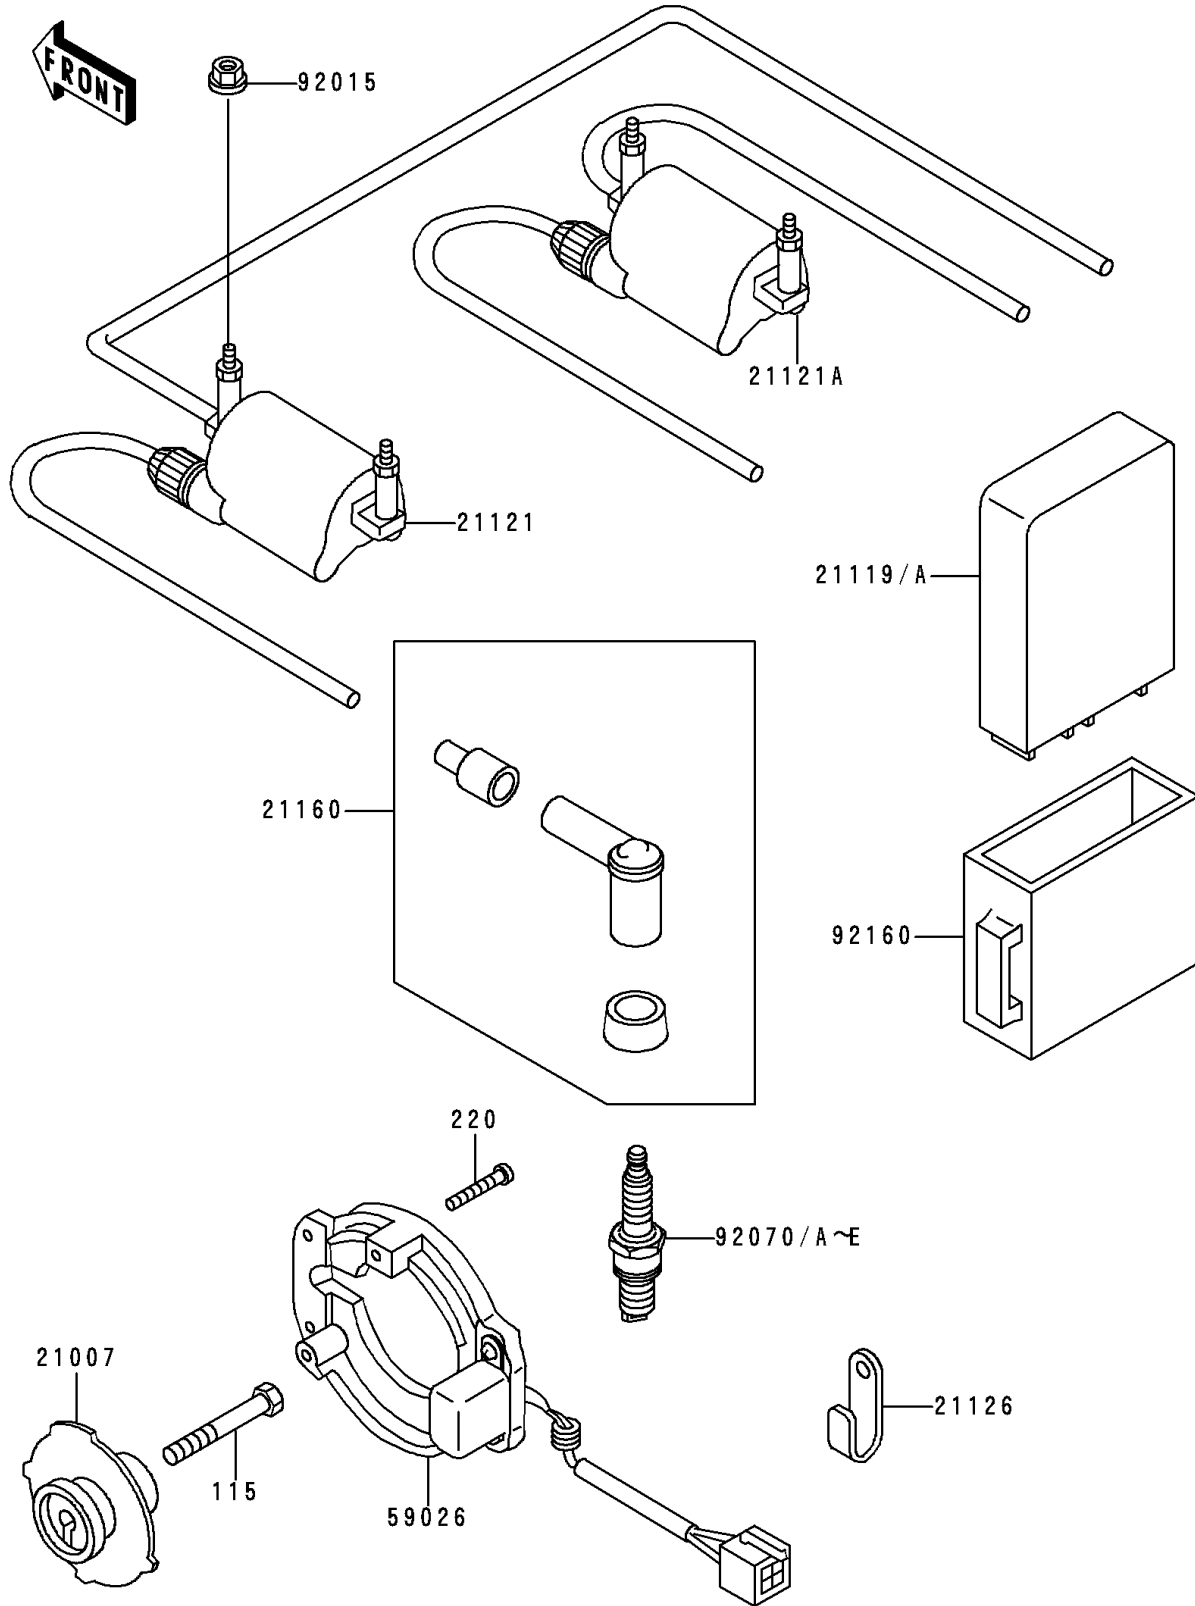

# 1990 Zephyr PARTS DIAGRAM

Ignition Coil

E1830

## 1990 Zephyr PARTS LIST

### Ignition Coil

ITEM NAME	PART NUMBER	QUANTITY
BOLT-SMALL-UPSET (Ref # 115)	115G0845	1
SCREW-PAN-CROS,5X25 (Ref # 220)	220B0525	3
ROTOR,PULSING (Ref # 21007)	21007-1193	1
IGNITER (Ref # 21119)	21119-1277	1
COIL-IGNITION,#1&#4 (Ref # 21121)	21121-1177	1
COIL-IGNITION,#2&#3 (Ref # 21121A)	21121-1178	1
CLAMP,WIRING HARNESS (Ref # 21126)	21126-008	3
CAP-ASSY-PLUG (Ref # 21160)	21160-1085	4
COIL-PULSING (Ref # 59026)	59026-1108	1
NUT,FLANGED,6MM (Ref # 92015)	92015-1193	4
PLUG-SPARK,D8EA(NGK) (Ref # 92070)	92070-1011	4
PLUG-SPARK,X24ES-U(ND) (Ref # 92070A)		4
PLUG-SPARK,D9EA(NGK) (Ref # 92070B)	92070-1034	4
PLUG-SPARK,X27ES-U(ND) (Ref # 92070C)		4
DAMPER,IGNITER (Ref # 92160)	92160-1181	1