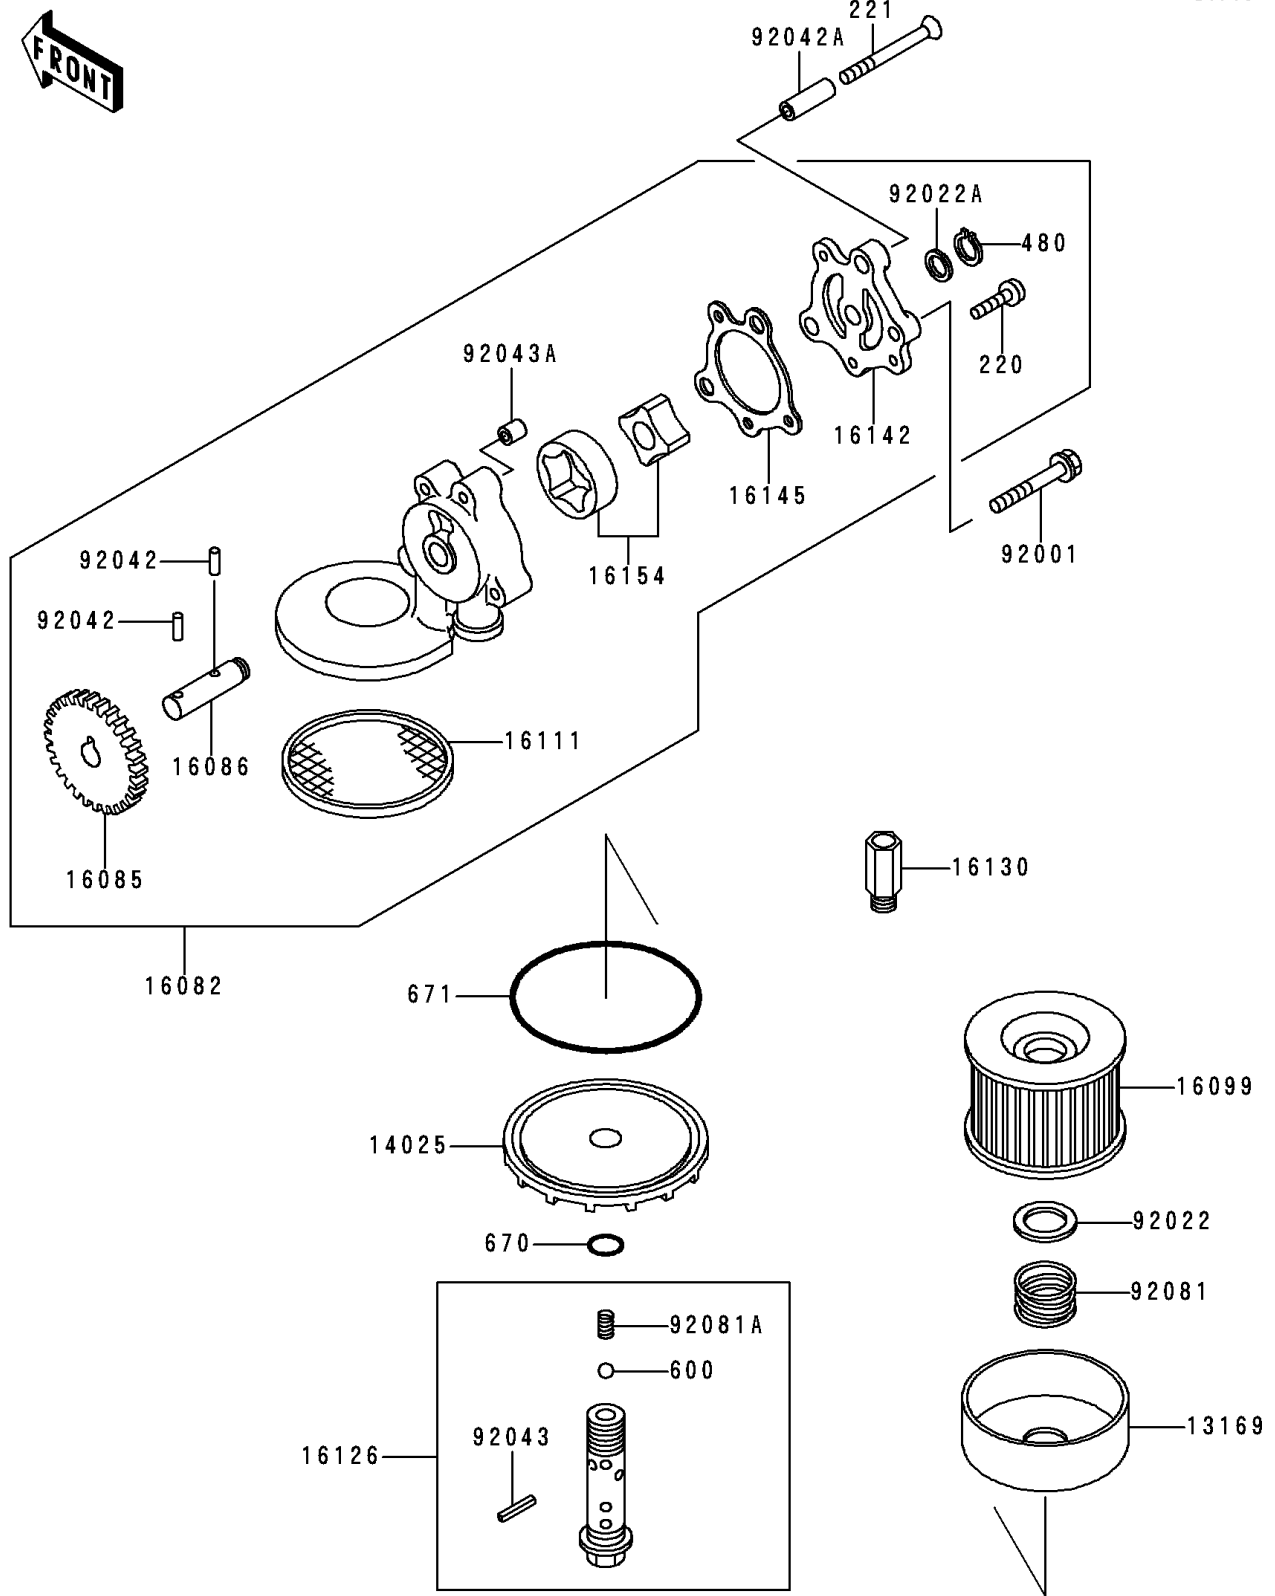

1991 Zephyr PARTS DIAGRAM

Oil Pump

E1710

1991 Zephyr PARTS LIST

Oil Pump

ITEM NAME	PART NUMBER	QUANTITY
SCREW-PAN-CROS,6X18 (Ref # 220)	220B0618	3
SCREW-CSK-CROS,6X55 (Ref # 221)	221B0655	2
CIRCLIP-TYPE-C,11MM (Ref # 480)	480J1100	1
BALL-STEEL,3/8" (Ref # 600)	600A1200	1
O RING,16MM (Ref # 670)	670B2016	1
O RING,90MM (Ref # 671)	671B2590	1
PLATE,OIL FILTER (Ref # 13169)	13169-1110	1
COVER,OIL FILTER,F.BLACK (Ref # 14025)	14025-1422	1
PUMP-ASSY-OIL (Ref # 16082)	16082-064	1
GEAR,OIL PUMP,57T (Ref # 16085)	16085-025	1
SHAFT,OIL PUMP (Ref # 16086)	16086-004	1
ELEMENT-OIL FILTER (Ref # 16099)	16099-003	1
FILTER,OIL PUMP (Ref # 16111)	16111-004	1
VALVE,OIL FILTER (Ref # 16126)	16126-1108	1
VALVE-ASSY-RELIEF (Ref # 16130)	16130-1001	1
COVER-PUMP (Ref # 16142)	16142-005	1
GASKET,OIL PUMP COVER (Ref # 16145)	16145-004	1
ROTOR-PUMP (Ref # 16154)	16154-003	1
BOLT,FLANGED,6X45 (Ref # 92001)	92001-165	1
WASHER,20.5X30X1 (Ref # 92022)	92022-1012	1
WASHER,11.2X15X1 (Ref # 92022A)	92022-311	1
PIN,DOWEL,4X12.8 (Ref # 92042)	92042-041	2
PIN,DOWEL,8X28 (Ref # 92042A)	92042-050	2
PIN,SPRING,2X20 (Ref # 92043)	92043-111	1
PIN,DOWEL,8X10 (Ref # 92043A)	92043-1302	1
SPRING,OIL FILTER (Ref # 92081)	92081-1018	1
SPRING (Ref # 92081A)	92081-109	1