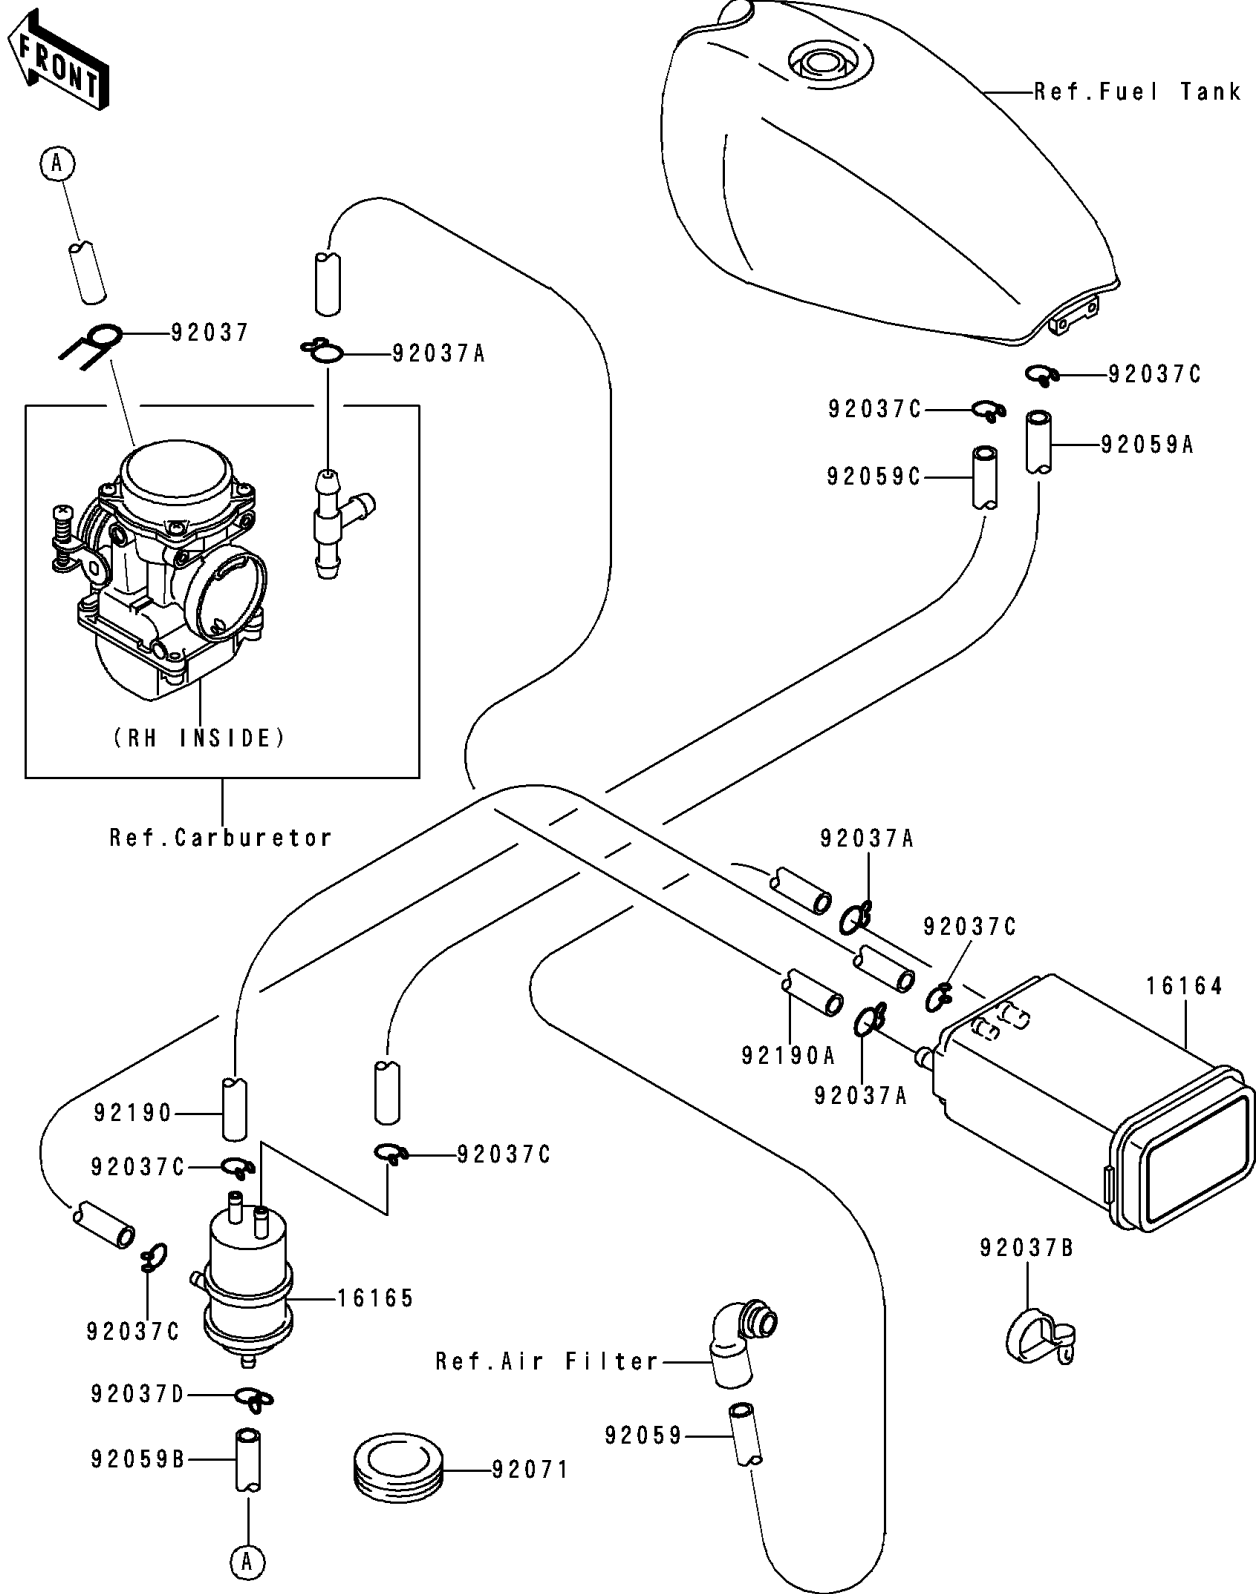

# 1991 Zephyr PARTS DIAGRAM

Canister

E1650

# 1991 Zephyr PARTS LIST

## Canister

ITEM NAME	PART NUMBER	QUANTITY
CANISTER (Ref # 16164)	16164-1052	1
SEPARATOR (Ref # 16165)	16165-1001	1
CLAMP,TUBE (Ref # 92037)	92037-072	1
CLAMP,HOSE (Ref # 92037A)	92037-1104	3
CLAMP,HOSE (Ref # 92037B)	92037-1163	4
CLAMP,TUBE (Ref # 92037C)	92037-147	6
CLAMP (Ref # 92037D)	92037-1712	1
TUBE,7X12X950,GREEN (Ref # 92059)	92059-1582	1
TUBE,5X10X550,BLUE (Ref # 92059A)	92059-1589	1
TUBE,4X9X550,WHITE (Ref # 92059B)	92059-1760	1
TUBE,5X10X320,RED (Ref # 92059C)	92059-1857	1
GROMMET,FUEL TANK (Ref # 92071)	92071-1035	2
TUBE,BLUE (Ref # 92190)	92190-1147	1
TUBE,7X12X840,YELLOW (Ref # 92190A)	92190-1176	1