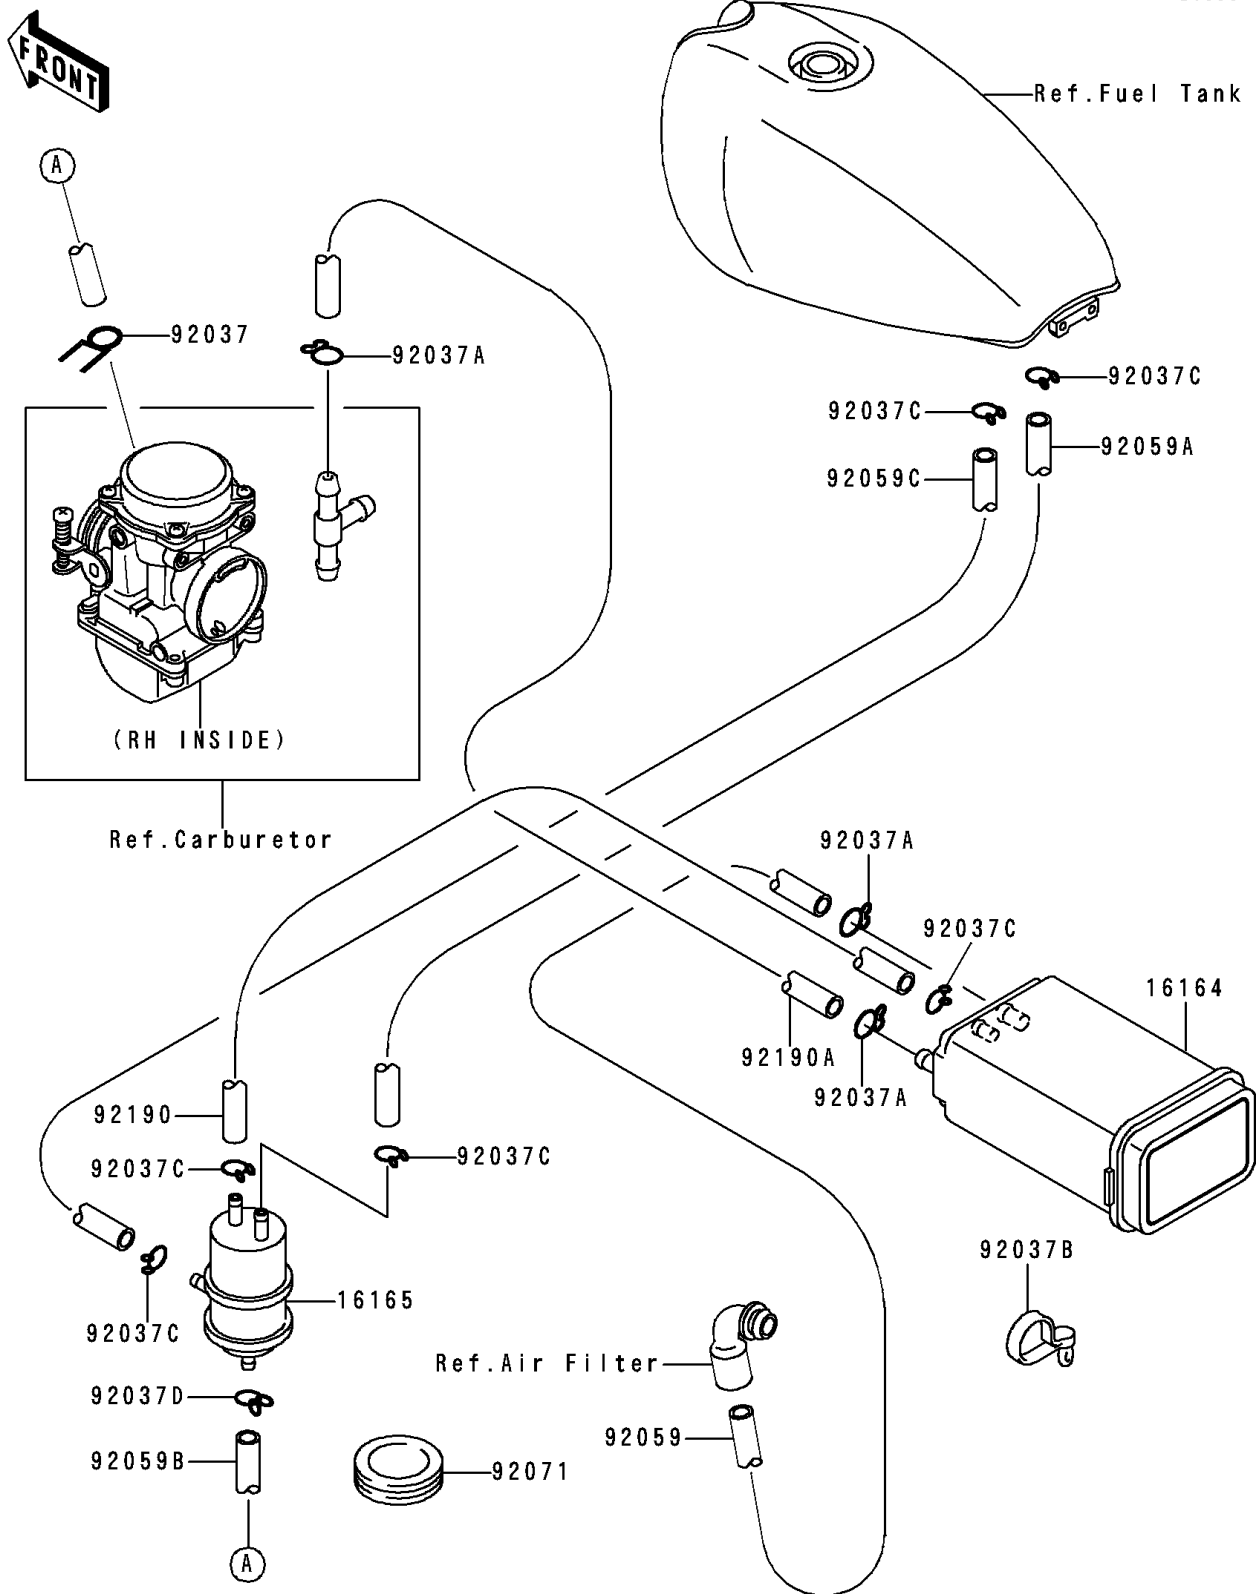

# 1991 Zephyr PARTS DIAGRAM

Canister

E1650

# 1991 Zephyr PARTS LIST

## Canister

ITEM NAME	PART NUMBER	QUANTITY
CANISTER (Ref # 16164)	16164-1052	1
SEPARATOR (Ref # 16165)	16165-1001	1
CLAMP,TUBE (Ref # 92037)	92037-072	1
CLAMP,HOSE (Ref # 92037A)	92037-1104	3
CLAMP,HOSE (Ref # 92037B)	92037-1163	4
CLAMP,TUBE (Ref # 92037C)	92037-147	6
CLAMP (Ref # 92037D)	92037-1712	1
TUBE,7X12X950,GREEN (Ref # 92059)	92059-1582	1
TUBE,5X10X550,BLUE (Ref # 92059A)	92059-1589	1
TUBE,4X9X550,WHITE (Ref # 92059B)	92059-1760	1
TUBE,5X10X320,RED (Ref # 92059C)	92059-1857	1
GROMMET,FUEL TANK (Ref # 92071)	92071-1035	2
TUBE,BLUE (Ref # 92190)	92190-1147	1
TUBE,7X12X840,YELLOW (Ref # 92190A)	92190-1176	1