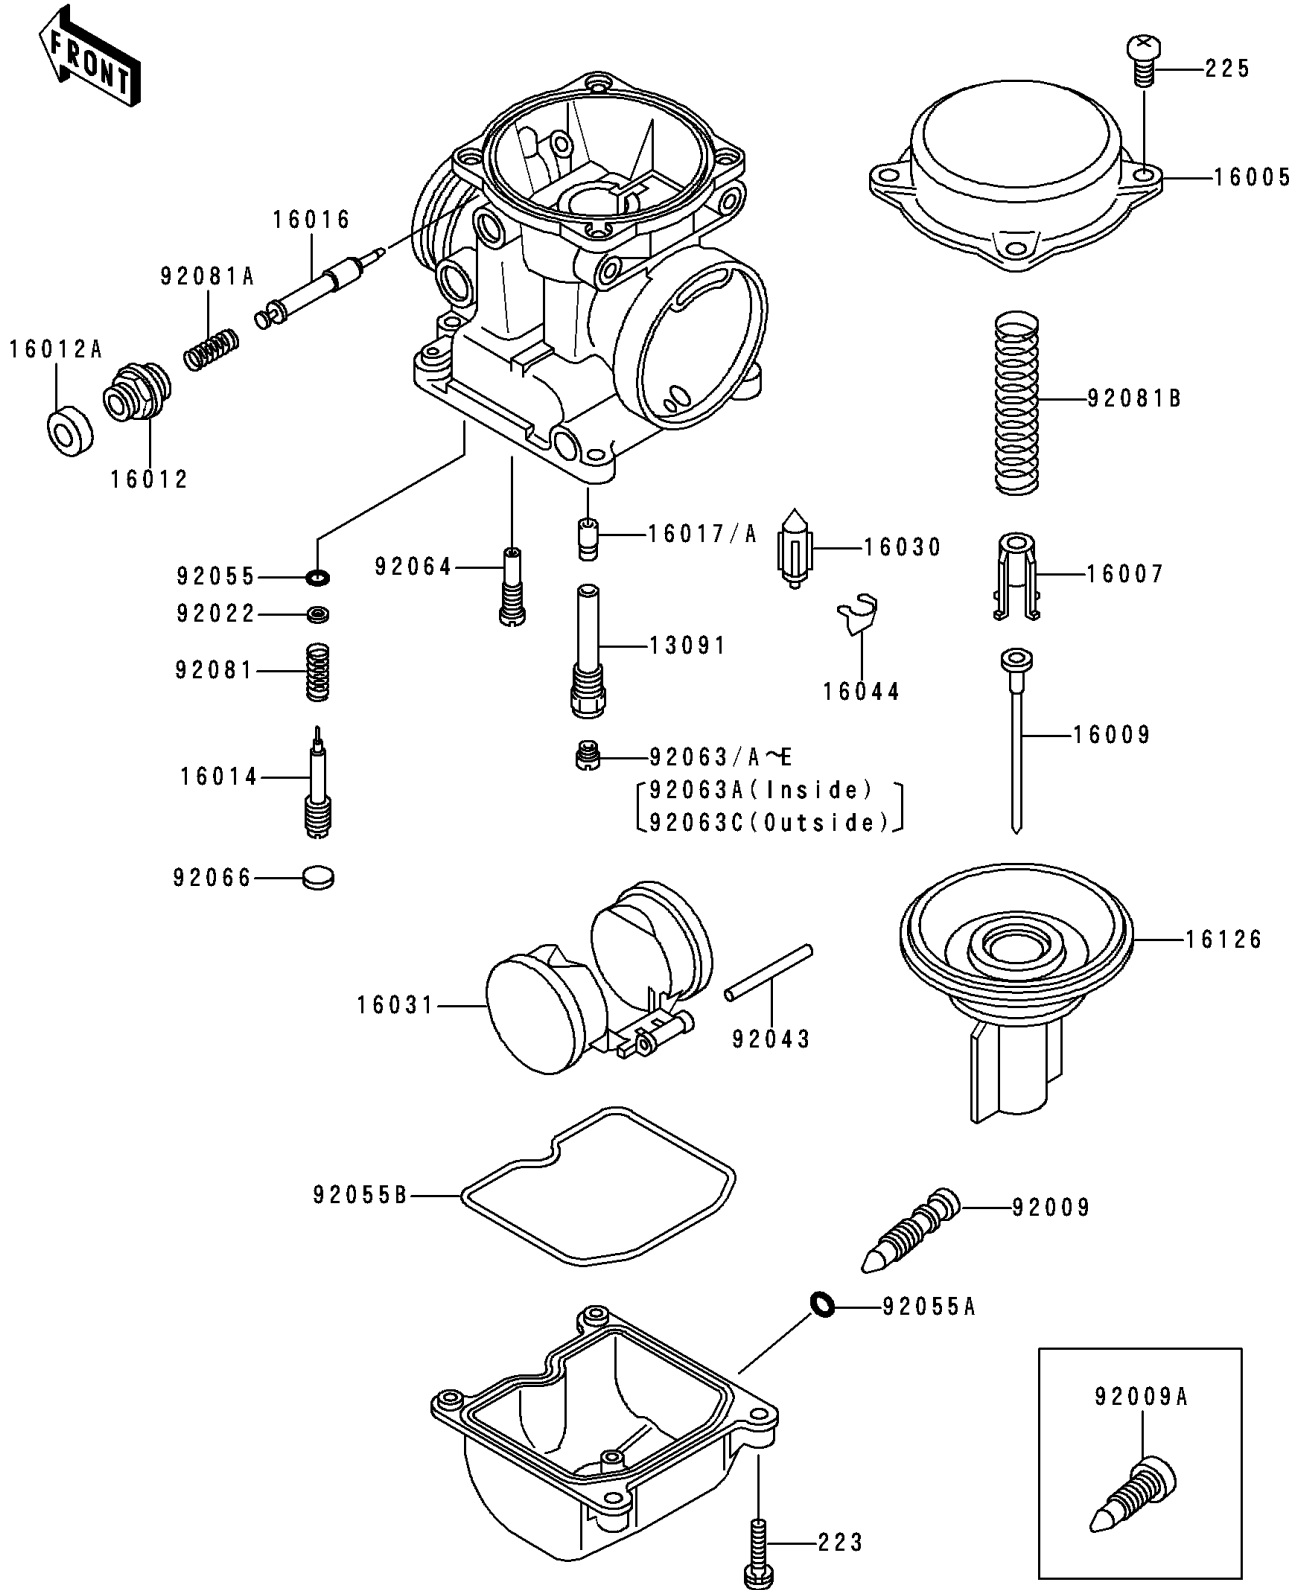

# 1991 Zephyr PARTS DIAGRAM

Carburetor Parts

E1612

# 1991 Zephyr PARTS LIST

## Carburetor Parts

ITEM NAME	PART NUMBER	QUANTITY
SCREW-PAN-WS-CROS (Ref # 223)	223C0416	16
SCREW-PAN-WSP-CROS (Ref # 225)	225C0418	15
HOLDER,NEEDLE JET (Ref # 13091)	13091-1406	4
TOP-CHAMBER,MIXING (Ref # 16005)	16005-1056	4
SEAT-SPRING,THROTTLE VALVE (Ref # 16007)	16007-1120	4
NEEDLE-JET,N67J (Ref # 16009)	16009-1626	4
CAP-STARTER PLUNGER (Ref # 16012)	16012-1051	4
CAP-STARTER PLUNGER (Ref # 16012A)	16012-1052	4
SCREW-PILOT AIR (Ref # 16014)	16014-1054	4
PLUNGER,STARTER (Ref # 16016)	16016-1061	4
JET-NEEDLE (Ref # 16017)	16017-1292	4
JET-NEEDLE (Ref # 16017A)	16017-1314	4
VALVE-FLOAT (Ref # 16030)	16030-1007	4
FLOAT (Ref # 16031)	16031-1056	4
CLAMP,FLOAT VALVE (Ref # 16044)	16044-007	4
VALVE,THROTTLE (Ref # 16126)	16126-1159	4
SCREW,DRAIN,M6X1.0 (Ref # 92009)	92009-1095	4
SCREW,DRAIN,M6X0.75 (Ref # 92009A)	92009-1551	4
WASHER,PLAIN (Ref # 92022)	92022-1003	4
PIN,FLOAT (Ref # 92043)	92043-1207	4
RING-O,PILOT ADJUST (Ref # 92055)	92055-1002	4
RING-O,DRAIN SCREW (Ref # 92055A)	92055-1053	4
RING-O,FLOAT CHAMBER (Ref # 92055B)	92055-1222	4
JET-MAIN,2ND,#105 (Ref # 92063)	92063-1009	4
JET-MAIN,#110 (Ref # 92063A)	92063-1114	2
JET-MAIN,#102 (Ref # 92063B)	92063-1115	4
JET-MAIN,#108 (Ref # 92063C)	92063-1116	2
JET-MAIN,#112 (Ref # 92063D)	92063-1117	4
JET-MAIN,#115 (Ref # 92063E)	92063-1118	4

## Carburetor Parts

<b>ITEM NAME</b>	<b>PART NUMBER</b>	<b>QUANTITY</b>
JET-PILOT,#35 (Ref # 92064)	92064-1035	4
PLUG,PILOT AIR SCREW,6.9X2 (Ref # 92066)	92066-1051	4
SPRING,PILOT ADJUST SCREW (Ref # 92081)	92081-1002	4
SPRING,STARTER PLUNGER (Ref # 92081A)	92081-1761	4
SPRING,VACUUM VALVE (Ref # 92081B)	92081-1775	4