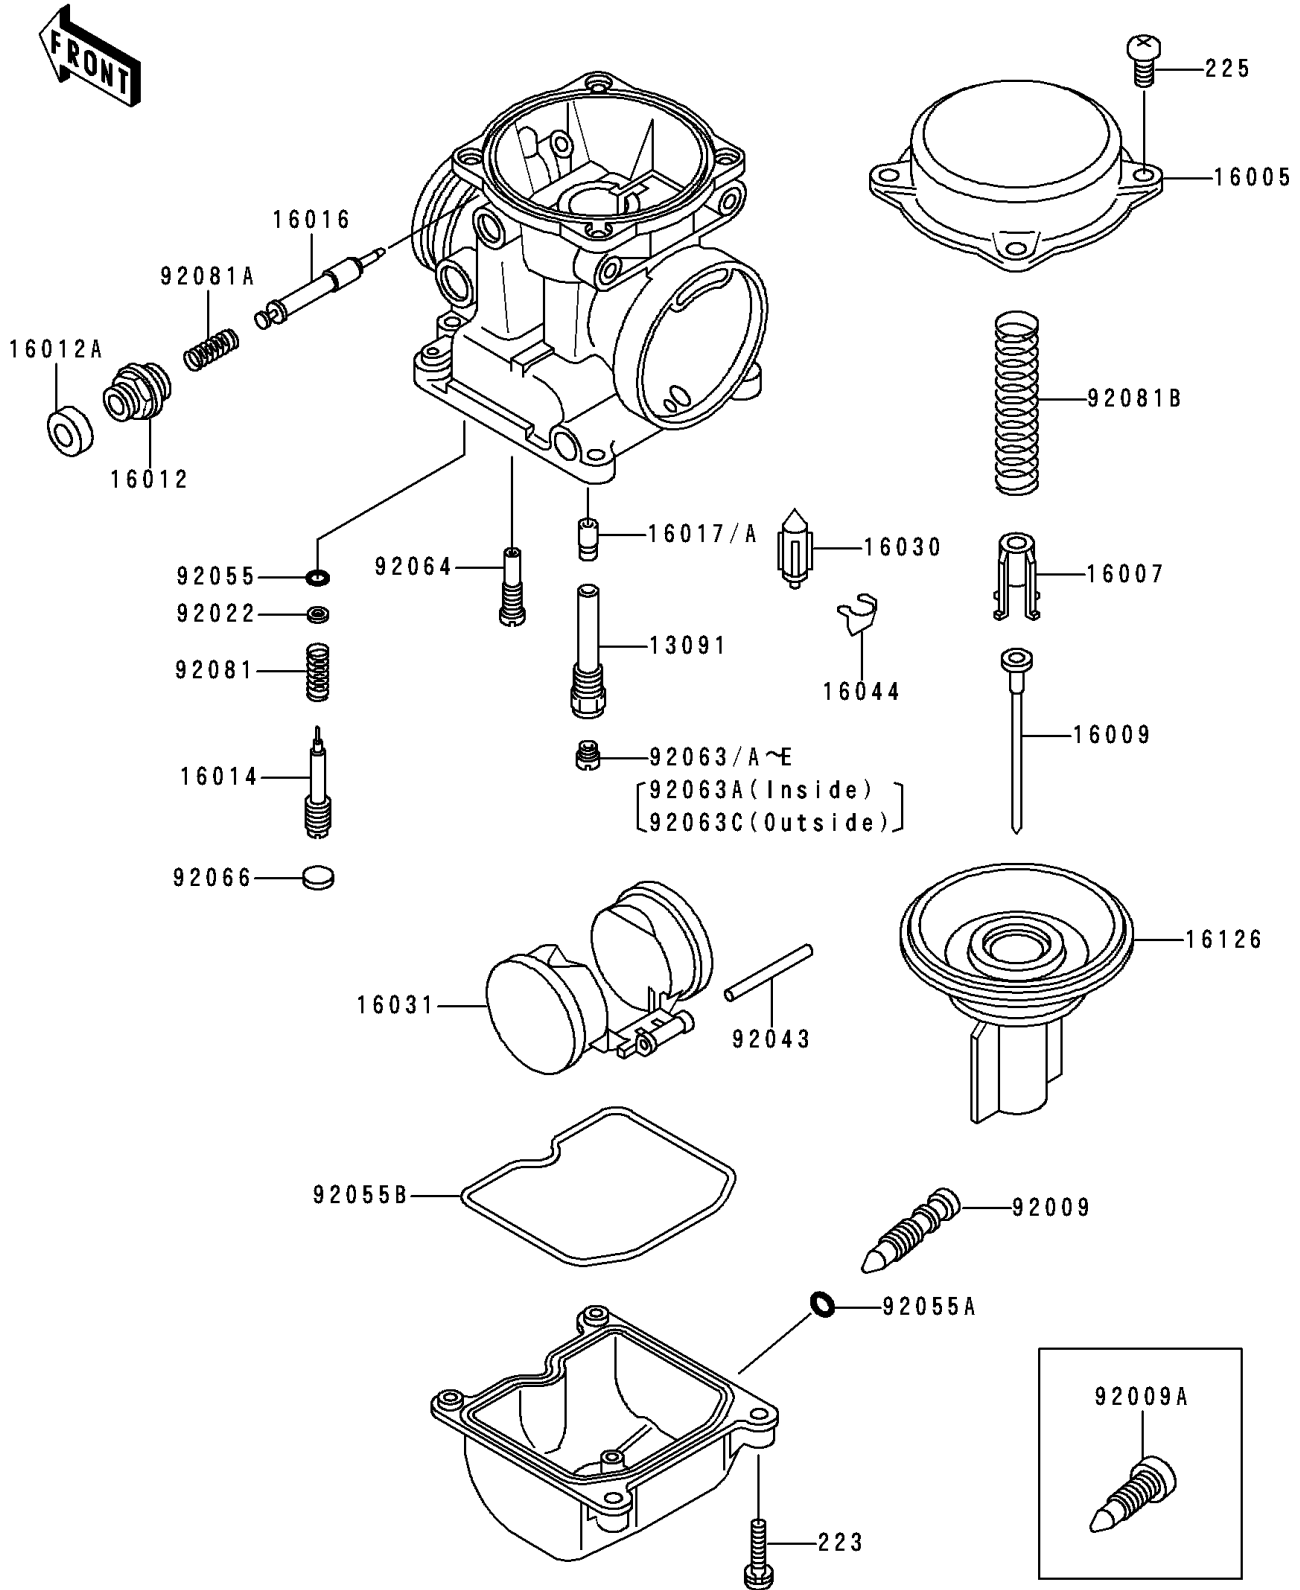

1991 Zephyr PARTS DIAGRAM

Carburetor Parts

E1612

1991 Zephyr PARTS LIST

Carburetor Parts

ITEM NAME	PART NUMBER	QUANTITY
SCREW-PAN-WS-CROS (Ref # 223)	223C0416	16
SCREW-PAN-WSP-CROS (Ref # 225)	225C0418	15
HOLDER,NEEDLE JET (Ref # 13091)	13091-1406	4
TOP-CHAMBER,MIXING (Ref # 16005)	16005-1056	4
SEAT-SPRING,THROTTLE VALVE (Ref # 16007)	16007-1120	4
NEEDLE-JET,N67J (Ref # 16009)	16009-1626	4
CAP-STARTER PLUNGER (Ref # 16012)	16012-1051	4
CAP-STARTER PLUNGER (Ref # 16012A)	16012-1052	4
SCREW-PILOT AIR (Ref # 16014)	16014-1054	4
PLUNGER,STARTER (Ref # 16016)	16016-1061	4
JET-NEEDLE (Ref # 16017)	16017-1292	4
JET-NEEDLE (Ref # 16017A)	16017-1314	4
VALVE-FLOAT (Ref # 16030)	16030-1007	4
FLOAT (Ref # 16031)	16031-1056	4
CLAMP,FLOAT VALVE (Ref # 16044)	16044-007	4
VALVE,THROTTLE (Ref # 16126)	16126-1159	4
SCREW,DRAIN,M6X1.0 (Ref # 92009)	92009-1095	4
SCREW,DRAIN,M6X0.75 (Ref # 92009A)	92009-1551	4
WASHER,PLAIN (Ref # 92022)	92022-1003	4
PIN,FLOAT (Ref # 92043)	92043-1207	4
RING-O,PILOT ADJUST (Ref # 92055)	92055-1002	4
RING-O,DRAIN SCREW (Ref # 92055A)	92055-1053	4
RING-O,FLOAT CHAMBER (Ref # 92055B)	92055-1222	4
JET-MAIN,2ND,#105 (Ref # 92063)	92063-1009	4
JET-MAIN,#110 (Ref # 92063A)	92063-1114	2
JET-MAIN,#102 (Ref # 92063B)	92063-1115	4
JET-MAIN,#108 (Ref # 92063C)	92063-1116	2
JET-MAIN,#112 (Ref # 92063D)	92063-1117	4
JET-MAIN,#115 (Ref # 92063E)	92063-1118	4

1991 Zephyr PARTS LIST

Carburetor Parts

ITEM NAME	PART NUMBER	QUANTITY
JET-PILOT,#35 (Ref # 92064)	92064-1035	4
PLUG,PILOT AIR SCREW,6.9X2 (Ref # 92066)	92066-1051	4
SPRING,PILOT ADJUST SCREW (Ref # 92081)	92081-1002	4
SPRING,STARTER PLUNGER (Ref # 92081A)	92081-1761	4
SPRING,VACUUM VALVE (Ref # 92081B)	92081-1775	4