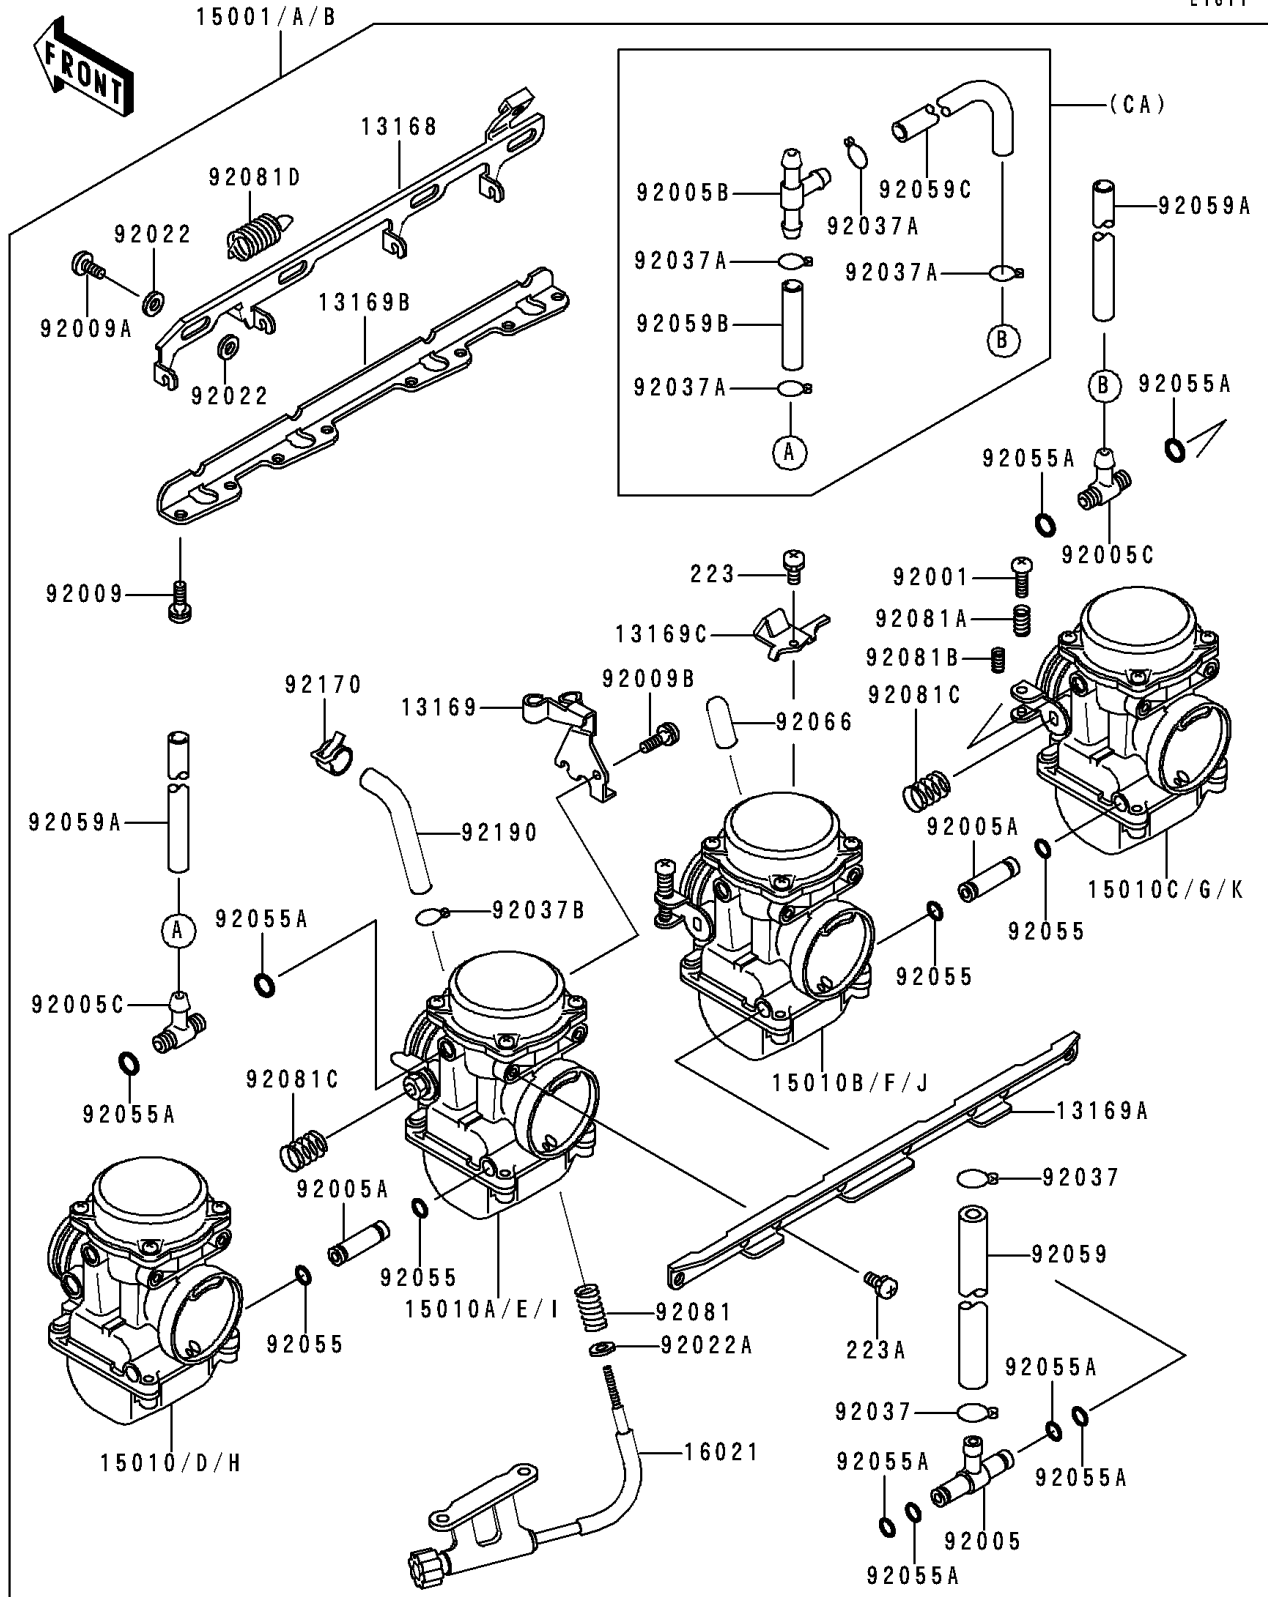

1991 Zephyr PARTS DIAGRAM

Carburetor

E1611