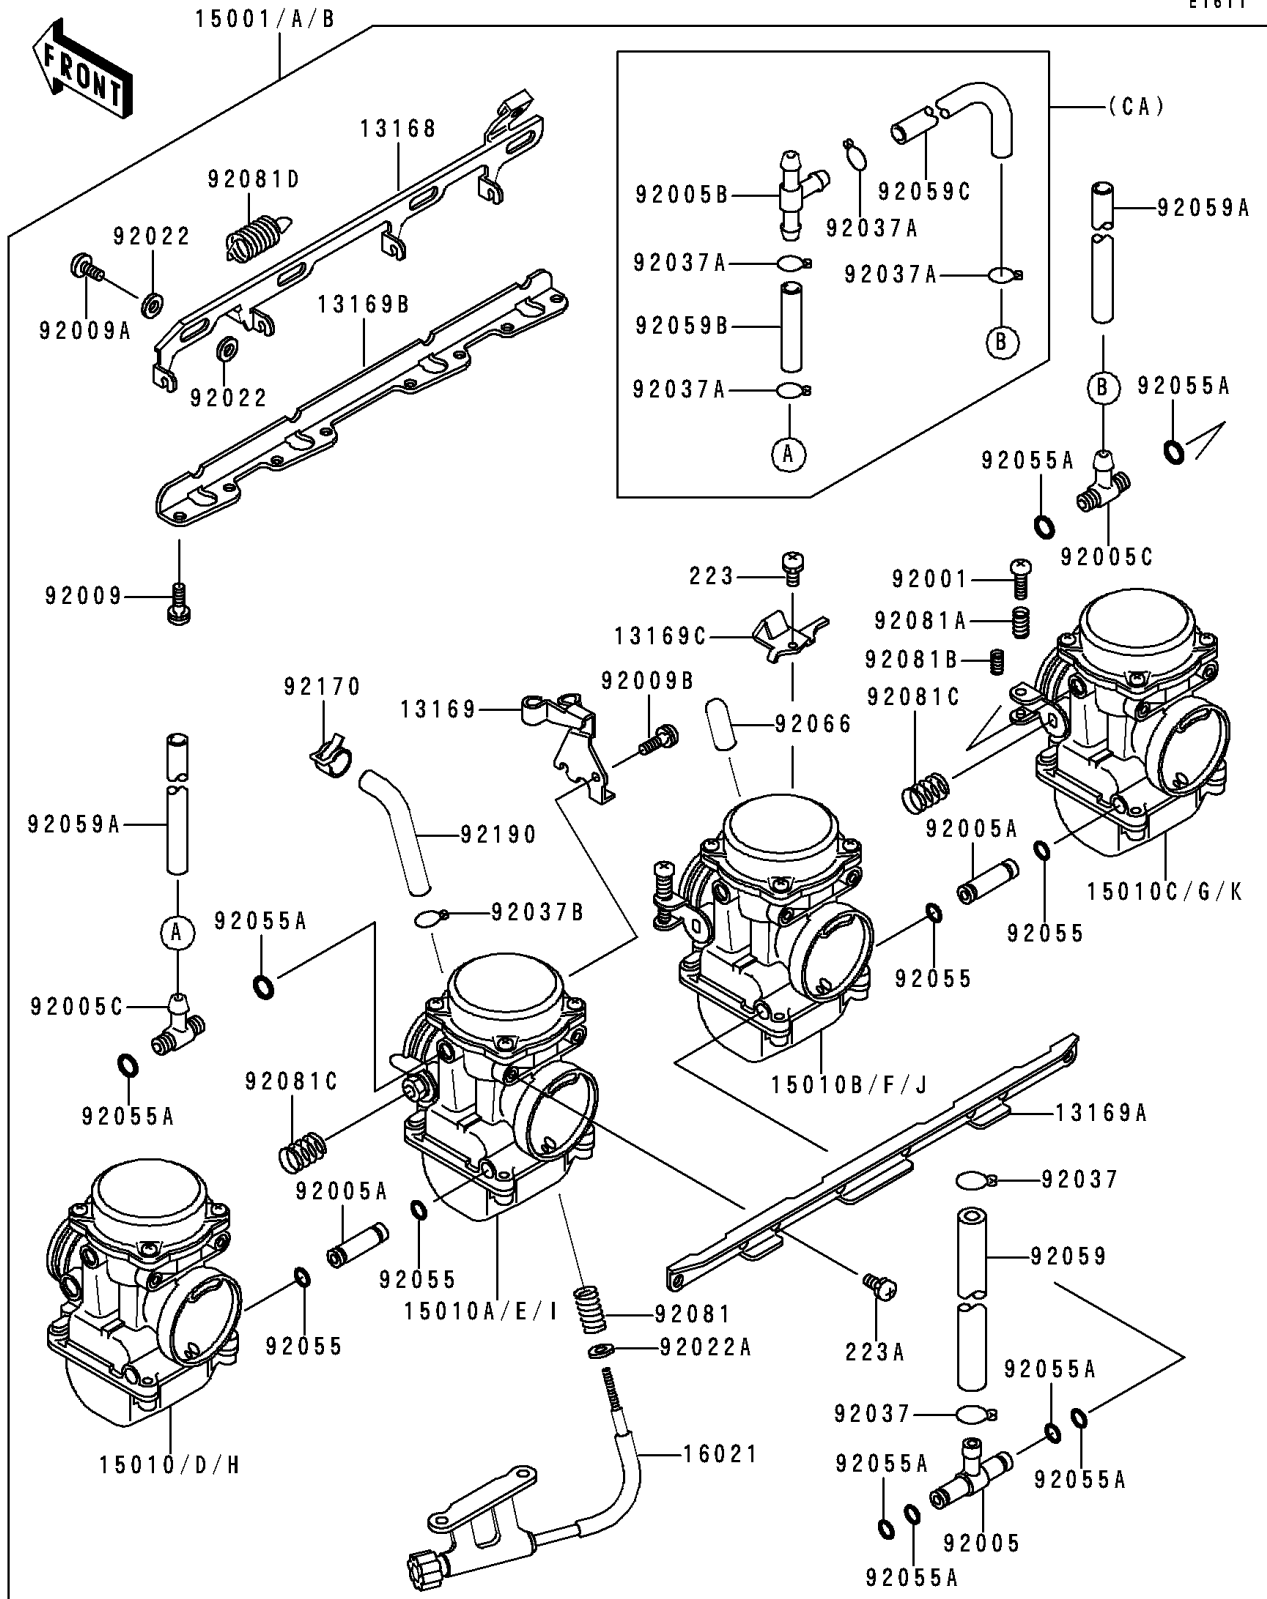

1991 Zephyr PARTS DIAGRAM

Carburetor

E1611