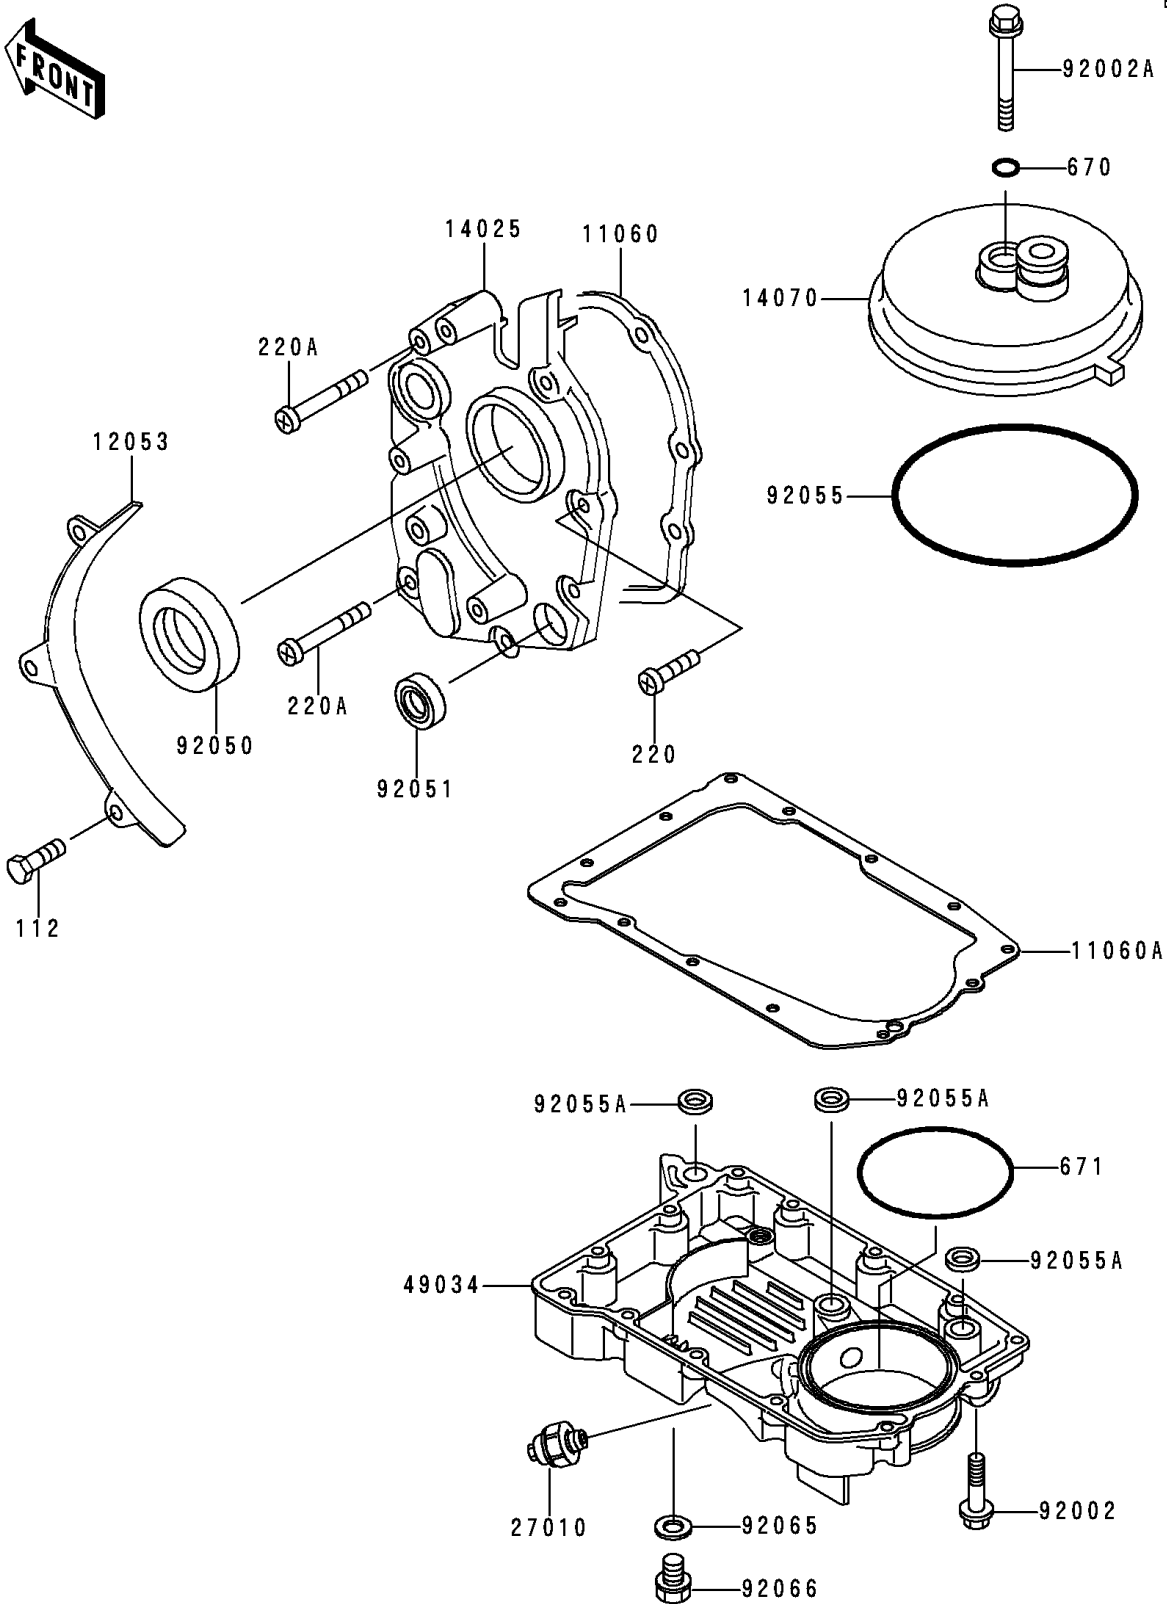

# 1991 Zephyr PARTS DIAGRAM

Breather Body/Oil Pan

E1432

# 1991 Zephyr PARTS LIST

## Breather Body/Oil Pan

ITEM NAME	PART NUMBER	QUANTITY
BOLT-UPSET (Ref # 112)	112B0614	3
SCREW-PAN-CROS,6X20,WHITE (Ref # 220)	220B0620	5
SCREW-PAN-CROS,6X40 (Ref # 220A)	220B0640	2
O RING,8MM (Ref # 670)	670B1508	1
O RING,90MM (Ref # 671)	671B2590	1
GASKET,TRANSMISSION COVER (Ref # 11060)	11060-1056	1
GASKET,OIL PAN (Ref # 11060A)	11060-1057	1
GUIDE-CHAIN (Ref # 12053)	12053-1006	1
COVER,TRANSMISSION (Ref # 14025)	14025-1700	1
BODY-BREATHER,BLACK (Ref # 14070)	14070-1010	1
SWITCH,OIL PRESSURE (Ref # 27010)	27010-1155	1
PAN-OIL (Ref # 49034)	49034-1084	1
BOLT,6X25 (Ref # 92002)	92002-1089	13
BOLT,8X72 (Ref # 92002A)	92002-1329	1
SEAL-OIL,SC325210 (Ref # 92050)	92050-024	1
SEAL-OIL,TB13225.5 (Ref # 92051)	92051-005	1
RING-O,91.6X3.4 (Ref # 92055)	92055-052	1
RING-O,19.5MM (Ref # 92055A)	92055-077	3
GASKET,12X22X2,DRAIN PLUG (Ref # 92065)	92065-097	1
PLUG,OIL DRAIN,12X15 (Ref # 92066)	92066-1174	1