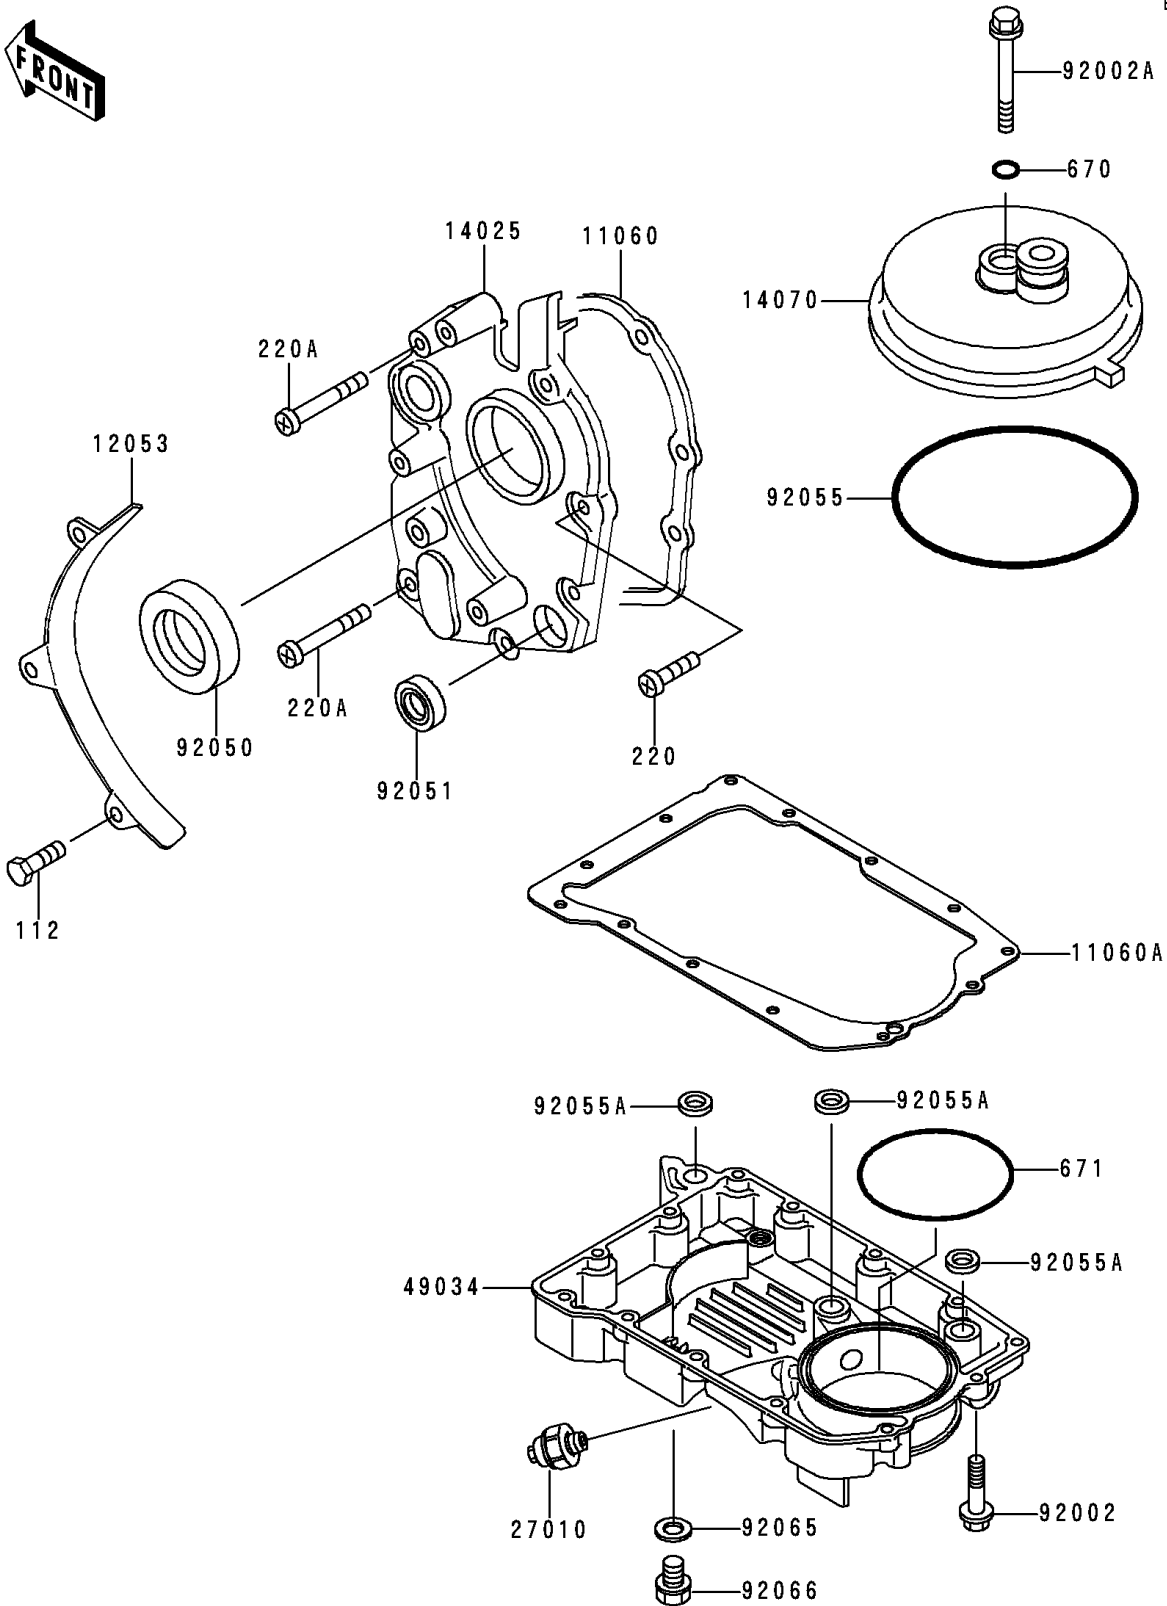

1991 Zephyr PARTS DIAGRAM

Breather Body/Oil Pan

E1432

1991 Zephyr PARTS LIST

Breather Body/Oil Pan

ITEM NAME	PART NUMBER	QUANTITY
BOLT-UPSET (Ref # 112)	112B0614	3
SCREW-PAN-CROS,6X20,WHITE (Ref # 220)	220B0620	5
SCREW-PAN-CROS,6X40 (Ref # 220A)	220B0640	2
O RING,8MM (Ref # 670)	670B1508	1
O RING,90MM (Ref # 671)	671B2590	1
GASKET,TRANSMISSION COVER (Ref # 11060)	11060-1056	1
GASKET,OIL PAN (Ref # 11060A)	11060-1057	1
GUIDE-CHAIN (Ref # 12053)	12053-1006	1
COVER,TRANSMISSION (Ref # 14025)	14025-1700	1
BODY-BREATHER,BLACK (Ref # 14070)	14070-1010	1
SWITCH,OIL PRESSURE (Ref # 27010)	27010-1155	1
PAN-OIL (Ref # 49034)	49034-1084	1
BOLT,6X25 (Ref # 92002)	92002-1089	13
BOLT,8X72 (Ref # 92002A)	92002-1329	1
SEAL-OIL,SC325210 (Ref # 92050)	92050-024	1
SEAL-OIL,TB13225.5 (Ref # 92051)	92051-005	1
RING-O,91.6X3.4 (Ref # 92055)	92055-052	1
RING-O,19.5MM (Ref # 92055A)	92055-077	3
GASKET,12X22X2,DRAIN PLUG (Ref # 92065)	92065-097	1
PLUG,OIL DRAIN,12X15 (Ref # 92066)	92066-1174	1