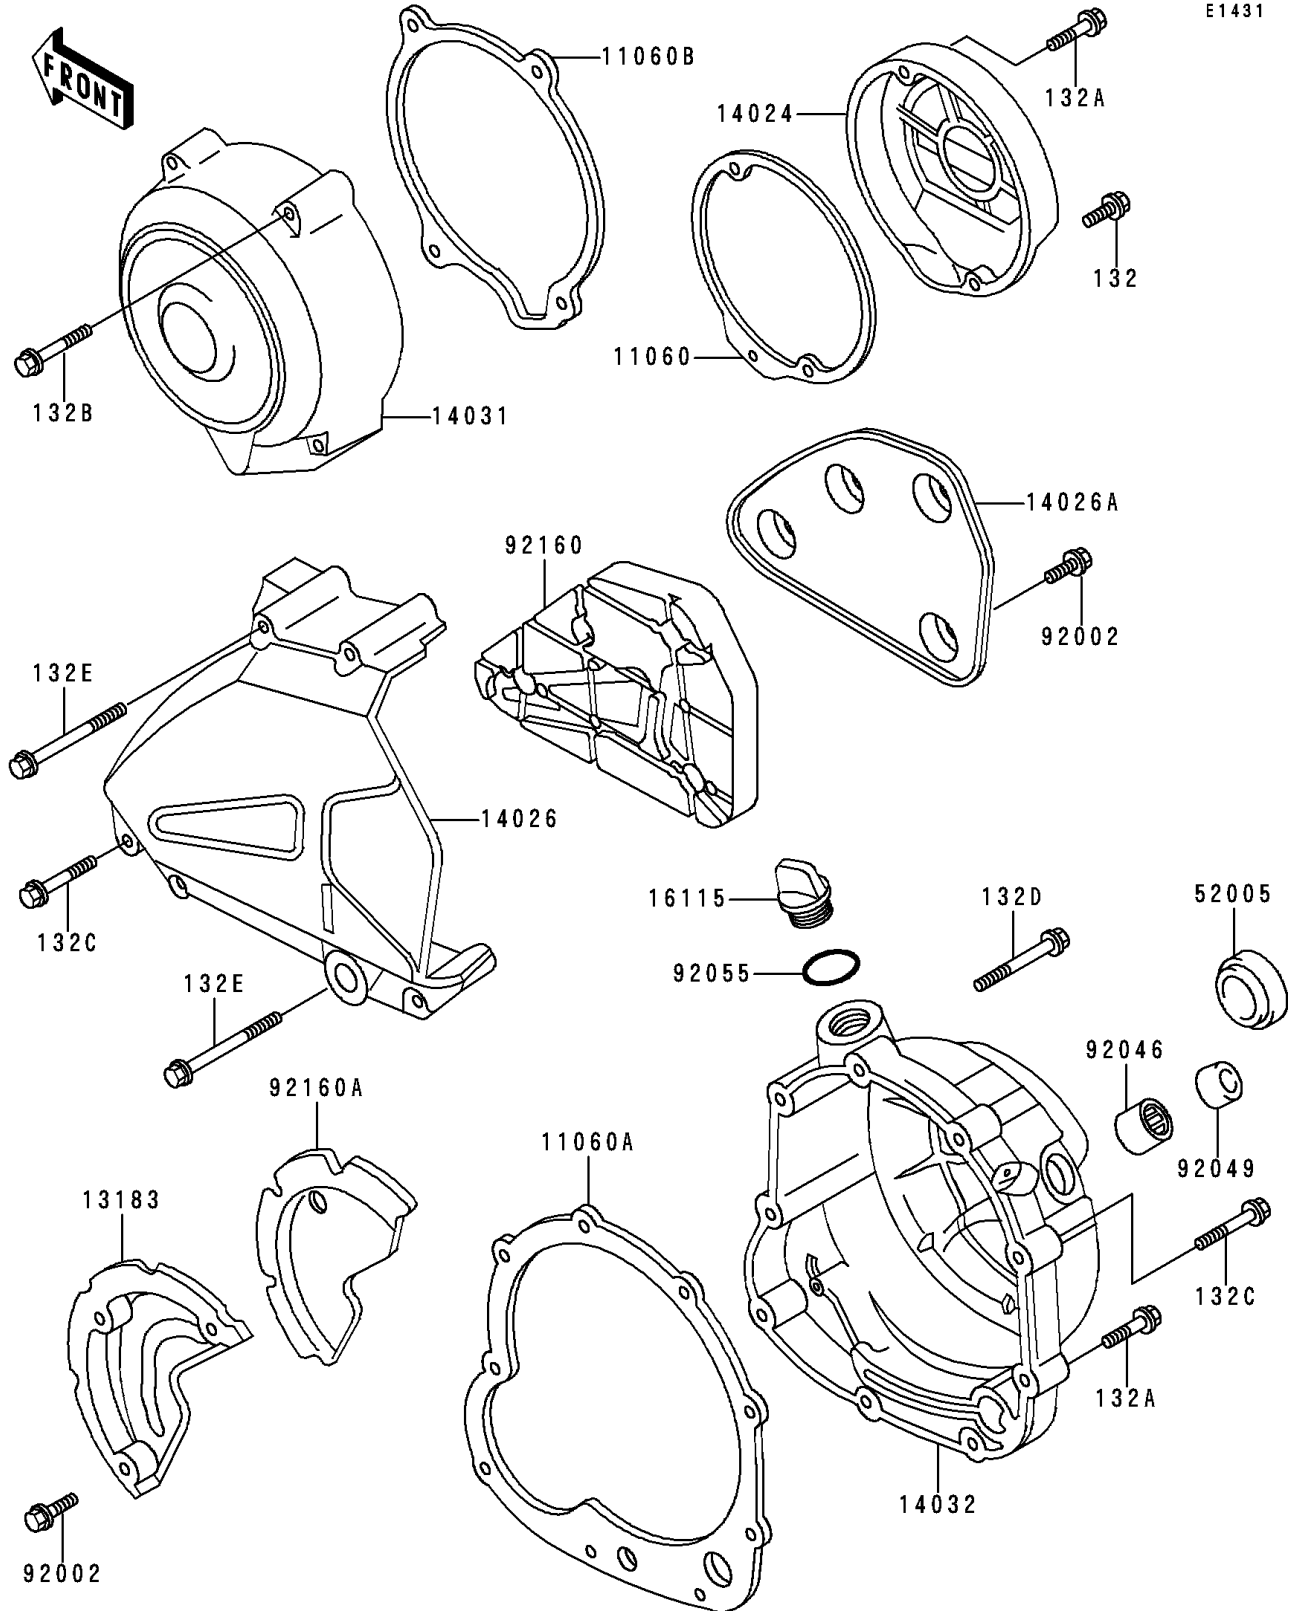

# 1991 Zephyr PARTS DIAGRAM

Engine Cover

E1431

# 1991 Zephyr PARTS LIST

## Engine Cover

ITEM NAME	PART NUMBER	QUANTITY
BOLT-FLANGED-SMALL (Ref # 132)	132E0620	1
BOLT-FLANGED-SMALL (Ref # 132A)	132E0630	5
BOLT-FLANGED-SMALL (Ref # 132B)	132E0640	4
BOLT-FLANGED-SMALL (Ref # 132C)	132E0645	4
BOLT-FLANGED-SMALL (Ref # 132D)	132E0660	2
BOLT-FLANGED-SMALL (Ref # 132E)	132E0670	3
GASKET,PULSING COIL CAP (Ref # 11060)	11060-1053	1
GASKET,CLUTCH COVER (Ref # 11060A)	11060-1054	1
GASKET,GENERATOR COVER (Ref # 11060B)	11060-1055	1
PLATE,CLUTCH SOUND ARRESTER (Ref # 13183)	13183-1476	1
COVER,PULSING (Ref # 14024)	14024-1819	1
COVER-CHAIN (Ref # 14026)	14026-1150	1
COVER-CHAIN,SOUND ARRESTER (Ref # 14026A)	14026-1151	1
COVER-GENERATOR (Ref # 14031)	14031-1240	1
COVER-CLUTCH (Ref # 14032)	14032-1280	1
CAP-OIL FILLER (Ref # 16115)	16115-013	1
GAUGE,OIL LEVEL (Ref # 52005)	52005-1009	1
BOLT,6X10 (Ref # 92002)	92002-1449	3
BOLT,6X10 (Ref # 92002)	92002-1449	7
BEARING-NEEDLE,HK1210 (Ref # 92046)	92046-1010	2
SEAL-OIL,TB12205.5 (Ref # 92049)	92049-1271	1
RING-O,31.5X2.6 (Ref # 92055)	92055-049	1
DAMPER,CHAIN SOUND ARRESTER (Ref # 92160)	92160-1143	1
DAMPER,CLUTCH SOUND ARRESTER (Ref # 92160A)	92160-1149	1