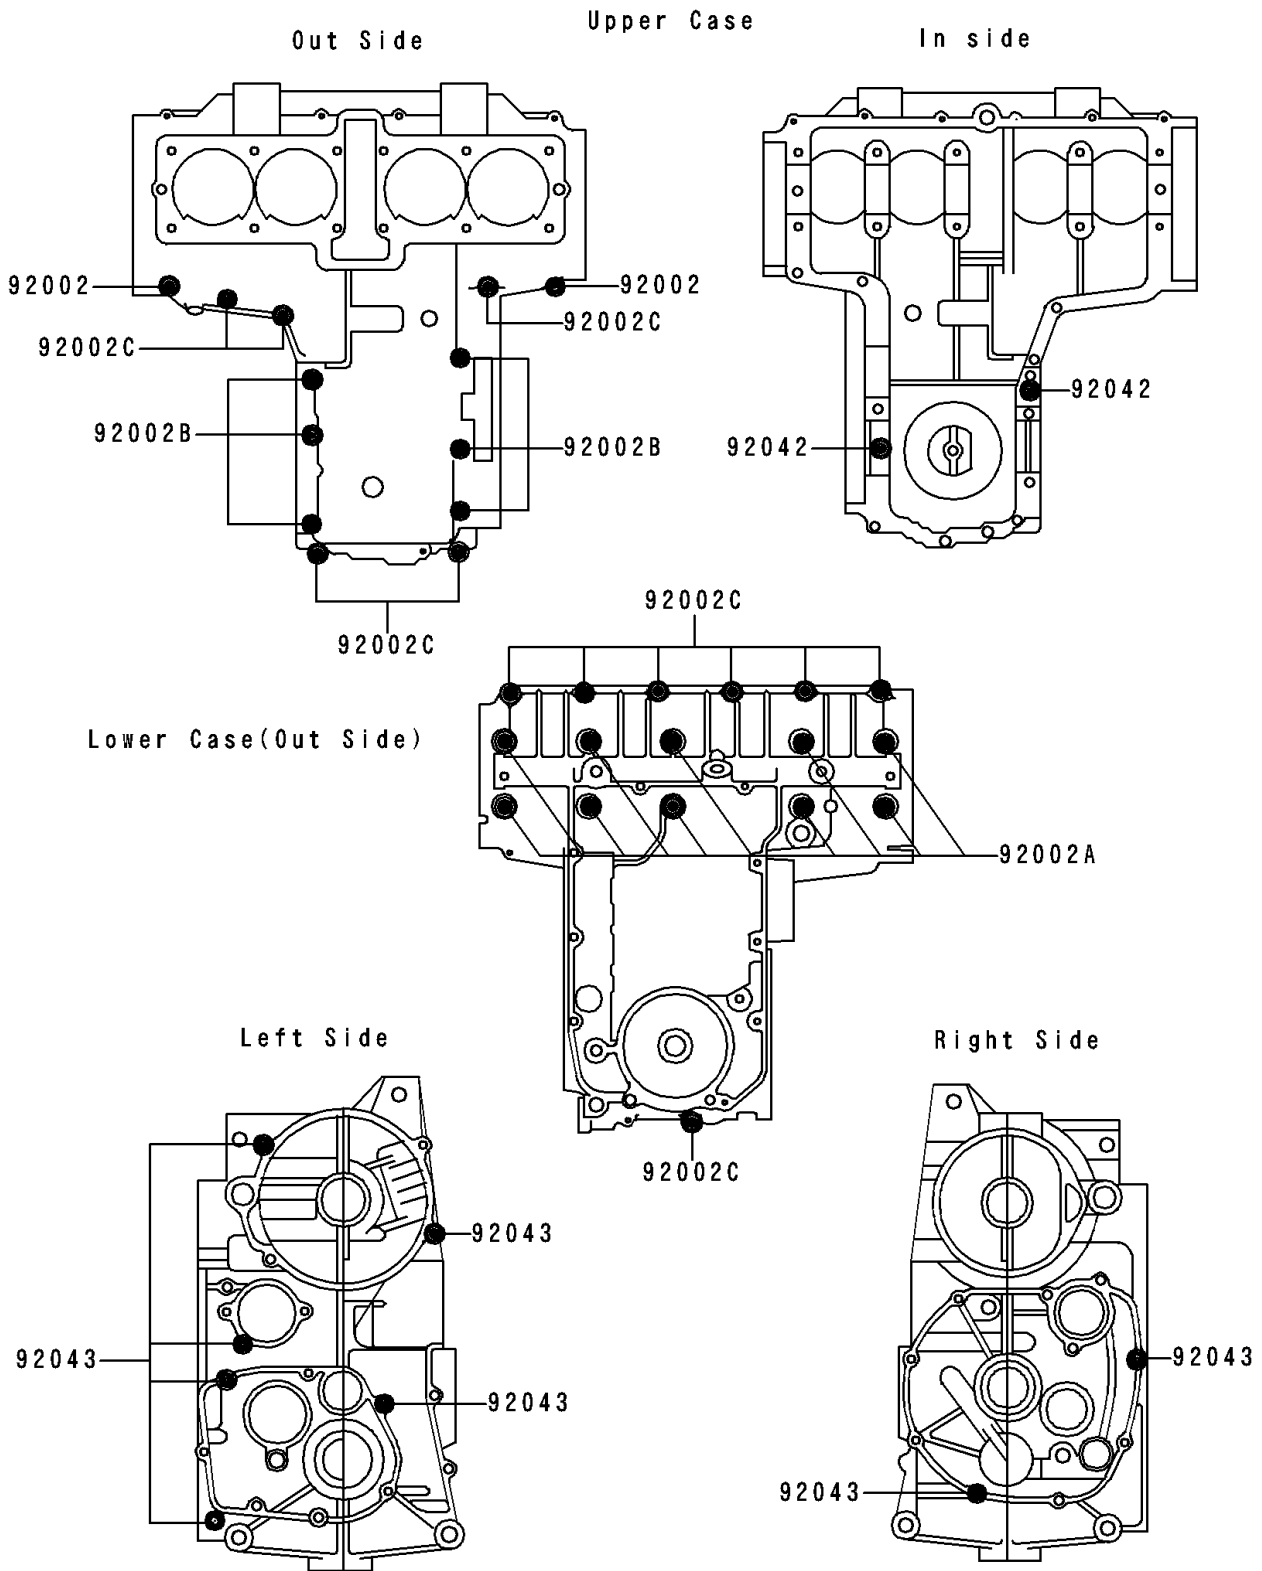

1991 Zephyr PARTS DIAGRAM

Crankcase Bolt Pattern

E1412

1991 Zephyr PARTS LIST

Crankcase Bolt Pattern

ITEM NAME	PART NUMBER	QUANTITY
BOLT,6X55 (Ref # 92002)	92002-1054	2
BOLT,8X95 (Ref # 92002A)	92002-1077	10
BOLT,6X95 (Ref # 92002B)	92002-1078	6
BOLT,6X40 (Ref # 92002C)	92002-1080	12
PIN,DOWEL,6X16 (Ref # 92042)	92042-016	2
PIN,6.2X8X14 (Ref # 92043)	92043-1263	8