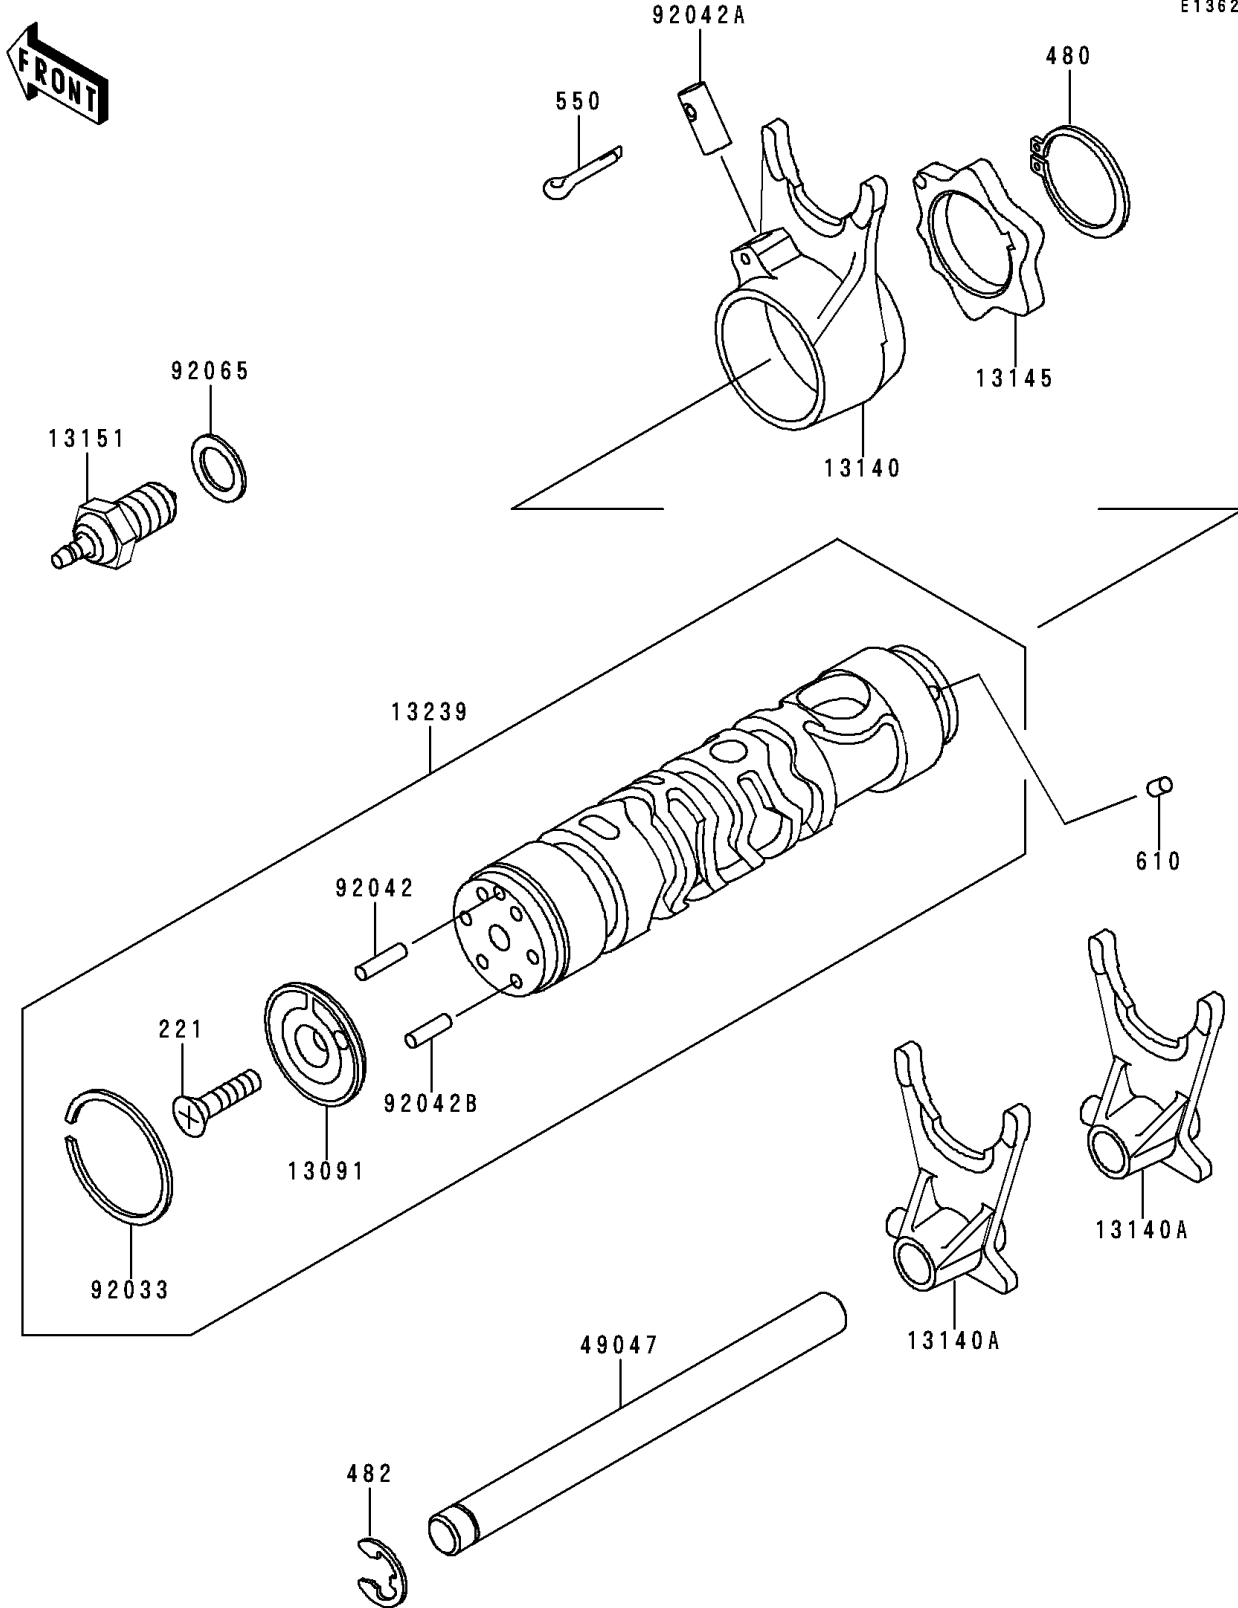

1991 Zephyr PARTS DIAGRAM

Change Drum/Shift Fork

E1362

1991 Zephyr PARTS LIST

Change Drum/Shift Fork

ITEM NAME	PART NUMBER	QUANTITY
SCREW-CSK-CROS,6X20 (Ref # 221)	221B0620	1
CIRCLIP-TYPE-C,30MM (Ref # 480)	480J3000	1
CIRCLIP-TYPE-E,10MM (Ref # 482)	482J0100	1
PIN-COTTER,3.0X20 (Ref # 550)	550D3020	1
ROLLER,4X6 (Ref # 610)	610A0406	1
HOLDER,CHANGE DRUM PIN (Ref # 13091)	13091-1104	1
FORK-SHIFT,DRIVE (Ref # 13140)	13140-1016	1
FORK-SHIFT,OUTPUT (Ref # 13140A)	13140-1062	2
CAM-CHANGE DRUM (Ref # 13145)	13145-1058	1
SWITCH-COMP,NEUTRAL (Ref # 13151)	13151-1007	1
DRUM-ASSY-CHANGE (Ref # 13239)	13239-1119	1
ROD-SHIFT (Ref # 49047)	49047-1069	1
RING-SNAP,37MM (Ref # 92033)	92033-035	1
PIN,DOWEL,4X15.8 (Ref # 92042)	92042-014	1
PIN,DOWEL,8X18 (Ref # 92042A)	92042-021	1
PIN,DOWEL,4X13.8 (Ref # 92042B)	92042-030	5
GASKET,10.5X16X1,DRAIN PLUG (Ref # 92065)	92065-058	1