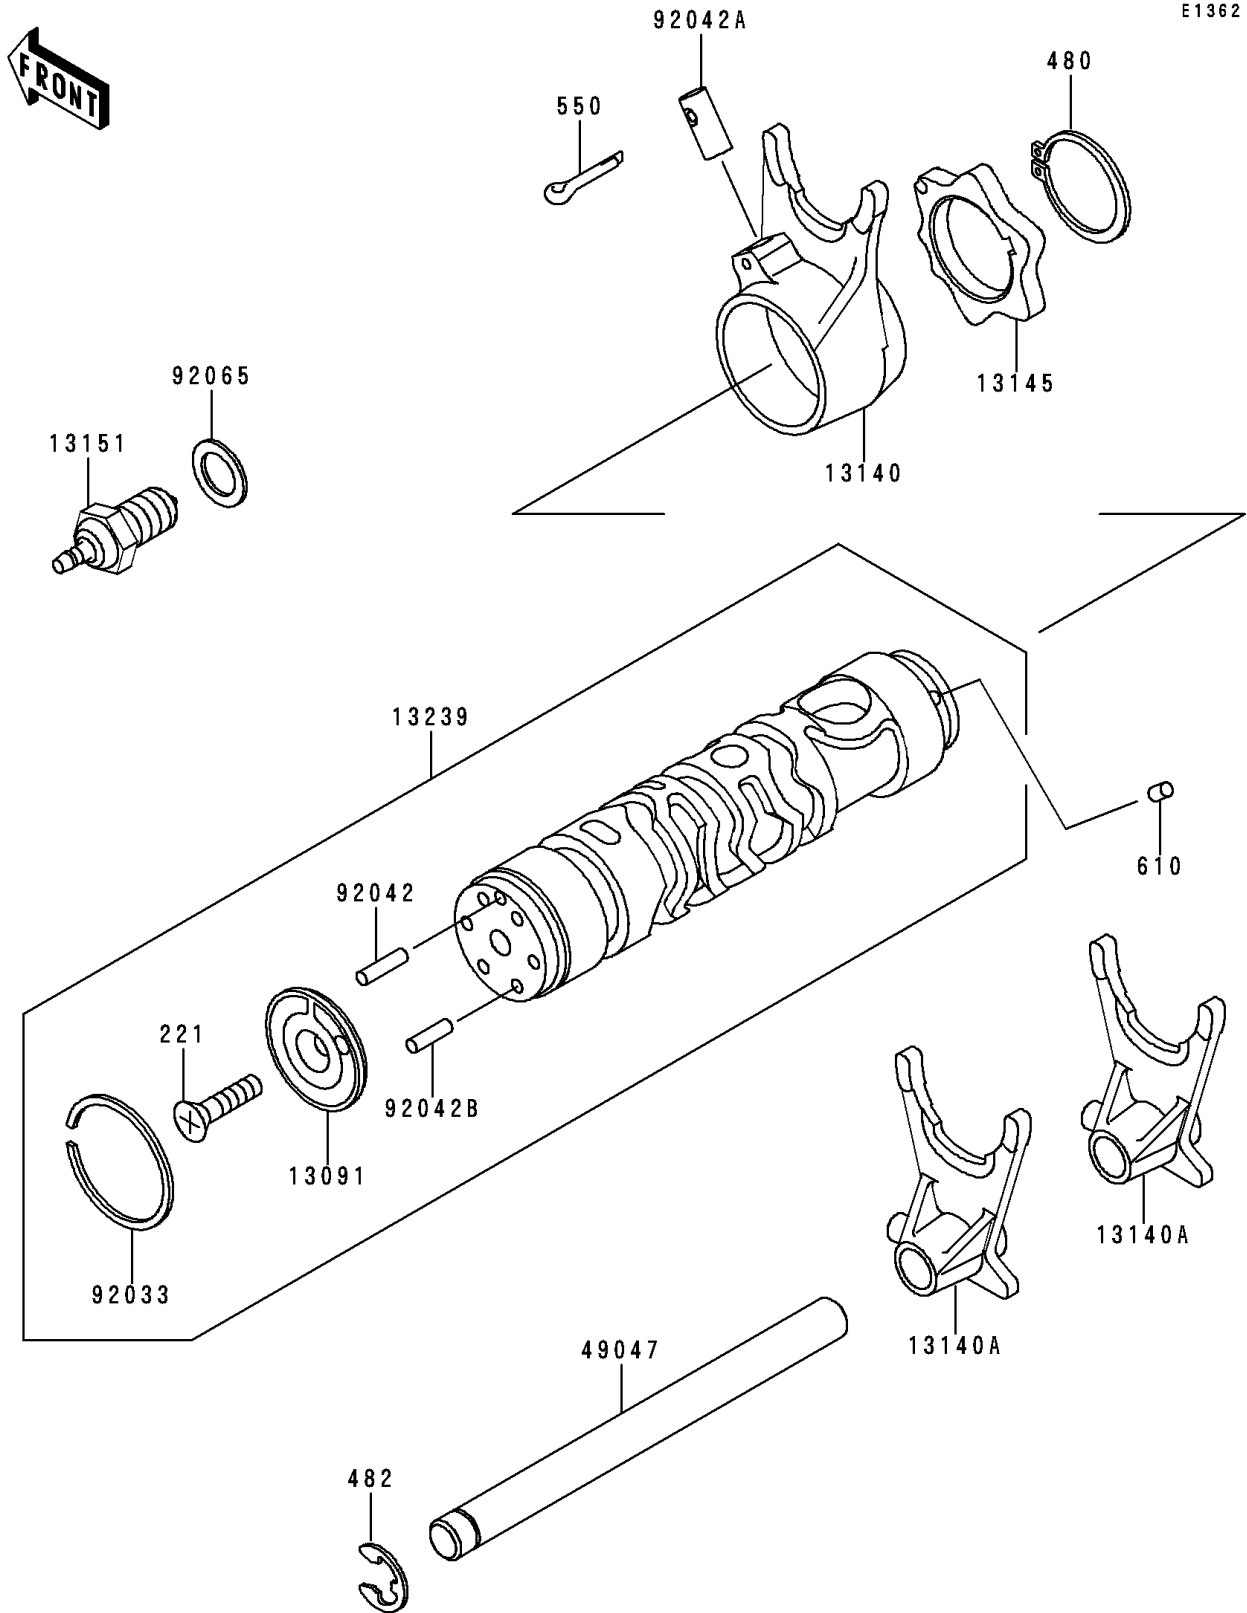

# 1991 Zephyr PARTS DIAGRAM

Change Drum/Shift Fork

# 1991 Zephyr PARTS LIST

## Change Drum/Shift Fork

ITEM NAME	PART NUMBER	QUANTITY
SCREW-CSK-CROS,6X20 (Ref # 221)	221B0620	1
CIRCLIP-TYPE-C,30MM (Ref # 480)	480J3000	1
CIRCLIP-TYPE-E,10MM (Ref # 482)	482J0100	1
PIN-COTTER,3.0X20 (Ref # 550)	550D3020	1
ROLLER,4X6 (Ref # 610)	610A0406	1
HOLDER,CHANGE DRUM PIN (Ref # 13091)	13091-1104	1
FORK-SHIFT,DRIVE (Ref # 13140)	13140-1016	1
FORK-SHIFT,OUTPUT (Ref # 13140A)	13140-1062	2
CAM-CHANGE DRUM (Ref # 13145)	13145-1058	1
SWITCH-COMP,NEUTRAL (Ref # 13151)	13151-1007	1
DRUM-ASSY-CHANGE (Ref # 13239)	13239-1119	1
ROD-SHIFT (Ref # 49047)	49047-1069	1
RING-SNAP,37MM (Ref # 92033)	92033-035	1
PIN,DOWEL,4X15.8 (Ref # 92042)	92042-014	1
PIN,DOWEL,8X18 (Ref # 92042A)	92042-021	1
PIN,DOWEL,4X13.8 (Ref # 92042B)	92042-030	5
GASKET,10.5X16X1,DRAIN PLUG (Ref # 92065)	92065-058	1