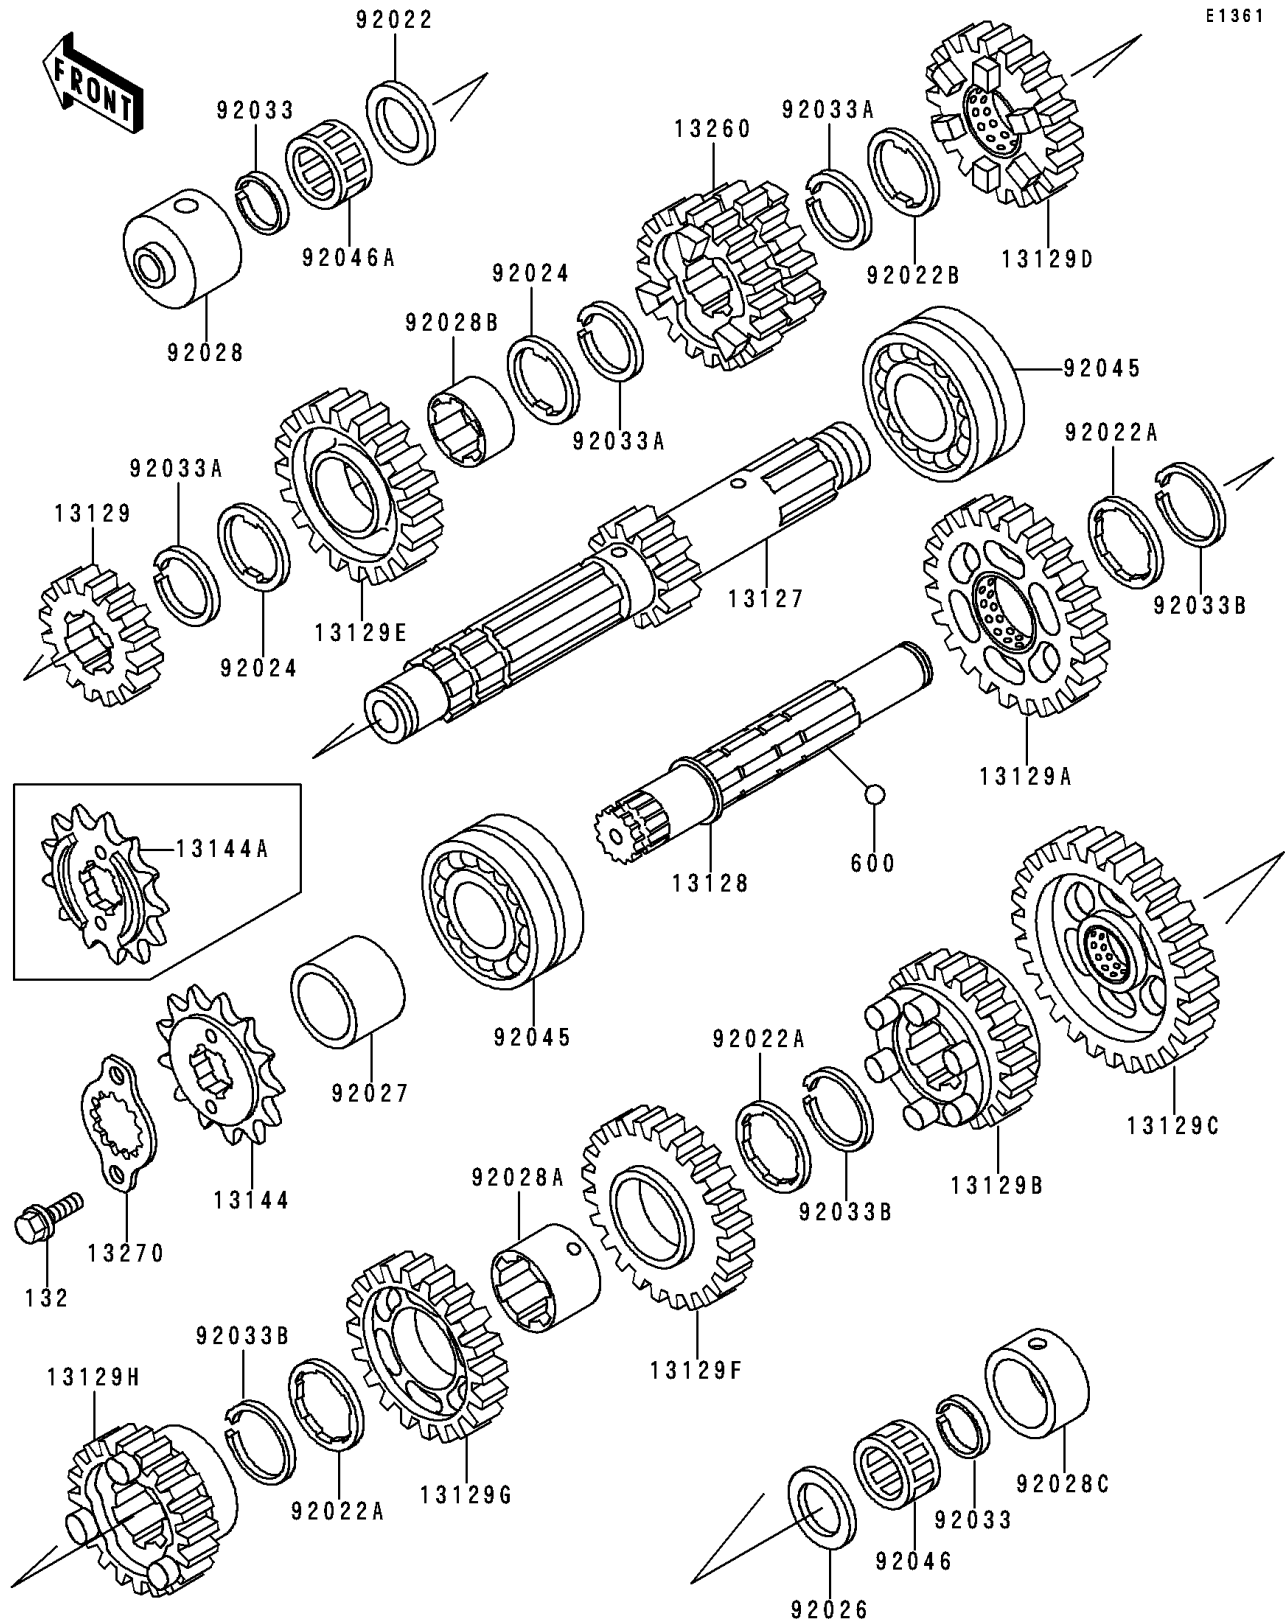

1991 Zephyr PARTS DIAGRAM

Transmission

1991 Zephyr PARTS LIST

Transmission

ITEM NAME	PART NUMBER	QUANTITY
BOLT-FLANGED-SMALL (Ref # 132)	132G0608	2
BALL-STEEL,5/32" (Ref # 600)	600A0500	3
SHAFT-TRANSMISSION INPUT,14T (Ref # 13127)	13127-1151	1
SHAFT-TRANSMISSION OUTPUT (Ref # 13128)	13128-1119	1
GEAR,INPUT 2ND,18T (Ref # 13129)	13129-1077	1
GEAR,OUTPUT 2ND,32T (Ref # 13129A)	13129-1078	1
GEAR,OUTPUT 5TH,25T (Ref # 13129B)	13129-1083	1
GEAR,OUTPUT LOW,36T (Ref # 13129C)	13129-1564	1
GEAR,INPUT 5TH,26T (Ref # 13129D)	13129-1657	1
GEAR,INPUT TOP,27T (Ref # 13129E)	13129-1658	1
GEAR,OUTPUT 3RD,29T (Ref # 13129F)	13129-1659	1
GEAR,OUTPUT 4TH,27T (Ref # 13129G)	13129-1660	1
GEAR,OUTPUT TOP,23T (Ref # 13129H)	13129-1662	1
SPROCKET-OUTPUT,16T (Ref # 13144)	13144-1085	1
SPROCKET-OUTPUT,16T (Ref # 13144A)	13144-1158	1
GEAR,INPUT 3RD&4TH,21T&24T (Ref # 13260)	13260-1195	1
PLATE,SPROCKET (Ref # 13270)	13270-1060	1
WASHER,20.5X30X1,STEEL (Ref # 92022)	92022-112	1
WASHER,TOOTHED,28.3X33.5X1 (Ref # 92022A)	92022-1139	3
WASHER,TOOTHED,25.3X31.8X1.6 (Ref # 92022B)	92022-1861	1
WASHER,TOOTHED,25.5X32X1 (Ref # 92024)	92024-033	2
SPACER,20.3X30X2.0 (Ref # 92026)	92026-1022	1
COLLAR,25X32X23.5 (Ref # 92027)	92027-1106	1
BUSHING,INPUT SHAFT (Ref # 92028)	92028-1199	1
BUSHING,OUTPUT 3RD&4TH GEAR (Ref # 92028A)	92028-1364	1
BUSHING,INPUT TOP GEAR (Ref # 92028B)	92028-1552	1
BUSHING,26X34X16.6 (Ref # 92028C)	92028-180	1
RING-SNAP,20MM (Ref # 92033)	92033-015	2
RING-SNAP,24MM (Ref # 92033A)	92033-026	3

1991 Zephyr PARTS LIST

Transmission

ITEM NAME	PART NUMBER	QUANTITY
RING-SNAP,25.9MM (Ref # 92033B)	92033-1037	3
BEARING-BALL,83993SH2-CS (Ref # 92045)	92045-035	2
BEARING-NEEDLE,VS20/14A (Ref # 92046)	92046-1030	1
BEARING-NEEDLE,20V2715 (Ref # 92046A)	92046-1045	1