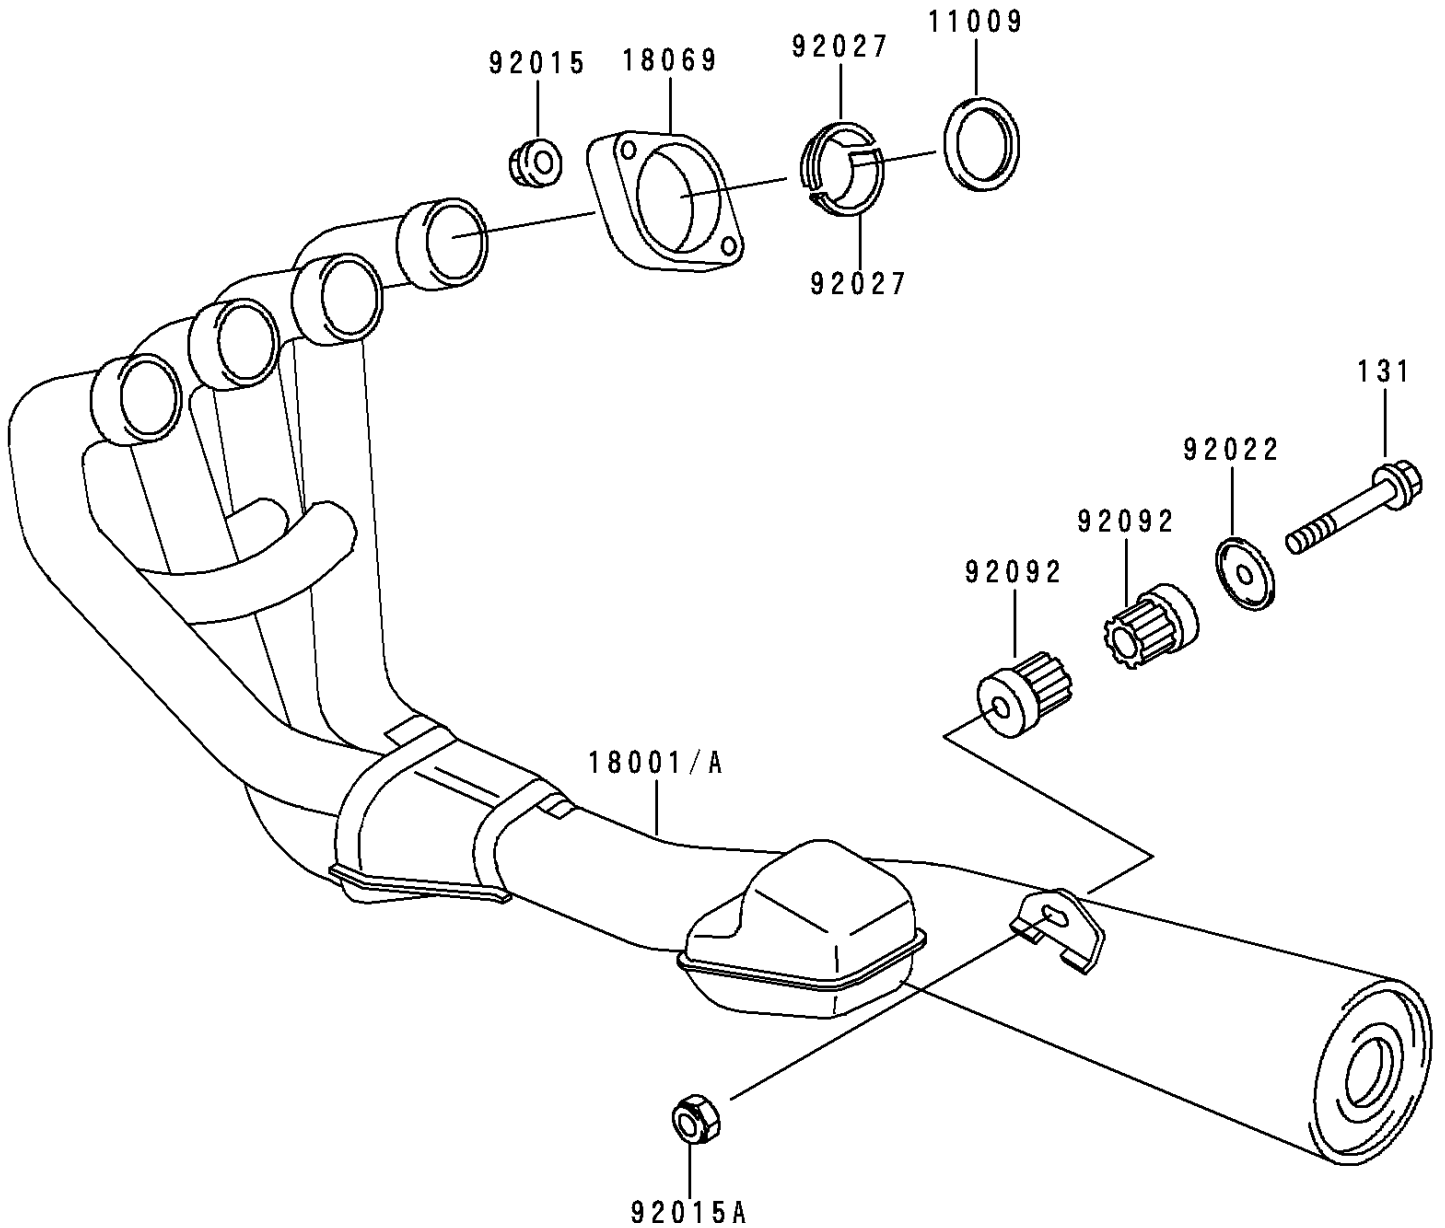

1991 Zephyr PARTS DIAGRAM

Muffler

E1140

1991 Zephyr PARTS LIST

Muffler

ITEM NAME	PART NUMBER	QUANTITY
BOLT-FLANGED,10X55,BLACK (Ref # 131)	131J1055	1
GASKET,EXHAUST PIPE HOLDER (Ref # 11009)	11009-1866	4
MUFFLER (Ref # 18001)	18001-1791	1
MUFFLER (Ref # 18001A)	18001-1804	1
HOLDER-EXHAUST PIPE (Ref # 18069)	18069-1025	4
NUT,CAP,6MM (Ref # 92015)	92015-1385	8
NUT,FLANGED,10MM (Ref # 92015A)	92015-1387	1
WASHER,CUP TYPE,BLACK (Ref # 92022)	92022-1355	1
COLLAR (Ref # 92027)	92027-1365	8
BUSHING-RUBBER,MUFFLER (Ref # 92092)	92092-1013	2