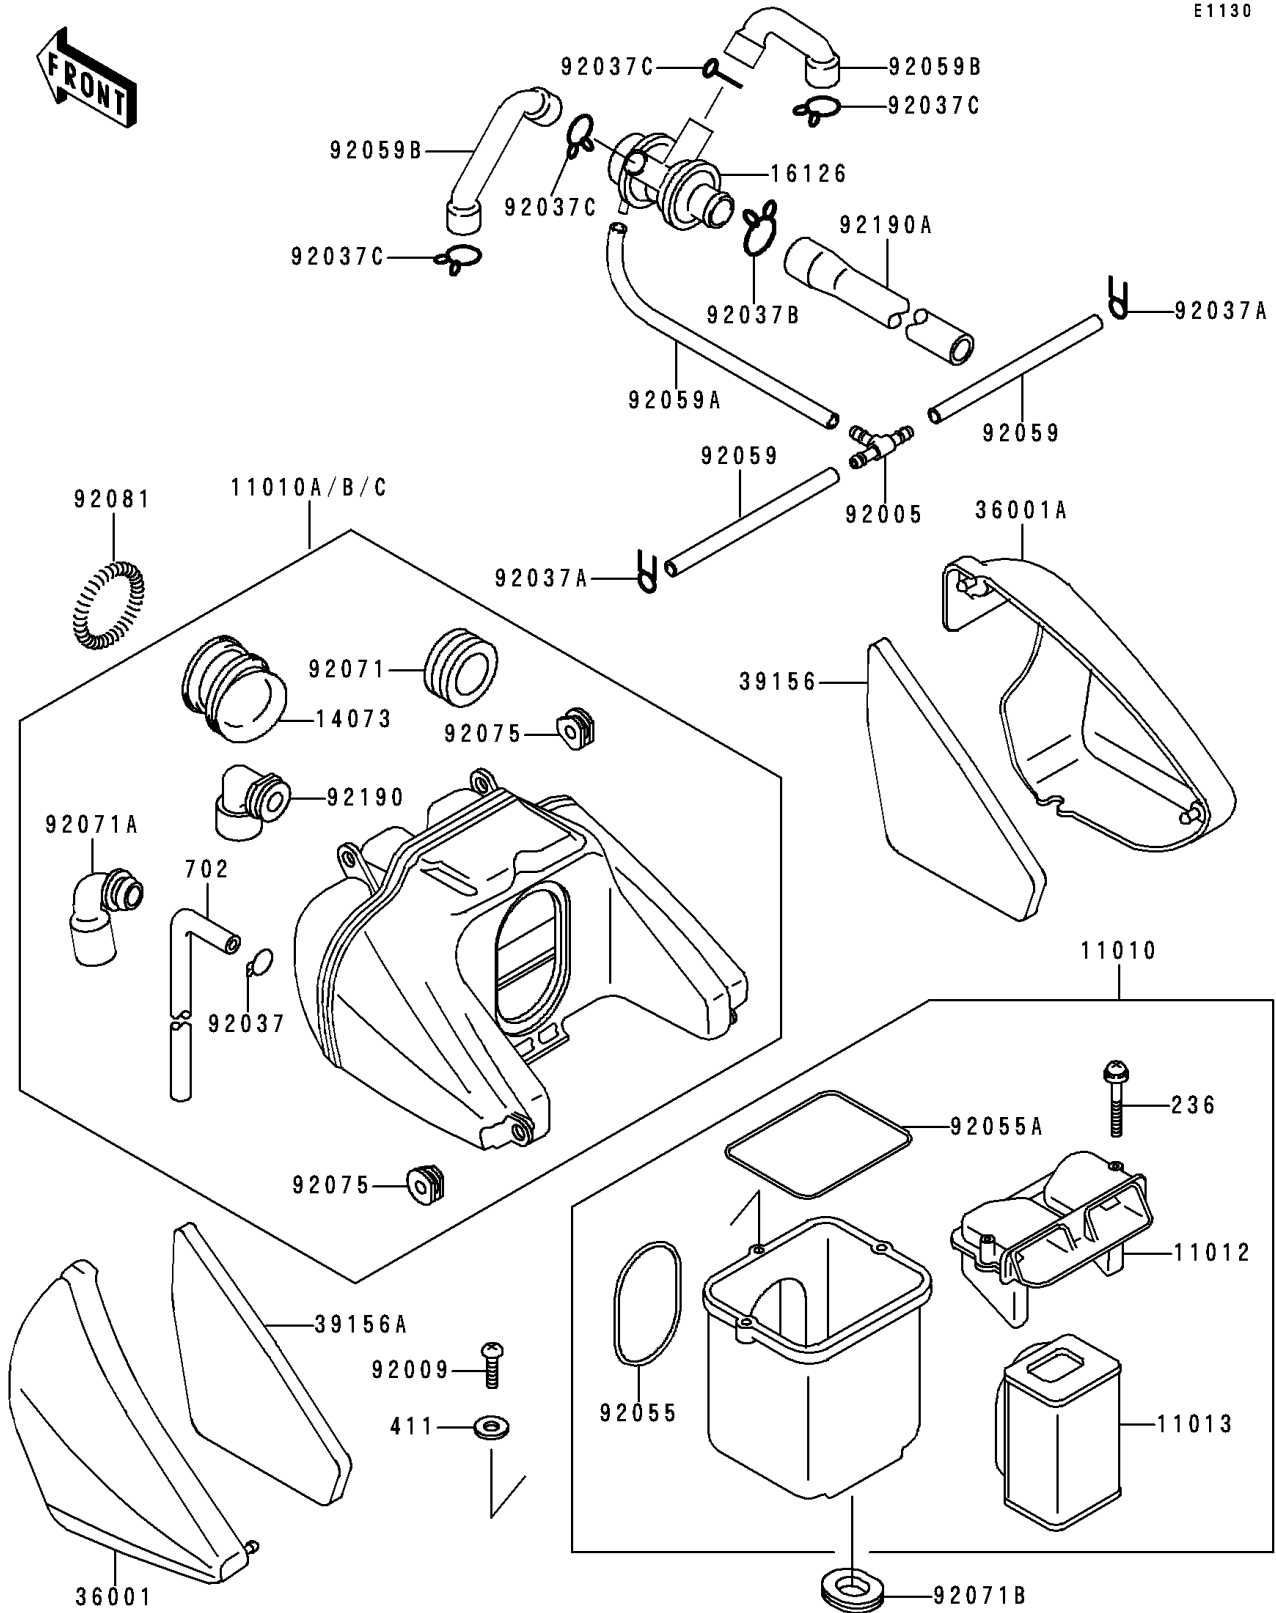

1991 Zephyr PARTS DIAGRAM

Air Filter

E1130

1991 Zephyr PARTS LIST

Air Filter

ITEM NAME	PART NUMBER	QUANTITY
FILTER-ASSY-AIR (Ref # 11010)	11010-1384	1
FILTER-ASSY-AIR (Ref # 11010A)	11010-1385	1
FILTER-ASSY-AIR (Ref # 11010B)	11010-1404	1
FILTER-ASSY-AIR (Ref # 11010C)	11010-1409	1
CAP,AIR FILTER (Ref # 11012)	11012-1709	1
ELEMENT-AIR FILTER (Ref # 11013)	11013-1157	1
DUCT,CARBURETOR (Ref # 14073)	14073-1211	4
VALVE,AIR SWITCH (Ref # 16126)	16126-1017	1
COVER-SIDE,AIR FILTER,LH,GRAY (Ref # 36001)	36001-1420-FR	1
COVER-SIDE,AIR FILTER,RH,GRAY (Ref # 36001A)	36001-1421-FR	1
PAD,RH (Ref # 39156)	39156-1351	1
PAD,LH (Ref # 39156A)	39156-1352	1
FITTING,TUBE,T-TYPE (Ref # 92005)	92005-1017	1
SCREW,TAPPING,5X20 (Ref # 92009)	92009-1399	1
CLAMP,TUBE (Ref # 92037)	92037-010	1
CLAMP,TUBE (Ref # 92037A)	92037-072	2
CLAMP,TUBE (Ref # 92037B)	92037-1076	1
CLAMP,TUBE (Ref # 92037C)	92037-213	4
RING-O,91MM (Ref # 92055)	92055-1137	1
RING-O,AIR FILTER CAP (Ref # 92055A)	92055-1457	1
TUBE,4X9X155 (Ref # 92059)	92059-1033	2
TUBE,4X9X290 (Ref # 92059A)	92059-1043	1
TUBE,AIR (Ref # 92059B)	92059-1208	2
GROMMET,AIR FILTER (Ref # 92071)	92071-1028	1
GROMMET,AIR FILTER (Ref # 92071A)	92071-1114	1
GROMMET,AIR FILTER (Ref # 92071B)	92071-1123	1
DAMPER (Ref # 92075)	92075-1470	6
SCREW-PAN-WSP-CROS (Ref # 236)	236B0540	2
WASHER-PLAIN,5MM,BLACK (Ref # 411)	411F0500	1

1991 Zephyr PARTS LIST

Air Filter

ITEM NAME	PART NUMBER	QUANTITY
TUBE-RUBBER,5X350 (Ref # 702)	702A05350	1
SPRING,AIR FILTER DUCT (Ref # 92081)	92081-1422	4
TUBE,BREATHER (Ref # 92190)	92190-1041	1
TUBE,VALVE-AIR FILTER (Ref # 92190A)	92190-1144	1