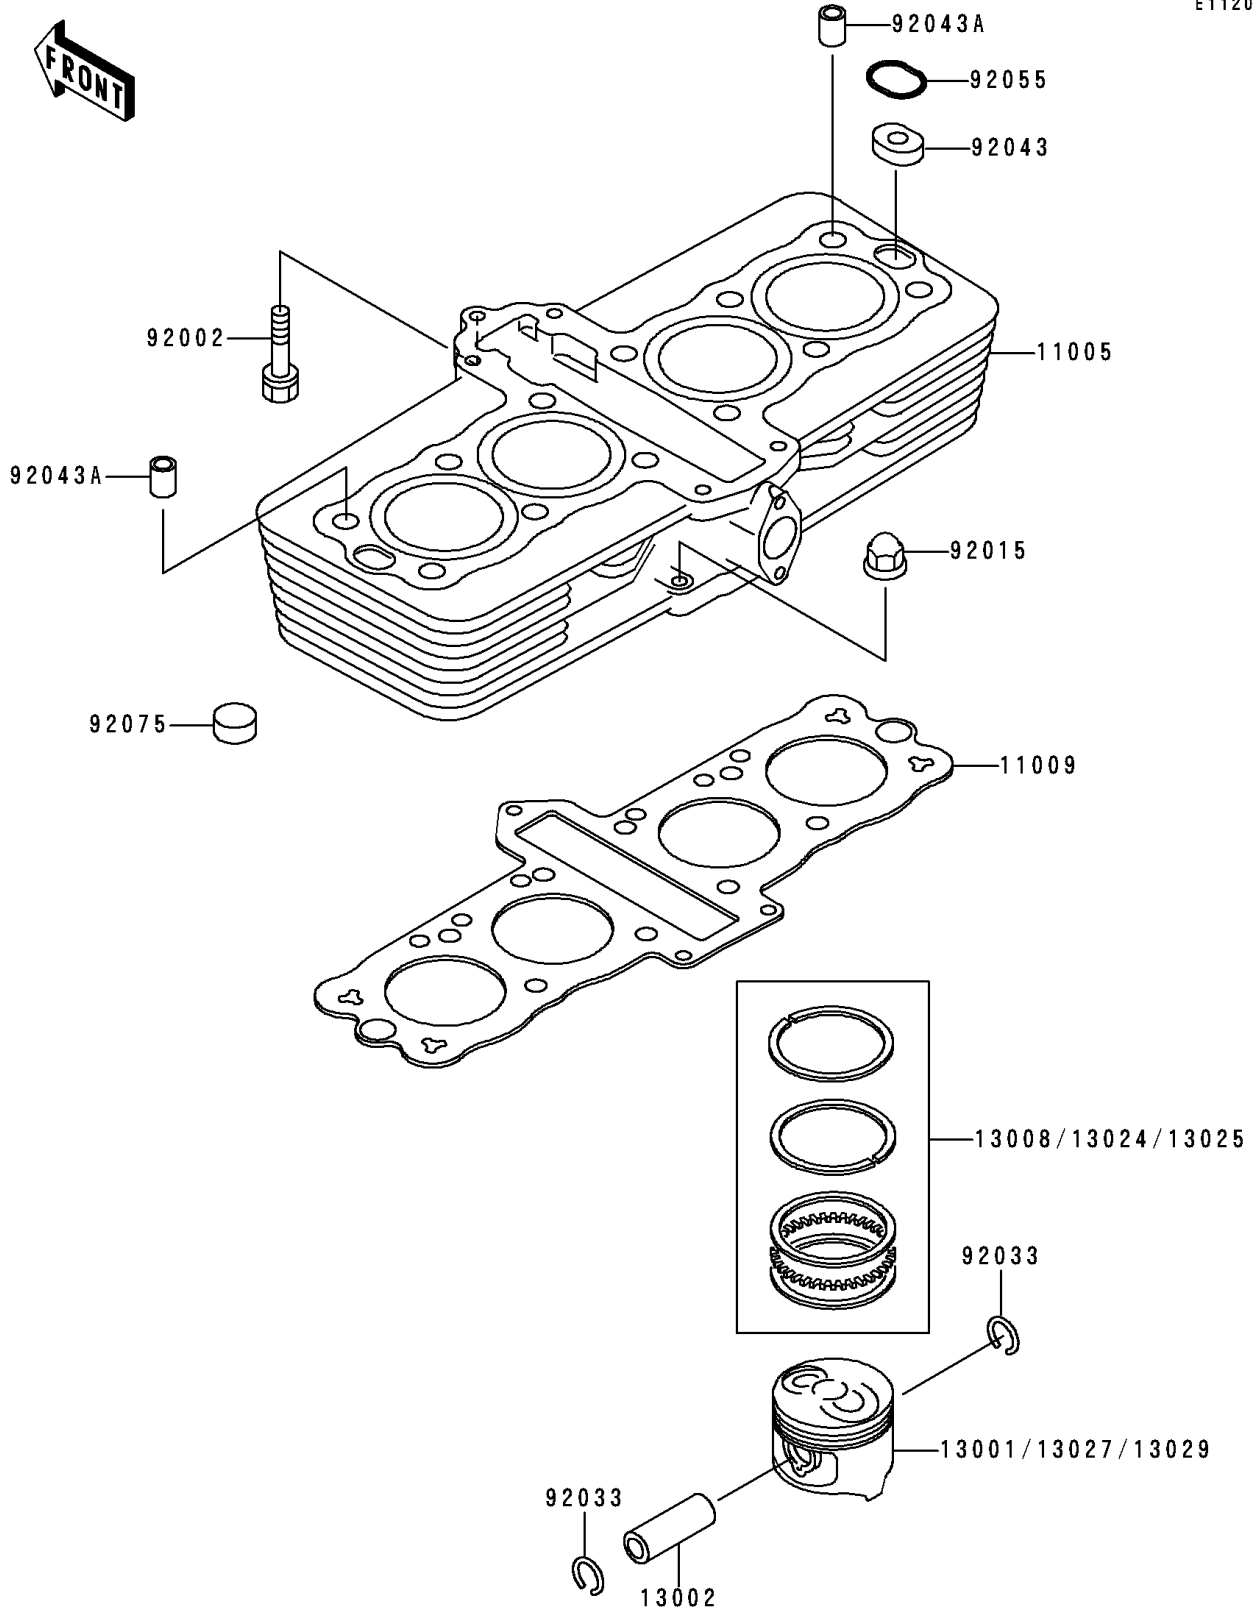

1991 Zephyr PARTS DIAGRAM

Cylinder/Piston

E1120

1991 Zephyr PARTS LIST

Cylinder/Piston

ITEM NAME	PART NUMBER	QUANTITY
CYLINDER-ENGINE (Ref # 11005)	11005-1630	1
GASKET,CYLINDER BASE (Ref # 11009)	11009-1932	1
PISTON-ENGINE,STD (Ref # 13001)	13001-1121	4
PIN-PISTON (Ref # 13002)	13002-1012	4
RING-SET-PISTON,STD (Ref # 13008)	13008-1009	4
RING-SET-PISTON LL,O/S 1.00 (Ref # 13024)	13024-1010	4
RING-SET-PISTON L,O/S 0.50 (Ref # 13025)	13025-1010	4
PISTON-ENGINE LL,O/S 1.00 (Ref # 13027)	13027-1053	4
PISTON-ENGINE L,O/S 0.50 (Ref # 13029)	13029-1055	4
BOLT,6X28 (Ref # 92002)	92002-1104	5
NUT,CAP,6MM,BLACK (Ref # 92015)	92015-1170	3
RING-SNAP (Ref # 92033)	92033-1050	8
PIN,OIL LINE (Ref # 92043)	92043-1210	2
PIN,9.2X12X14 (Ref # 92043A)	92043-1265	2
RING-O,CYLINDER OIL LINE PIN (Ref # 92055)	92055-1147	2
DAMPER (Ref # 92075)	92075-1089	16