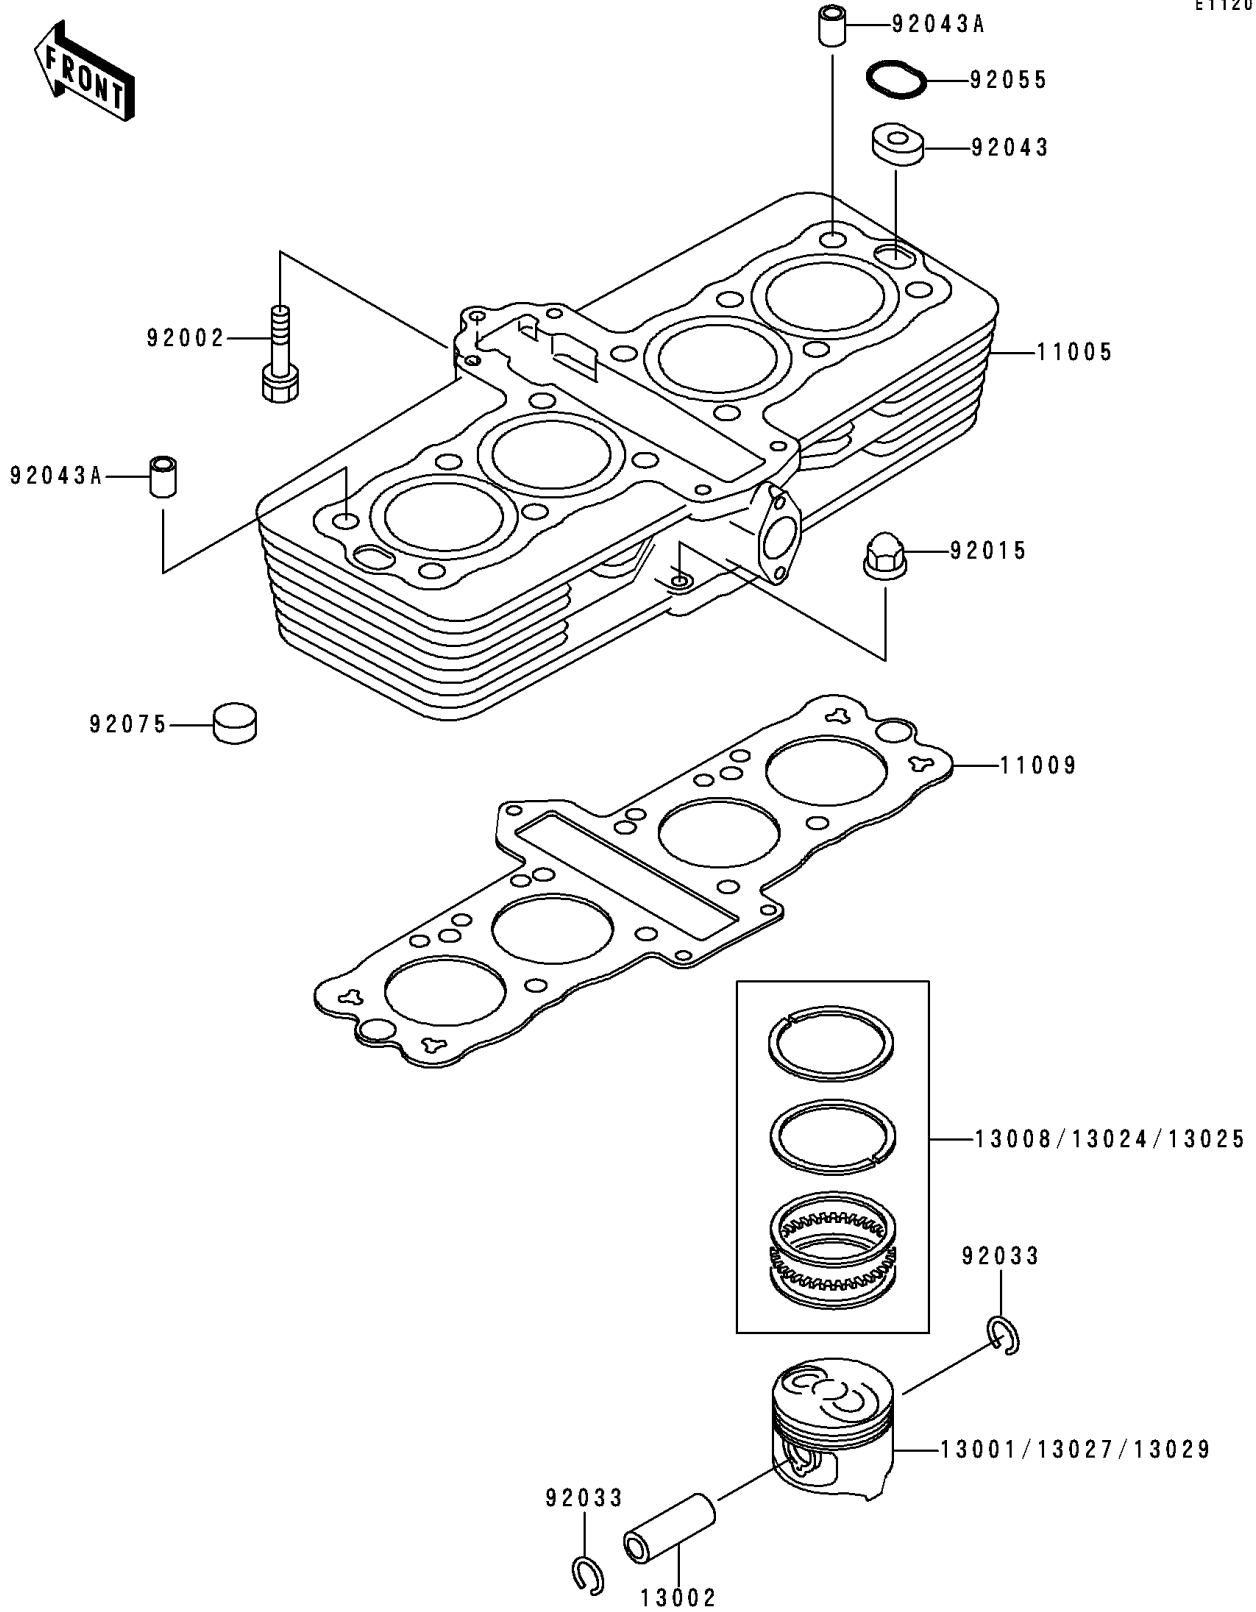

# 1991 Zephyr PARTS DIAGRAM

Cylinder/Piston

E1120

# 1991 Zephyr PARTS LIST

## Cylinder/Piston

ITEM NAME	PART NUMBER	QUANTITY
CYLINDER-ENGINE (Ref # 11005)	11005-1630	1
GASKET,CYLINDER BASE (Ref # 11009)	11009-1932	1
PISTON-ENGINE,STD (Ref # 13001)	13001-1121	4
PIN-PISTON (Ref # 13002)	13002-1012	4
RING-SET-PISTON,STD (Ref # 13008)	13008-1009	4
RING-SET-PISTON LL,O/S 1.00 (Ref # 13024)	13024-1010	4
RING-SET-PISTON L,O/S 0.50 (Ref # 13025)	13025-1010	4
PISTON-ENGINE LL,O/S 1.00 (Ref # 13027)	13027-1053	4
PISTON-ENGINE L,O/S 0.50 (Ref # 13029)	13029-1055	4
BOLT,6X28 (Ref # 92002)	92002-1104	5
NUT,CAP,6MM,BLACK (Ref # 92015)	92015-1170	3
RING-SNAP (Ref # 92033)	92033-1050	8
PIN,OIL LINE (Ref # 92043)	92043-1210	2
PIN,9.2X12X14 (Ref # 92043A)	92043-1265	2
RING-O,CYLINDER OIL LINE PIN (Ref # 92055)	92055-1147	2
DAMPER (Ref # 92075)	92075-1089	16