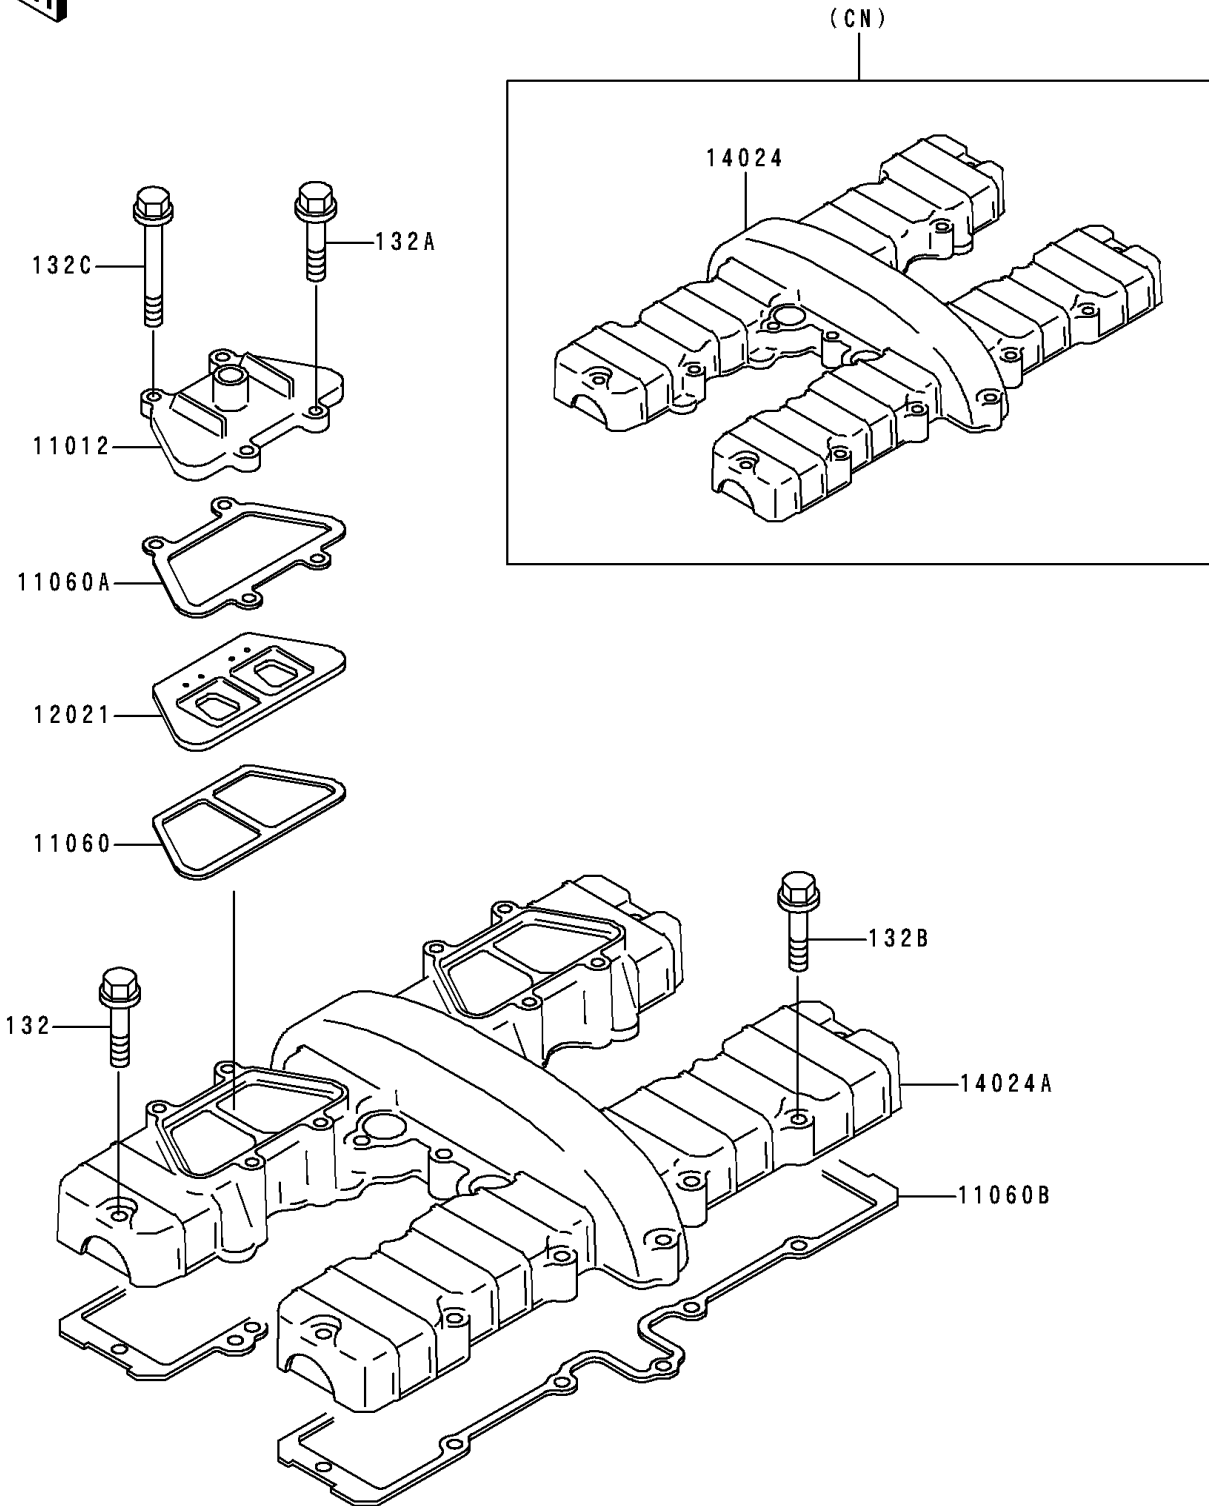

1991 Zephyr PARTS DIAGRAM

Cylinder Head Cover

E1112

1991 Zephyr PARTS LIST

Cylinder Head Cover

ITEM NAME	PART NUMBER	QUANTITY
BOLT-FLANGED-SMALL (Ref # 132)	132E0650	4
BOLT-FLANGED-SMALL (Ref # 132A)	132G0620	4
BOLT-FLANGED-SMALL (Ref # 132B)	132G0635	16
BOLT-FLANGED-SMALL (Ref # 132B)	132G0635	20
BOLT-FLANGED-SMALL (Ref # 132C)	132G0665	4
CAP, REED VALVE, SILVER (Ref # 11012)	11012-1193	2
GASKET, REED VALVE, LWR (Ref # 11060)	11060-1063	2
GASKET, REED VALVE, UPP (Ref # 11060A)	11060-1064	2
GASKET, HEAD COVER (Ref # 11060B)	11060-1329	1
VALVE-ASSY-REED (Ref # 12021)	12021-1008	2
COVER, HEAD (Ref # 14024)	14024-1798	1
COVER, HEAD (Ref # 14024A)	14024-1946	1