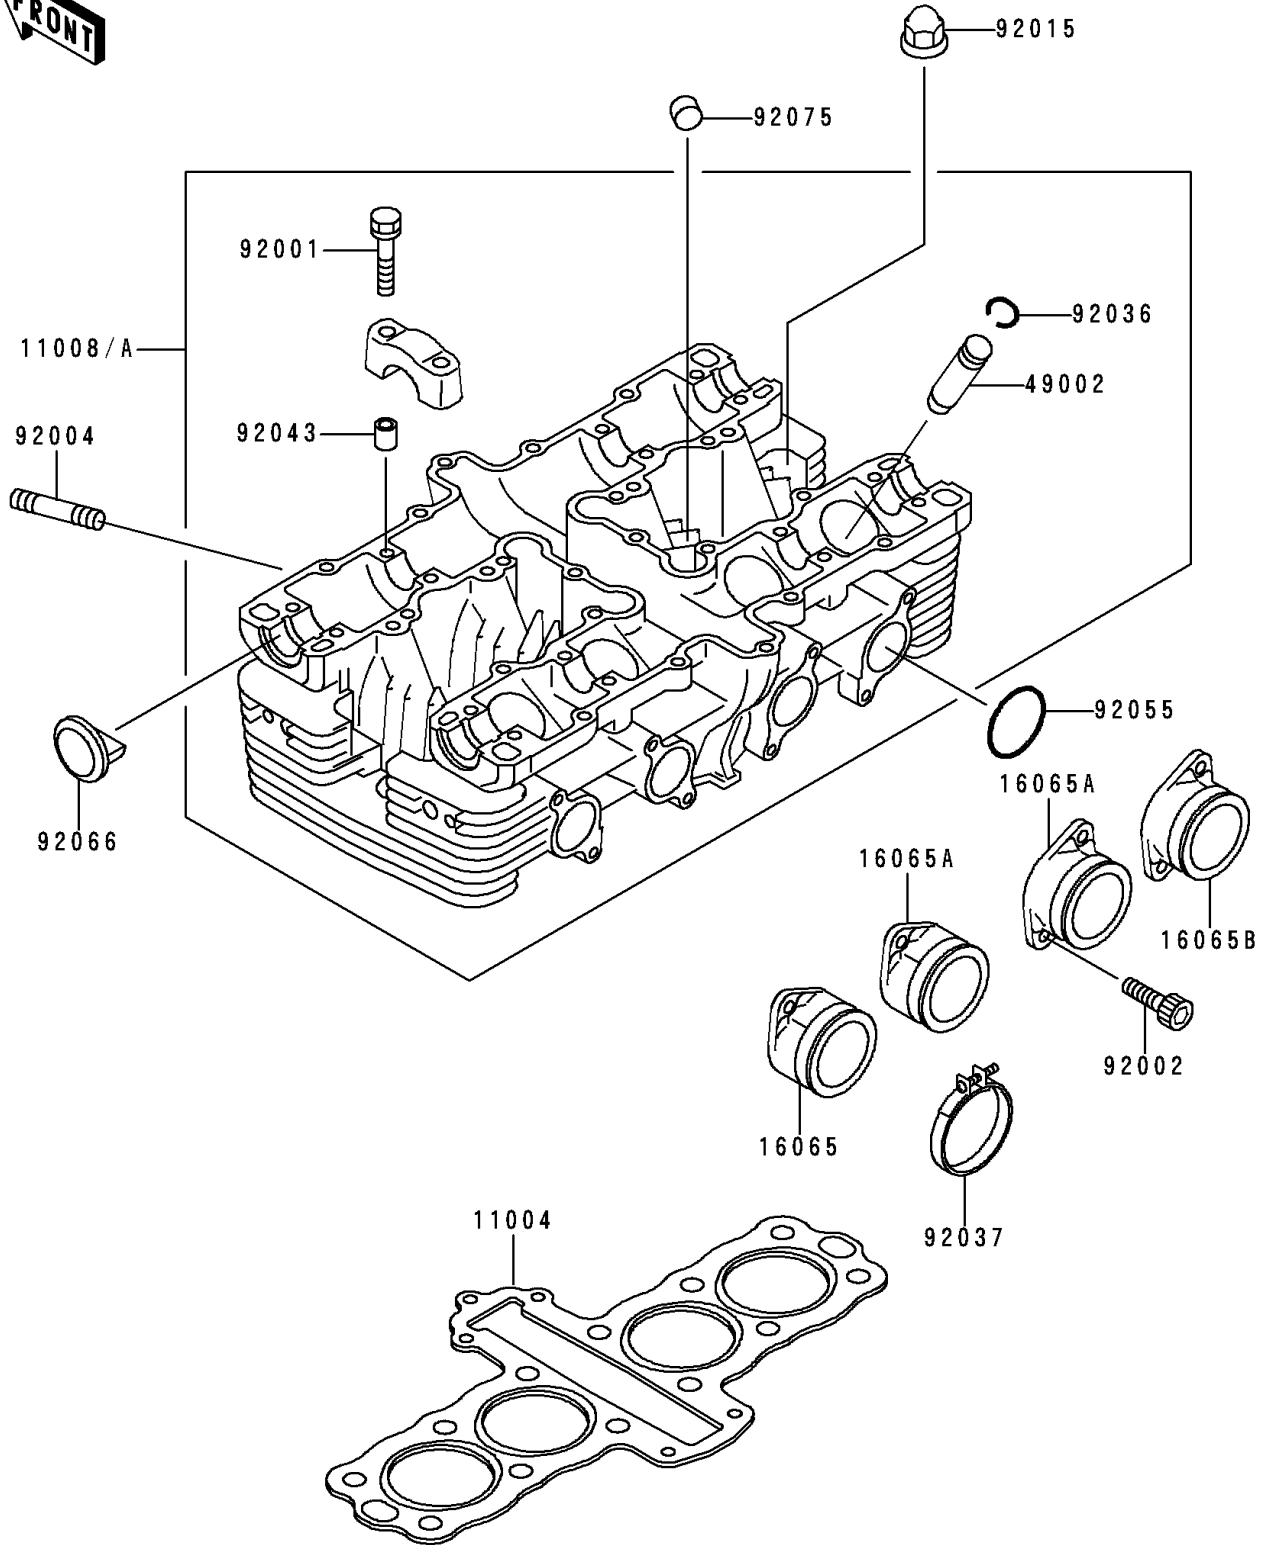

1991 Zephyr PARTS DIAGRAM

Cylinder Head

E1111

1991 Zephyr PARTS LIST

Cylinder Head

ITEM NAME	PART NUMBER	QUANTITY
GASKET-HEAD (Ref # 11004)	11004-1212	1
HEAD-COMP-CYLINDER (Ref # 11008)	11008-1225	1
HEAD-COMP-CYLINDER (Ref # 11008A)	11008-1240	1
HOLDER-CARBURETOR,#1 (Ref # 16065)	16065-1234	1
HOLDER-CARBURETOR,#2 (Ref # 16065A)	16065-1235	2
HOLDER-CARBURETOR,#4 (Ref # 16065B)	16065-1236	1
GUIDE-VALVE (Ref # 49002)	49002-1005	8
BOLT,FLANGED,6X38 (Ref # 92001)	92001-1105	16
BOLT,6X16 (Ref # 92002)	92002-1143	8
STUD,6X27 (Ref # 92004)	92004-1162	8
NUT,CAP,8MM,BLACK (Ref # 92015)	92015-1174	12
RING-SNAP (Ref # 92036)	92036-023	8
CLAMP (Ref # 92037)	92037-1326	4
PIN,6.2X8X14 (Ref # 92043)	92043-1263	16
RING-O,32MM (Ref # 92055)	92055-1256	4
PLUG,CAMSHAFT (Ref # 92066)	92066-1329	4
DAMPER (Ref # 92075)	92075-182	4