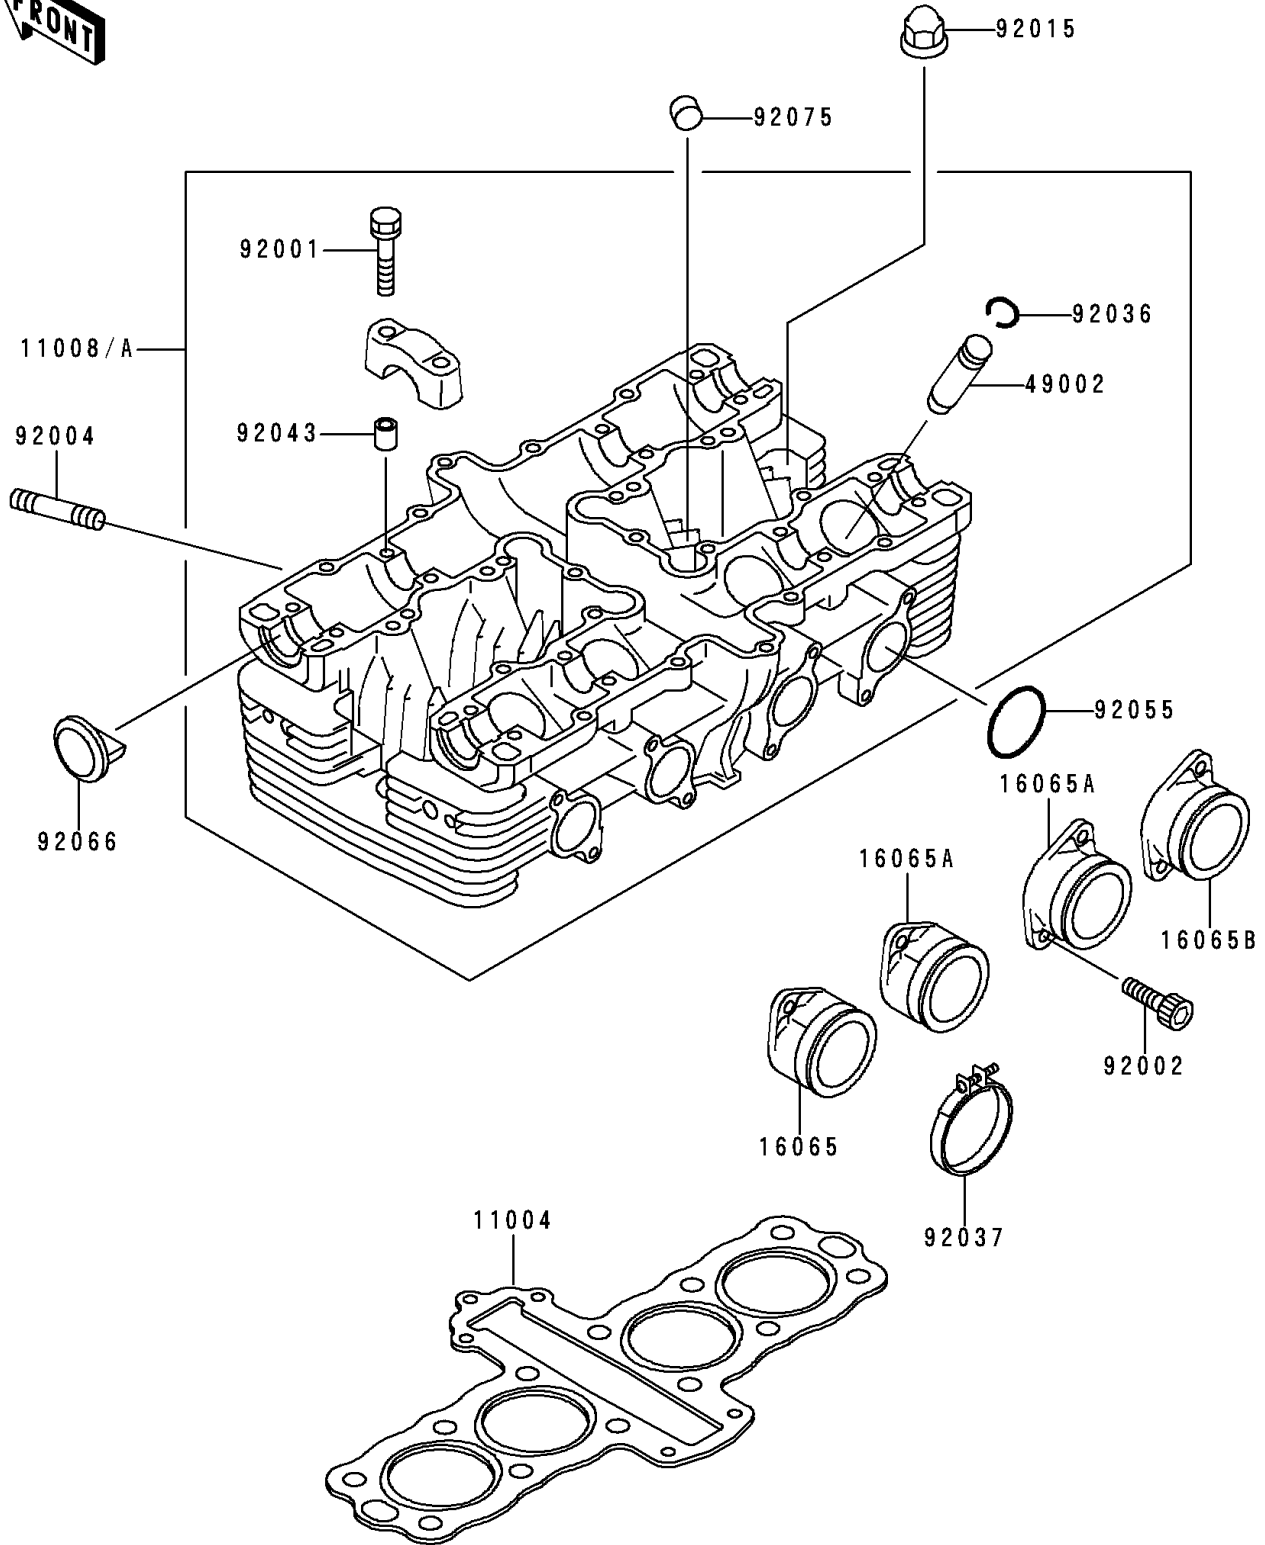

# 1991 Zephyr PARTS DIAGRAM

Cylinder Head

E1111

# 1991 Zephyr PARTS LIST

## Cylinder Head

ITEM NAME	PART NUMBER	QUANTITY
GASKET-HEAD (Ref # 11004)	11004-1212	1
HEAD-COMP-CYLINDER (Ref # 11008)	11008-1225	1
HEAD-COMP-CYLINDER (Ref # 11008A)	11008-1240	1
HOLDER-CARBURETOR,#1 (Ref # 16065)	16065-1234	1
HOLDER-CARBURETOR,#2&#3 (Ref # 16065A)	16065-1235	2
HOLDER-CARBURETOR,#4 (Ref # 16065B)	16065-1236	1
GUIDE-VALVE (Ref # 49002)	49002-1005	8
BOLT,FLANGED,6X38 (Ref # 92001)	92001-1105	16
BOLT,6X16 (Ref # 92002)	92002-1143	8
STUD,6X27 (Ref # 92004)	92004-1162	8
NUT,CAP,8MM,BLACK (Ref # 92015)	92015-1174	12
RING-SNAP (Ref # 92036)	92036-023	8
CLAMP (Ref # 92037)	92037-1326	4
PIN,6.2X8X14 (Ref # 92043)	92043-1263	16
RING-O,32MM (Ref # 92055)	92055-1256	4
PLUG,CAMSHAFT (Ref # 92066)	92066-1329	4
DAMPER (Ref # 92075)	92075-182	4