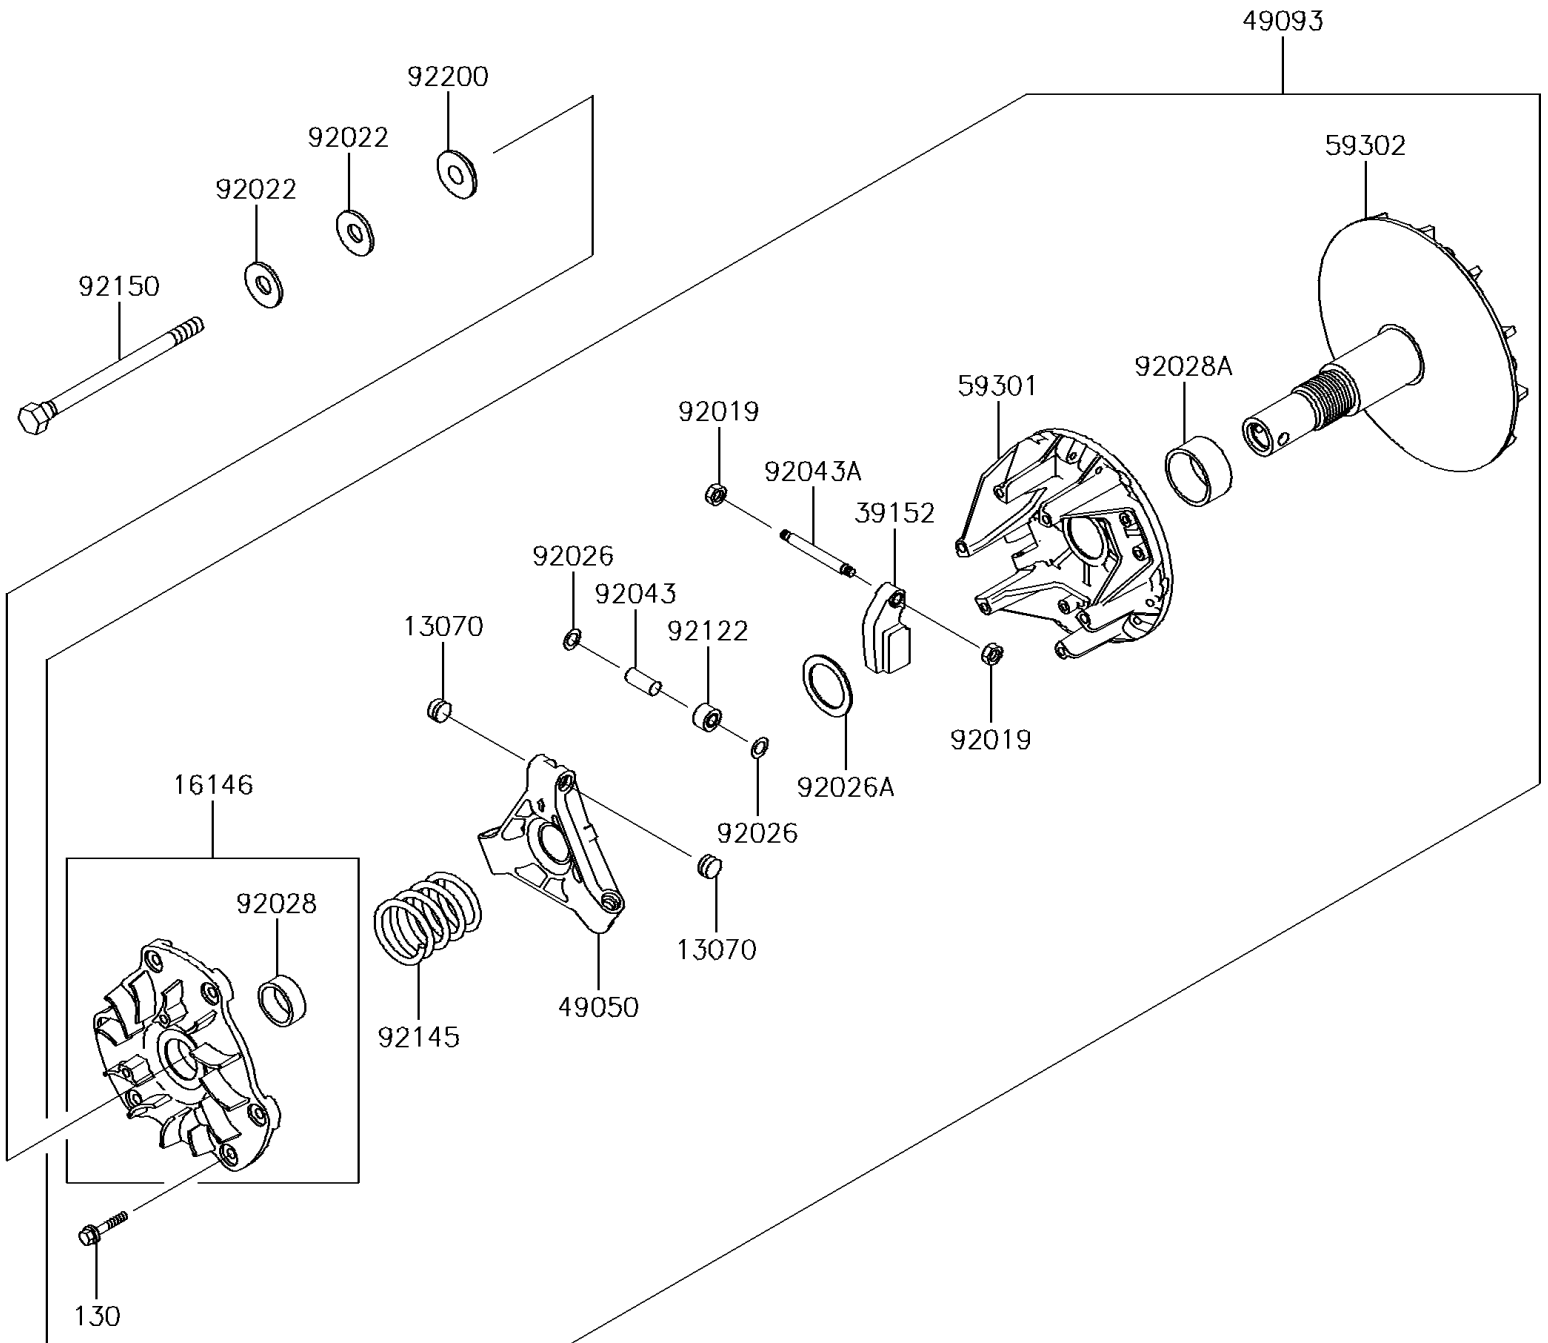

2018 MULE™ 4010 4x4 SE PARTS DIAGRAM

Drive Converter

E1391

2018 MULE™ 4010 4x4 SE PARTS LIST

Drive Converter

ITEM NAME	PART NUMBER	QUANTITY
GUIDE (Ref # 13070)	13070-1330	6
COVER-ASSY (Ref # 16146)	16146-1219	1
WEIGHT-RAMP (Ref # 39152)	39152-1078	3
SPIDER (Ref # 49050)	49050-0018	1
CONVERTER-ASSY-DRIVE (Ref # 49093)	49093-0025	1
SHEAVE-MOVABLE (Ref # 59301)	59301-0016	1
SHEAVE-COMP (Ref # 59302)	59302-1085	1
NUT,LOCK,6MM (Ref # 92019)	92019-008	6
WASHER,SPECIAL CONICAL (Ref # 92022)	92022-1901	2
SPACER (Ref # 92026)	92026-1512	6
SPACER,32.3X44.3X3.6 (Ref # 92026A)	92026-1591	1
BUSHING (Ref # 92028)	92028-1861	1
BUSHING (Ref # 92028A)	92028-1864	1
PIN (Ref # 92043)	92043-1572	3
PIN (Ref # 92043A)	92043-1573	3
ROLLER (Ref # 92122)	92122-1204	3
SPRING,YELLOW PAINT (Ref # 92145)	92145-0639	1
BOLT,12X163.5 (Ref # 92150)	92150-1008	1
WASHER (Ref # 92200)	92200-1401	1
BOLT-FLANGED,6X30 (Ref # 130)	130CA0630	6