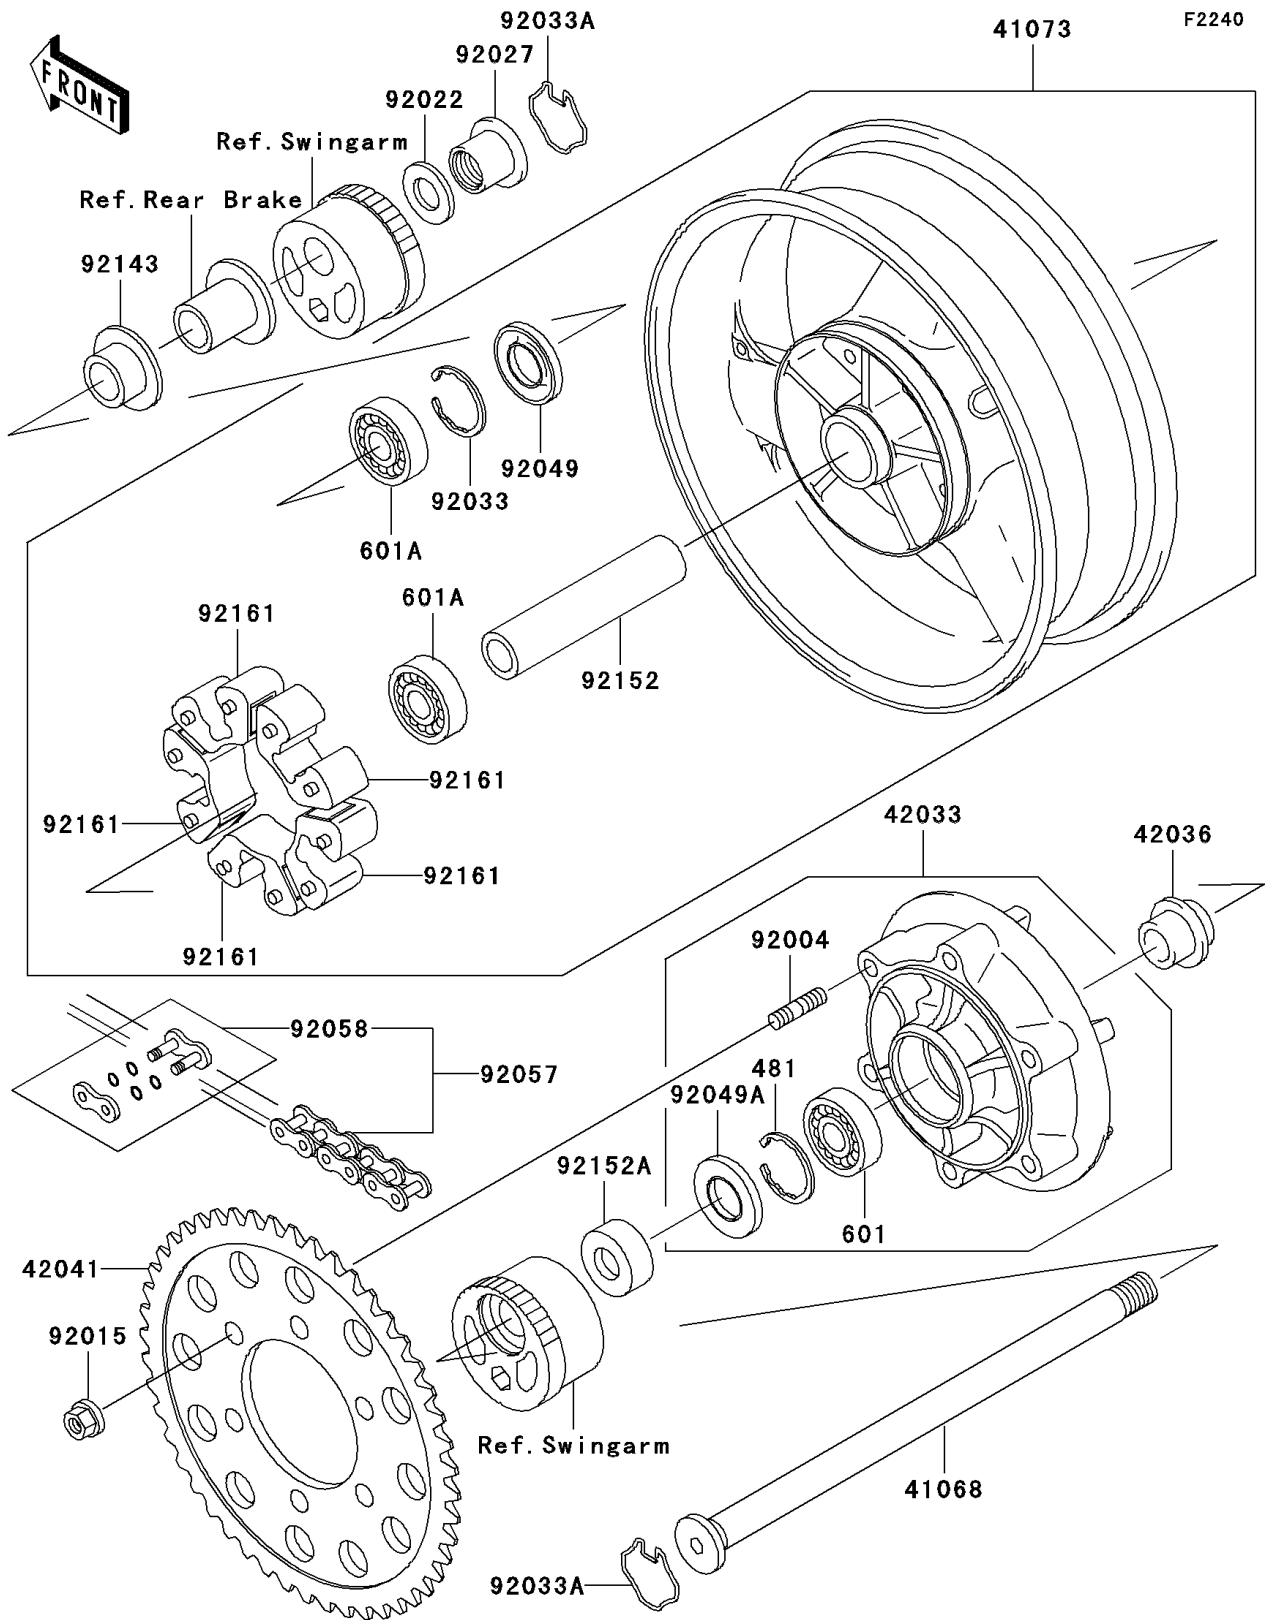

# 2005 ZRX1200R PARTS DIAGRAM

Rear Wheel/Chain

## 2005 ZRX1200R PARTS LIST

### Rear Wheel/Chain

ITEM NAME	PART NUMBER	QUANTITY
CIRCLIP (Ref # 481)	481J5500	1
BEARING-BALL,#6006G (Ref # 601)	601B6006G	1
BEARING-BALL,#6304UUC3 (Ref # 601A)	601B6304UU	2
AXLE,RR (Ref # 41068)	41068-1429	1
WHEEL-ASSY,RR,BLACK (Ref # 41073)	41073-0017-R2	1
COUPLING-ASSY,RR HUB (Ref # 42033)	42033-1203	1
SLEEVE,RR HUB COUPLING,L=22 (Ref # 42036)	42036-1366	1
SPROCKET-HUB,42T (Ref # 42041)	42041-1387	1
STUD,10X19 (Ref # 92004)	92004-1275	6
NUT,FLANGED,10MM (Ref # 92015)	92015-1335	6
WASHER,23X32X2.3 (Ref # 92022)	92022-1618	1
COLLAR,RR AXLE,L=28 (Ref # 92027)	92027-1810	1
RING-SNAP,52MM (Ref # 92033)	92033-1043	1
RING-SNAP,RR AXLE (Ref # 92033A)	92033-1156	2
SEAL-OIL,28X52X5 (Ref # 92049)	92049-1061	1
SEAL-OIL,PJN40556 (Ref # 92049A)	92049-1263	1
CHAIN,DRIVE,DID50VA8X110L (Ref # 92057)	92057-0067	1
JOINT-CHAIN,DRIVE (Ref # 92058)	92058-0004	1
COLLAR,RR AXLE,RH,L=18 (Ref # 92143)	92143-1915	1
COLLAR,RR HUB (Ref # 92152)	92152-0129	1
COLLAR,RR AXLE,LH,L=19 (Ref # 92152A)	92152-1280	1
DAMPER,SHOCK,RR HUB (Ref # 92161)	92161-1069	5