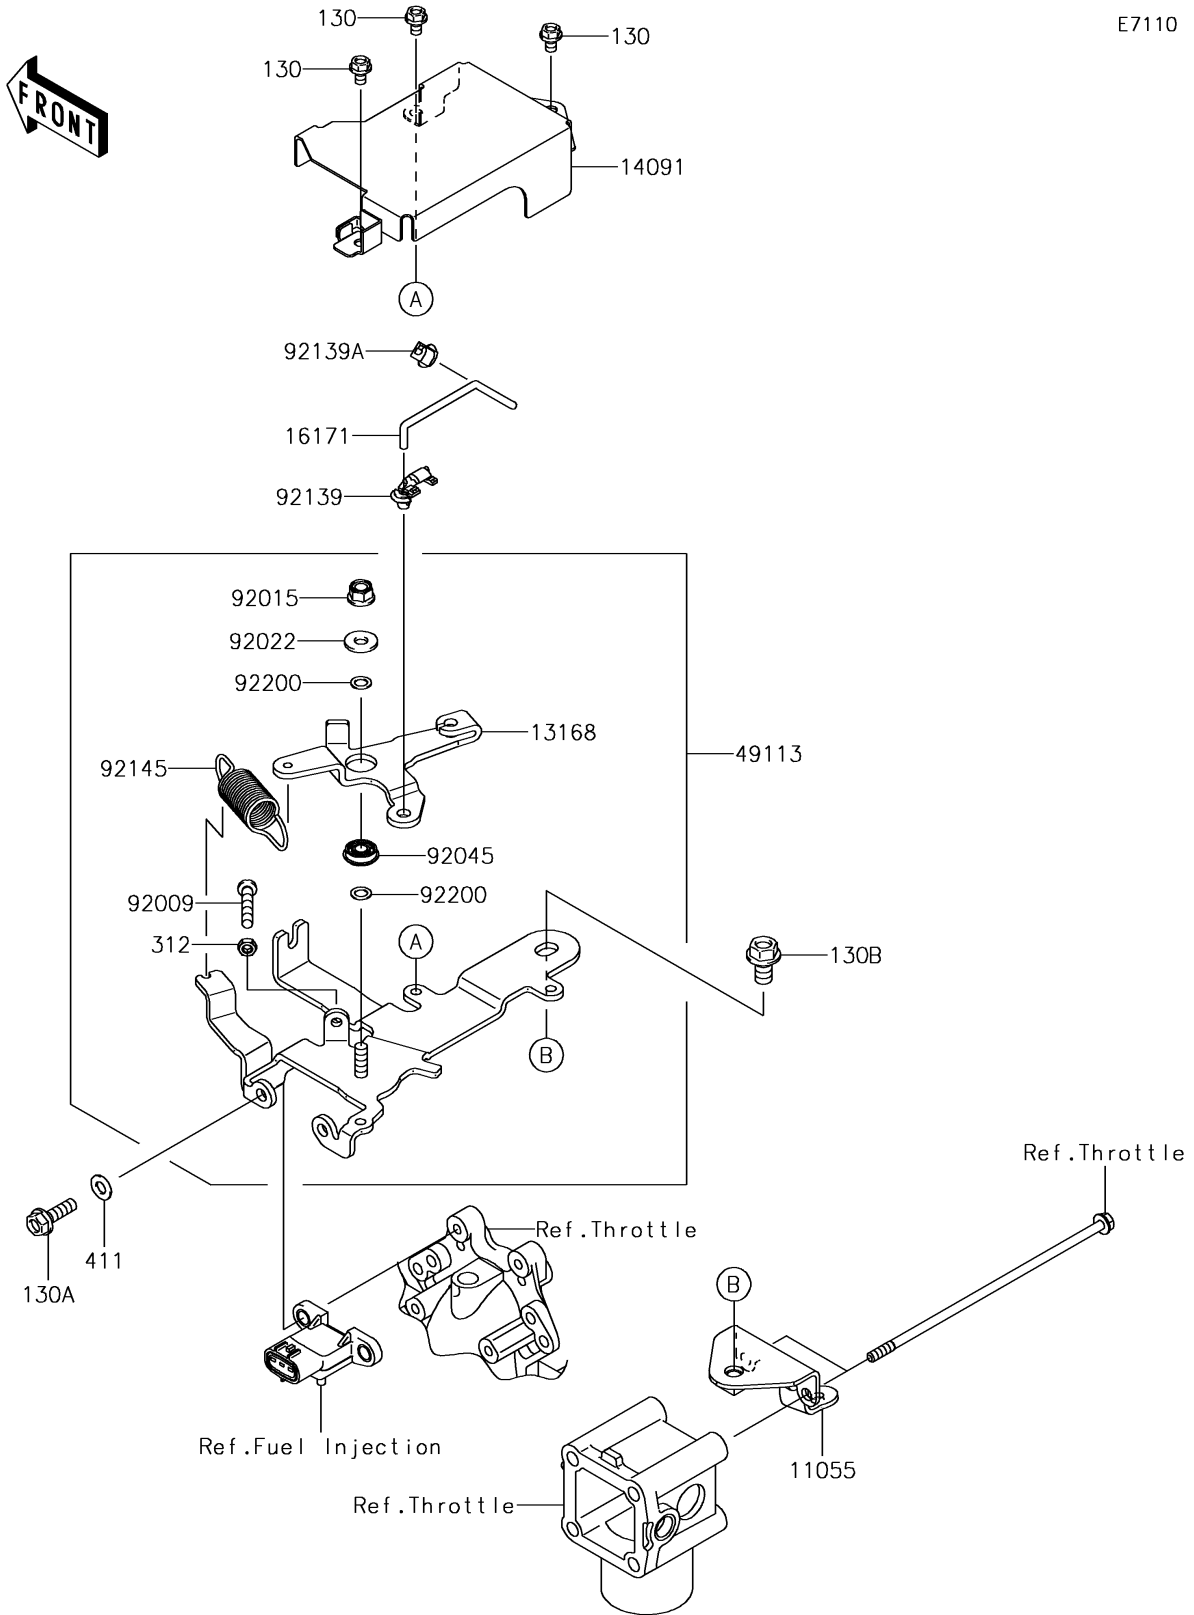

# 2017 MULE™ 4010 TRANS4x4® PARTS DIAGRAM

Control

E7110

## 2017 MULE™ 4010 TRANS4x4® PARTS LIST

### Control

ITEM NAME	PART NUMBER	QUANTITY
BRACKET (Ref # 11055)	11055-2020	1
LEVER (Ref # 13168)	13168-2509	1
COVER,CONTROL PANEL (Ref # 14091)	14091-1757	1
LINK (Ref # 16171)	16171-2105	1
PANEL-COMP-CONTROL (Ref # 49113)	49113-2211	1
SCREW,5X30 (Ref # 92009)	92009-2381	1
NUT,LOCK,FLANGED,6MM (Ref # 92015)	92015-1339	1
WASHER (Ref # 92022)	92022-2247	1
BEARING-BALL,696ZZ1NR MC3 (Ref # 92045)	92045-2223	1
BUSHING,CONT-PANEL (Ref # 92139)	92139-2060	1
BUSHING,THROTTLE-BODY (Ref # 92139A)	92139-2061	1
SPRING (Ref # 92145)	92145-2186	1
WASHER,6.2X10X0.5 (Ref # 92200)	92200-2083	2
BOLT-FLANGED,5X8 (Ref # 130)	130BA0508	3
BOLT-FLANGED,6X20 (Ref # 130A)	130BA0620	2
BOLT-FLANGED,8X14 (Ref # 130B)	130BA0814	1
NUT-HEX,5MM (Ref # 312)	312AA0500	1
WASHER-PLAIN,6MM (Ref # 411)	411AB0600	2