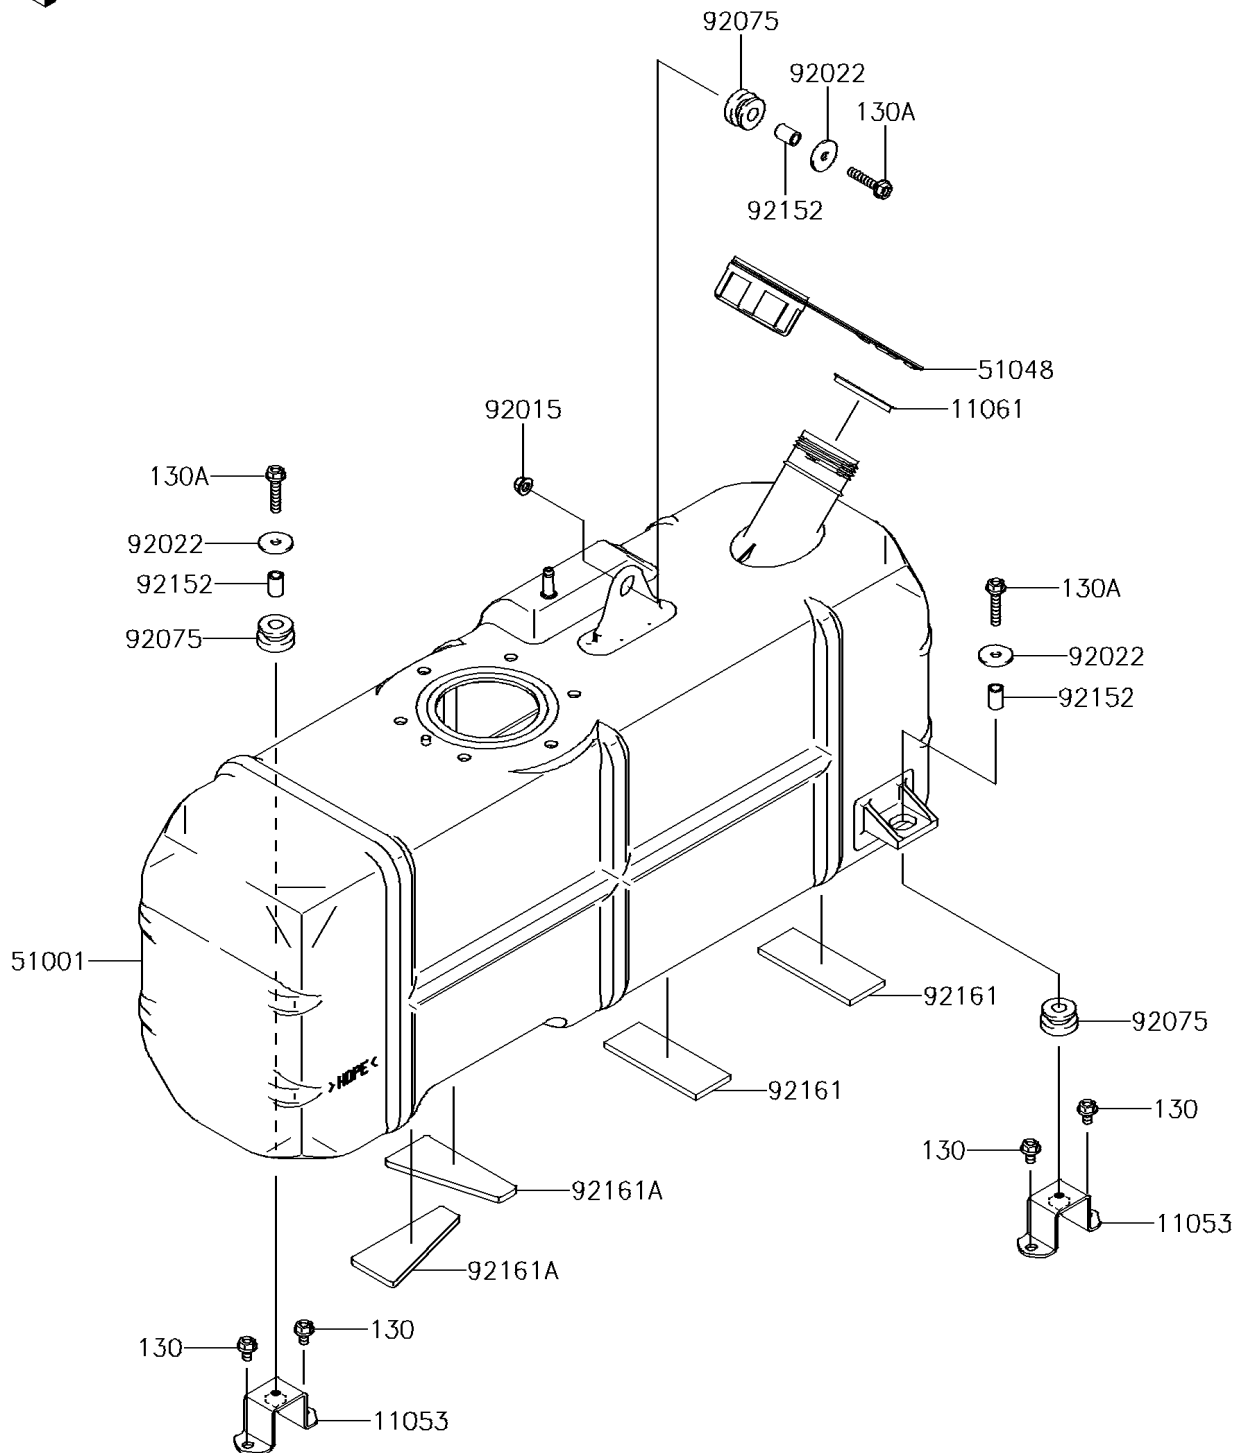

2015 MULE™ 4010 TRANS4x4® CAMO

PARTS DIAGRAM

Fuel Tank

F2410

2015 MULE™ 4010 TRANS4x4® CAMO

Kawasaki
Let the Good Times Roll®

PARTS LIST

Fuel Tank

ITEM NAME	PART NUMBER	QUANTITY
BRACKET (Ref # 11053)	11053-7512	2
GASKET,FUEL TANK CAP (Ref # 11061)	11061-0395	1
TANK-COMP-FUEL (Ref # 51001)	51001-0763	1
CAP-ASSY-TANK,FUEL (Ref # 51048)	51048-0026	1
NUT,LOCK,FLANGED,6MM (Ref # 92015)	92015-1675	1
WASHER,6.5X24X2 (Ref # 92022)	92022-1690	3
DAMPER (Ref # 92075)	92075-1787	3
COLLAR,7.02X10.32X15.3 (Ref # 92152)	92152-7511	3
DAMPER,92X35X4.76 (Ref # 92161)	92161-0813	2
DAMPER,92X19X4.76 (Ref # 92161A)	92161-0814	2
BOLT-FLANGED,6X10 (Ref # 130)	130BA0610	4
BOLT-FLANGED,6X30 (Ref # 130A)	130BA0630	3