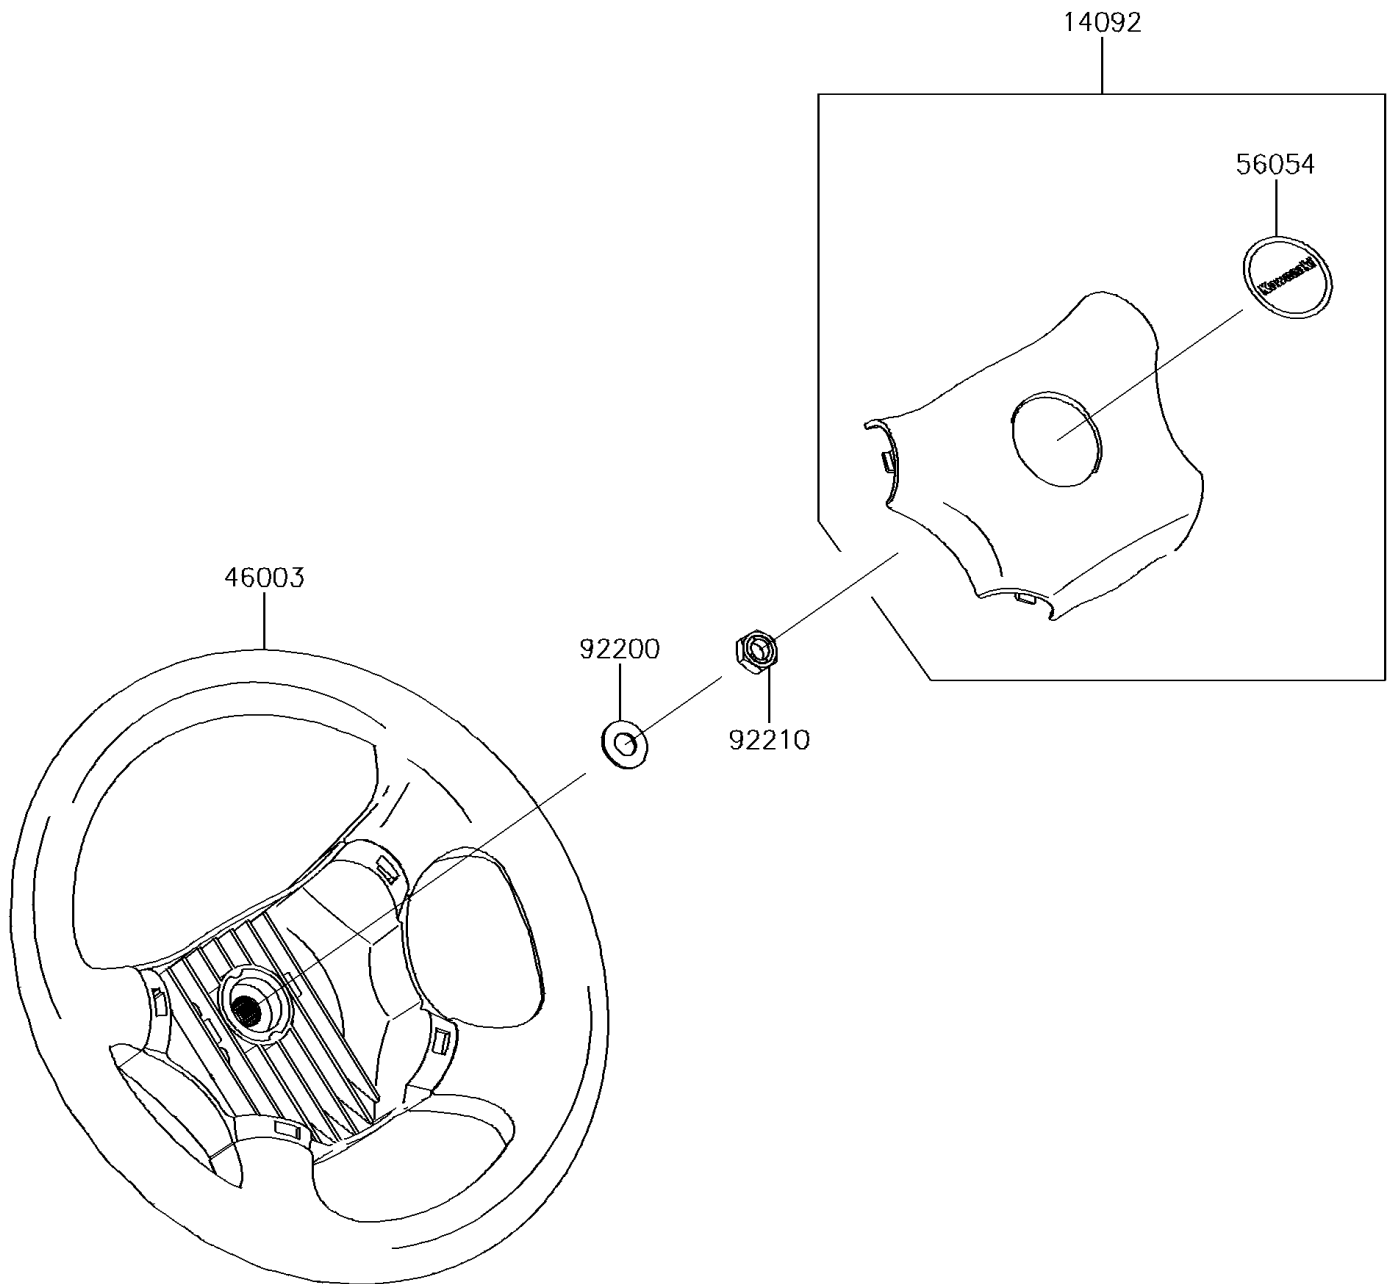

2014 MULE™ 4010 TRANS4x4® CAMO PARTS DIAGRAM

Steering Wheel

F2311

2014 MULE™ 4010 TRANS4x4® CAMO PARTS LIST

Steering Wheel

ITEM NAME	PART NUMBER	QUANTITY
COVER,HORN SWITCH (Ref # 14092)	14092-1029	1
HANDLE (Ref # 46003)	46003-0595	1
MARK,CENTER LOGO,KAWASAKI (Ref # 56054)	56054-1188	1
WASHER,12.1X25X1.6 (Ref # 92200)	92200-0455	1
NUT,LOCK,12MM (Ref # 92210)	92210-1249	1