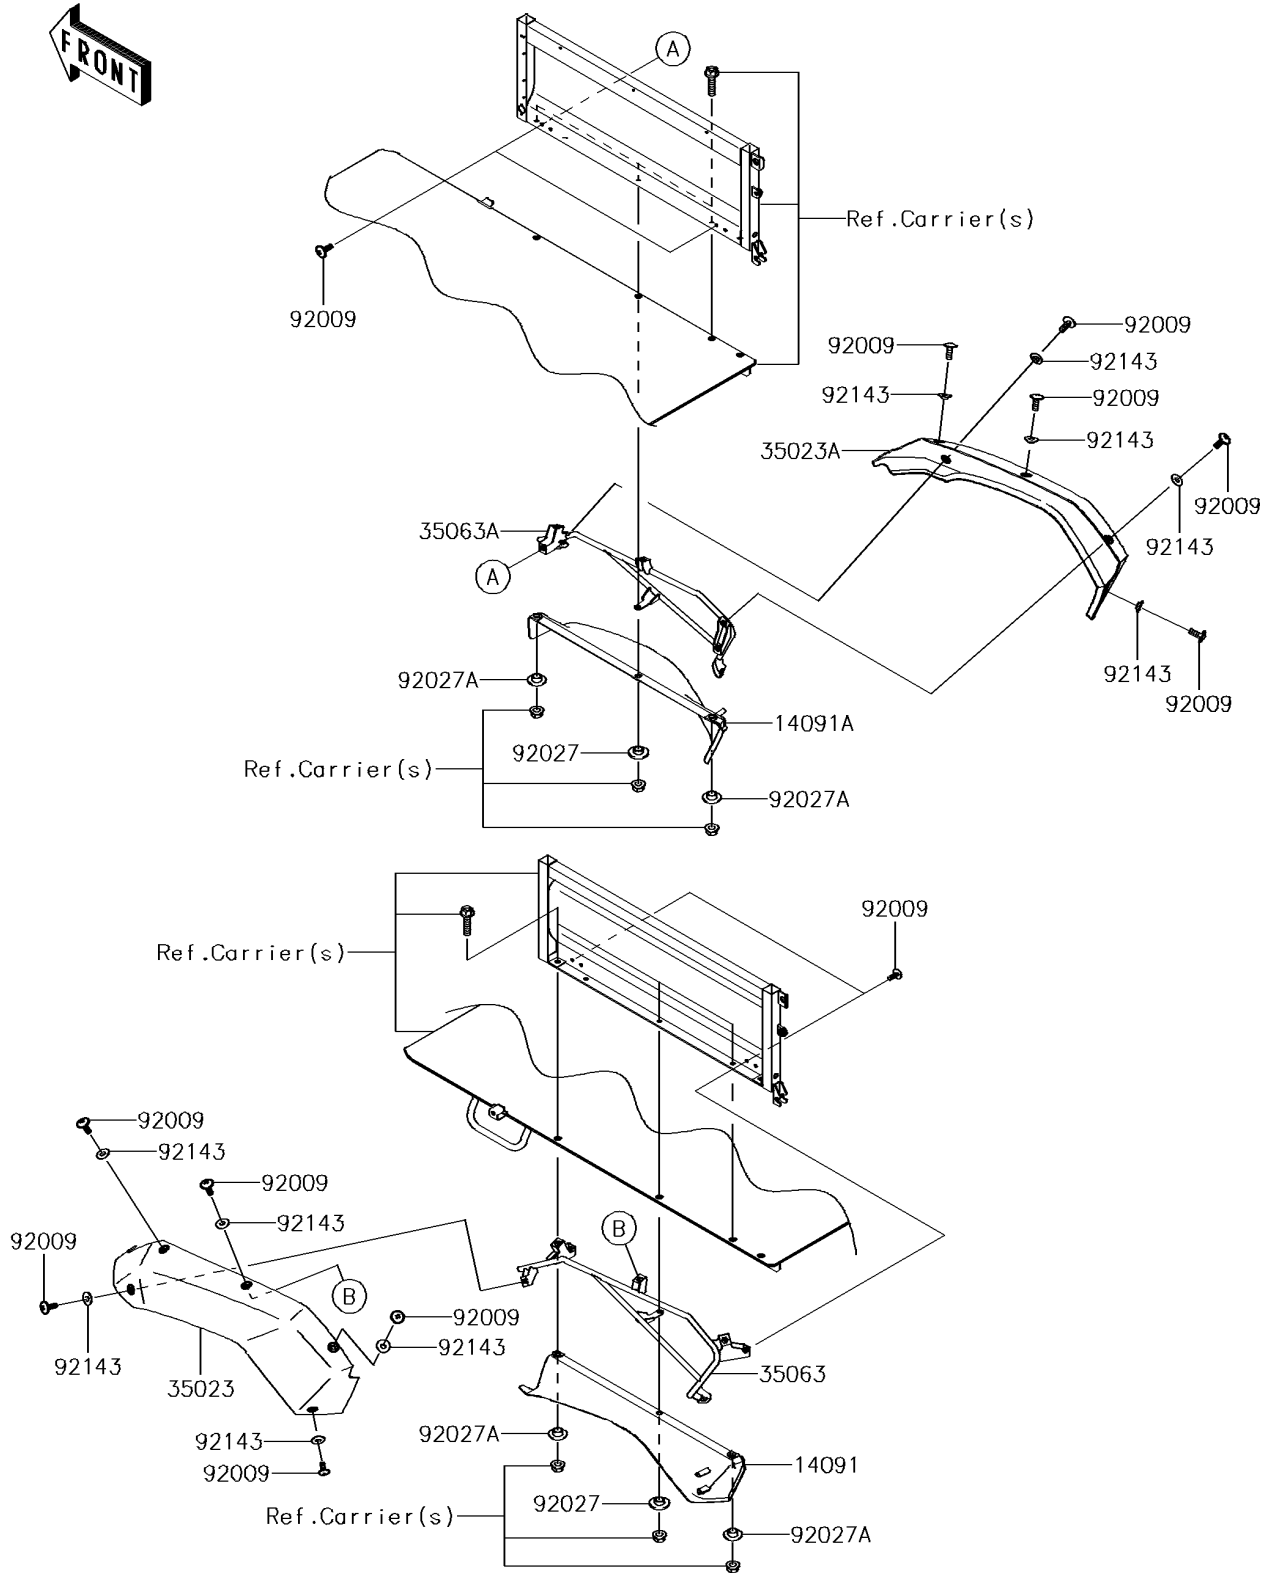

# 2014 MULE™ 4010 TRANS4x4® CAMO PARTS DIAGRAM

Rear Fender(s)

F2172

## 2014 MULE™ 4010 TRANS4x4® CAMO PARTS LIST

### Rear Fender(s)

ITEM NAME	PART NUMBER	QUANTITY
COVER,FENDER,INSIDE,RR,LH (Ref # 14091)	14091-1634	1
COVER,FENDER,INSIDE,RR,RH (Ref # 14091A)	14091-1635	1
FENDER-REAR,LH,F.BLACK (Ref # 35023)	35023-0121-6Z	1
FENDER-REAR,RH,F.BLACK (Ref # 35023A)	35023-0122-6Z	1
STAY,RR,LH (Ref # 35063)	35063-0449	1
STAY,RR,RH (Ref # 35063A)	35063-0450	1
SCREW,6X16 (Ref # 92009)	92009-1621	14
COLLAR (Ref # 92027)	92027-1354	2
COLLAR (Ref # 92027A)	92027-1908	4
COLLAR (Ref # 92143)	92143-1087	10