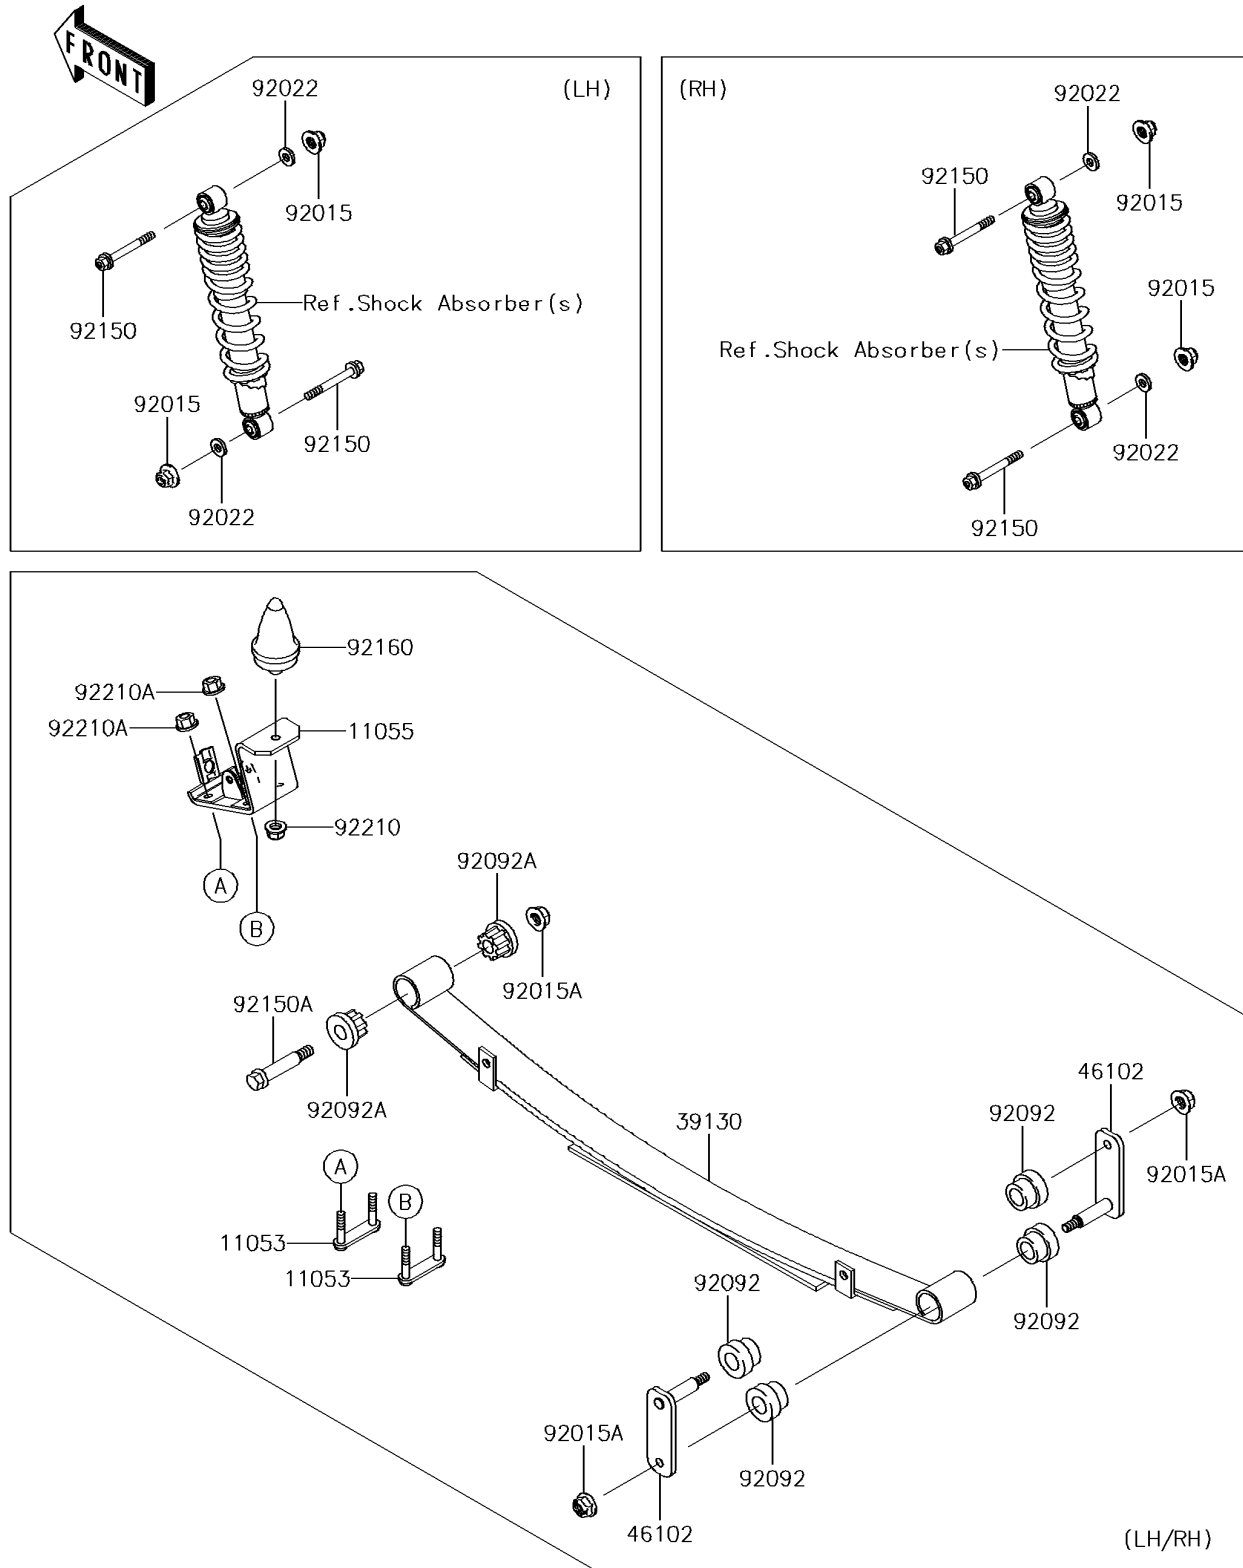

2015 MULE™ 4010 TRANS4x4® CAMO

PARTS DIAGRAM

Rear Suspension

F2153

2015 MULE™ 4010 TRANS4x4® CAMO

Kawasaki
Let the Good Times Roll®

PARTS LIST

Rear Suspension

ITEM NAME	PART NUMBER	QUANTITY
BRACKET,LEAF SPRING (Ref # 11053)	11053-7564	4
BRACKET,LEAF SPRING (Ref # 11055)	11055-7504	2
SPRING-LEAF (Ref # 39130)	39130-1066	2
ROD,LEAF SPRING,RR (Ref # 46102)	46102-1338	4
NUT,LOCK,10MM (Ref # 92015)	92015-1597	4
NUT,12MM (Ref # 92015A)	92015-1706	6
WASHER,11.5X20.5X1.6 (Ref # 92022)	92022-1768	4
BUSHING-RUBBER (Ref # 92092)	92092-1083	8
BUSHING-RUBBER (Ref # 92092A)	92092-1084	4
BOLT,FLANGED,10X57 (Ref # 92150)	92150-1227	4
BOLT,12MM (Ref # 92150A)	92150-1284	2
DAMPER,BUMP STOPPER (Ref # 92160)	92160-1136	2
NUT,LOCK,FLANGED,10MM (Ref # 92210)	92210-0276	2
NUT,LOCK,10MM (Ref # 92210A)	92210-1204	8