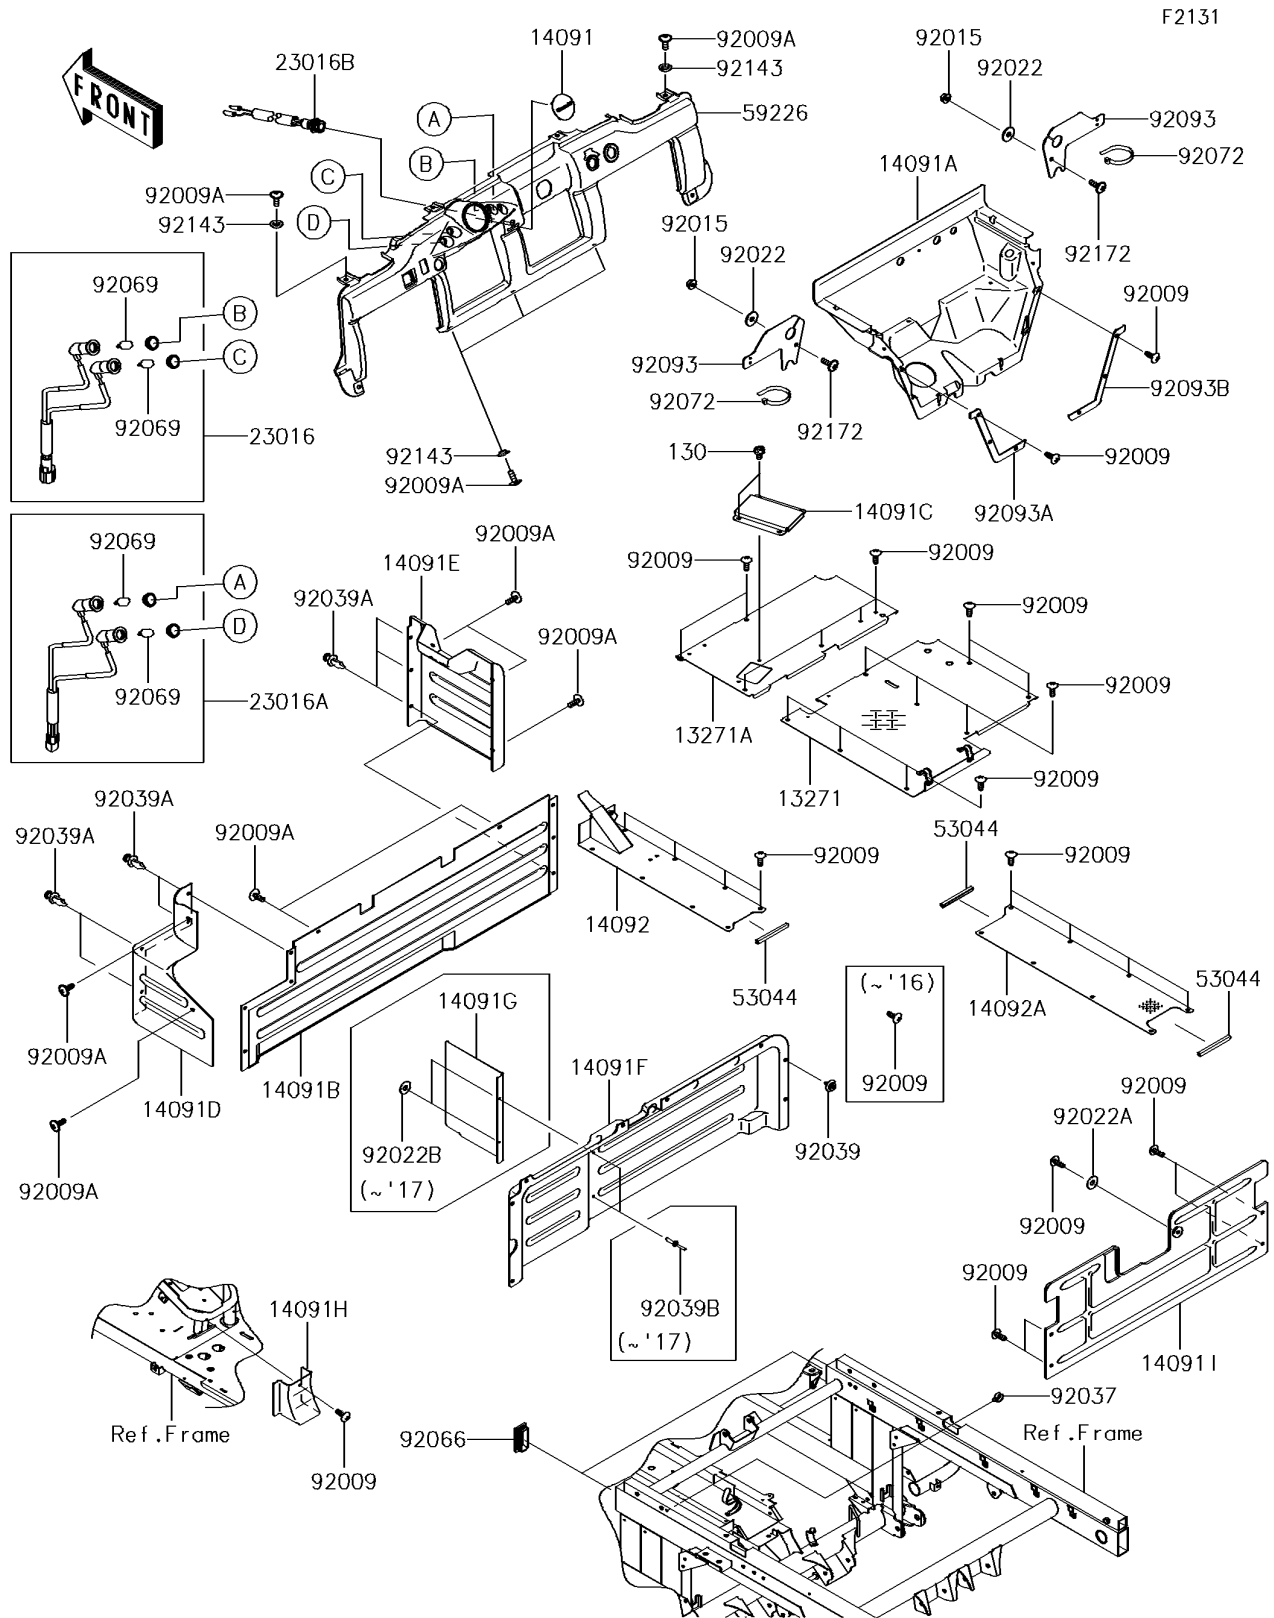

2015 MULE™ 4010 TRANS4x4® CAMO

PARTS DIAGRAM

Frame Fittings

2015 MULE™ 4010 TRANS4x4® CAMO

Kawasaki
Let the Good Times Roll®

PARTS LIST

Frame Fittings

ITEM NAME	PART NUMBER	QUANTITY
PLATE,FLOOR,RH (Ref # 13271)	13271-7602	1
PLATE,FLOOR,RH (Ref # 13271A)	13271-7606	1
COVER,SPEEDOMETER,F.BLACK (Ref # 14091)	14091-0929-6Z	1
COVER,FLOOR (Ref # 14091A)	14091-1378	1
COVER,FRONT SEAT,CNT (Ref # 14091B)	14091-7531	1
COVER (Ref # 14091C)	14091-7536	1
COVER,FRONT SEAT,LH (Ref # 14091D)	14091-7541	1
COVER,FRONT SEAT,RH (Ref # 14091E)	14091-7542	1
COVER,FRONT SEAT,RR,LWR (Ref # 14091F)	14091-7549	1
COVER,FUEL TANK (Ref # 14091G)	14091-7550	1
COVER,PARKING CABLE (Ref # 14091H)	14091-7551	1
COVER,REAR SEAT,LWR (Ref # 14091I)	14091-7557	1
COVER,FLOOR,CNT,FR (Ref # 14092)	14092-0832	1
COVER,FLOOR,CNT,RR (Ref # 14092A)	14092-0993	1
LAMP-ASSY,PARKING&WATER TEMP (Ref # 23016)	23016-0035	1
LAMP-ASSY,DFI&OIL PRESSURE (Ref # 23016A)	23016-0036	1
LAMP-ASSY,LED (Ref # 23016B)	23016-0050	1
TRIM,L=111 (Ref # 53044)	53044-7502	3
PANEL-CONTROL,F.BLACK (Ref # 59226)	59226-0026-6Z	1
SCREW,TAPPING,6X16 (Ref # 92009)	92009-1166	50
SCREW,6X16 (Ref # 92009A)	92009-1621	12
NUT,FLANGED,6MM (Ref # 92015)	92015-1367	2
WASHER,6.5X20X1.6,BLACK (Ref # 92022)	92022-1346	2
WASHER,7X18X1.2 (Ref # 92022A)	92022-1545	1
WASHER,4.3X12.5X1 (Ref # 92022B)	92022-1949	2
CLAMP,HOSE (Ref # 92037)	92037-1827	1
RIVET (Ref # 92039A)	92039-0776	7
RIVET (Ref # 92039B)	92039-1150	2
PLUG (Ref # 92066)	92066-7505	2

2015 MULE™ 4010 TRANS4x4® CAMO

Kawasaki
Let the Good Times Roll®

PARTS LIST

Frame Fittings

ITEM NAME	PART NUMBER	QUANTITY
BULB,12V 1.7W,T10 (Ref # 92069)	92069-1059	4
BAND,L=368.3 (Ref # 92072)	92072-3872	2
SEAL,LOWER COVER (Ref # 92093)	92093-0181	2
SEAL,FRONT FENDER,LH (Ref # 92093A)	92093-1293	1
SEAL,FRONT FENDER,RH (Ref # 92093B)	92093-1294	1
COLLAR (Ref # 92143)	92143-1087	5
SCREW,6X18 (Ref # 92172)	92172-0002	2
BOLT-FLANGED,6X10 (Ref # 130)	130BA0610	2