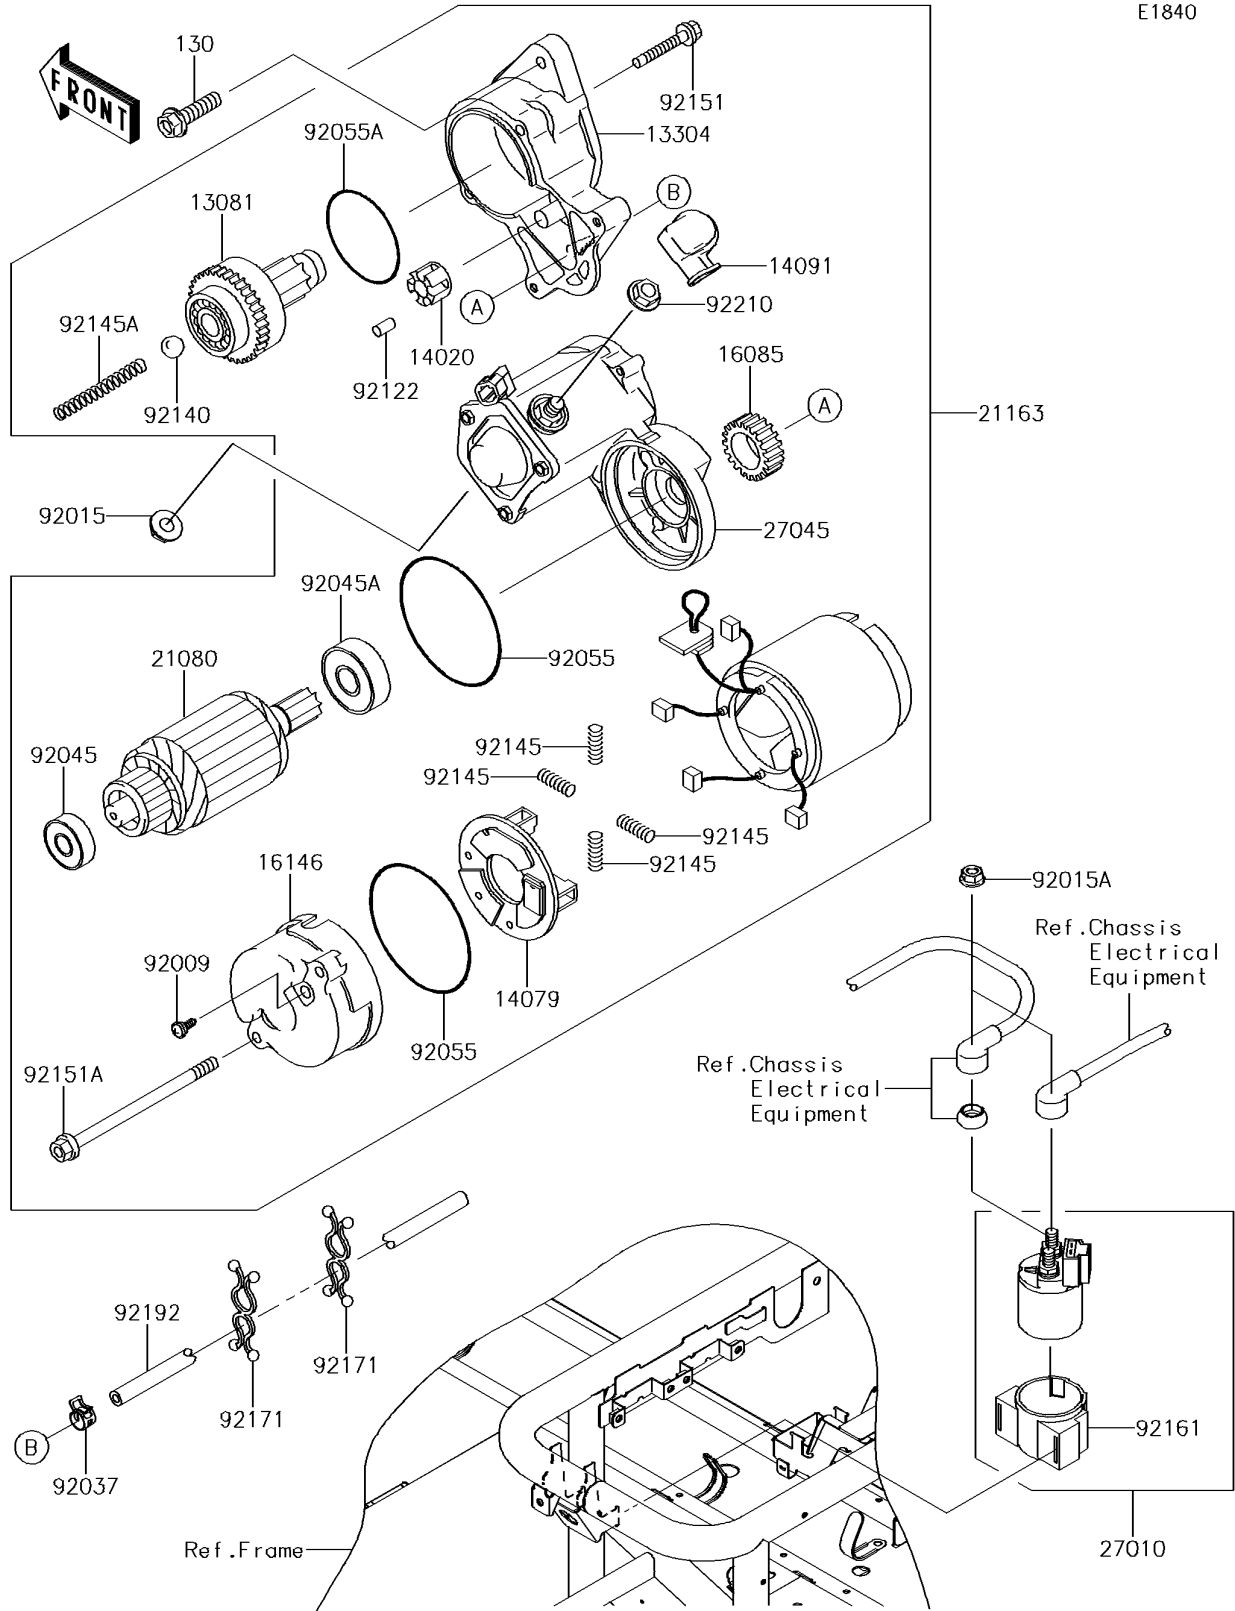

2014 MULE™ 4010 TRANS4x4® CAMO PARTS DIAGRAM

Starter Motor

E1840

2014 MULE™ 4010 TRANS4x4® CAMO PARTS LIST

Starter Motor

ITEM NAME	PART NUMBER	QUANTITY
CLUTCH-ASSY (Ref # 13081)	13081-2231	1
HOUSING-ASSY (Ref # 13304)	13304-2253	1
RETAINER (Ref # 14020)	14020-2112	1
HOLDER-ASSY (Ref # 14079)	14079-2064	1
COVER (Ref # 14091)	14091-2080	1
GEAR (Ref # 16085)	16085-2055	1
COVER-ASSY (Ref # 16146)	16146-2243	1
ARMATURE (Ref # 21080)	21080-2070	1
STARTER-ELECTRIC (Ref # 21163)	21163-2134	1
SWITCH,MAGNETIC (Ref # 27010)	27010-0766	1
SWITCH-ASSY (Ref # 27045)	27045-2020	1
SCREW (Ref # 92009)	92009-2455	2
NUT,8MM (Ref # 92015)	92015-1143	1
NUT,FLANGED,6MM (Ref # 92015A)	92015-1367	2
CLAMP (Ref # 92037)	92037-2113	1
BEARING-BALL,60102RKMDSH2C3 (Ref # 92045)	92045-2257	1
BEARING-BALL (Ref # 92045A)	92045-2258	1
RING-O (Ref # 92055)	92055-2199	2
RING-O (Ref # 92055A)	92055-2200	1
ROLLER (Ref # 92122)	92122-2057	5
BALL (Ref # 92140)	92140-2061	1
SPRING (Ref # 92145)	92145-2096	4
SPRING (Ref # 92145A)	92145-2097	1
BOLT (Ref # 92151)	92151-2167	2
BOLT (Ref # 92151A)	92151-2168	2
DAMPER,MAGNETIC SWITCH (Ref # 92161)	92161-1722	1
CLAMP (Ref # 92171)	92171-0476	2
TUBE,4.7X9.5X1000 (Ref # 92192)	92192-0937	1
NUT (Ref # 92210)	92210-2084	1

2014 MULE™ 4010 TRANS4x4® CAMO PARTS LIST

Starter Motor

ITEM NAME	PART NUMBER	QUANTITY
BOLT-FLANGED,8X30 (Ref # 130)	130CA0830	2