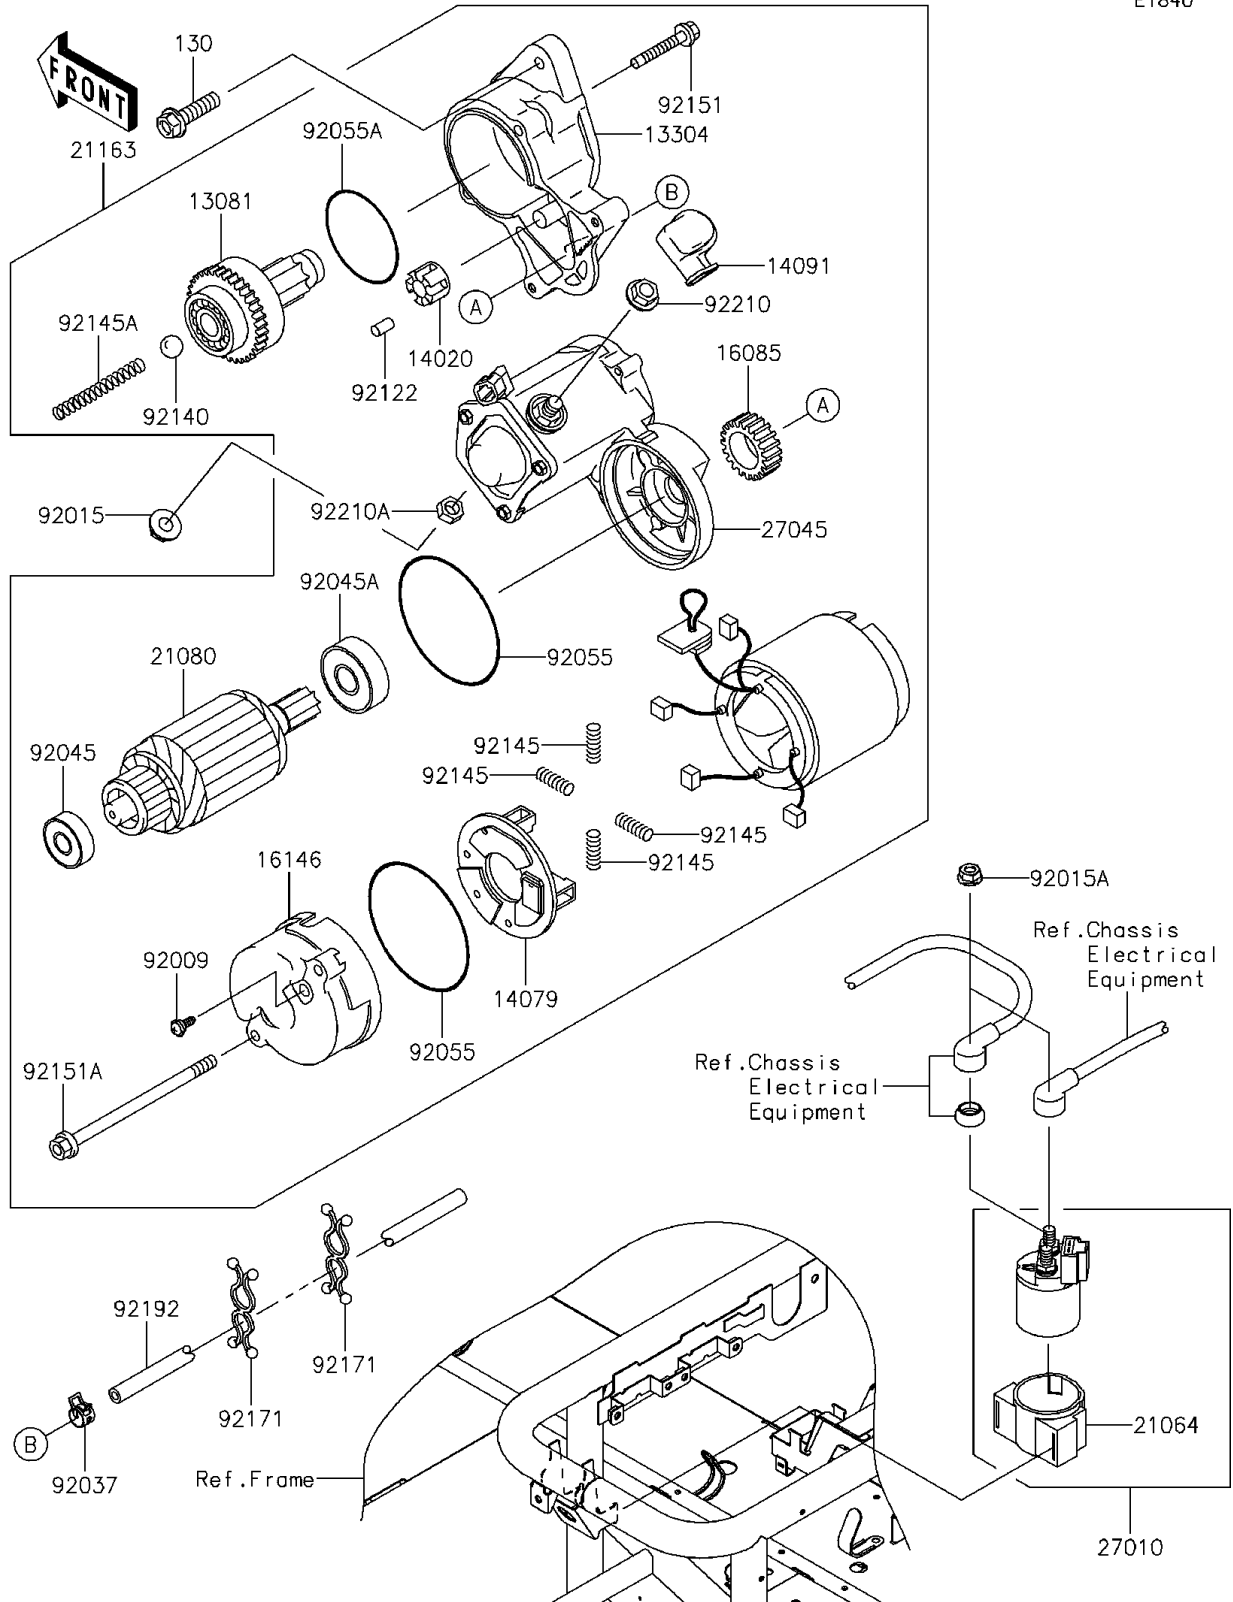

2015 MULE™ 4010 TRANS4x4®

PARTS DIAGRAM

Starter Motor

E1840

2015 MULE™ 4010 TRANS4x4®

Kawasaki
Let the Good Times Roll®

PARTS LIST

Starter Motor

ITEM NAME	PART NUMBER	QUANTITY
CLUTCH-ASSY (Ref # 13081)	13081-2231	1
HOUSING-ASSY (Ref # 13304)	13304-2253	1
RETAINER (Ref # 14020)	14020-2112	1
HOLDER-ASSY (Ref # 14079)	14079-2064	1
COVER (Ref # 14091)	14091-2080	1
GEAR (Ref # 16085)	16085-2055	1
COVER-ASSY (Ref # 16146)	16146-2243	1
DAMPER,MAGNETIC SWITCH (Ref # 21064)	21064-002	1
ARMATURE (Ref # 21080)	21080-2070	1
STARTER-ELECTRIC (Ref # 21163)	21163-2134	1
SWITCH,MAGNETIC (Ref # 27010)	27010-1098	1
SWITCH-ASSY (Ref # 27045)	27045-2020	1
SCREW (Ref # 92009)	92009-2455	2
NUT,8MM (Ref # 92015)	92015-1143	1
NUT,FLANGED,6MM (Ref # 92015A)	92015-1367	2
CLAMP (Ref # 92037)	92037-2113	1
BEARING-BALL (Ref # 92045)	92045-2257	1
BEARING-BALL (Ref # 92045A)	92045-2258	1
RING-O (Ref # 92055)	92055-2199	2
RING-O (Ref # 92055A)	92055-2200	1
ROLLER (Ref # 92122)	92122-2057	5
BALL (Ref # 92140)	92140-2061	1
SPRING (Ref # 92145)	92145-2096	4
SPRING (Ref # 92145A)	92145-2097	1
BOLT (Ref # 92151)	92151-2167	2
BOLT (Ref # 92151A)	92151-2168	2
CLAMP (Ref # 92171)	92171-0476	2
TUBE,4.7X9.5X1000 (Ref # 92192)	92192-0937	1
NUT (Ref # 92210)	92210-2084	1

2015 MULE™ 4010 TRANS4x4®

PARTS LIST

Starter Motor

ITEM NAME	PART NUMBER	QUANTITY
NUT (Ref # 92210A)	92210-2085	1
BOLT-FLANGED,8X30 (Ref # 130)	130CA0830	2