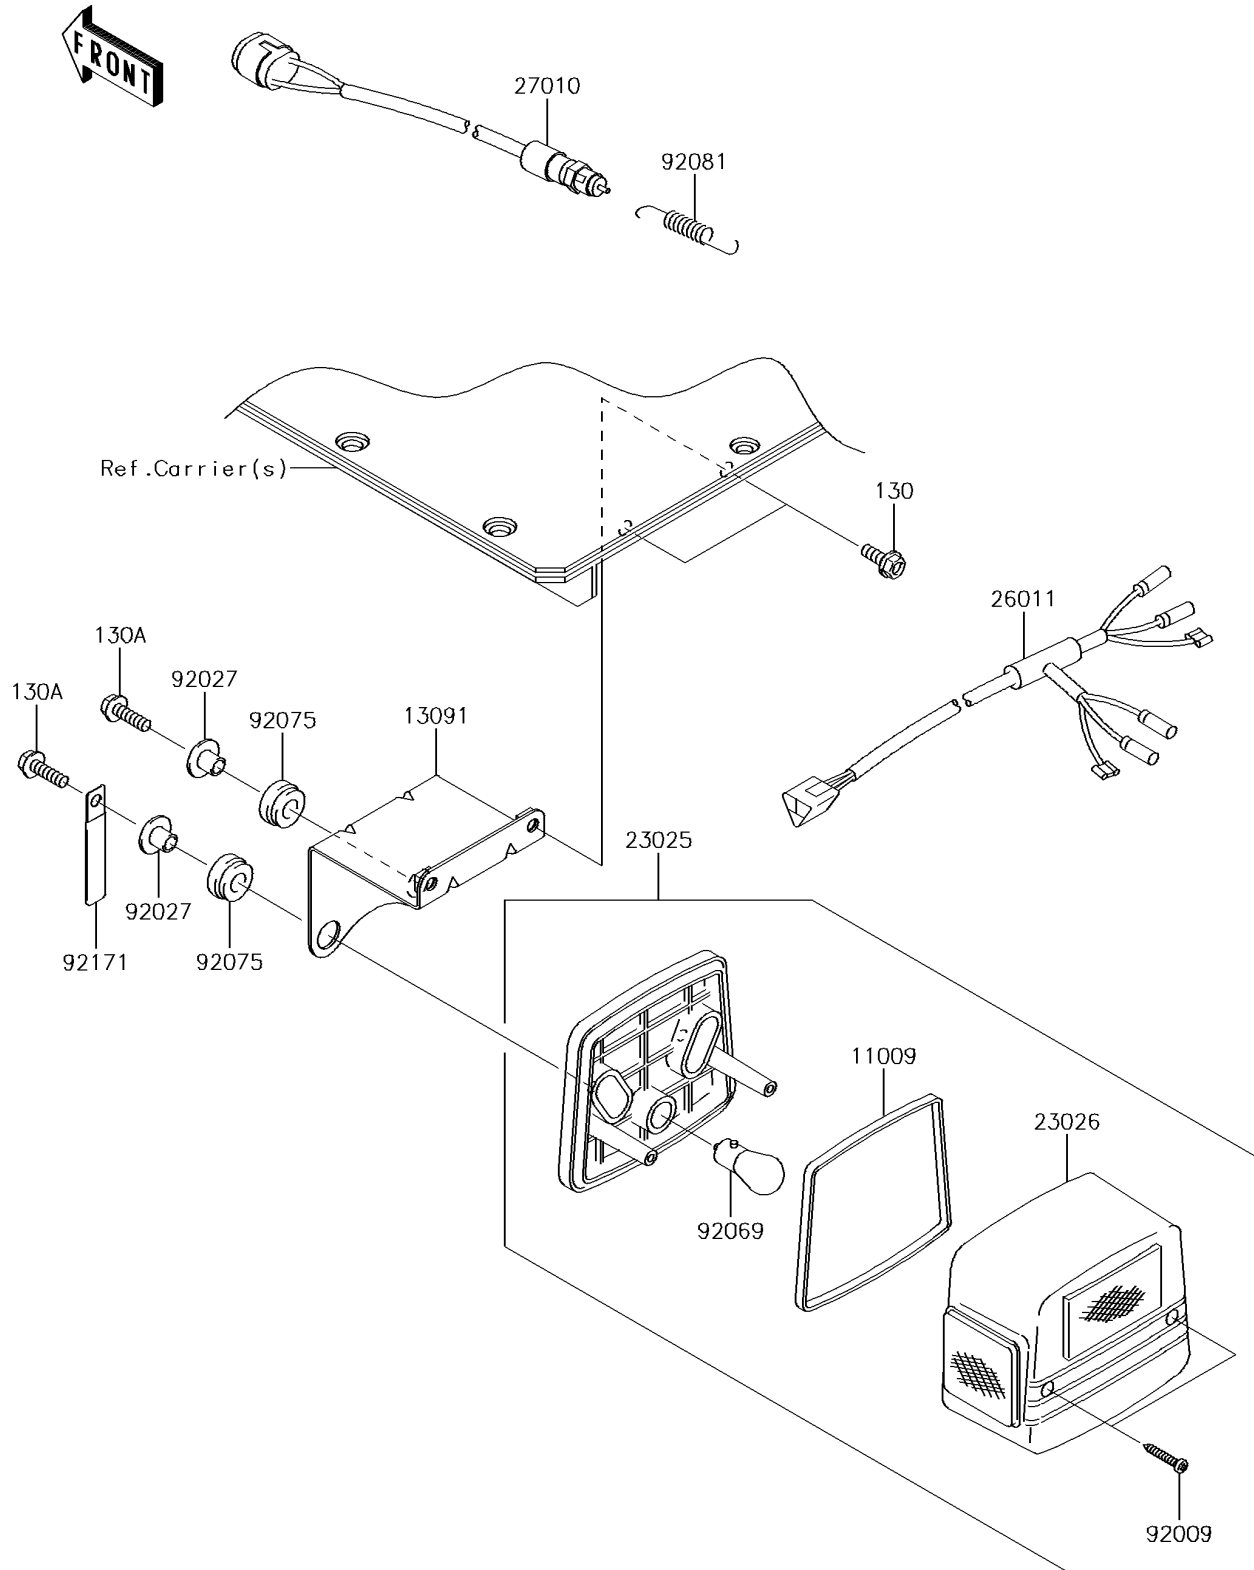

2017 MULE™ 4000

PARTS DIAGRAM

Taillight(s)

F2720

2017 MULE™ 4000

PARTS LIST

Taillight(s)

ITEM NAME	PART NUMBER	QUANTITY
GASKET,TAIL LAMP (Ref # 11009)	11009-1215	2
HOLDER,TAIL LAMP (Ref # 13091)	13091-1743	2
LAMP-TAIL (Ref # 23025)	23025-1042	2
LENS,TAIL LAMP (Ref # 23026)	23026-1019	2
WIRE-LEAD (Ref # 26011)	26011-1756	1
SWITCH,BRAKE LAMP (Ref # 27010)	27010-1301	1
SCREW,TAPPING,4X25 (Ref # 92009)	92009-1069	4
COLLAR,L=11.1 (Ref # 92027)	92027-194	4
BULB,12V 21/5W (Ref # 92069)	92069-1011	2
DAMPER (Ref # 92075)	92075-277	4
SPRING,HOOK RETURN (Ref # 92081)	92081-1466	1
CLAMP,L=60 (Ref # 92171)	92171-0652	2
BOLT-FLANGED,6X16 (Ref # 130)	130BA0616	4
BOLT-FLANGED,6X20 (Ref # 130A)	130BA0620	4